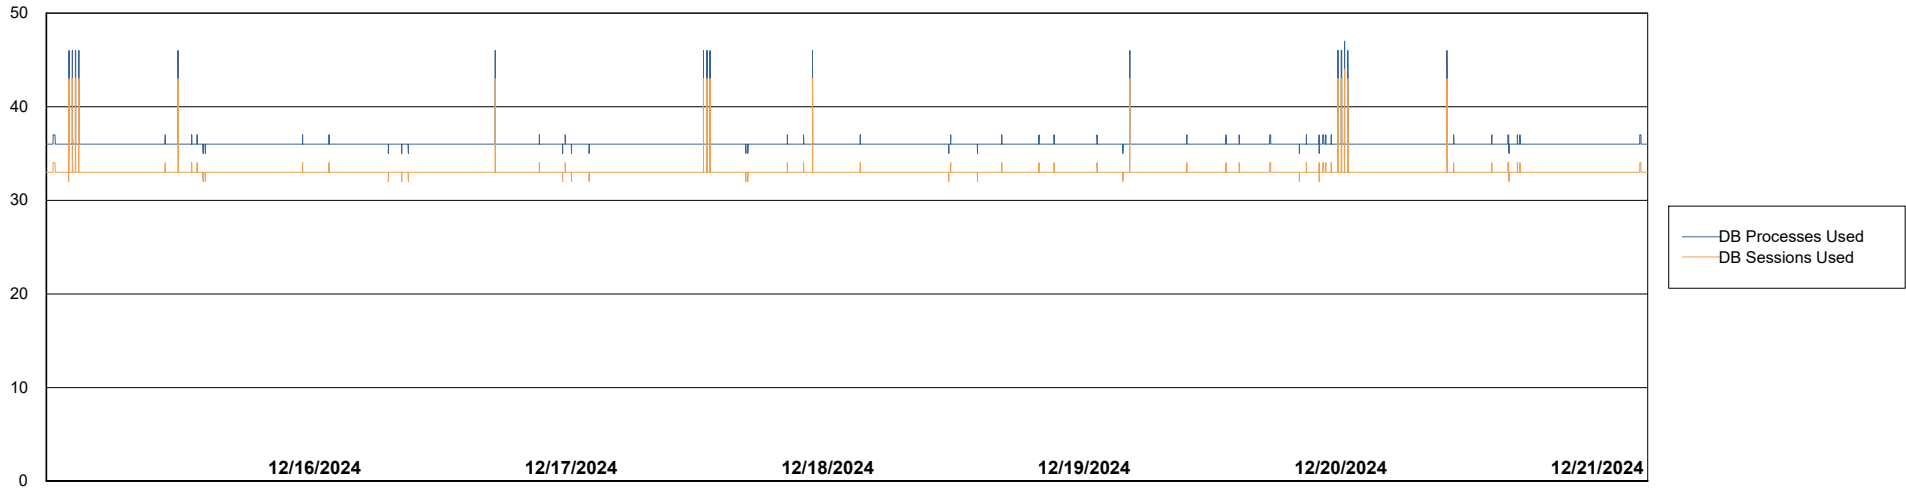

Database Performance CUS_PRD_ABSDB2_HSBABS1

DB Processes Max 1,000