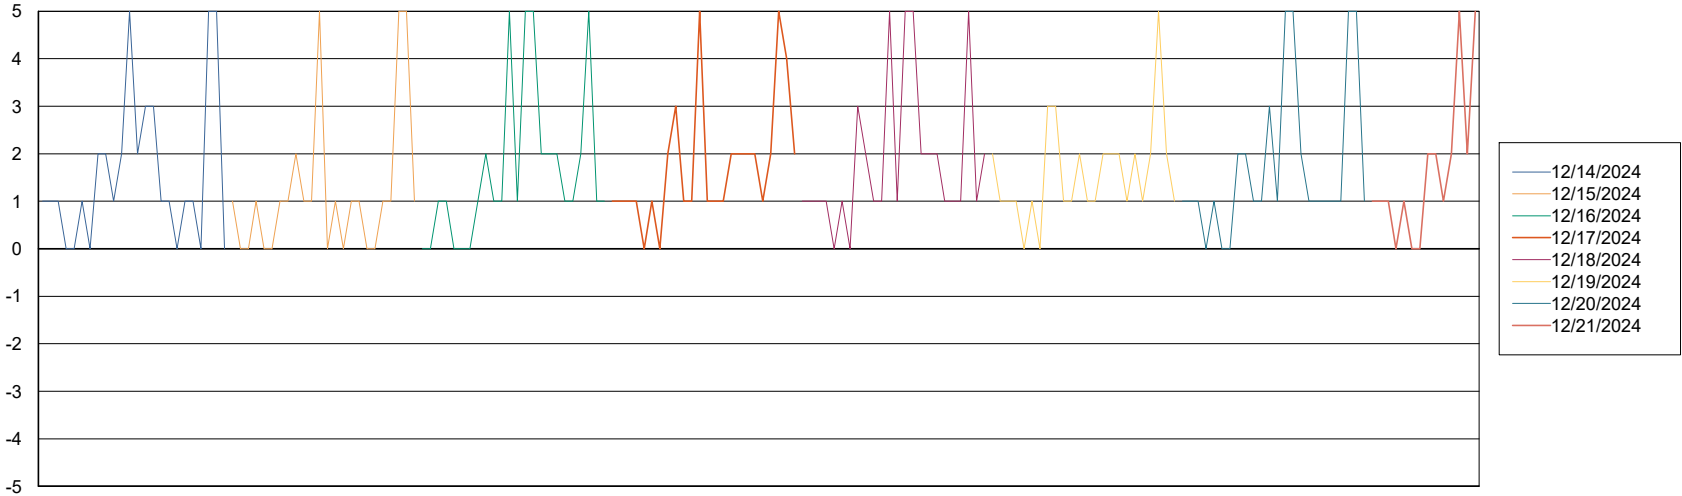

Standby Database Health CUS_Production (24/7)

Recovery lag for last 7 days