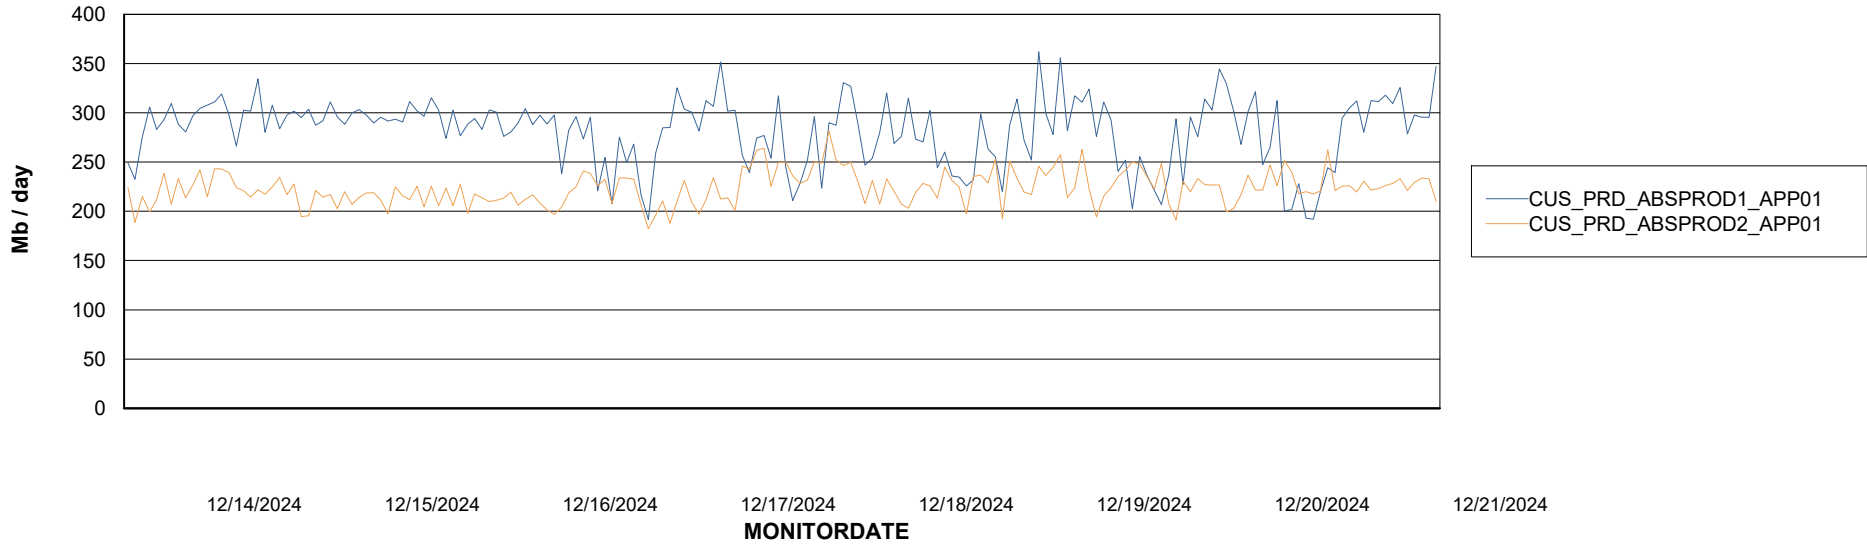

ABSSolute Application Server Services

Avg memory used per ABS Server Service