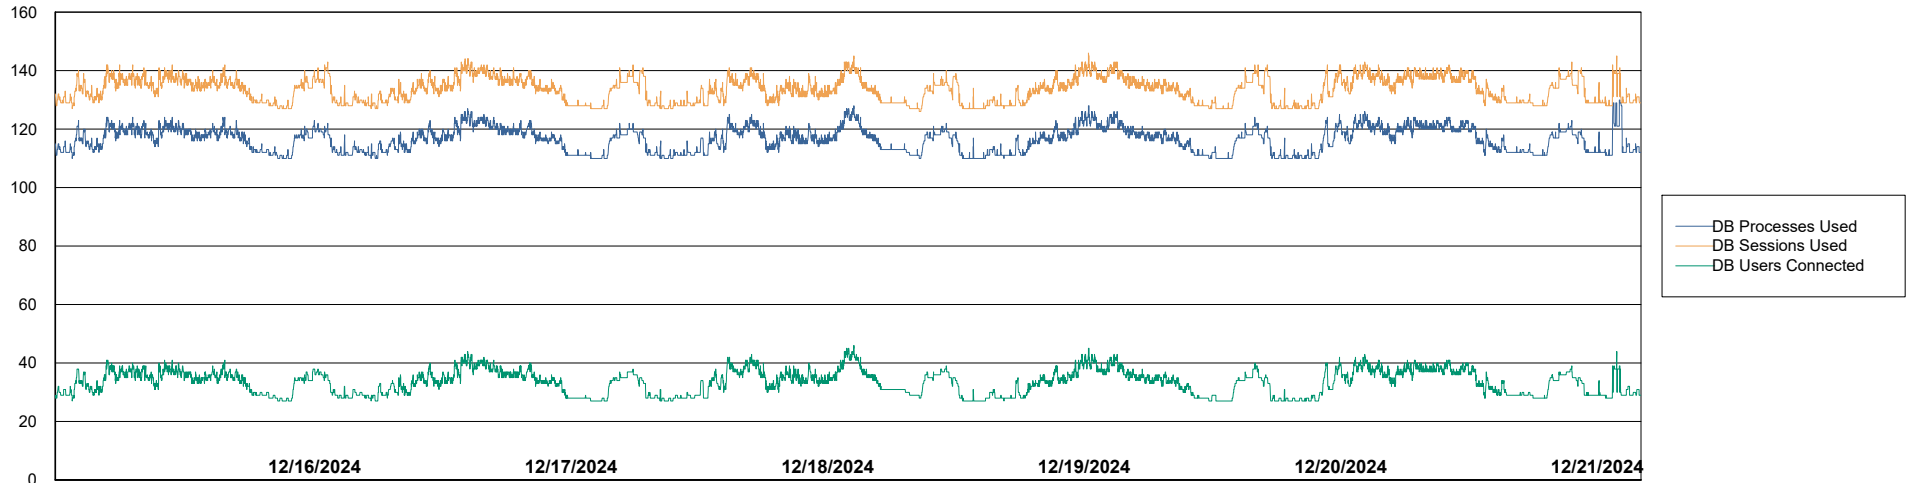

Database Performance CUS_PRD_ABSDB1_ABS1