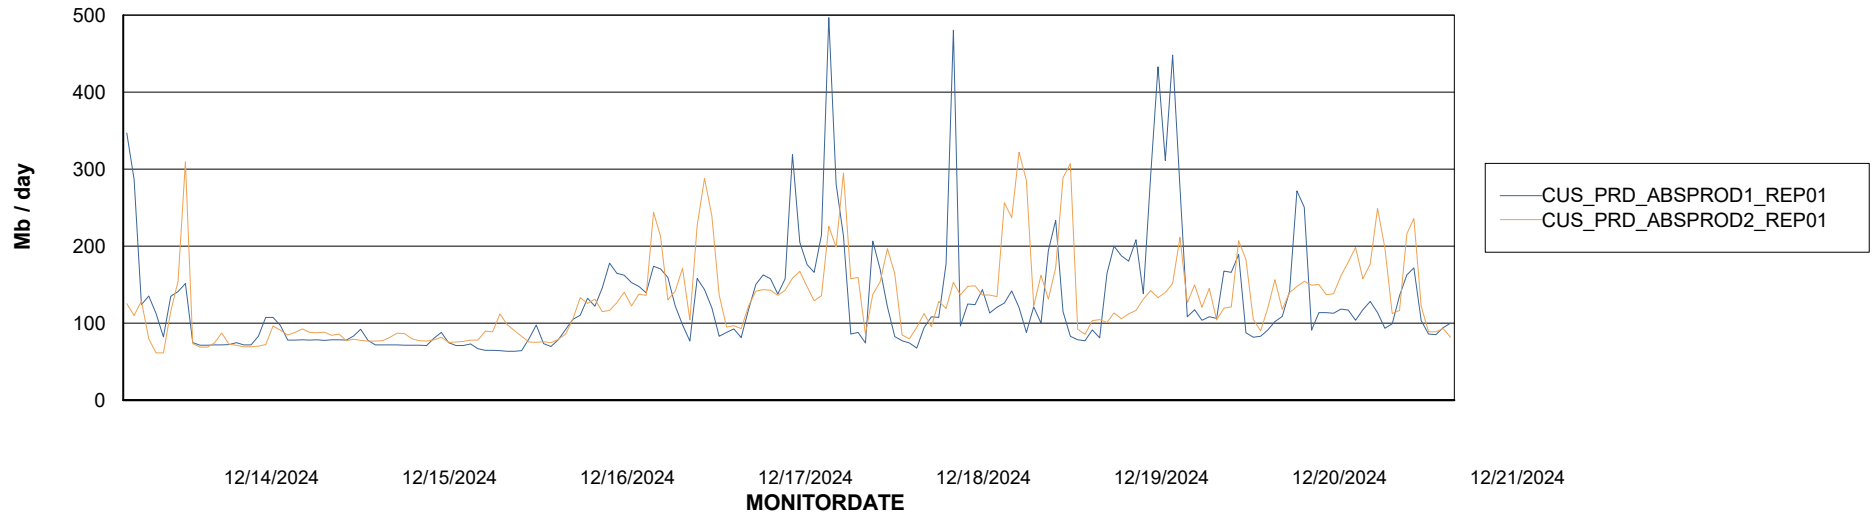

ABSSolute Application ReportServer Services

Avg memory used per ReportServer Service