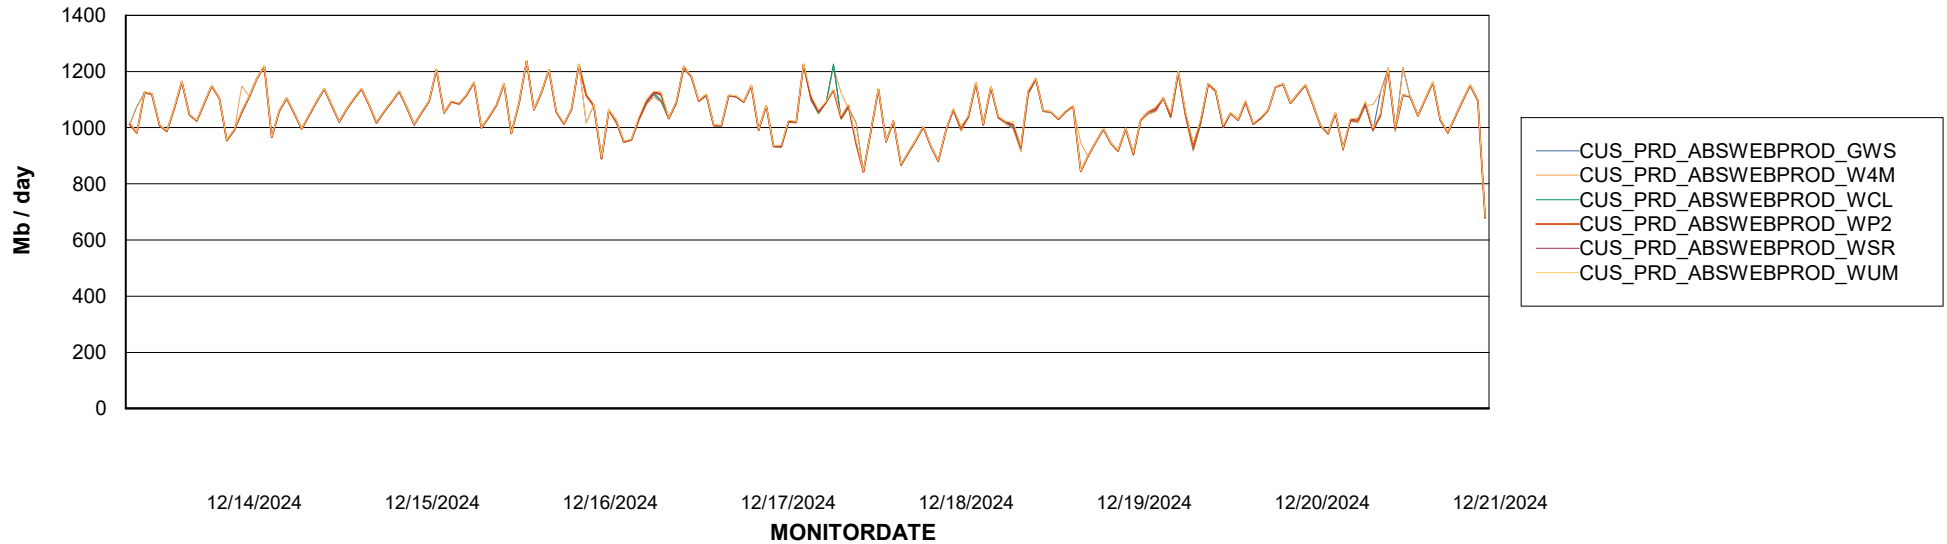

Avg memory used per ReportServer Service

Weekly SLA Customer Report

Customer CUS_Production (24/7)
Database ID 131

ABSSolute Web Component Services

Avg memory used per ABS Web component

Weekly SLA Customer Report