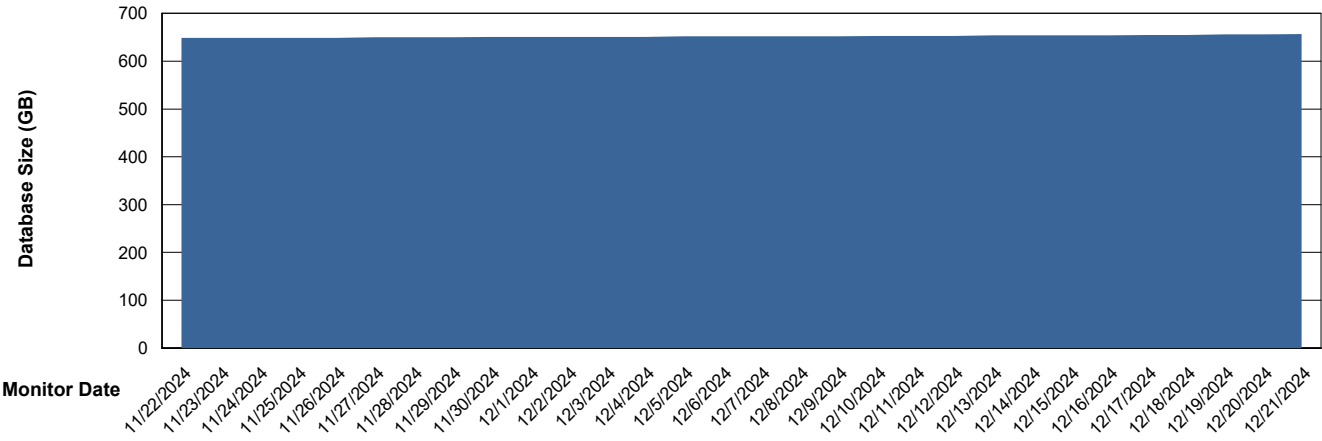

Weekly SLA Customer Report

Customer CUS_Production (24/7)
Database ID 131

Database Performance CUS_PRD_ABSDB1_ABS1

Weekly SLA Customer Report

Customer CUS_Production (24/7)
Database ID 131

Database Performance CUS_PRD_ABSDB2_HSBABS1

DB Processes Max 1,000

Weekly SLA Customer Report

Customer CUS_Production (24/7)
 Database ID 131

DATABASE SIZE CUS_PRD_ABSDB1_ABS1

Database growth over last month

Database Tablespace CUS_PRD_ABSDB1_ABS1

Date	Tablespace Name	Filesize (Gb)	Usedsize (Gb)	Percentage free
12/21/2024	ABSDATA	298	242	19
	INDX	480	399	17
12/20/2024	ABSDATA	298	242	19
	INDX	480	398	17
12/19/2024	ABSDATA	298	242	19
	INDX	480	398	17
12/18/2024	ABSDATA	298	242	19
	INDX	480	398	17
12/17/2024	ABSDATA	298	241	19
	INDX	480	398	17
12/16/2024	ABSDATA	298	241	19
	INDX	480	397	17
12/15/2024	ABSDATA	298	241	19
	INDX	480	397	17

Weekly SLA Customer Report

Customer CUS_Production (24/7)
Database ID 131

Standby Database Health CUS_Production (24/7)

Recovery lag for last 7 days

Weekly SLA Customer Report

Customer CUS_Production (24/7)
Database ID 131