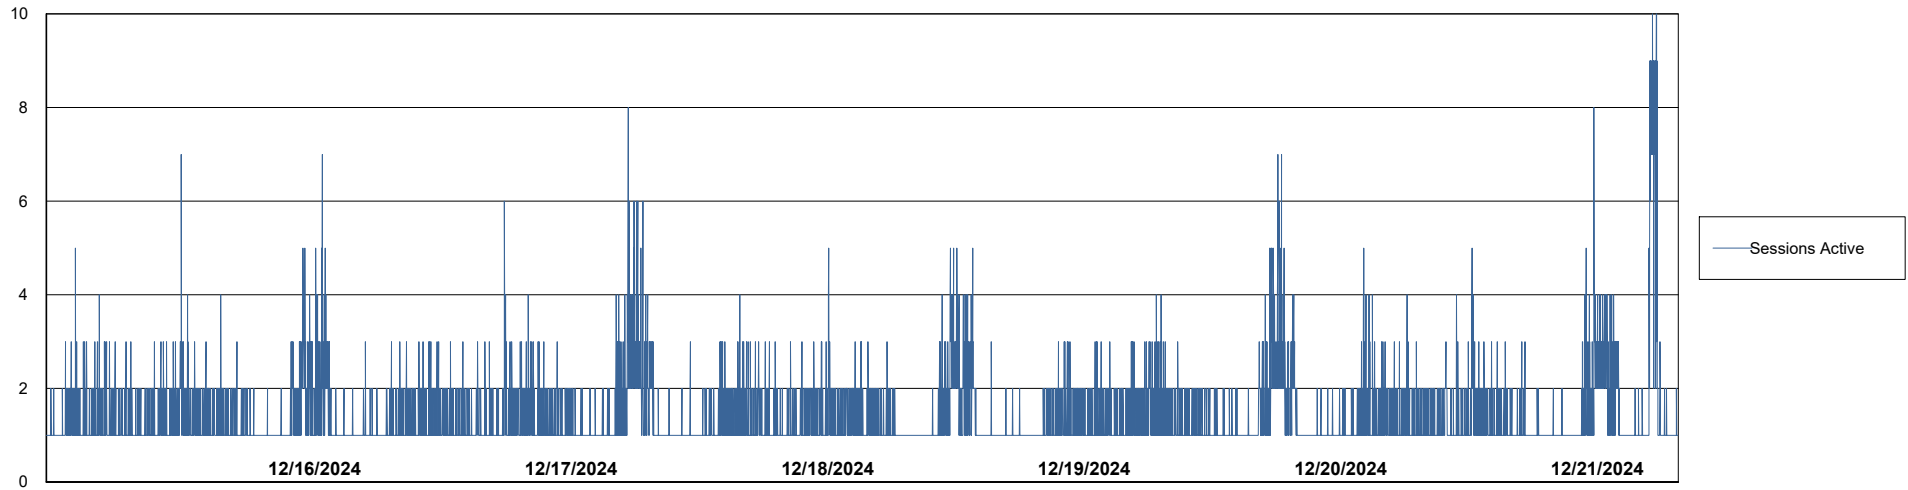

Weekly SLA Customer Report

Customer CUS_Production (24/7)
Database ID 131

Harddisk Usage CUS_PRD_ABSWEBPROD

	Free disk space on C: (%)	Total disk space on C: (Gb)	Used disk space on C: (Gb)
12/21/2024	88	199	25
12/20/2024	88	199	25
12/19/2024	88	199	25
12/18/2024	88	199	25
12/17/2024	88	199	25
12/16/2024	88	199	25
12/15/2024	88	199	24

Weekly SLA Customer Report

Customer CUS_Production (24/7)
Database ID 131

Database Performance CUS_PRD_ABSDB1_ABS1

Weekly SLA Customer Report

Customer CUS_Production (24/7)
Database ID 131

Database Performance CUS_PRD_ABSDB2_HSBABS1