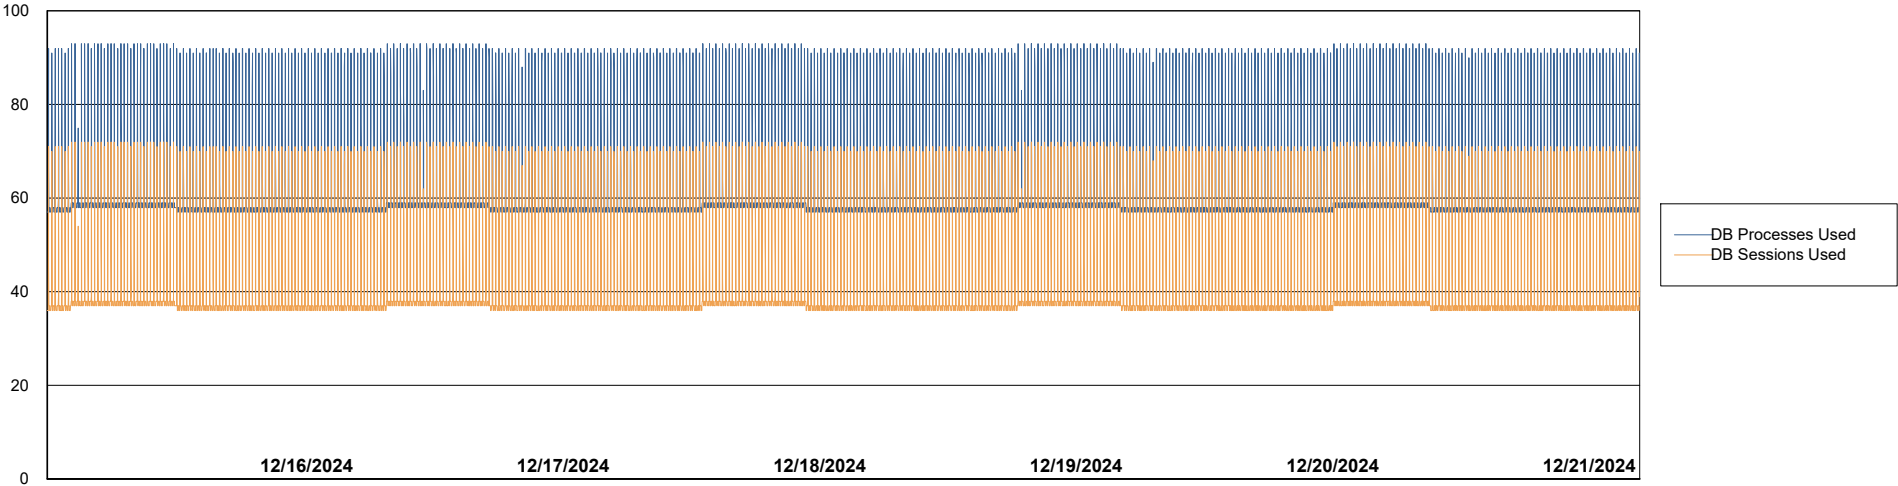

Weekly SLA Customer Report

Customer CLO Production
Database ID 38

Database Performance CLO_PRD_CLO-ORA01_ABS1

Weekly SLA Customer Report

Customer CLO Production
Database ID 38

Database Performance CLO_PRD_CLO-ORA02_HSBABS1

DB Processes Max 1,000

Weekly SLA Customer Report

Customer CLO Production
 Database ID 38

DATABASE SIZE CLO_PRD_CLO-ORA01_ABS1

Database growth over last month

Database Tablespace CLO_PRD_CLO-ORA01_ABS1

Date	Tablespace Name	Filesize (Gb)	Usedsize (Gb)	Percentage free
12/21/2024	ABSDATA	114	94	17
	INDX	297	244	18
12/20/2024	ABSDATA	114	94	17
	INDX	297	244	18
12/19/2024	ABSDATA	114	94	17
	INDX	297	244	18
12/18/2024	ABSDATA	114	94	17
	INDX	297	244	18
12/17/2024	ABSDATA	114	94	17
	INDX	297	244	18
12/16/2024	ABSDATA	114	94	17
	INDX	297	243	18
12/15/2024	ABSDATA	114	94	17
	INDX	297	243	18