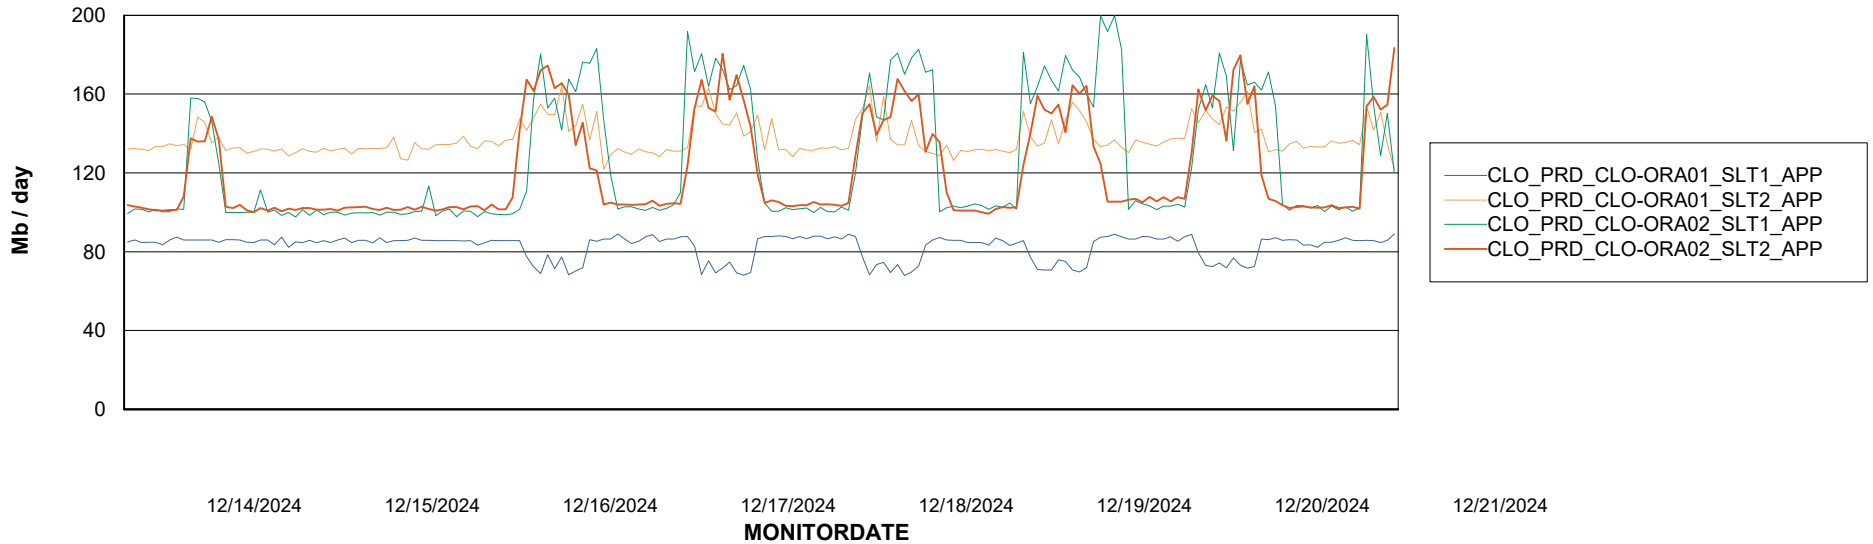

ABSSolute Application Server Services

Avg memory used per ABS Server Service