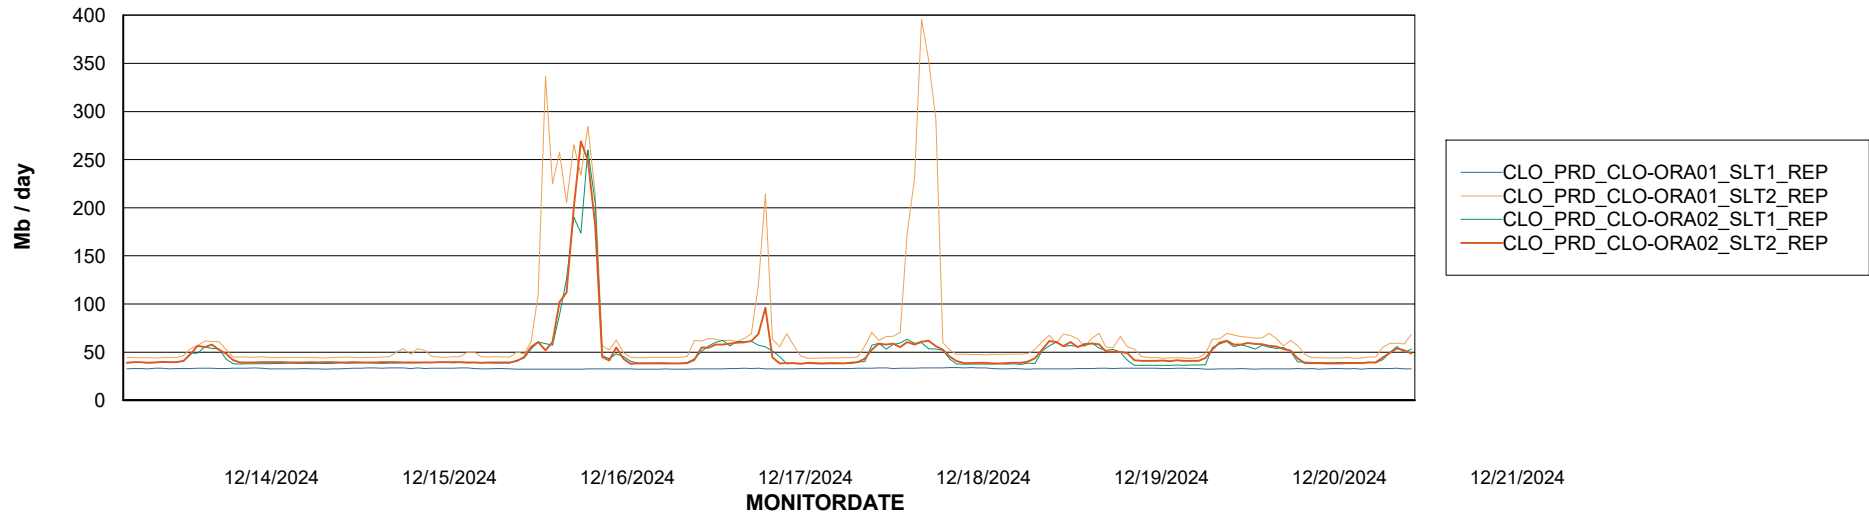

Avg memory used per ABS Server Service

Avg users per day per ABS server

Weekly SLA Customer Report

Customer CLO Production
Database ID 38

ABSSolute Application ReportServer Services

Avg memory used per ReportServer Service