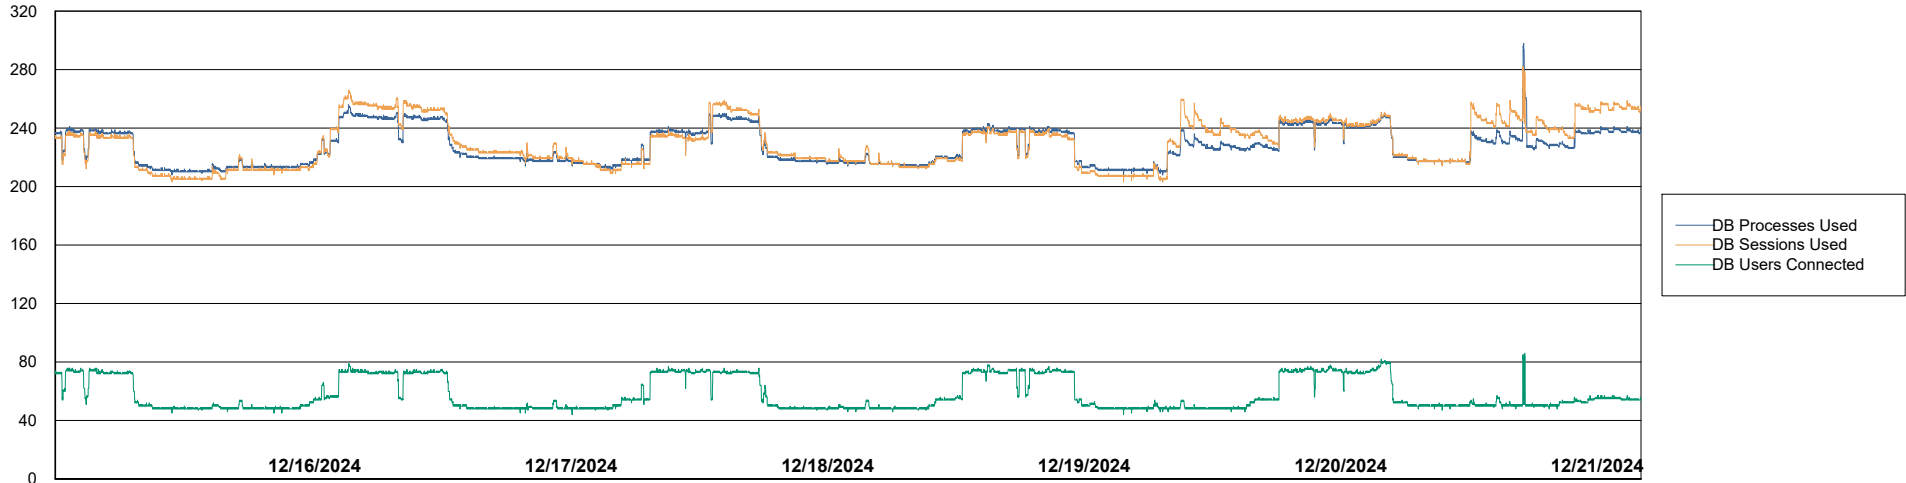

Database Performance CLO_PRD_CLO-ORA01_ABS1