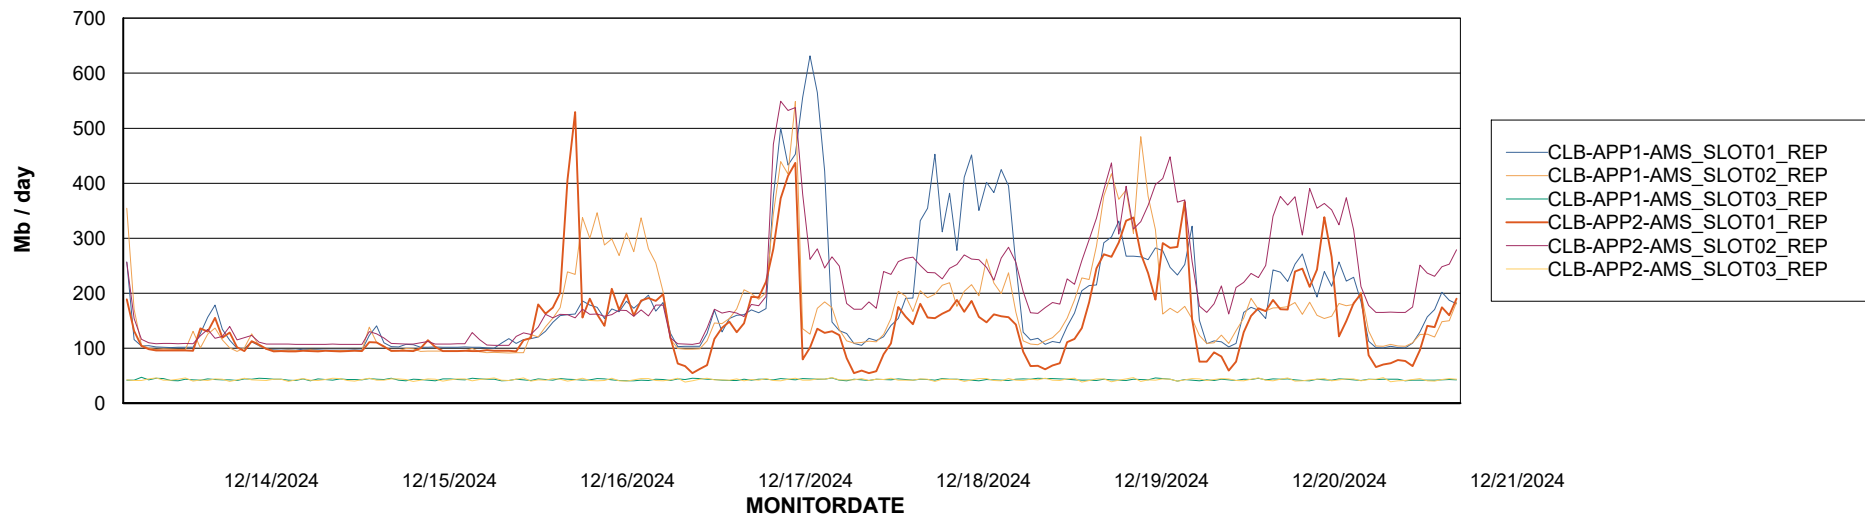

ABSSolute Application ReportServer Services

Avg memory used per ReportServer Service