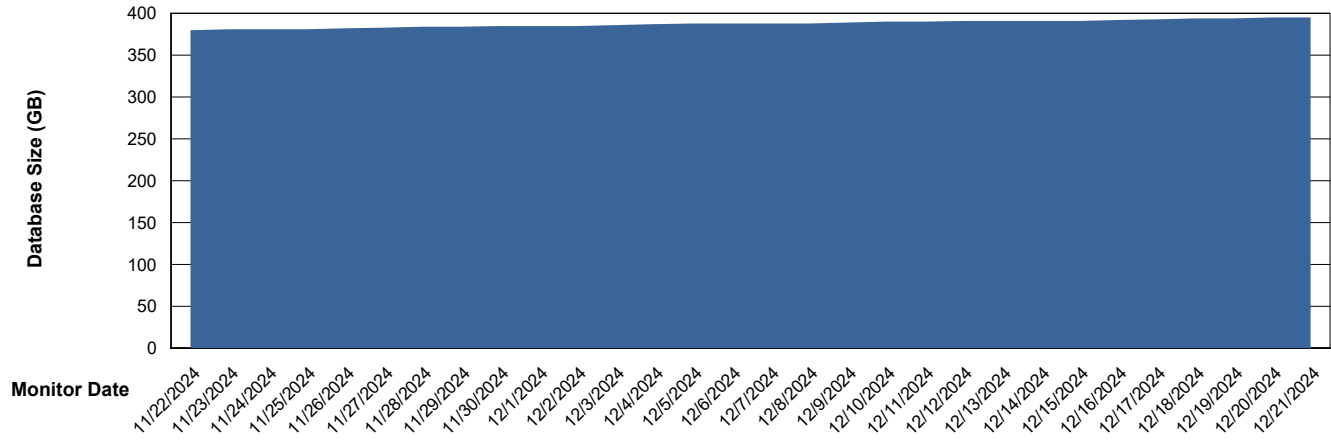

DATABASE SIZE CLB-BI-AMS_ABS1_DB

Database growth over last month

Weekly SLA Customer Report

Customer CLB OCI AMS Production
Database ID 196

DATABASE SIZE CLB-DBS1-AMS_PROD_ABS1

Database growth over last month