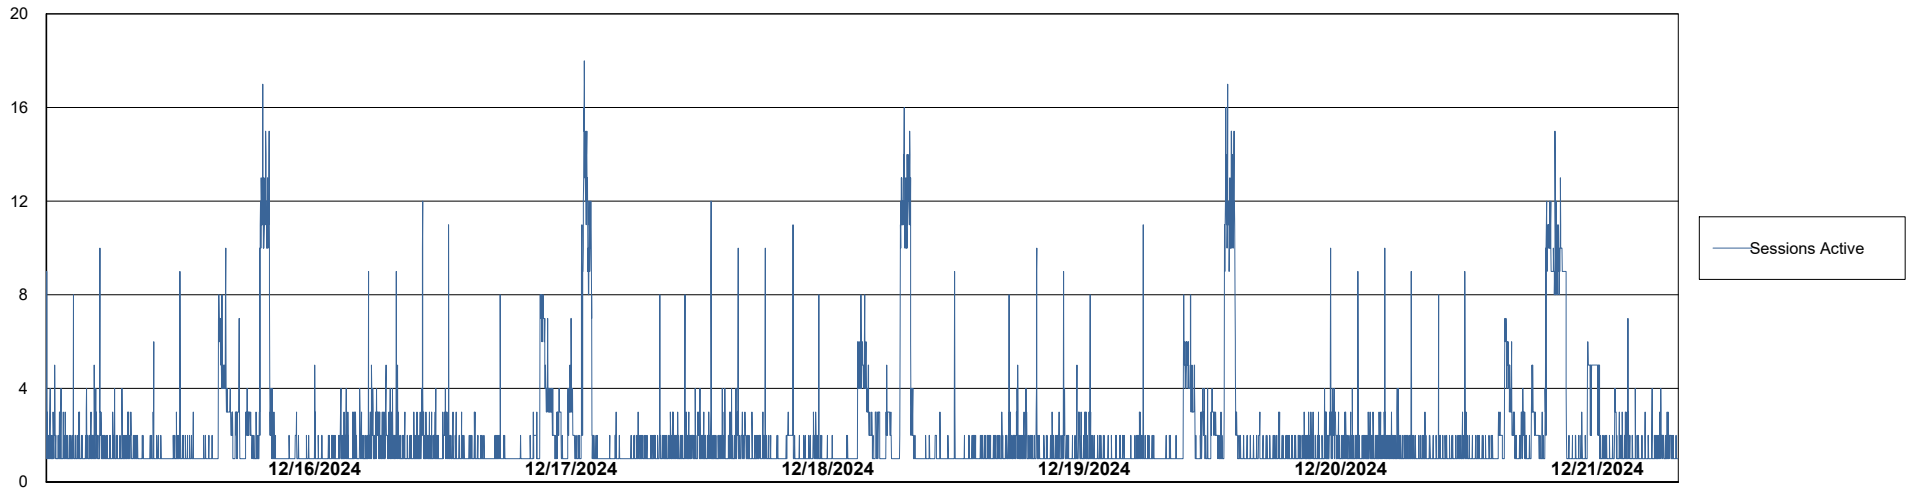

Database Performance: CLB-DBS1-AMS_PROD_ABS1