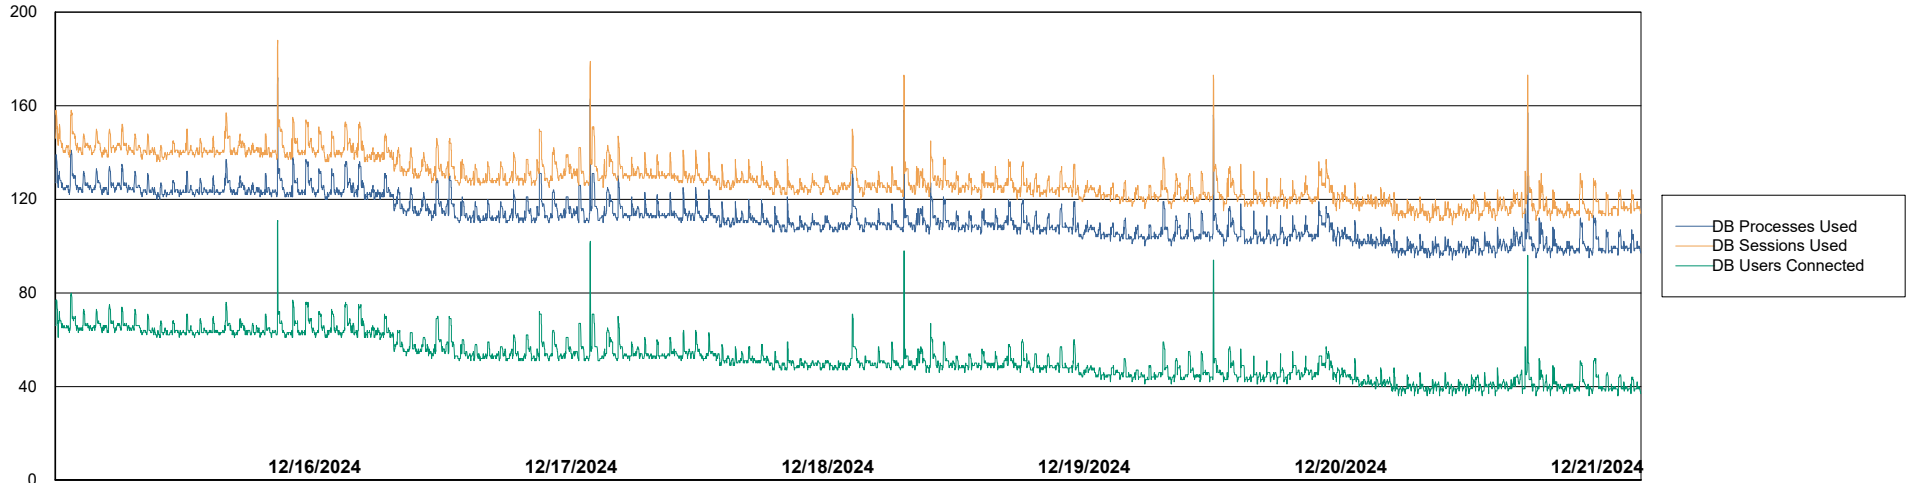

Weekly SLA Customer Report

Customer CLB OCI AMS Production
Database ID 196

Database Performance CLB-BI2-AMS_ABS1_DB_FL

Weekly SLA Customer Report

Customer: CLB OCI AMS Production
Database ID: 196

Database Performance: CLB-BI-AMS_ABS1_DB