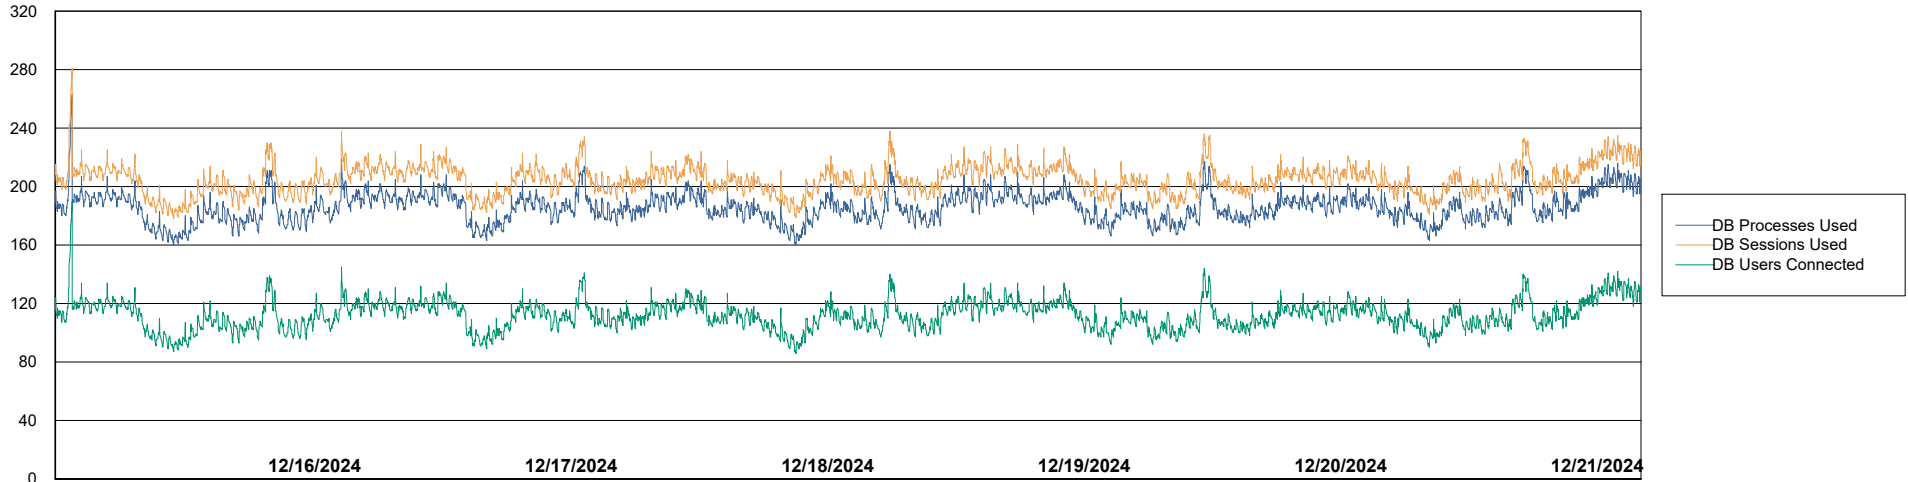

Database Performance: CLB-DBS1-AMS_PROD_ABS1