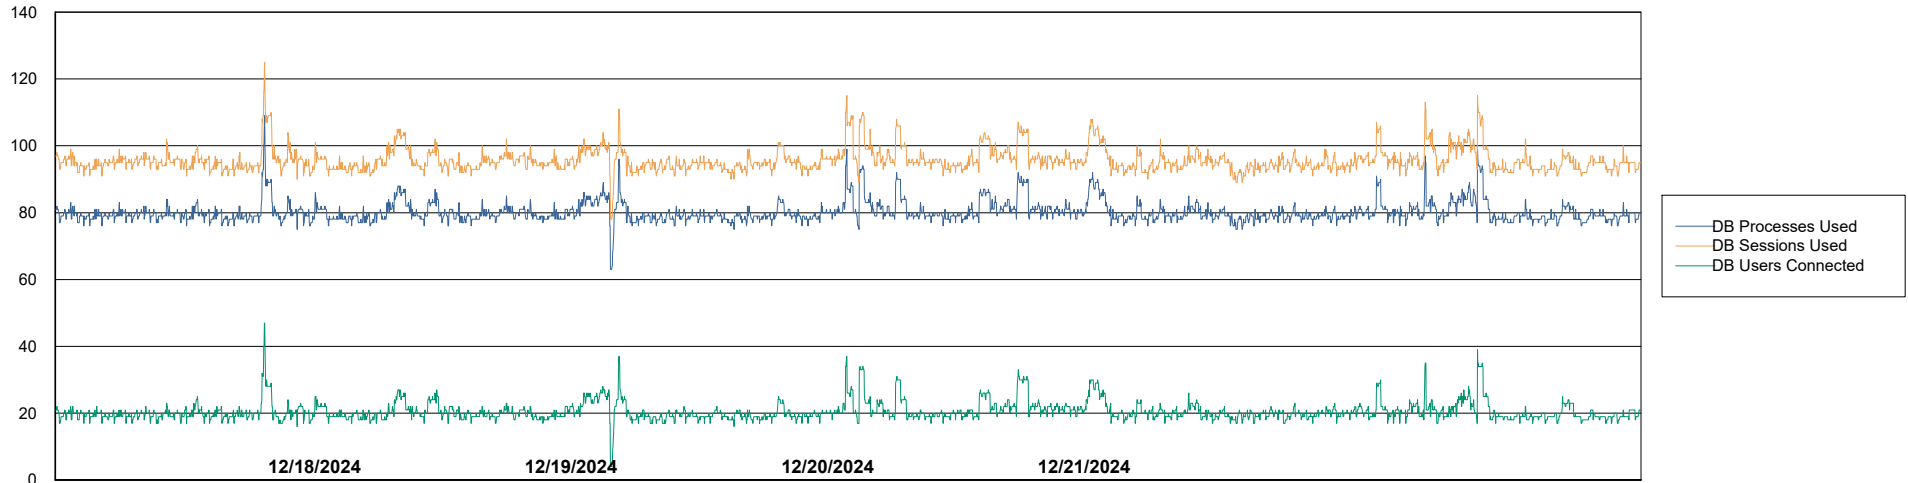

Database Performance CLB-BI2-AMS_ABS1_DB_FL