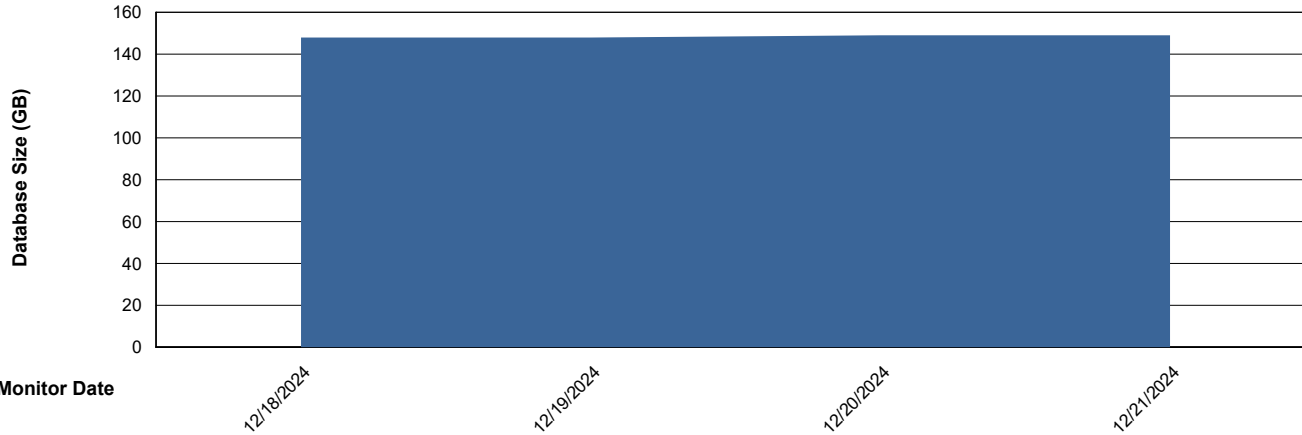

DB Processes Max 4
DB Processes Max 1,000
DB Processes Max 0

Weekly SLA Customer Report

Customer CLB OCI AMS Production
Database ID 196

DATABASE SIZE CLB-BI2-AMS_ABS1_DB_FL

Database growth over last month

DATABASE SIZE CLB-BI-AMS_ABS1_DB

Database growth over last month

Weekly SLA Customer Report

Customer CLB OCI AMS Production
Database ID 196

DATABASE SIZE CLB-DBS1-AMS_PROD_ABS1

Database growth over last month