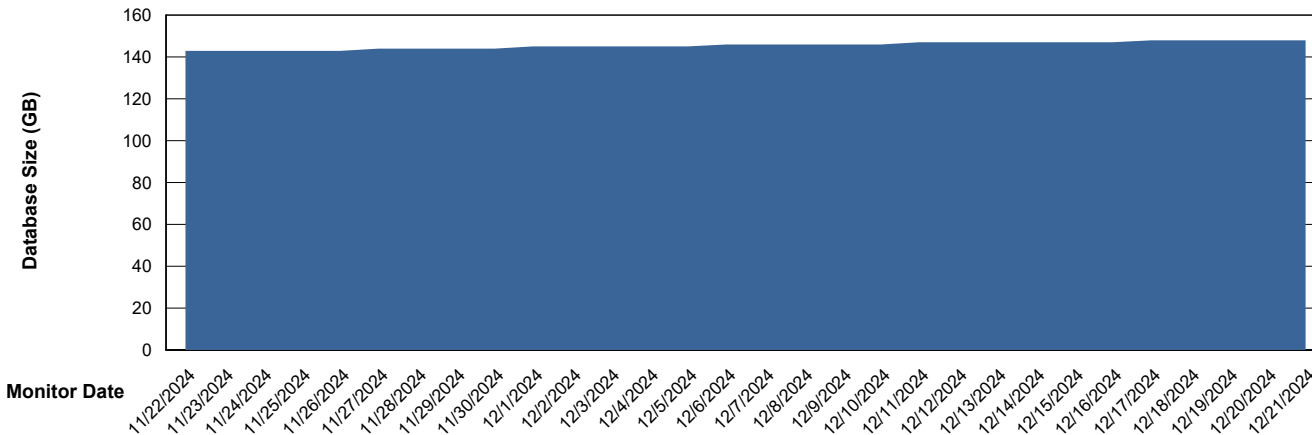

DATABASE SIZE CLB-BI-AMS_ABS1_DB

Database growth over last month