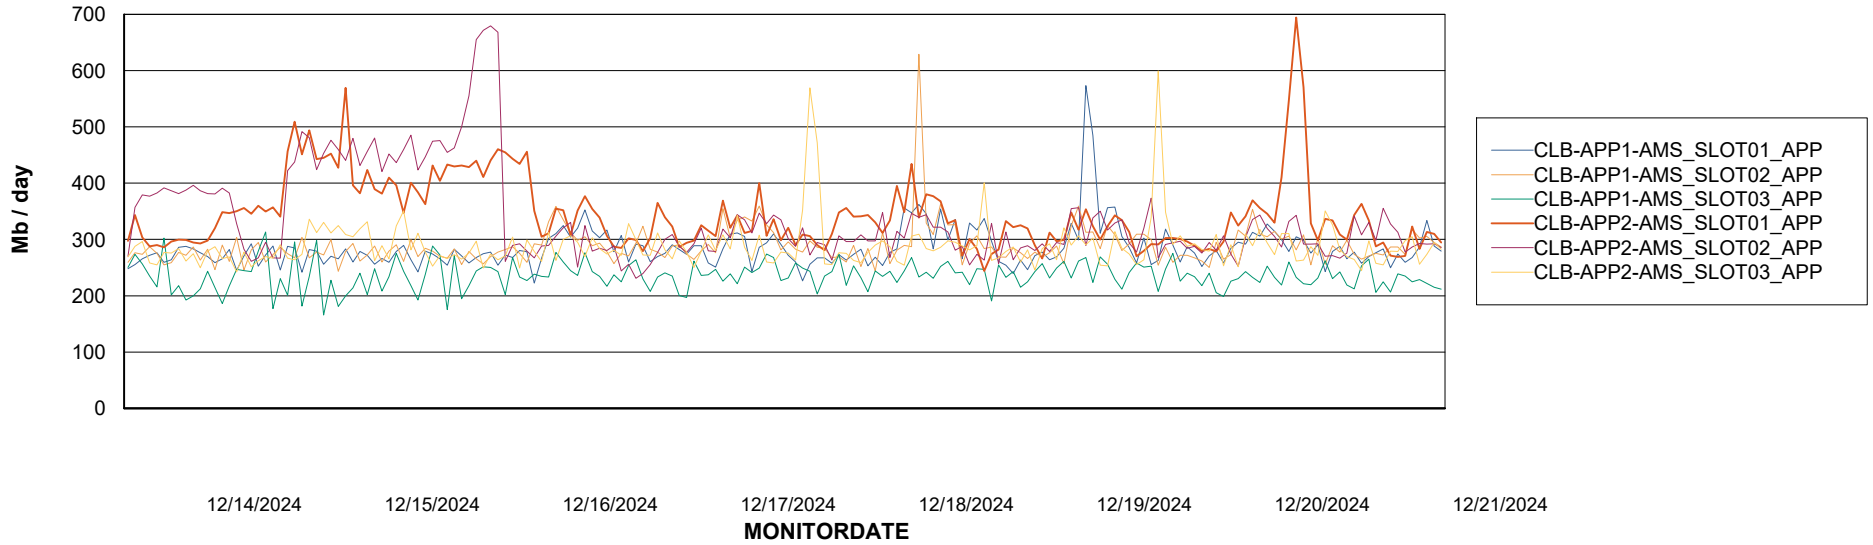

ABSSolute Application Server Services

Avg memory used per ABS Server Service