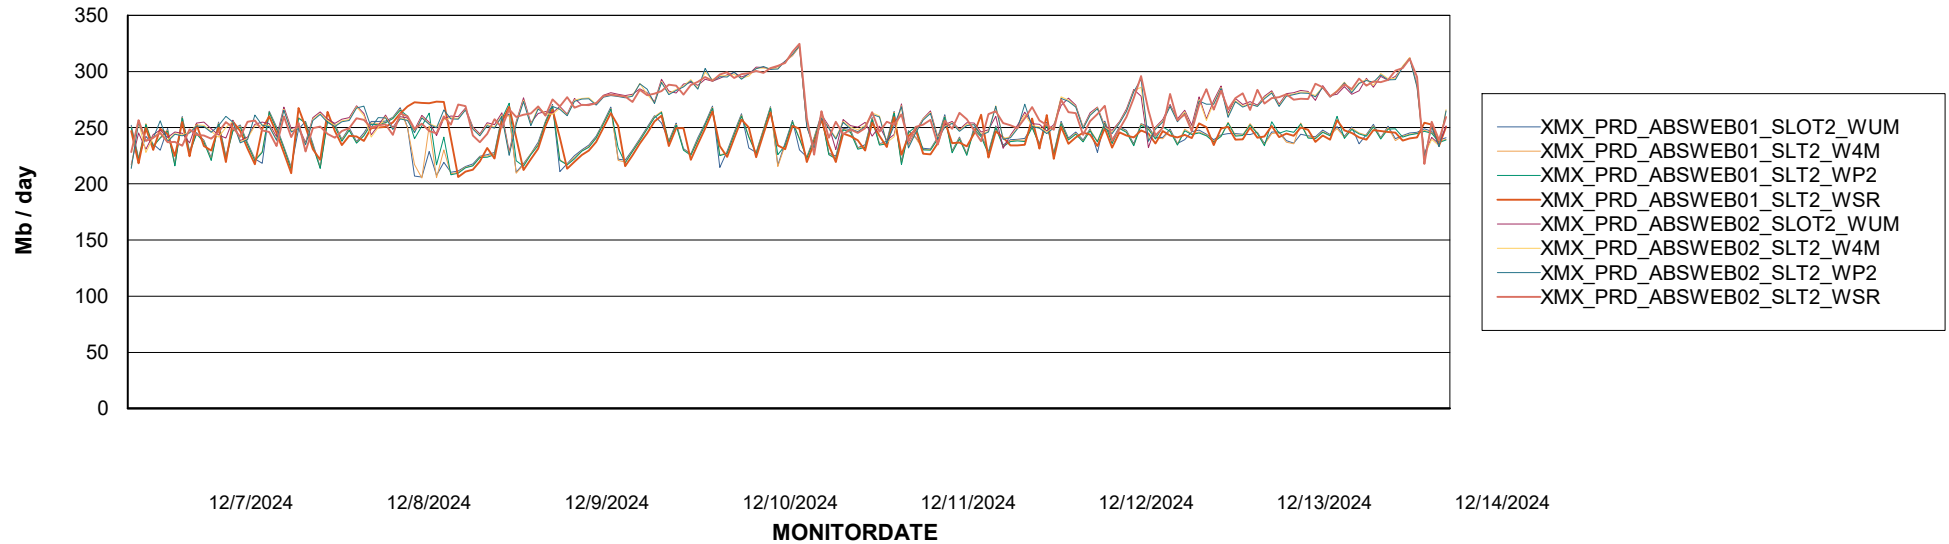

ABSSolute Web Component Services

Avg memory used per ABS Web component