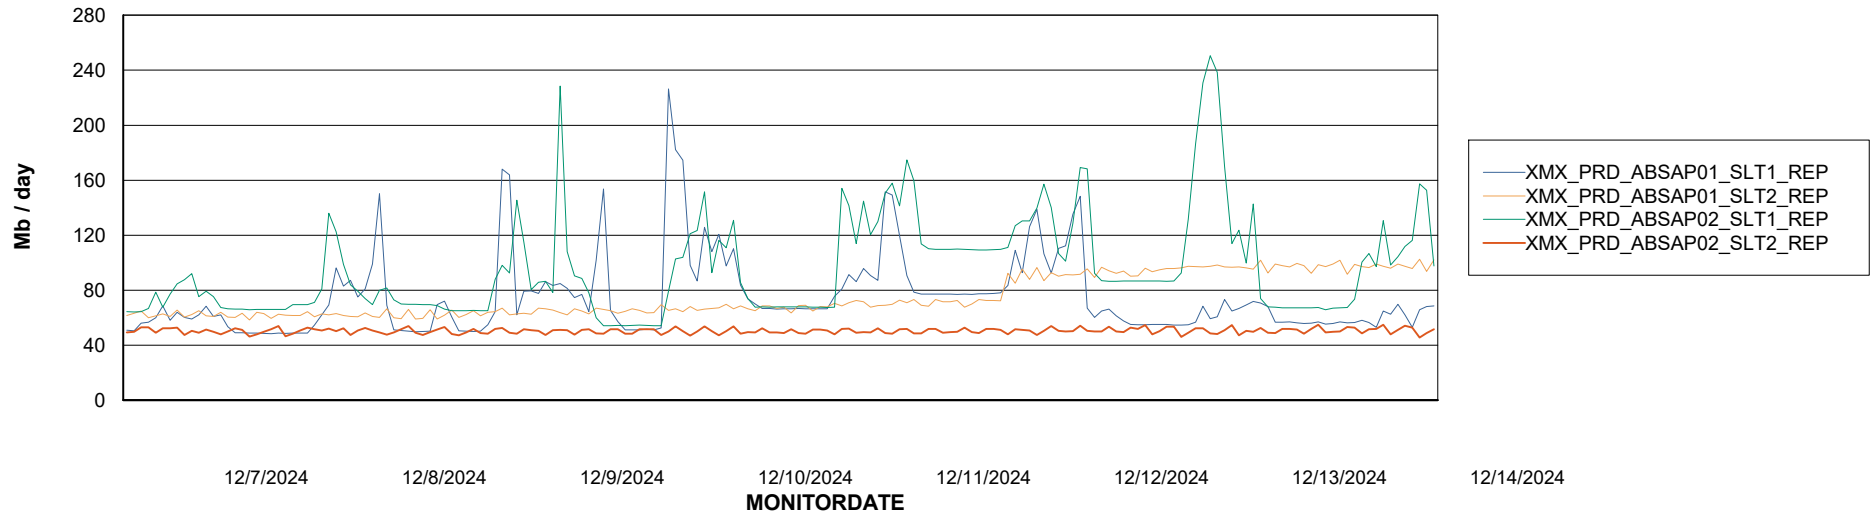

ABSSolute Application ReportServer Services

Avg memory used per ReportServer Service