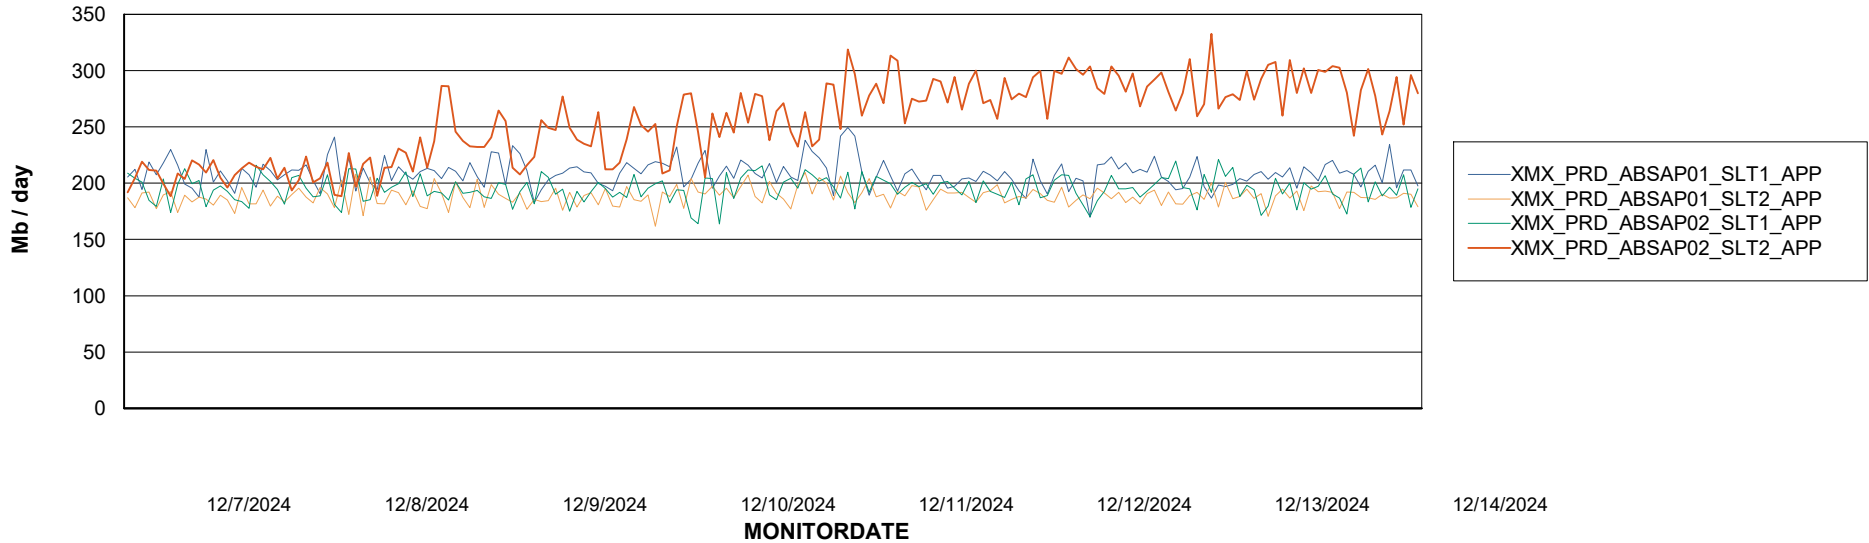

ABSSolute Application Server Services

Avg memory used per ABS Server Service