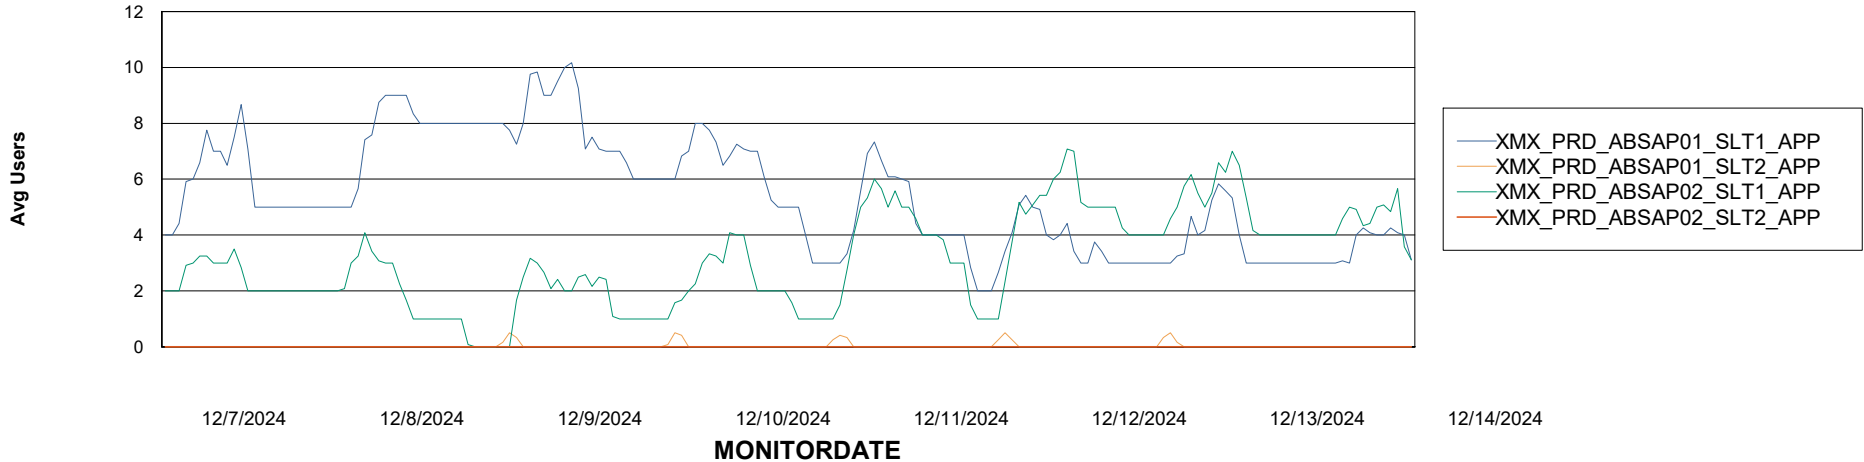

Avg users per day per ABS server