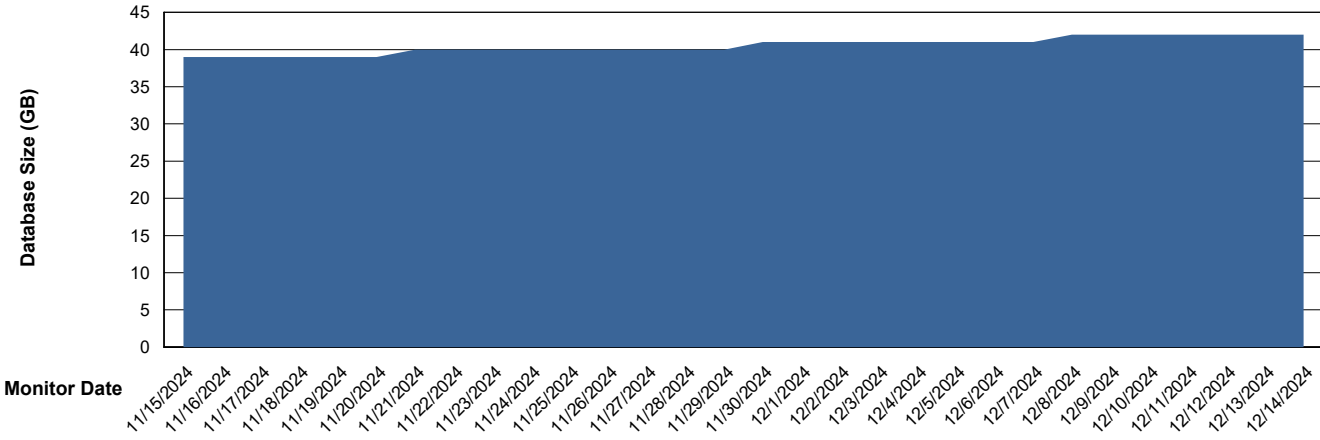

Database growth over last month

Database Tablespace XMX_PROD_ABSDB01_PRDB_ABS1

Date	Tablespace Name	Filesize (Gb)	Usedsize (Gb)	Percentage free
12/14/2024	ABSDATA	28	23	16
	INDX	8	0	100
12/13/2024	ABSDATA	28	23	17
	INDX	8	0	100
12/12/2024	ABSDATA	28	23	17
	INDX	8	0	100
12/11/2024	ABSDATA	28	23	18
	INDX	8	0	100
12/10/2024	ABSDATA	28	23	18
	INDX	8	0	100
12/9/2024	ABSDATA	28	22	18
	INDX	8	0	100
12/8/2024	ABSDATA	28	22	19
	INDX	8	0	100