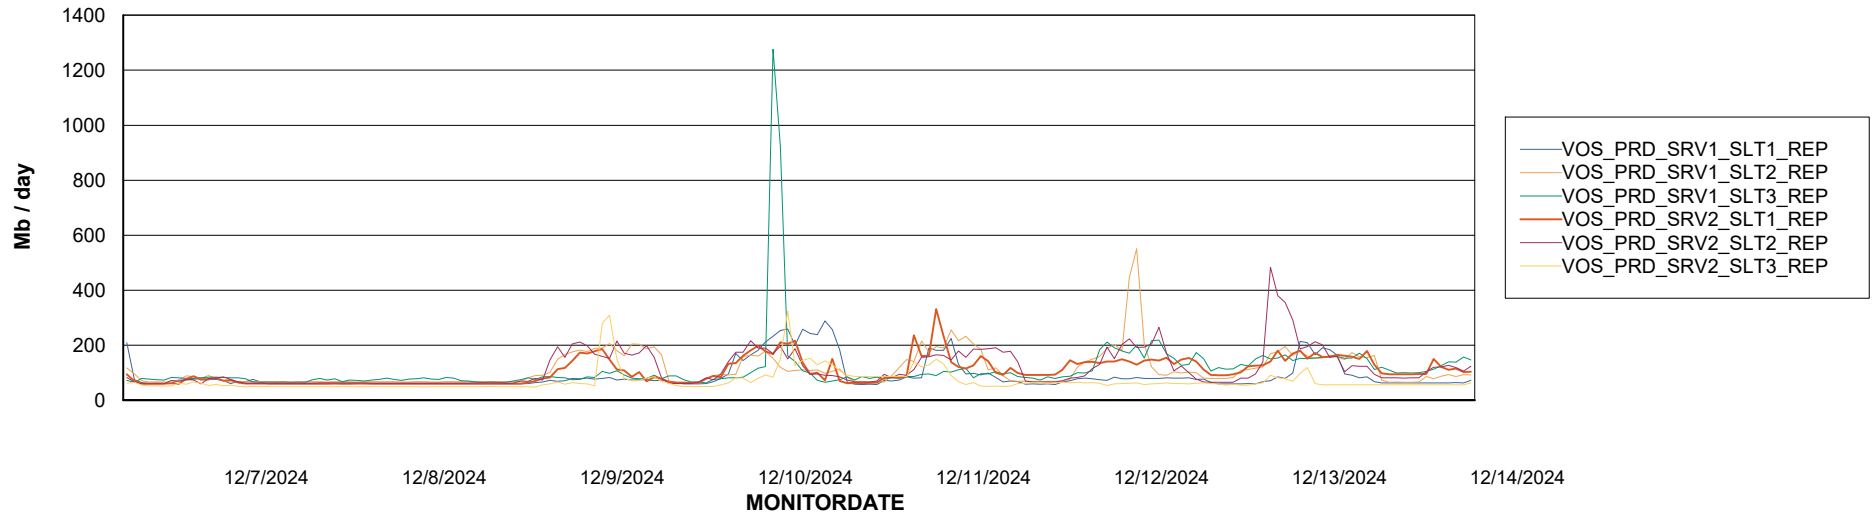

ABSSolute Application ReportServer Services

Avg memory used per ReportServer Service