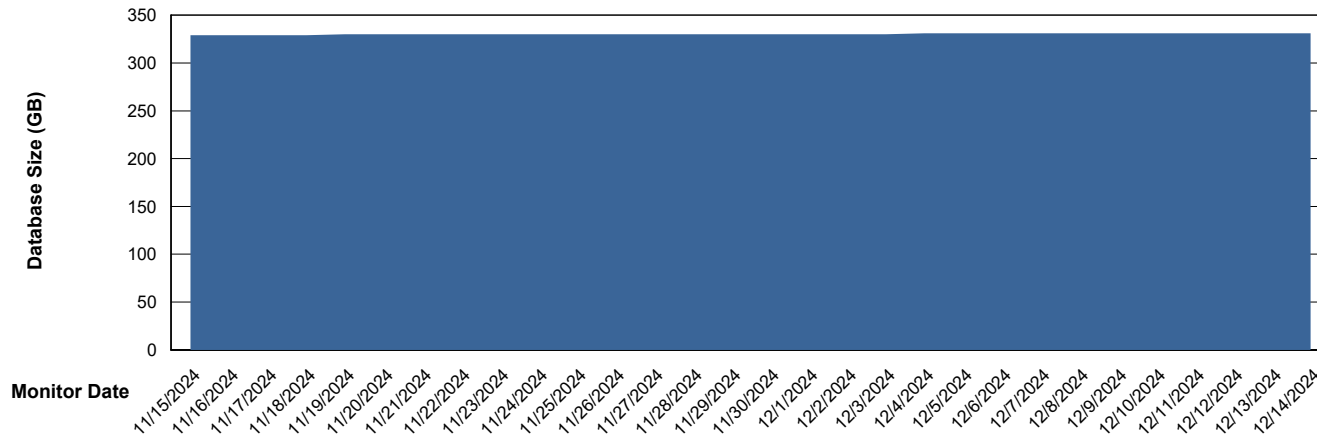

DATABASE SIZE VOS_PRD_ABSORA1-2022_ABS1

Database growth over last month