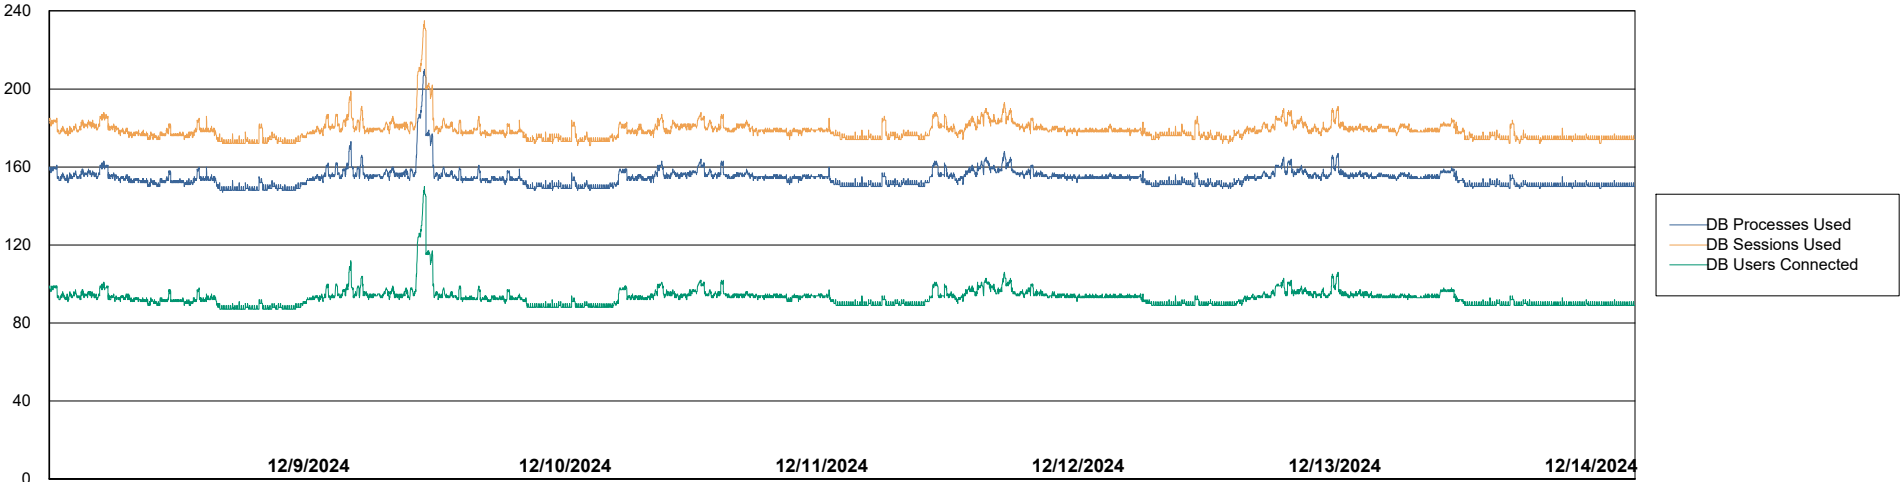

Weekly SLA Customer Report

Customer VOS_Production
Database ID 143

Database Performance VOS_PRD_ABSBI-2018_ABS1

Weekly SLA Customer Report

Customer VOS_Production
Database ID 143

Database Performance VOS_PRD_ABSORA1-2022_ABS1