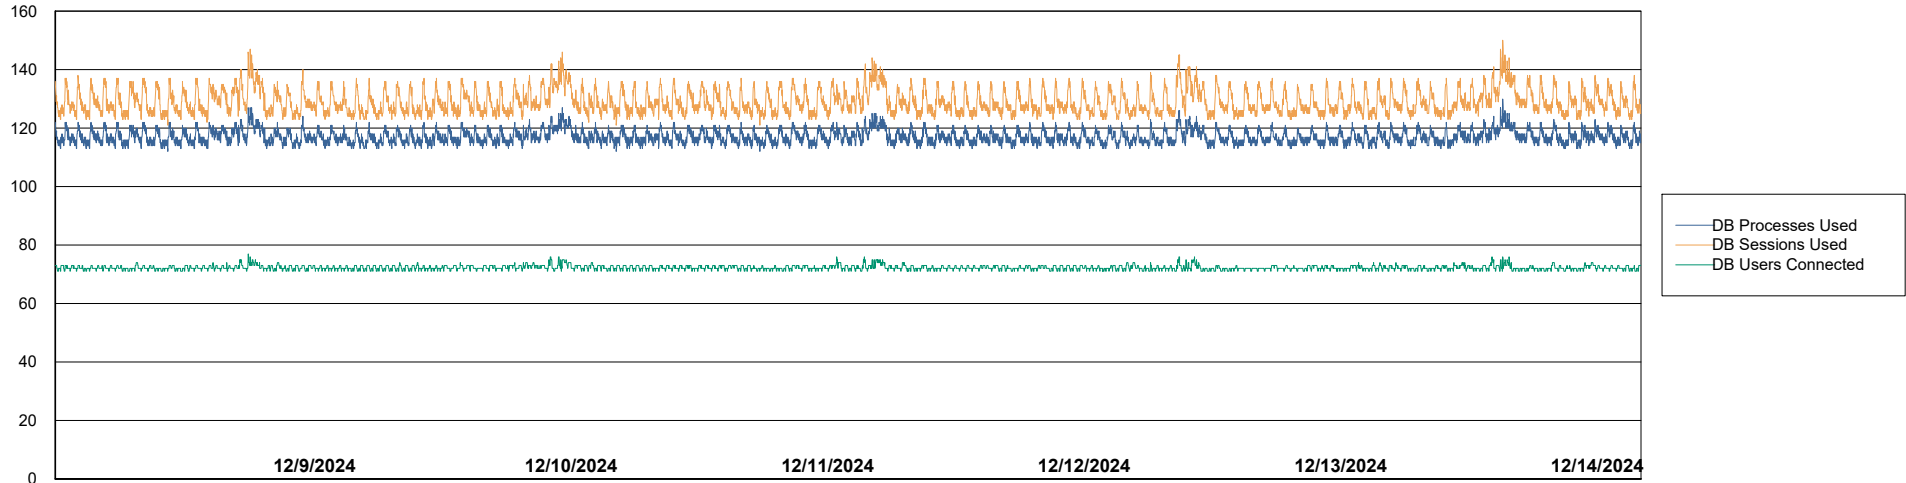

Database Performance VOS_PRD_ABSBI-2018_ABS1