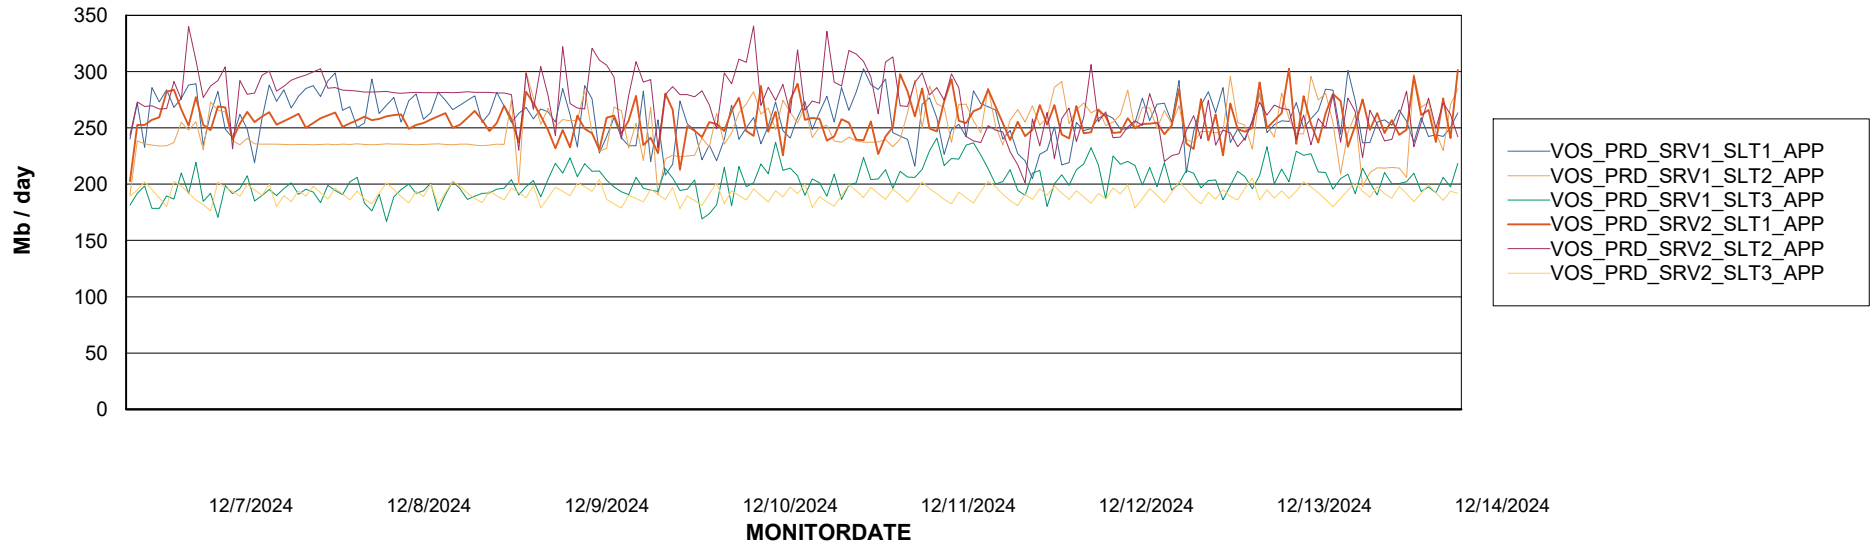

ABSSolute Application Server Services

Avg memory used per ABS Server Service