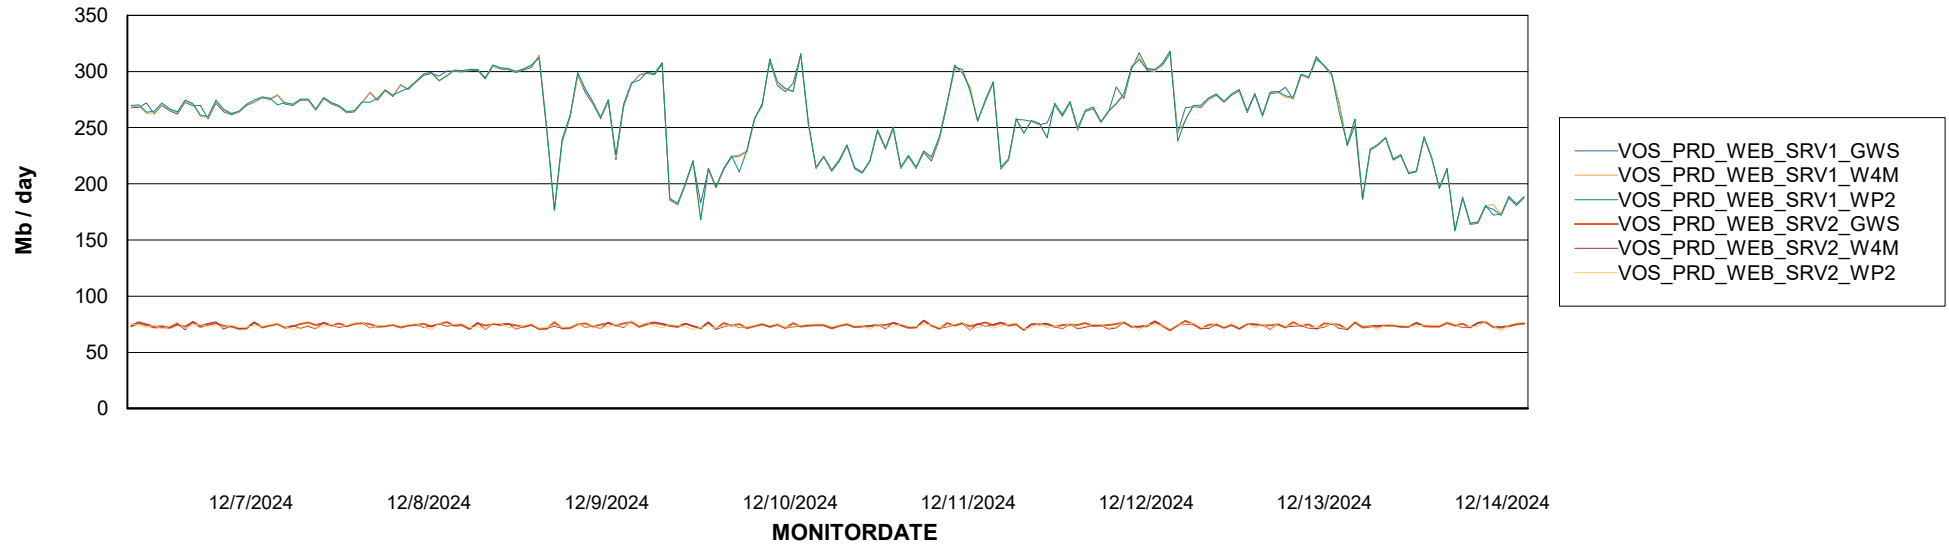

ABSSolute Application ReportServer Services

Avg memory used per ReportServer Service

Weekly SLA Customer Report

Customer VOS_Production
Database ID 143

ABSSolute Web Component Services

Avg memory used per ABS Web component