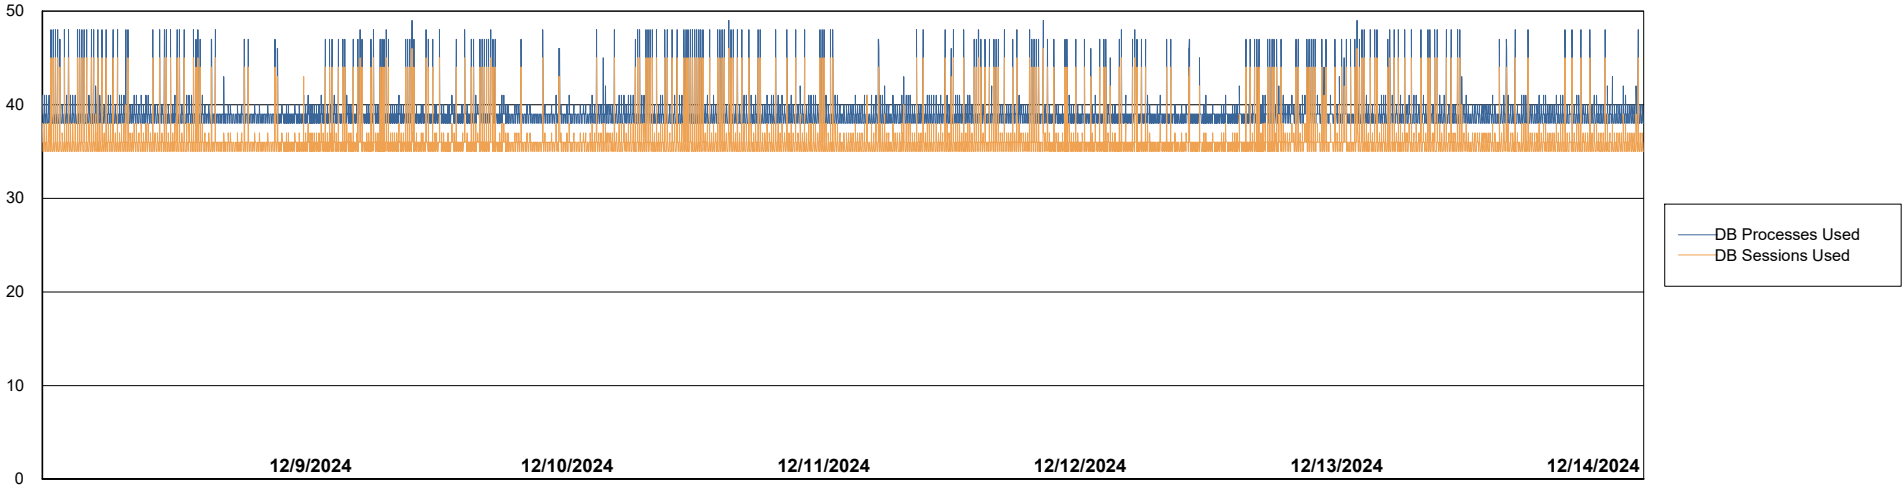

Database Performance VOS_PRD_ABSORA2-2022_HSBABS1

DB Processes Max 1,000