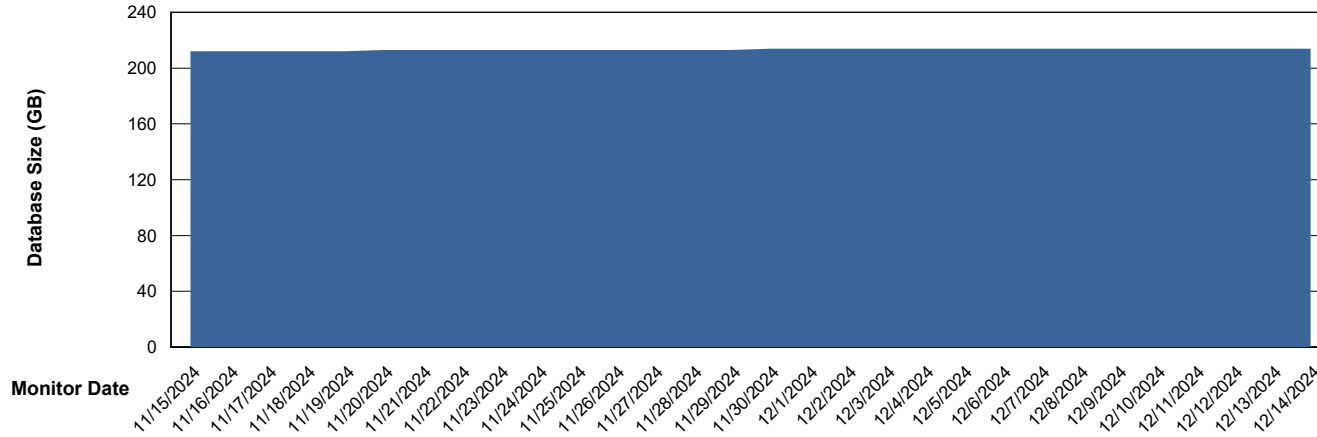

DATABASE SIZE VOS_PRD_ABSBI-2018_ABS1

Database growth over last month