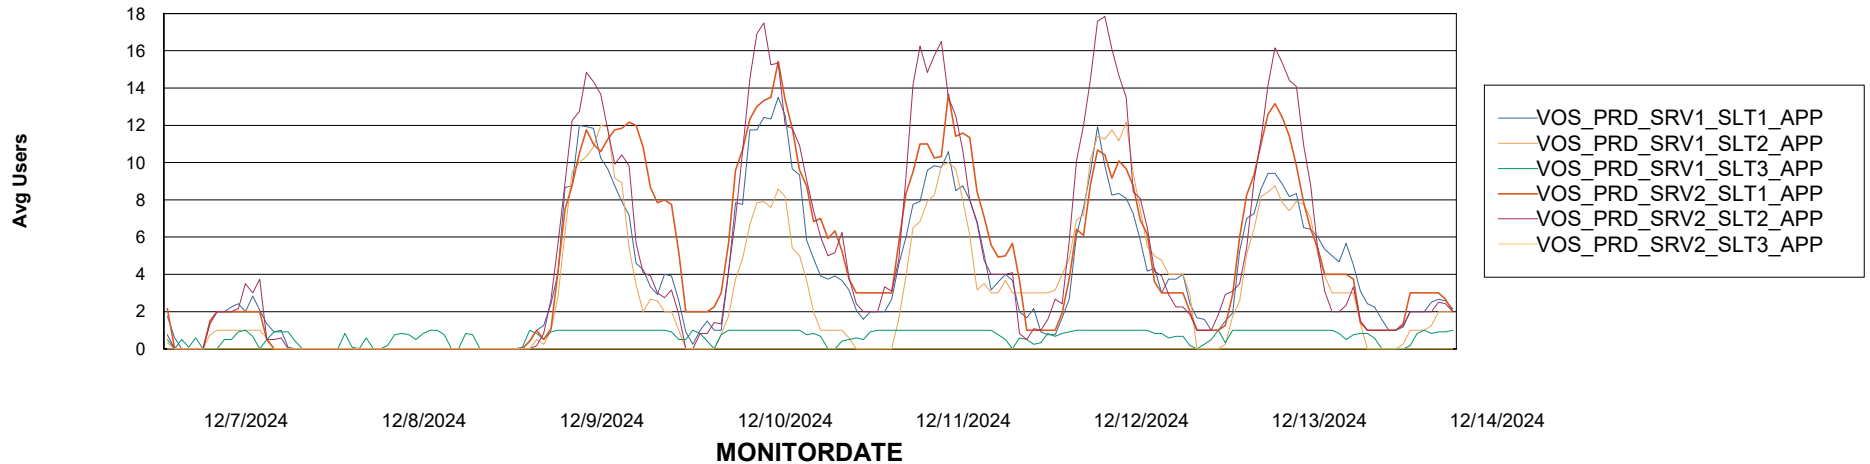

Weekly SLA Customer Report

Customer VOS_Production
Database ID 143

ABSSolute Application Server Services

Avg memory used per ABS Server Service

Avg users per day per ABS server

Weekly SLA Customer Report

Customer VOS_Production
Database ID 143