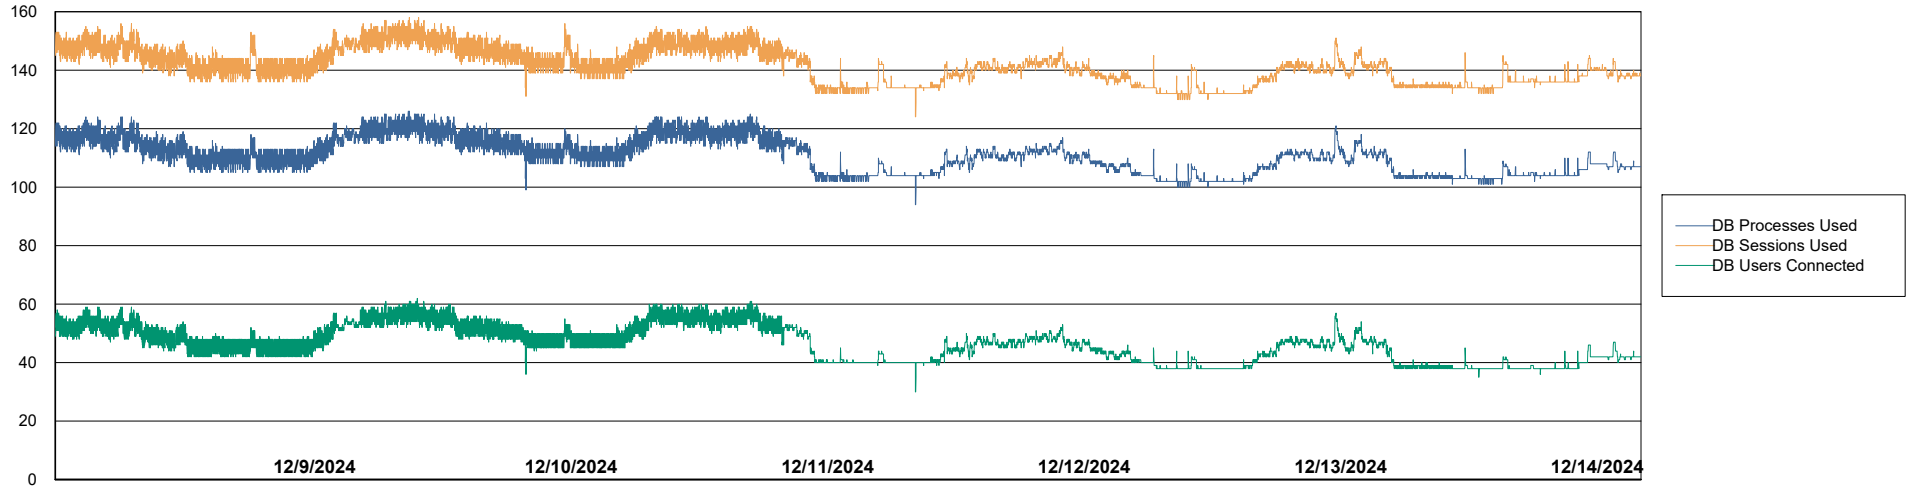

Database Performance VENDB_Production_ABS1