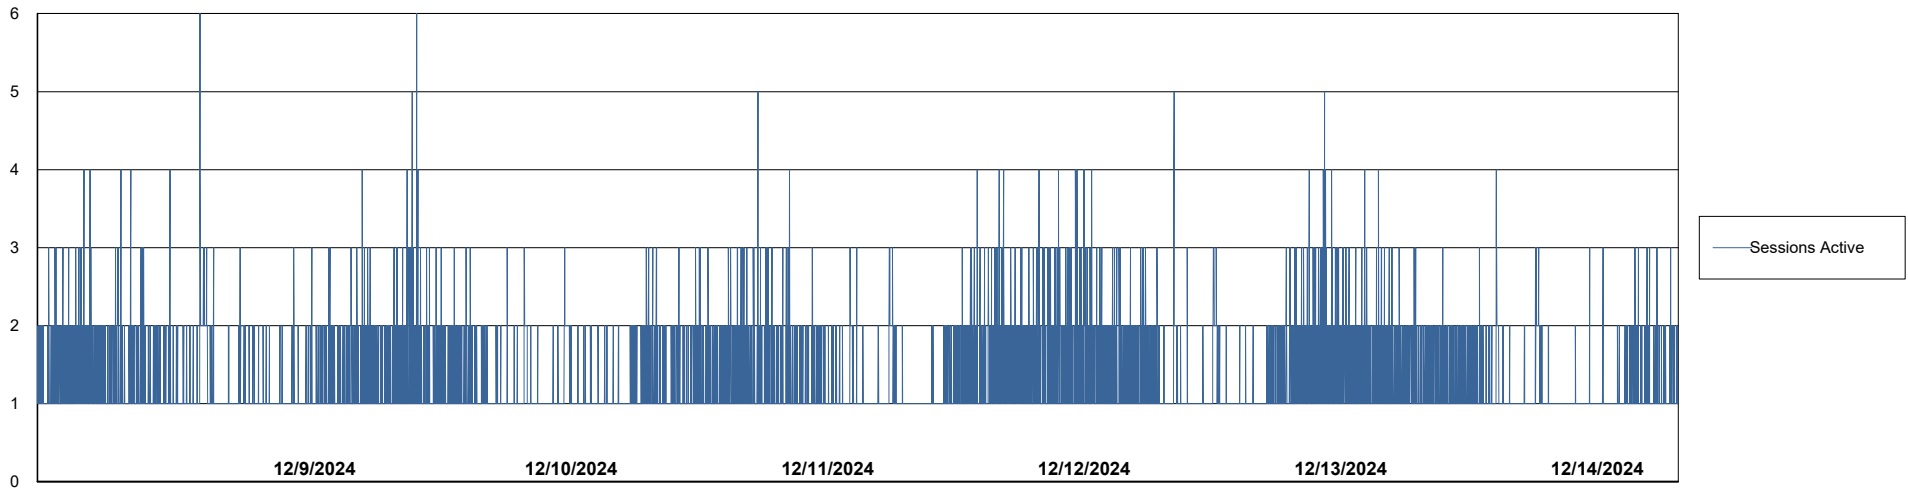

Database Performance VENDB_Production_ABS1