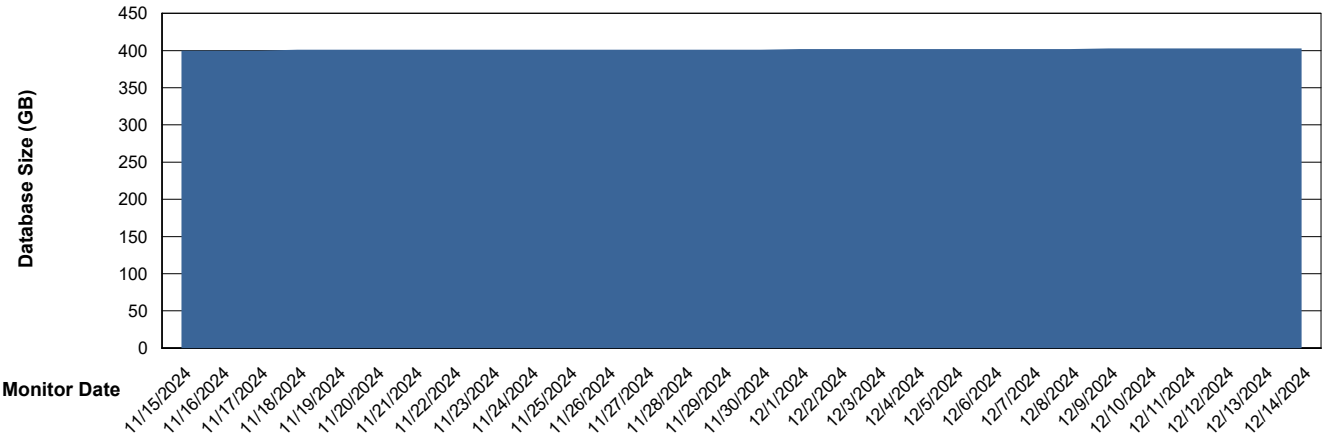

Database growth over last month

Database Tablespace VENDB_Production_ABS1

Date	Tablespace Name	Filesize (Gb)	Usedsize (Gb)	Percentage free
12/14/2024	ABSDATA	240	199	17
	INDX	234	191	19
12/13/2024	ABSDATA	240	199	17
	INDX	234	191	19
12/12/2024	ABSDATA	240	199	17
	INDX	234	191	19
12/11/2024	ABSDATA	240	199	17
	INDX	234	191	19
12/10/2024	ABSDATA	240	199	17
	INDX	234	191	19
12/9/2024	ABSDATA	240	199	17
	INDX	234	190	19
12/8/2024	ABSDATA	240	199	17
	INDX	234	190	19