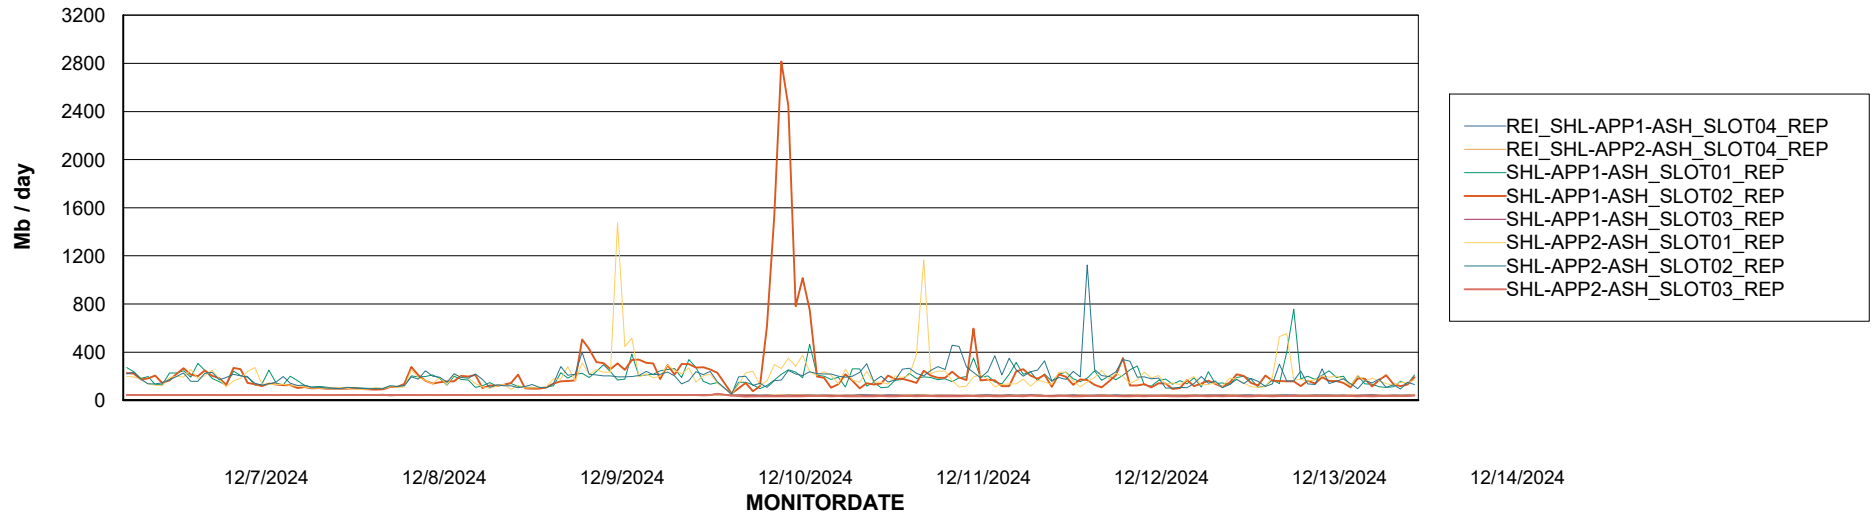

Avg memory used per ABS Server Service

Avg users per day per ABS server

Weekly SLA Customer Report

Customer SHL OCI ASH Production
Database ID 182

ABSSolute Application ReportServer Services

Avg memory used per ReportServer Service