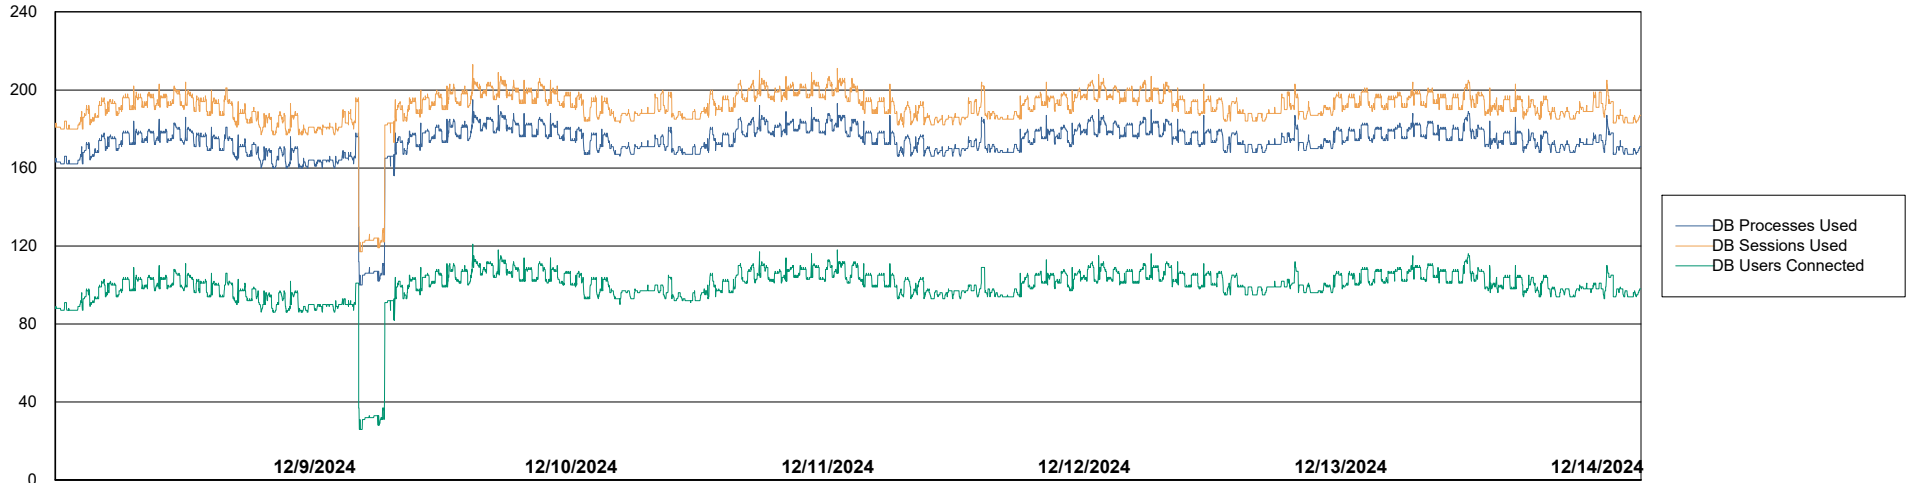

Weekly SLA Customer Report

Customer SHL OCI ASH Production
Database ID 182

Database Performance SHL-BI-ASH_PROD_ABS1

Weekly SLA Customer Report

Customer SHL OCI ASH Production
Database ID 182

Database Performance SHL-DBS1-ASH_PROD_ABS1