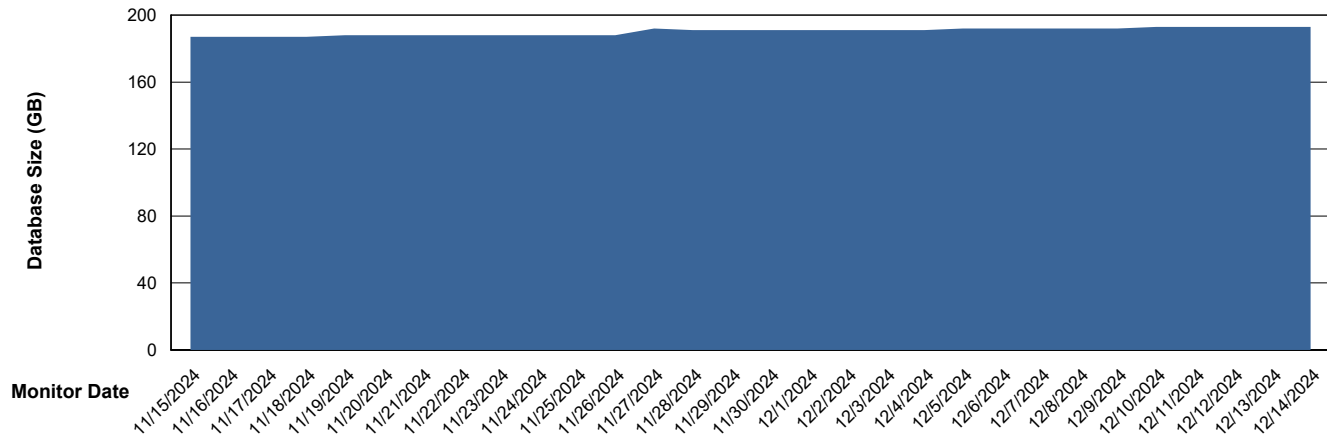

Customer SHL OCI ASH Production
Database ID 182

DATABASE SIZE SHL-BI-ASH_PROD_ABS1

Database growth over last month

DATABASE SIZE SHL-DBS1-ASH_PROD_ABS1

Database growth over last month

Weekly SLA Customer Report

Customer SHL OCI ASH Production
Database ID 182

Database Tablespace SHL-BI-ASH_PROD_ABS1

Date	Tablespace Name	Filesize (Gb)	Usedsize (Gb)	Percentage free
12/14/2024	ABSDATA	30	25	16
	INDX	35	26	27
12/13/2024	ABSDATA	30	25	16
	INDX	35	26	27
12/12/2024	ABSDATA	30	25	16
	INDX	35	26	27
12/11/2024	ABSDATA	30	25	16
	INDX	35	26	27
12/10/2024	ABSDATA	30	25	16
	INDX	35	26	27
12/9/2024	ABSDATA	30	25	17
	INDX	35	26	27
12/8/2024	ABSDATA	30	25	17
	INDX	35	26	27