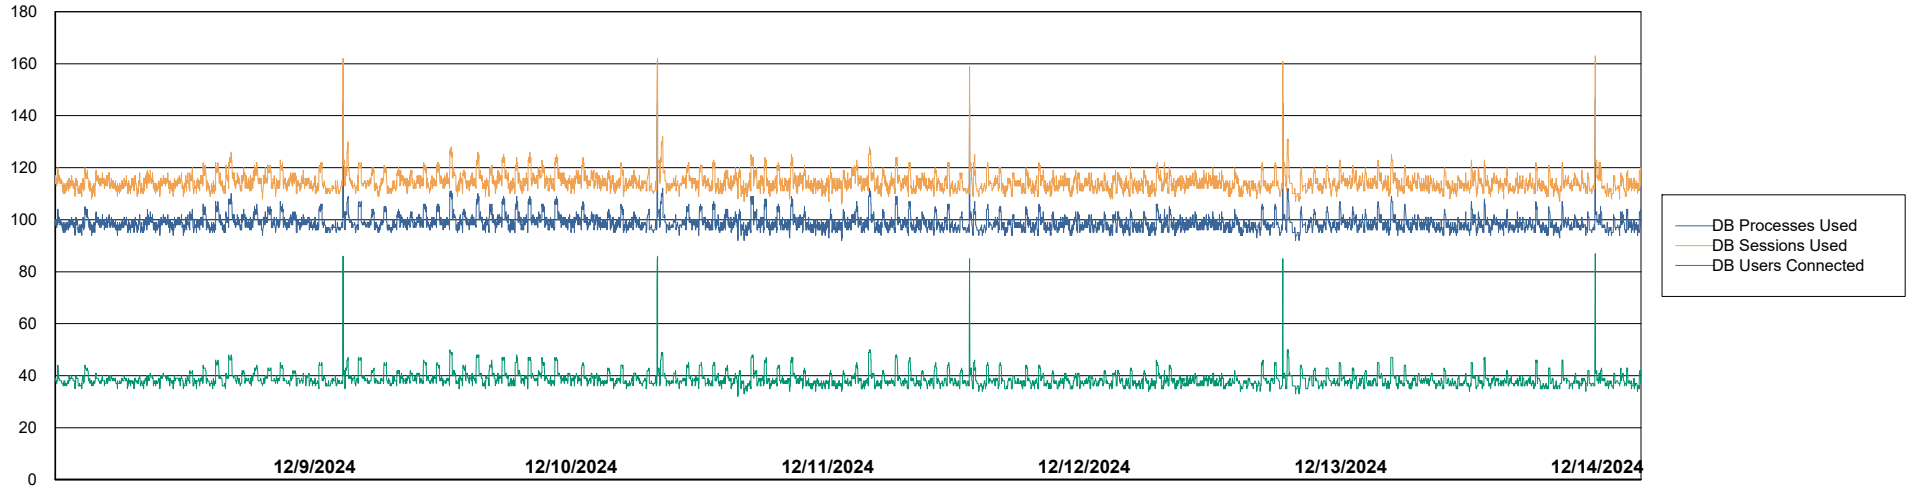

Database Performance SHL-BI-ASH_PROD_ABS1