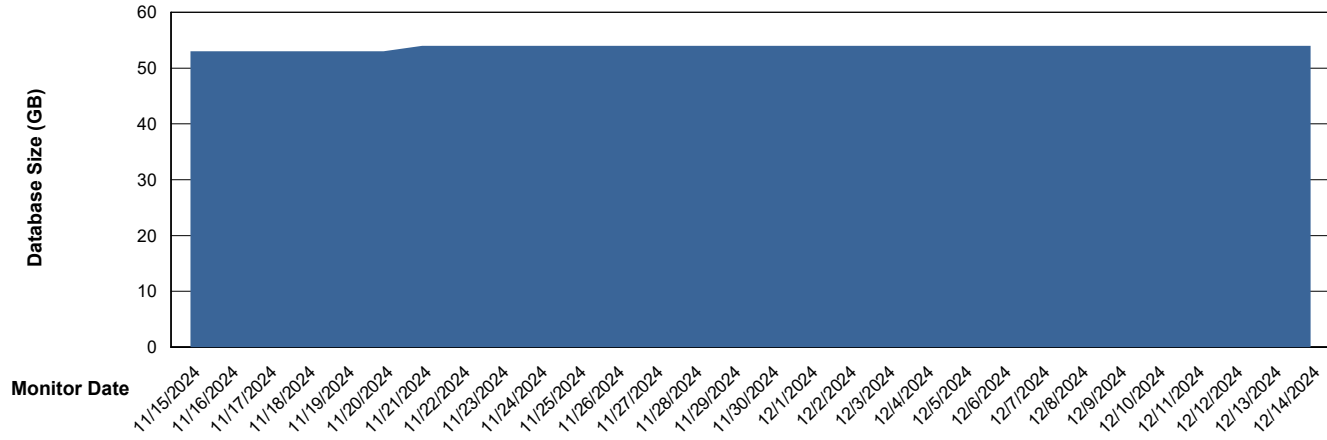

Weekly SLA Customer Report

Customer SHL OCI ASH Production
Database ID 182

Database Performance SHL-BI-ASH_PROD_ABS1

Weekly SLA Customer Report

Customer SHL OCI ASH Production
Database ID 182

Database Performance SHL-DBS1-ASH_PROD_ABS1

Weekly SLA Customer Report

Customer SHL OCI ASH Production
Database ID 182

Database Performance SHL-DBS2-ASH_PROD_HSBABS1

DB Processes Max 4
DB Processes Max 1,000
DB Processes Max 0

Weekly SLA Customer Report

Customer SHL OCI ASH Production
Database ID 182

DATABASE SIZE SHL-BI-ASH_PROD_ABS1

Database growth over last month

DATABASE SIZE SHL-DBS1-ASH_PROD_ABS1

Database growth over last month

Weekly SLA Customer Report