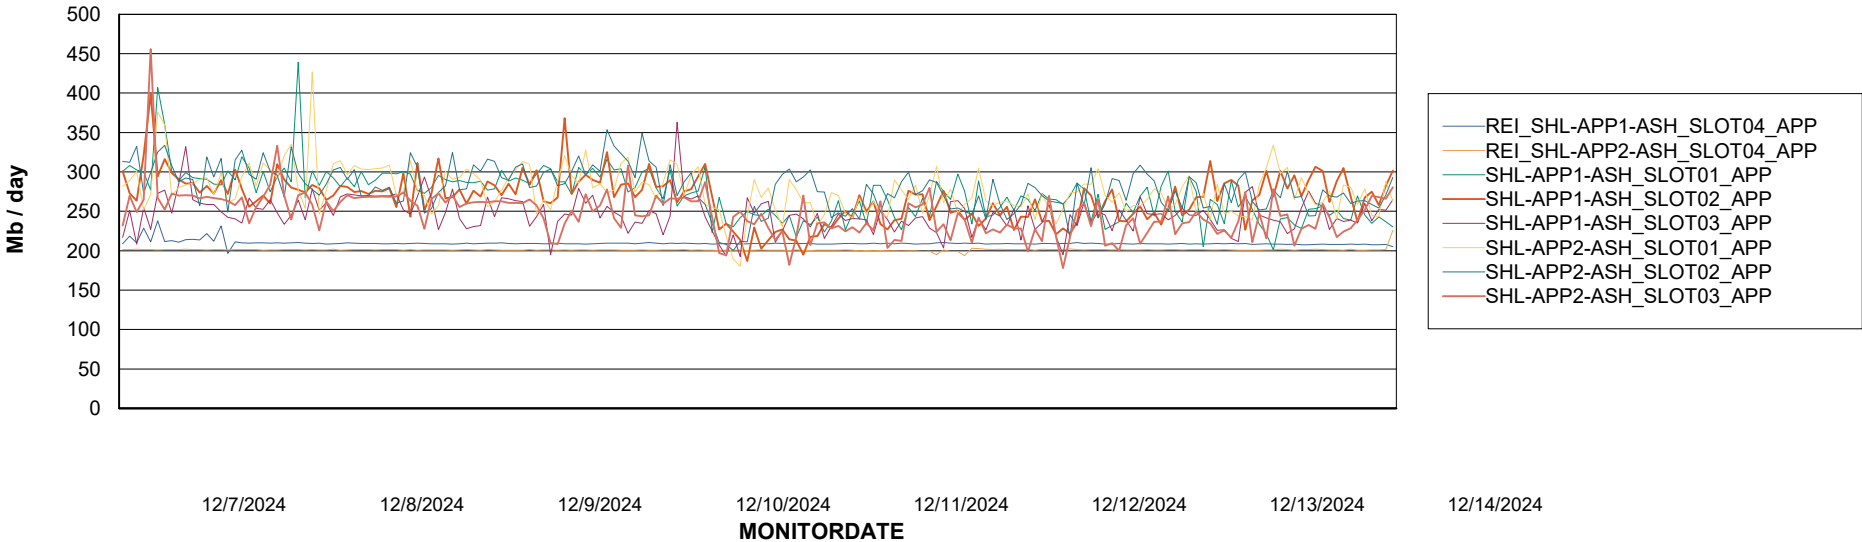

ABSSolute Application Server Services

Avg memory used per ABS Server Service