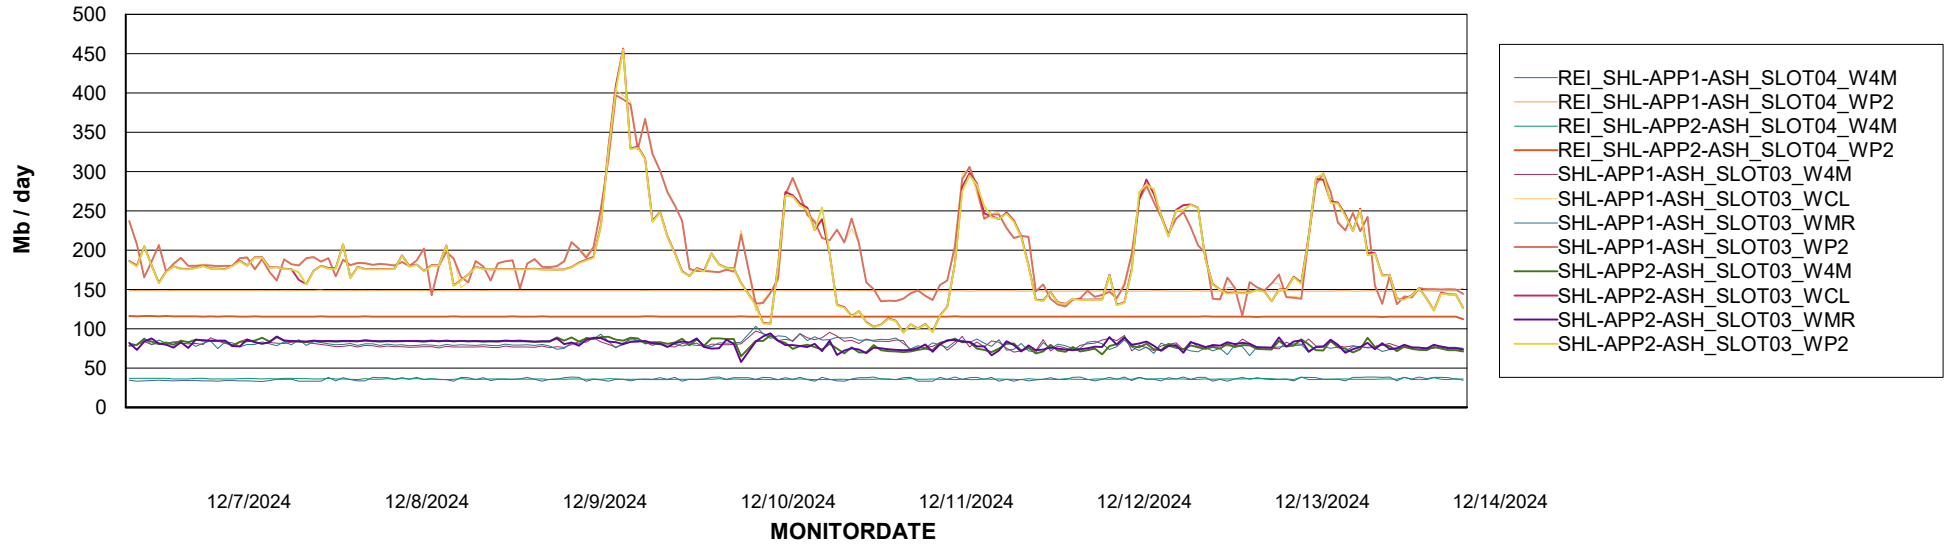

ABSolute Web Component Services

Avg memory used per ABS Web component