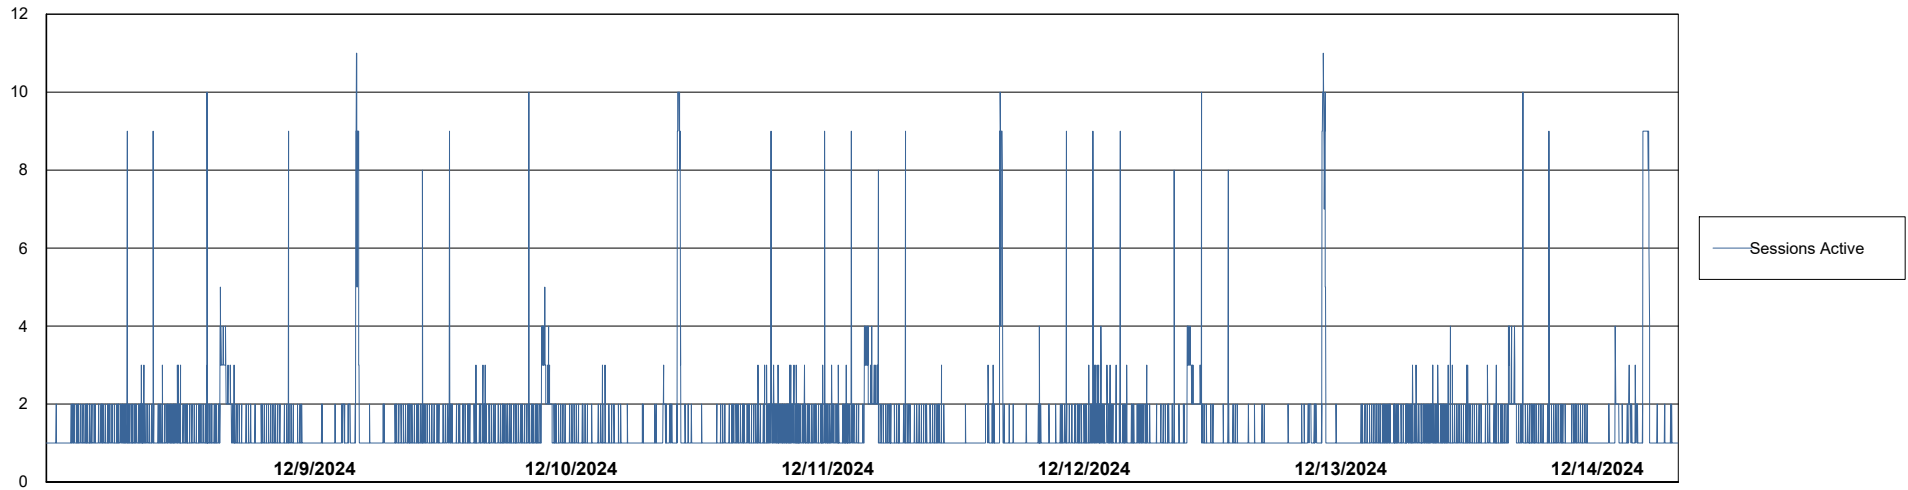

Weekly SLA Customer Report

Customer SHL OCI ASH Production
Database ID 182

Database Performance SHL-BI-ASH_PROD_ABS1

Weekly SLA Customer Report

Customer SHL OCI ASH Production
Database ID 182

Database Performance SHL-DBS1-ASH_PROD_ABS1