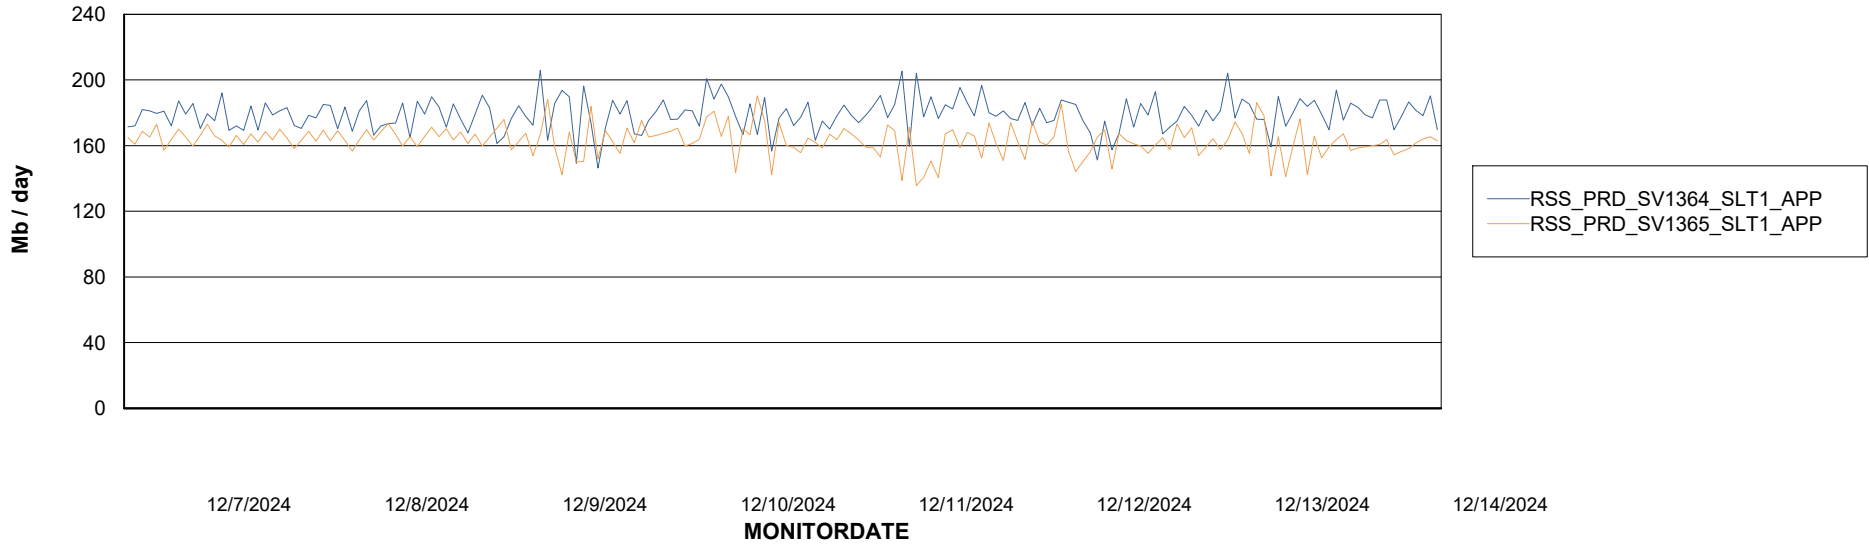

ABSSolute Application Server Services

Avg memory used per ABS Server Service