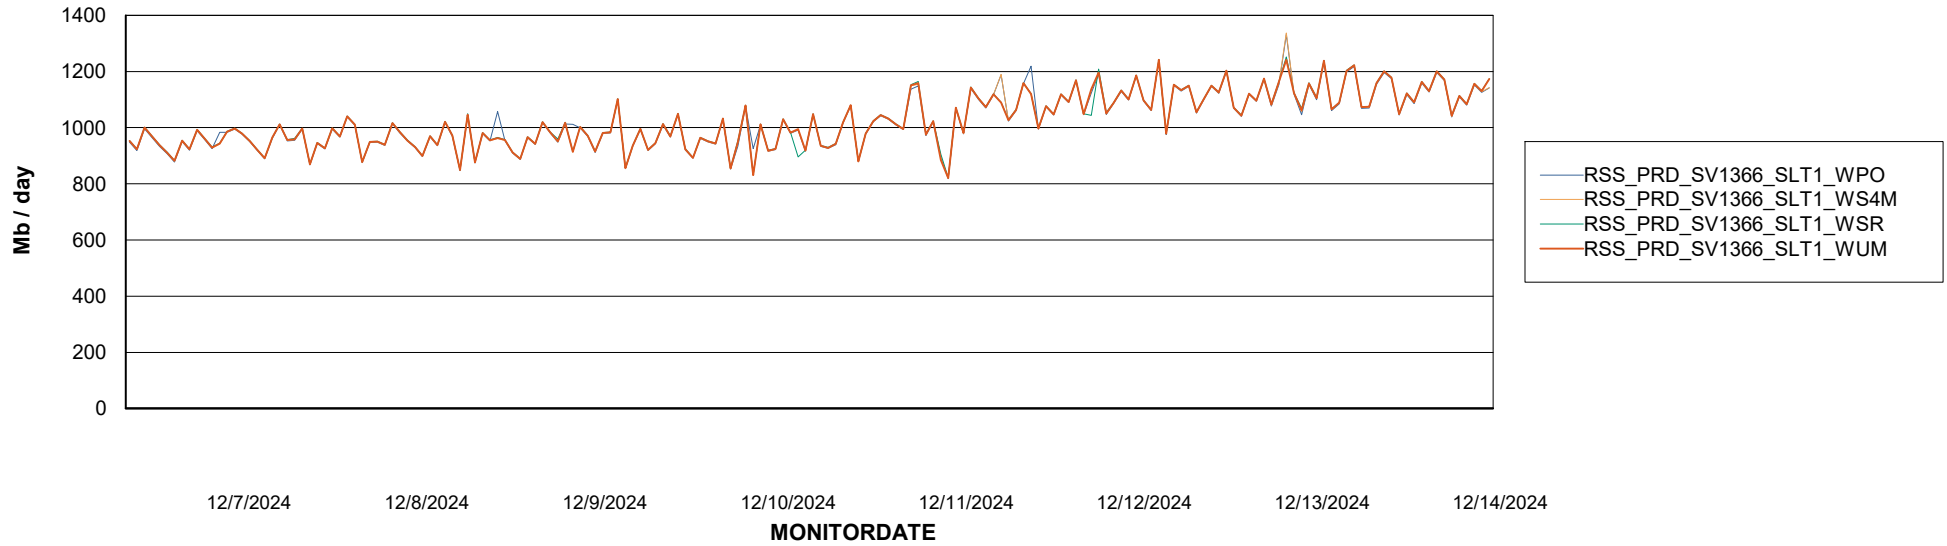

ABSSolute Web Component Services

Avg memory used per ABS Web component