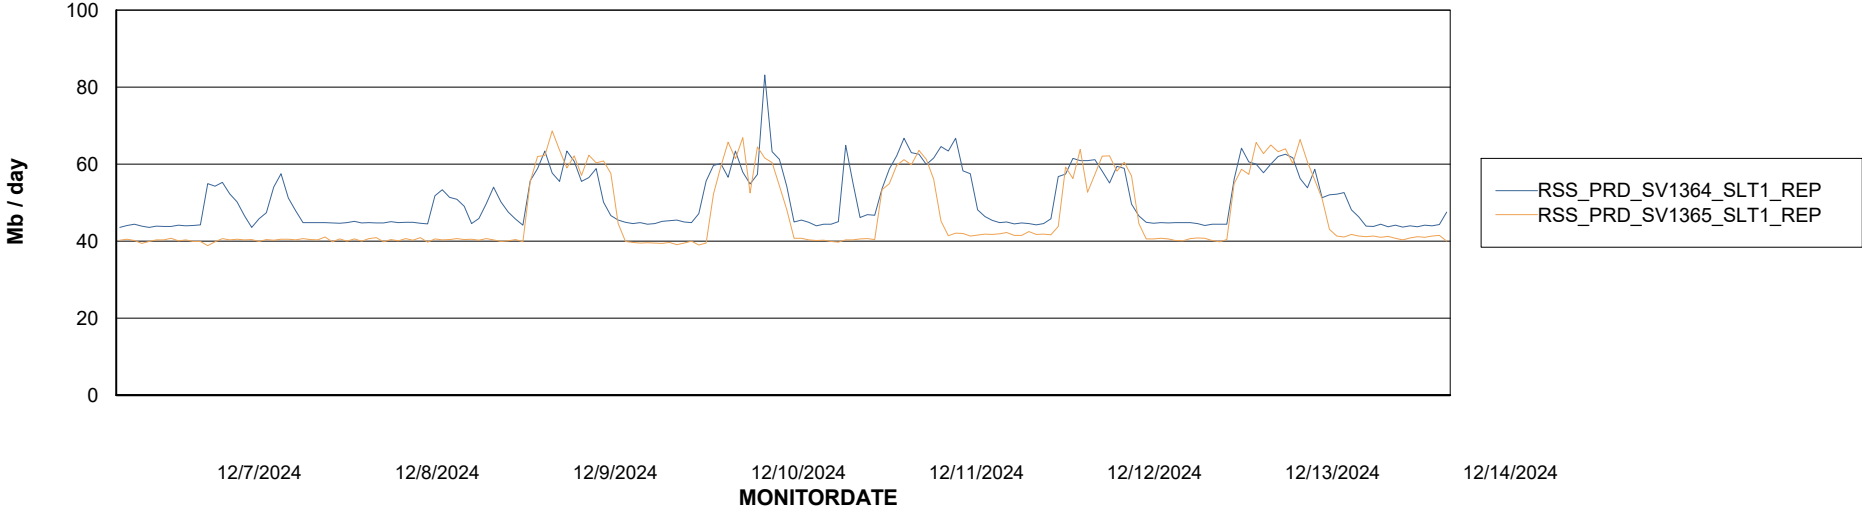

Avg memory used per ABS Server Service

Avg users per day per ABS server

Weekly SLA Customer Report

Customer RSS Production
Database ID 52

ABSSolute Application ReportServer Services

Avg memory used per ReportServer Service