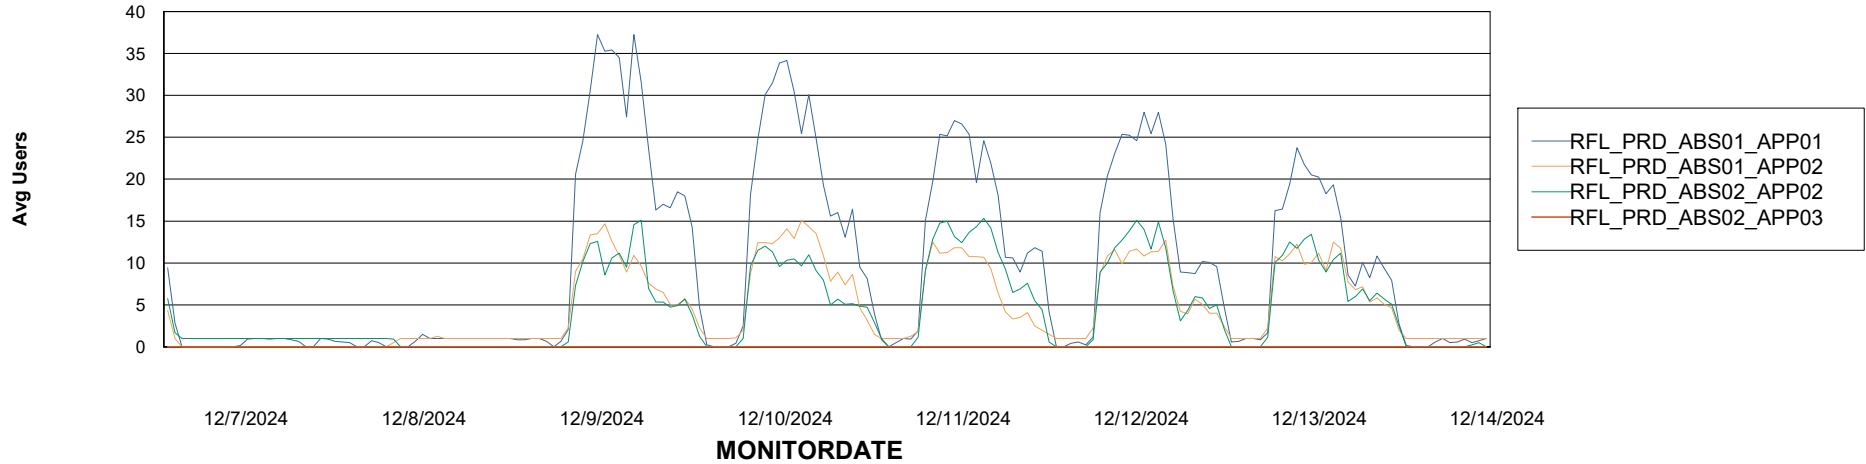

Avg users per day per ABS server