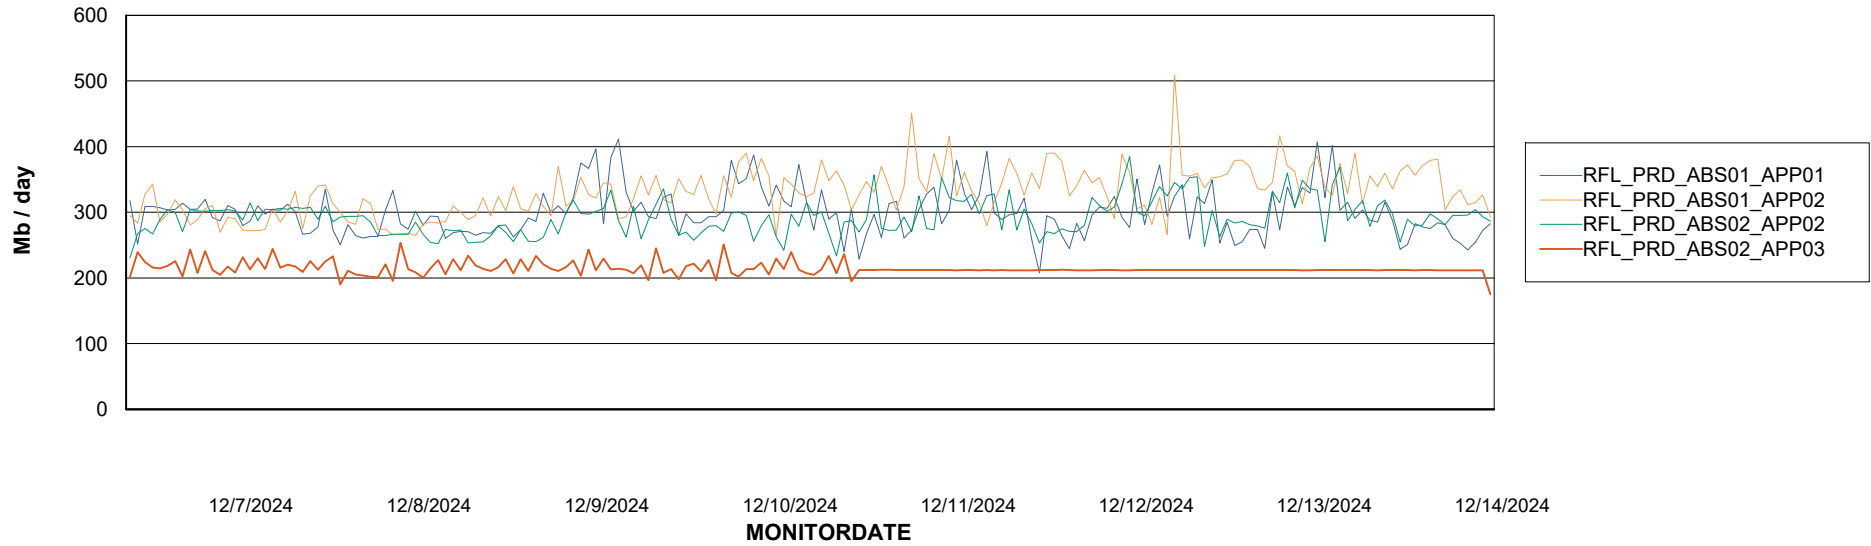

ABSSolute Application Server Services

Avg memory used per ABS Server Service