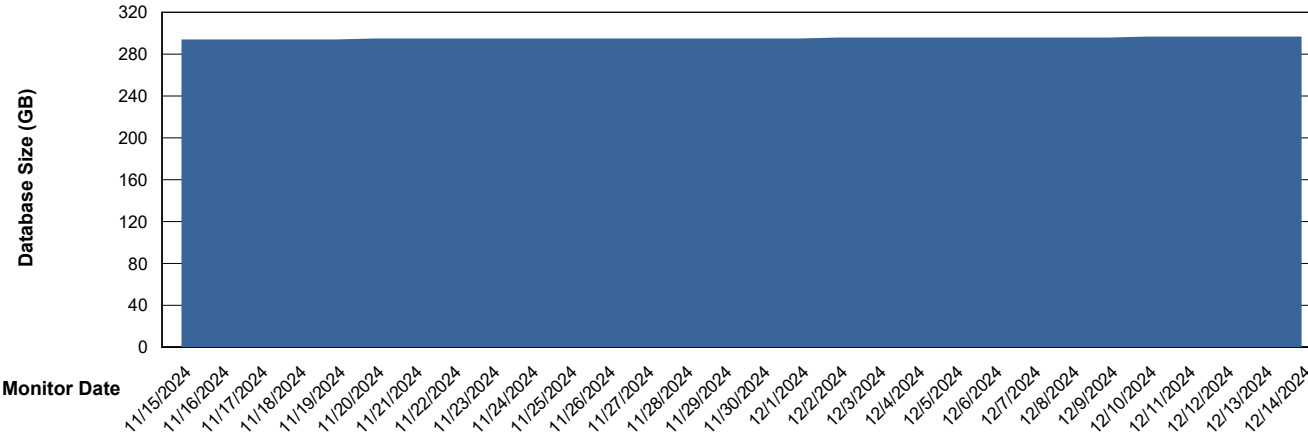

Weekly SLA Customer Report

Customer RFL_Production
Database ID 36

Database Performance RFL_PRD_ABS01_DB

Weekly SLA Customer Report

Customer RFL_Production
Database ID 36

Database Performance RFL_PRD_ABS02_STB_DB

DB Processes Max 1,000

Weekly SLA Customer Report

Customer RFL_Production
 Database ID 36

DATABASE SIZE RFL_PRD_ABS01_DB

Database growth over last month

Database Tablespace RFL_PRD_ABS01_DB

Date	Tablespace Name	Filesize (Gb)	Usedsize (Gb)	Percentage free
12/14/2024	ABSDATA	100	83	17
	INDX	246	200	19
12/13/2024	ABSDATA	100	83	17
	INDX	246	200	19
12/12/2024	ABSDATA	100	83	17
	INDX	246	200	19
12/11/2024	ABSDATA	100	82	18
	INDX	246	200	19
12/10/2024	ABSDATA	100	82	18
	INDX	246	200	19
12/9/2024	ABSDATA	100	82	18
	INDX	246	200	19
12/8/2024	ABSDATA	100	82	18
	INDX	246	199	19

Weekly SLA Customer Report

Customer RFL_Production
Database ID 36

Standby Database Health RFL_Production

Recovery lag for last 7 days

Weekly SLA Customer Report

Customer RFL_Production
Database ID 36

ABSSolute Application Server Services