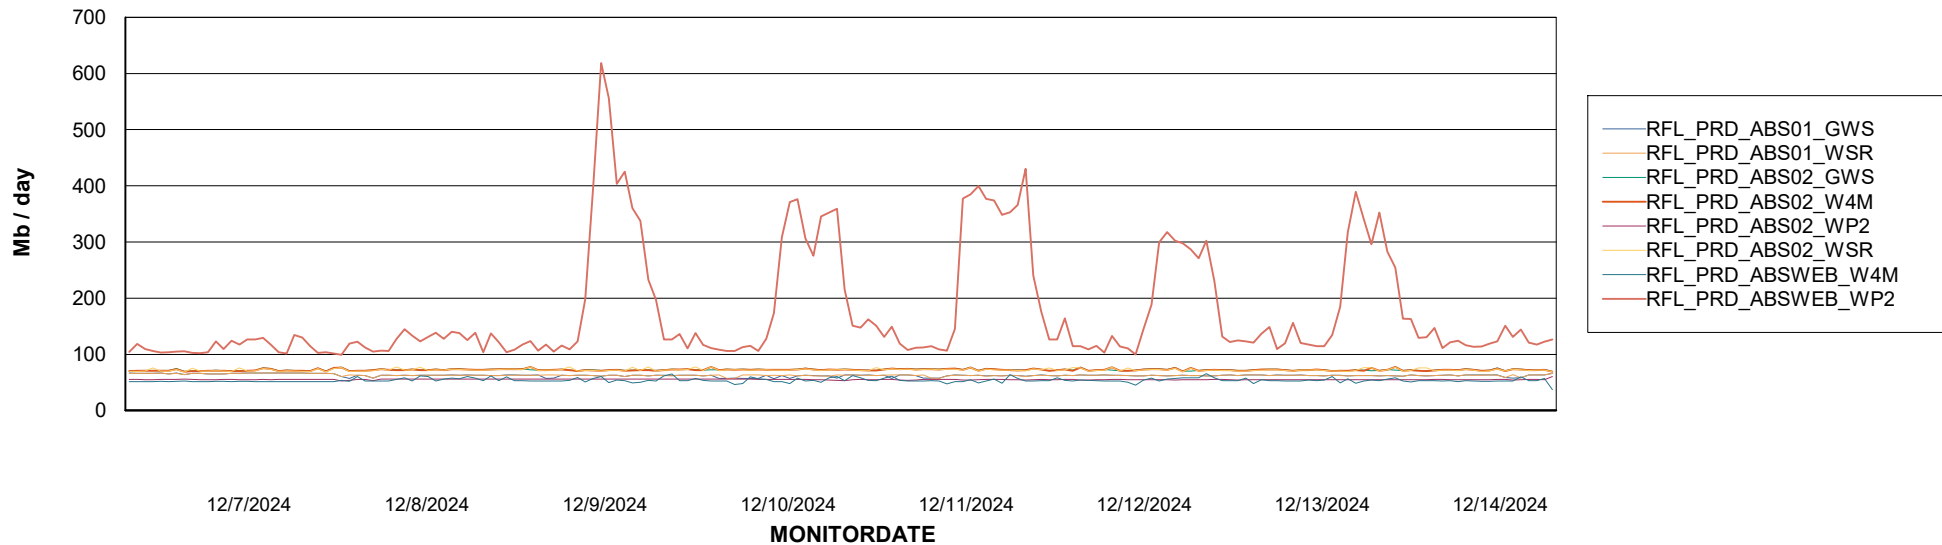

ABSSolute Web Component Services

Avg memory used per ABS Web component