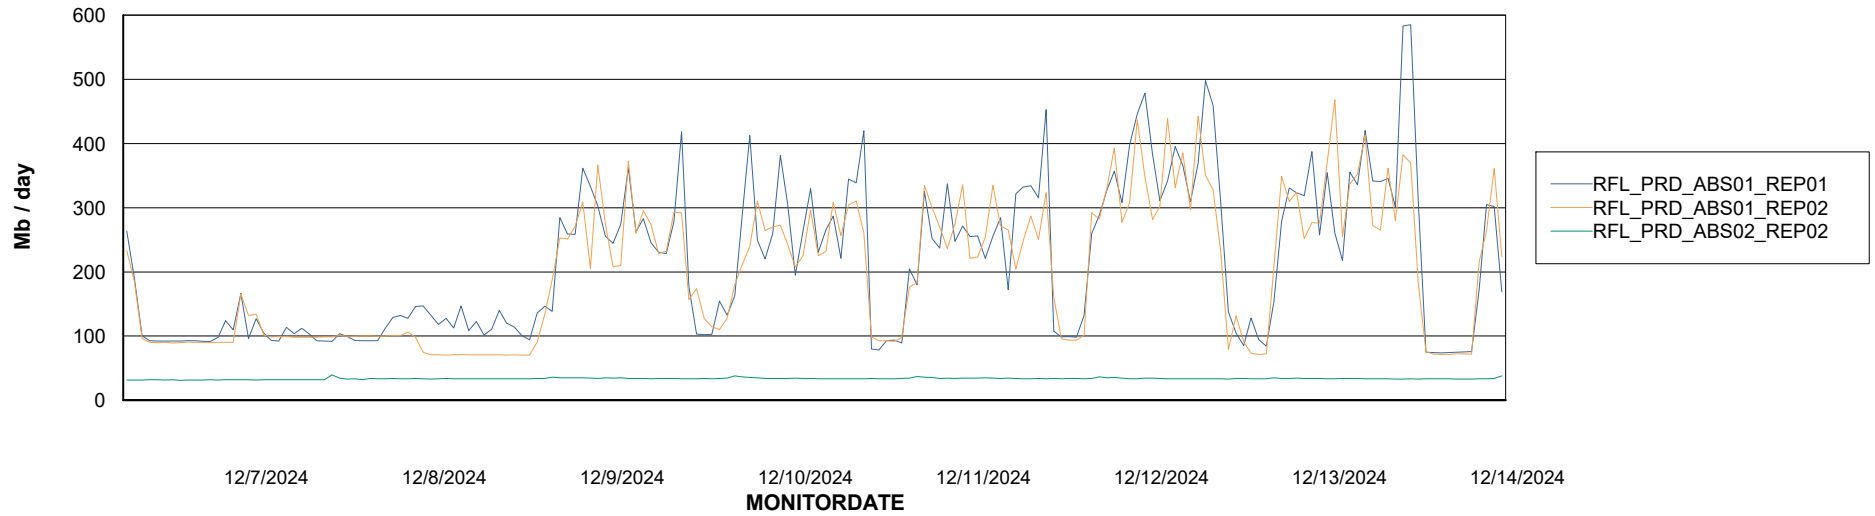

Avg memory used per ABS Server Service

Avg users per day per ABS server

Weekly SLA Customer Report

Customer RFL_Production
Database ID 36

ABSSolute Application ReportServer Services

Avg memory used per ReportServer Service