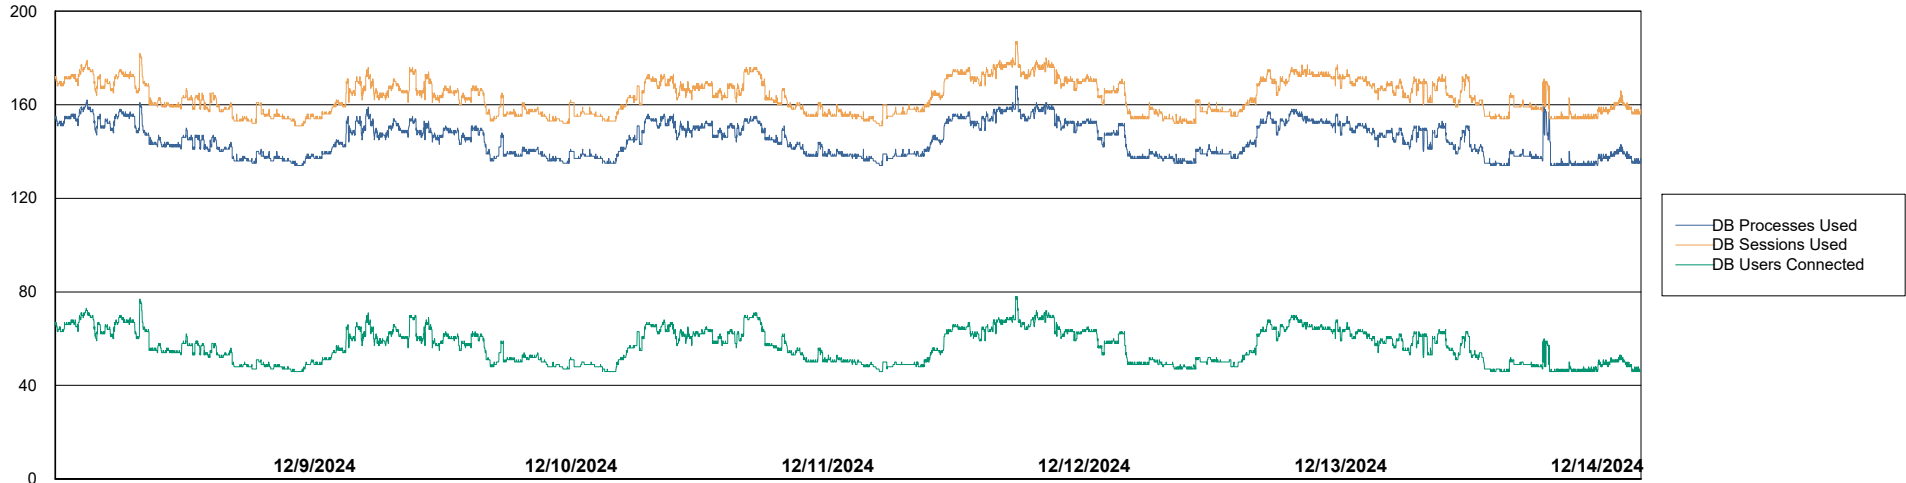

Weekly SLA Customer Report

Customer RFL_Production
Database ID 36

Harddisk Usage RFL_PRD_ABSWEB

	Free disk space on C: (%)	Total disk space on C: (Gb)	Used disk space on C: (Gb)
12/14/2024	73	126	34
12/13/2024	73	126	34
12/12/2024	73	126	34
12/11/2024	73	126	34
12/10/2024	73	126	34
12/9/2024	73	126	34
12/8/2024	73	126	34

Weekly SLA Customer Report

Customer RFL_Production
Database ID 36

Database Performance RFL_PRD_ABS01_DB

Weekly SLA Customer Report

Customer RFL_Production
Database ID 36

Database Performance RFL_PRD_ABS02_STB_DB