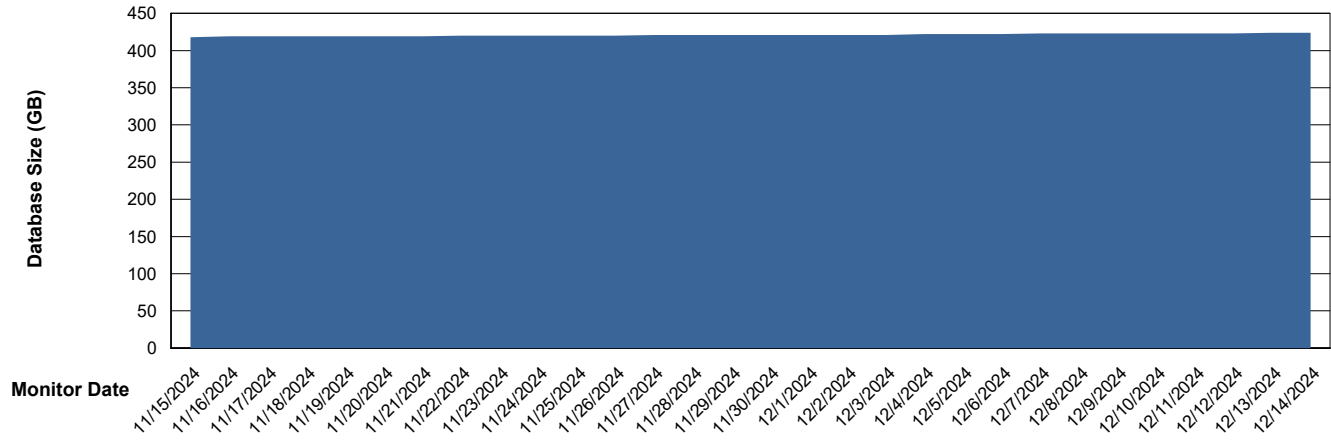

DB Processes Max 300

Weekly SLA Customer Report

Customer NOA_Production (24/7)
Database ID 116

Database Performance NOA_PRD_NOVOBI_ABS1

Weekly SLA Customer Report

Customer NOA_Production (24/7)
Database ID 116

DATABASE SIZE NOA_PRD_NovoABS01_ABS1

Database growth over last month

DATABASE SIZE NOA_PRD_NOVOBI_ABS1

Database growth over last month

Weekly SLA Customer Report

Customer NOA_Production (24/7)
 Database ID 116