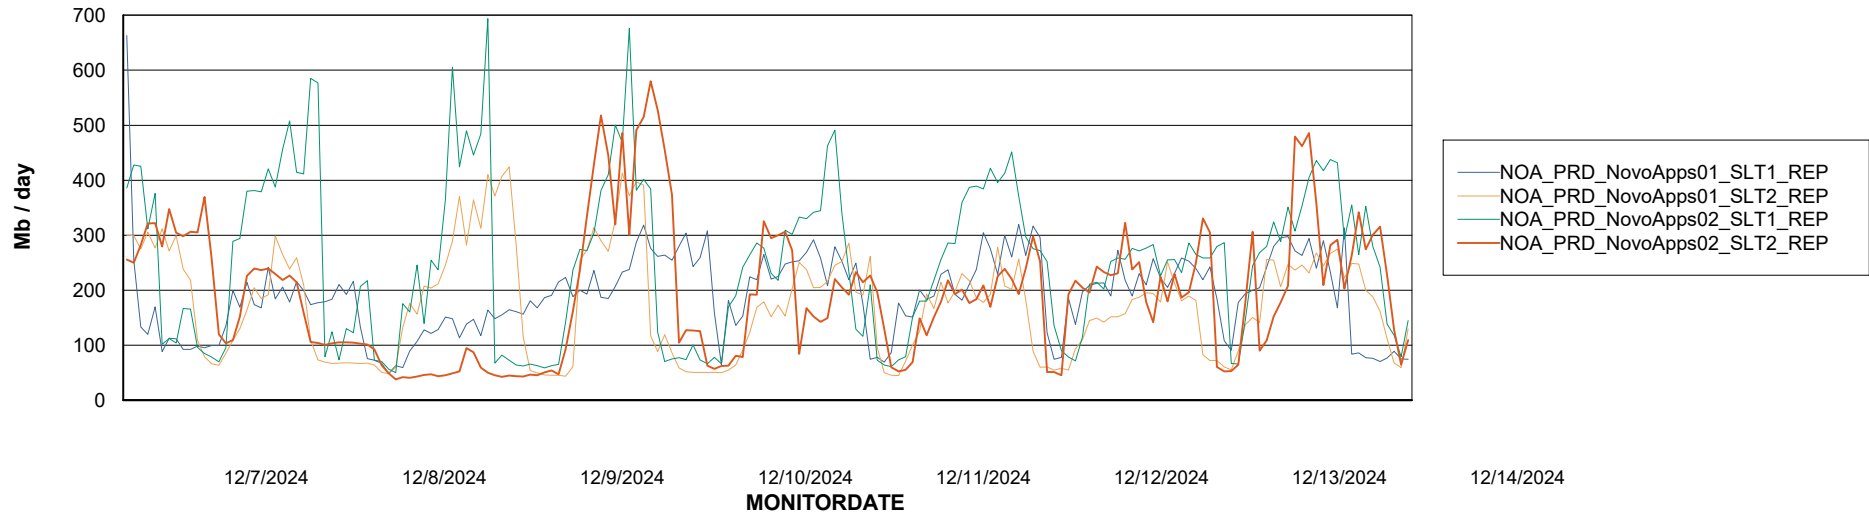

ABSSolute Application ReportServer Services

Avg memory used per ReportServer Service