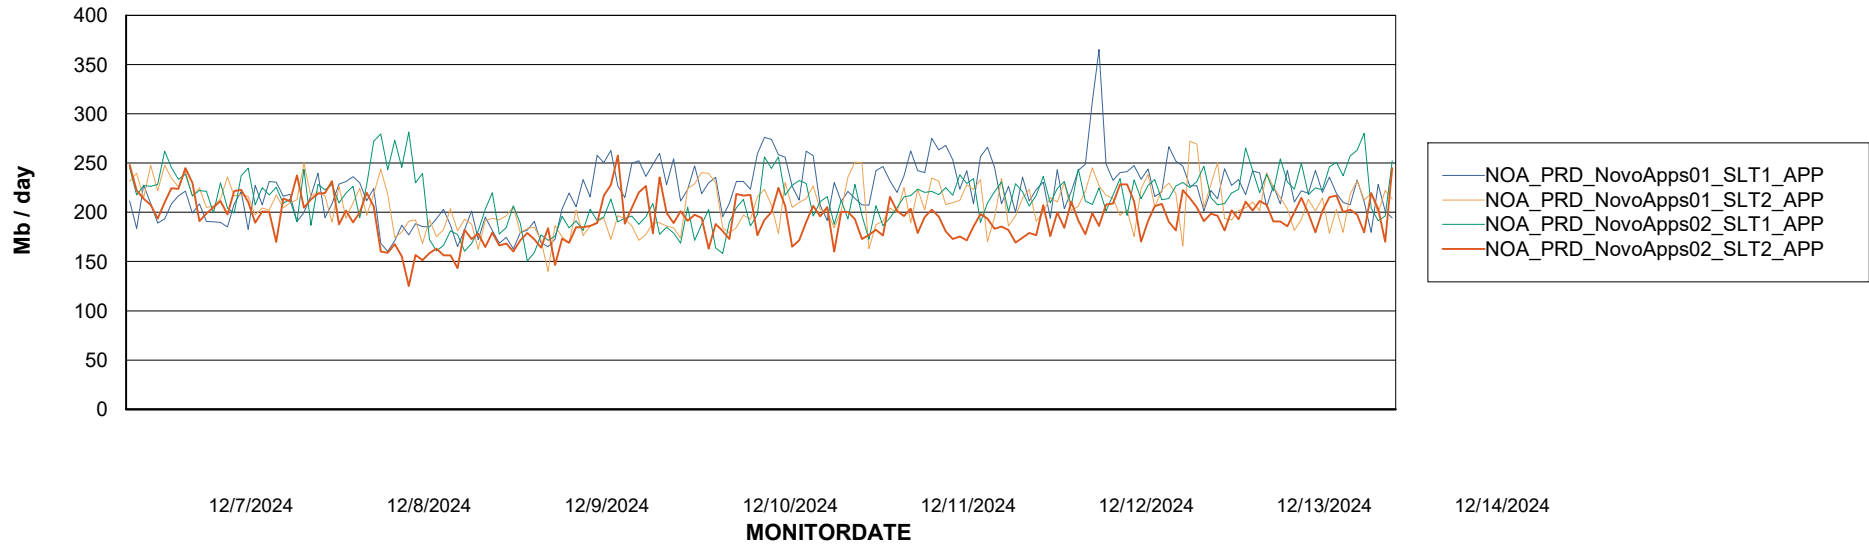

ABSSolute Application Server Services

Avg memory used per ABS Server Service