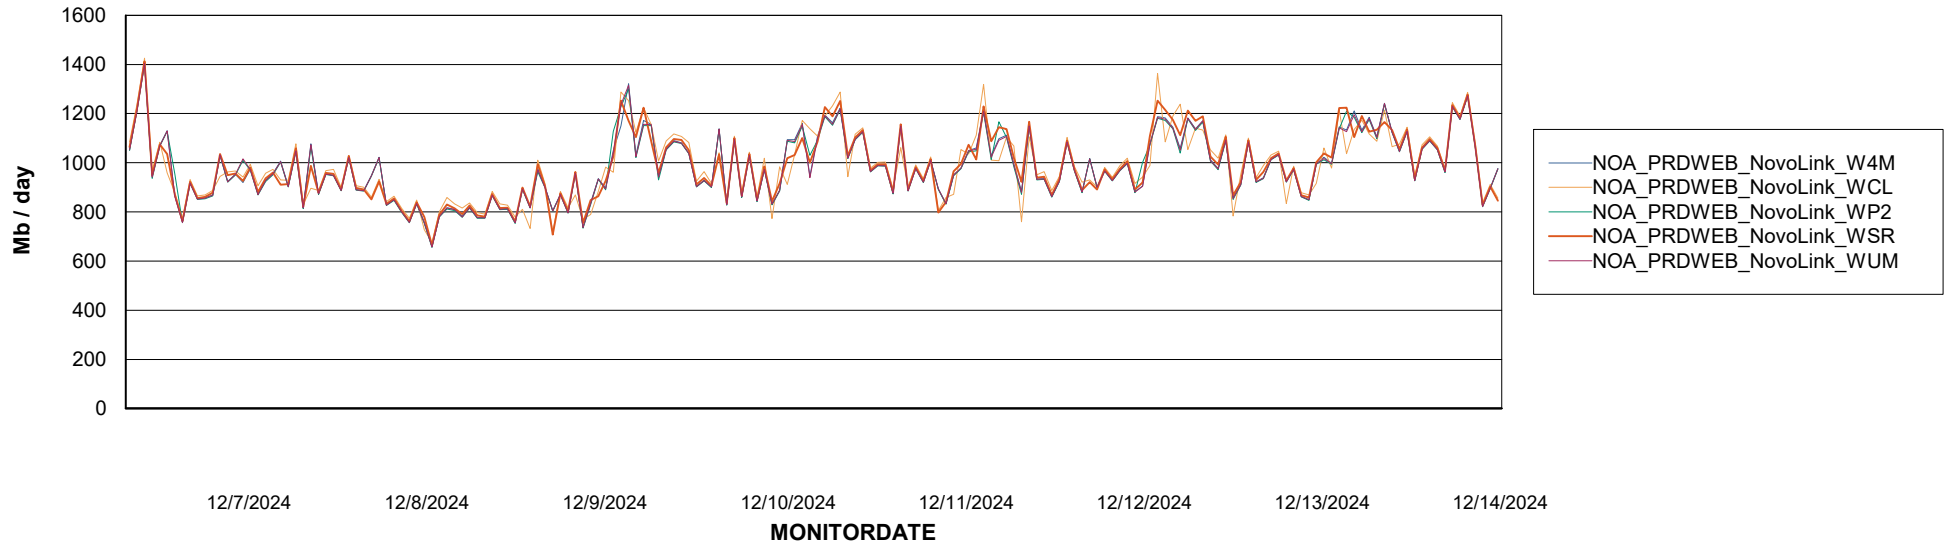

Avg memory used per ReportServer Service

Weekly SLA Customer Report

Customer NOA_Production (24/7)
Database ID 116

ABSolute Web Component Services

Avg memory used per ABS Web component

Weekly SLA Customer Report