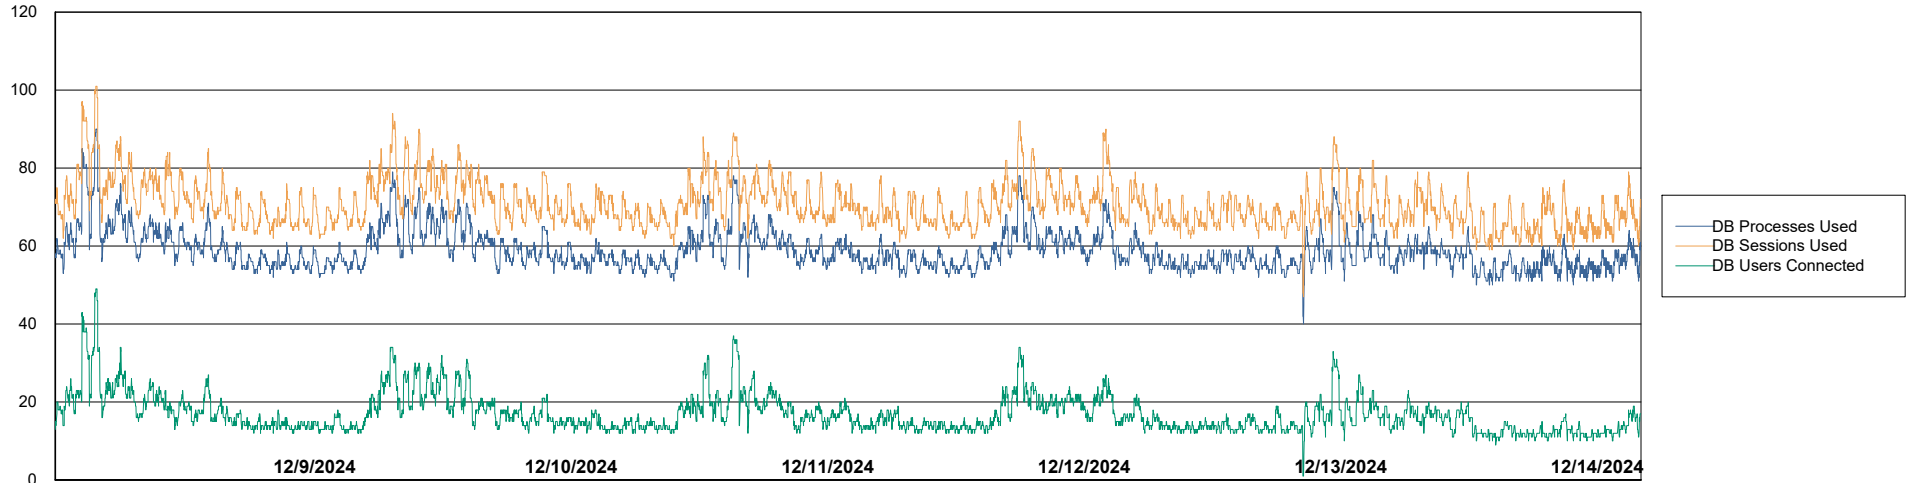

DB Processes Max 300

Weekly SLA Customer Report

Customer NOA_Production (24/7)
Database ID 116

Database Performance NOA_PRD_NOVOBI_ABS1

Weekly SLA Customer Report

Customer NOA_Production (24/7)
Database ID 116