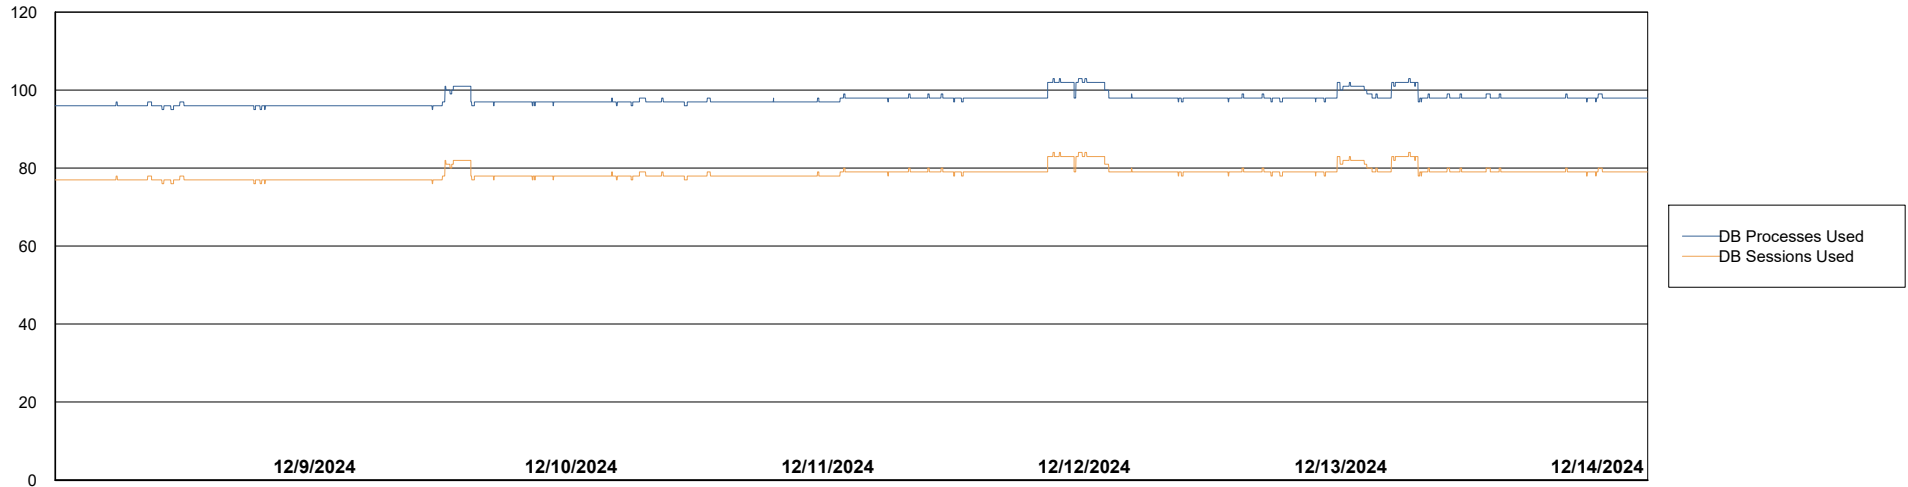

Database Performance LTS_PRD_CLSABSDB02_HSBABS1

DB Processes Max 4
DB Processes Max 0
DB Processes Max 1,000