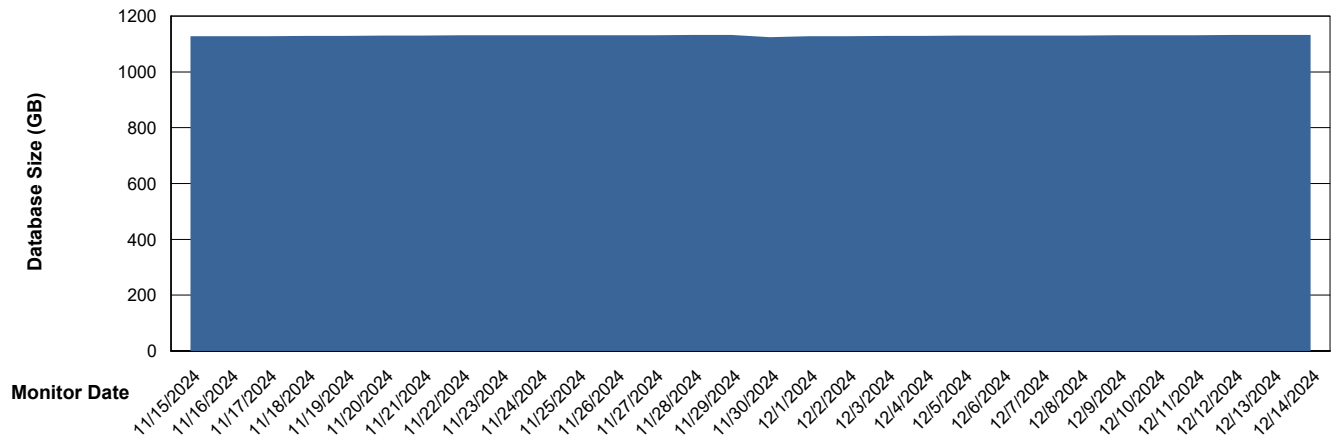

Customer LTS(CleanLease)_Production
Database ID 126

DATABASE SIZE LTS_PRD_CLSABSBI01_ABS1

Database growth over last month

DATABASE SIZE LTS_PRD_CLSABSDB01_ABS1

Database growth over last month

Weekly SLA Customer Report