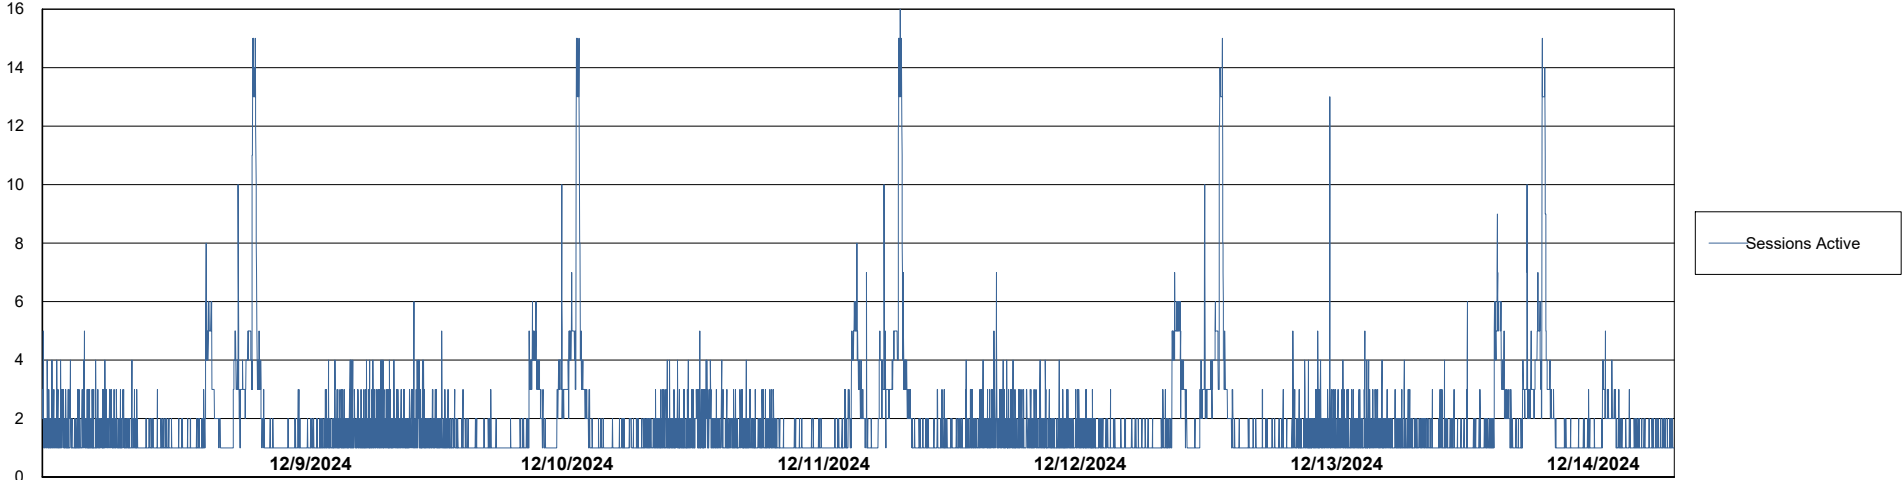

Weekly SLA Customer Report

Customer LTS(CleanLease)_Production
Database ID 126

Database Performance LTS_PRD_CLSABSBI01_ABS1

Weekly SLA Customer Report

Customer LTS(CleanLease)_Production
Database ID 126

Database Performance LTS_PRD_CLSABSD01_ABS1