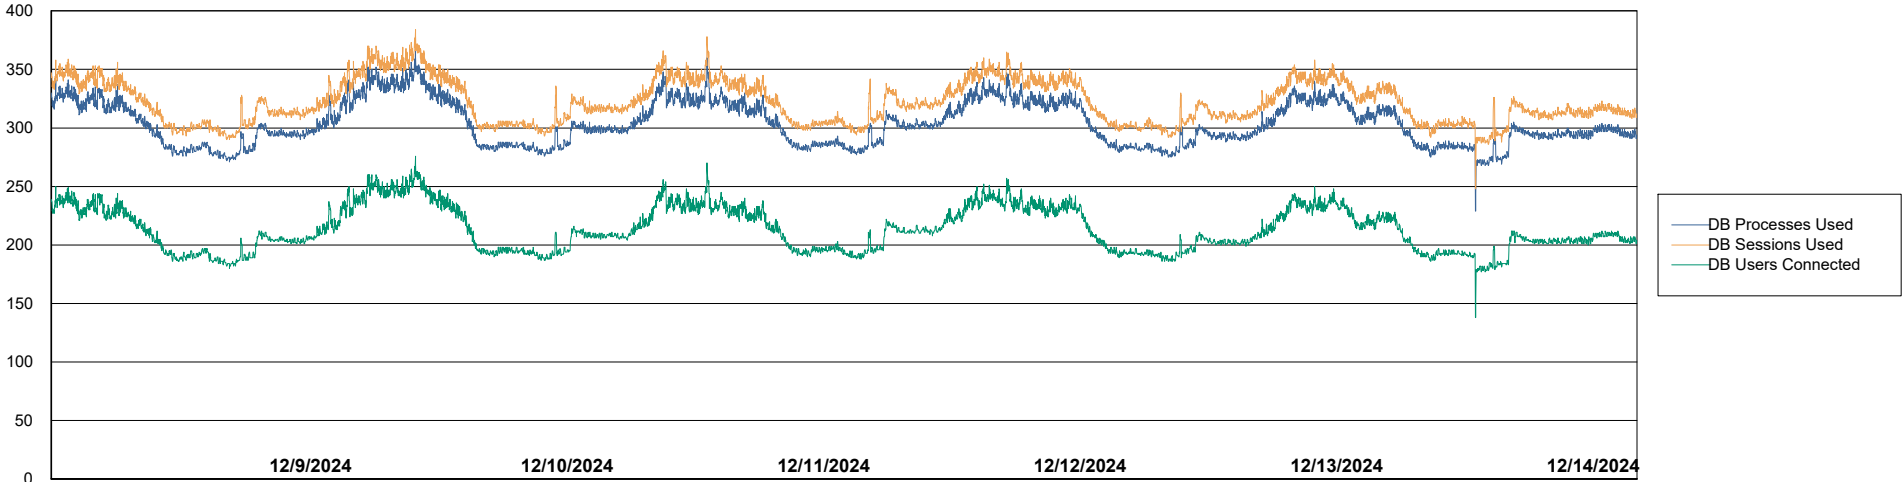

Weekly SLA Customer Report

Customer LTS(CleanLease)_Production
Database ID 126

Database Performance LTS_PRD_CLSABSBI01_ABS1

Weekly SLA Customer Report

Customer LTS(CleanLease)_Production
Database ID 126

Database Performance LTS_PRD_CLSABSD01_ABS1