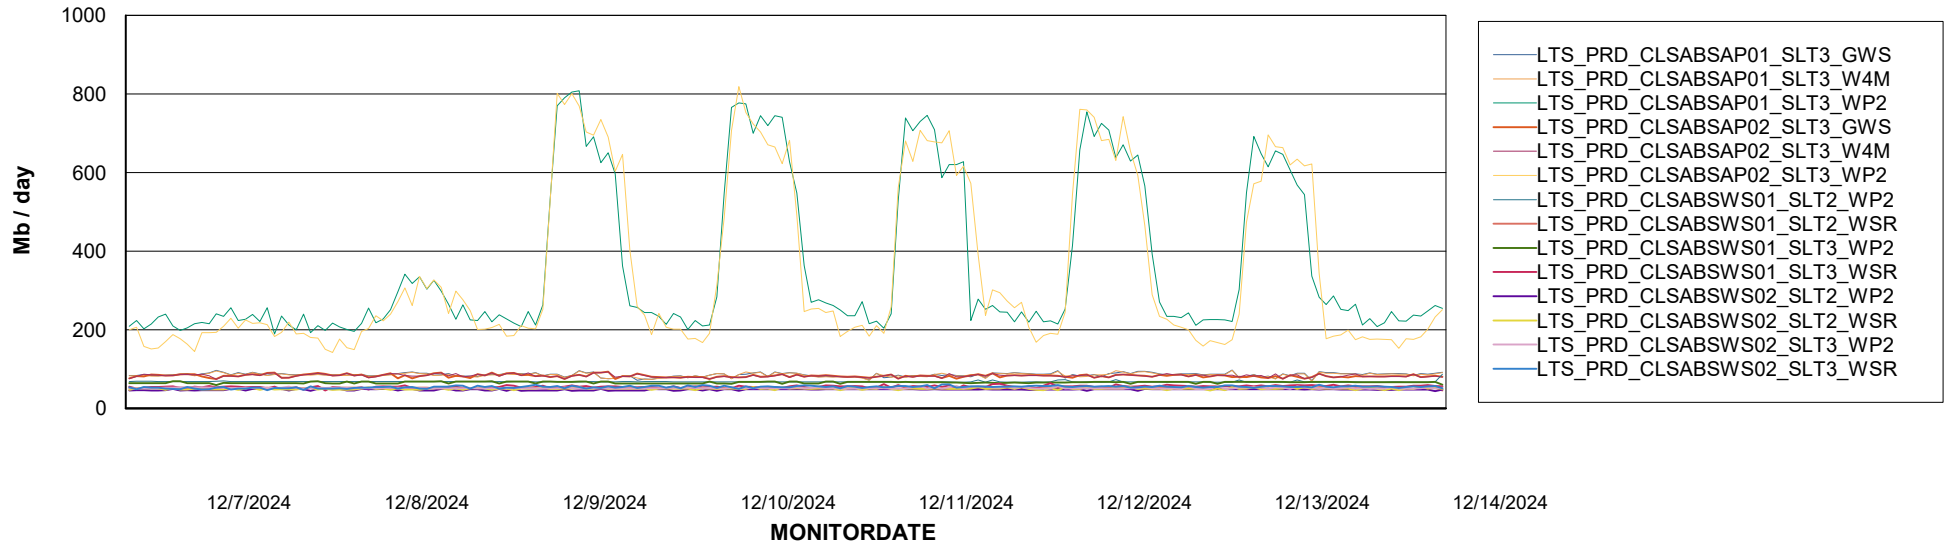

ABSSolute Web Component Services

Avg memory used per ABS Web component