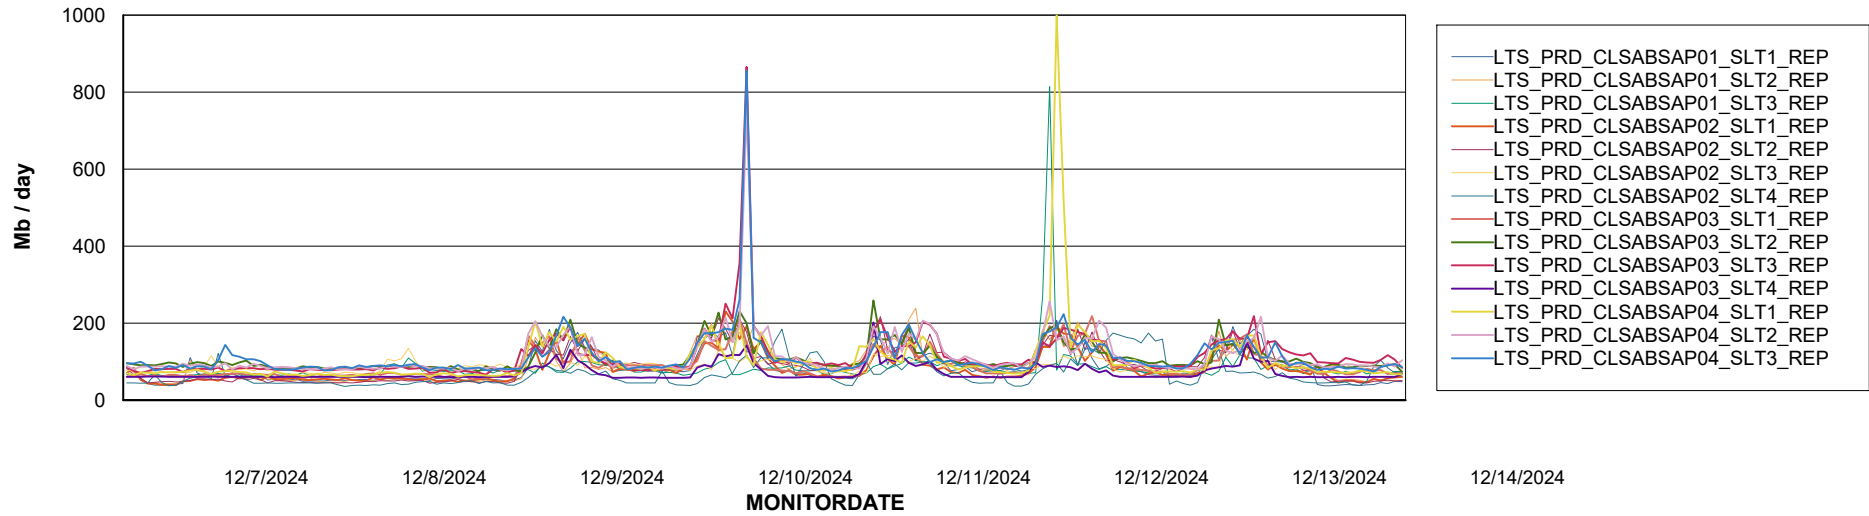

ABSSolute Application ReportServer Services

Avg memory used per ReportServer Service