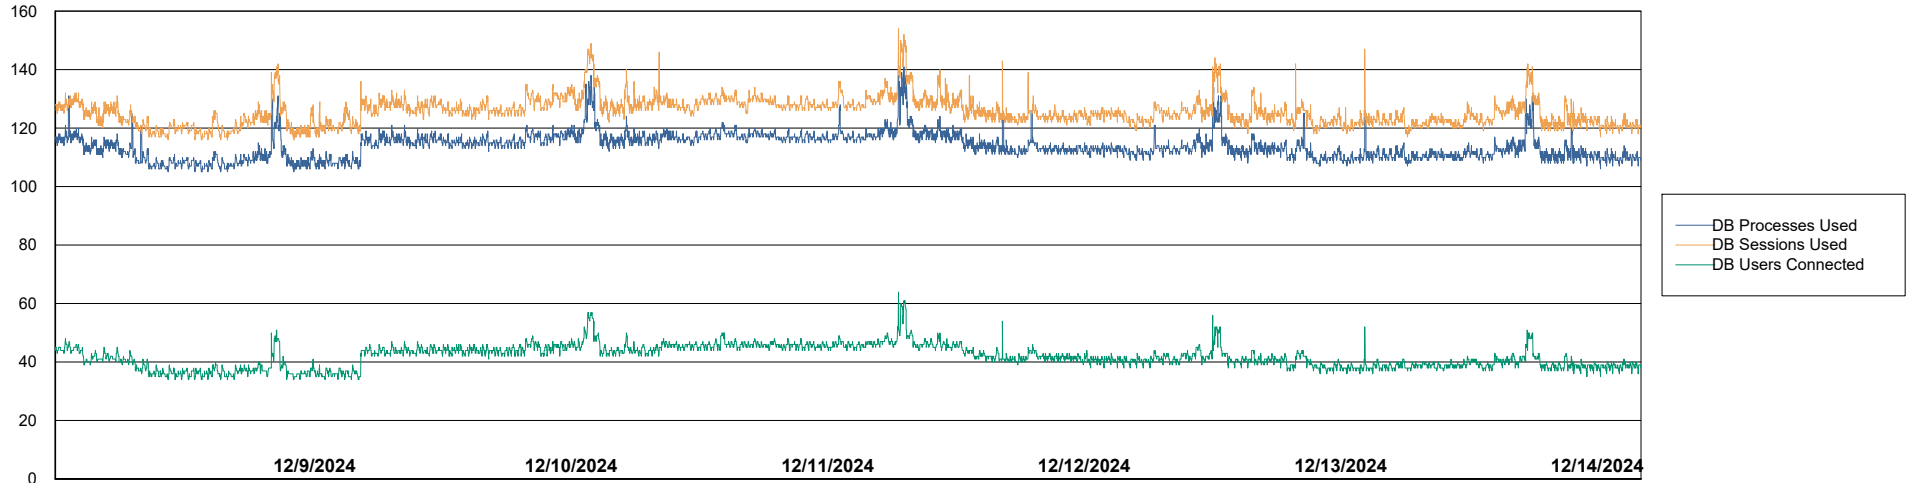

Database Performance LTS_PRD_CLSABSBI01_ABS1