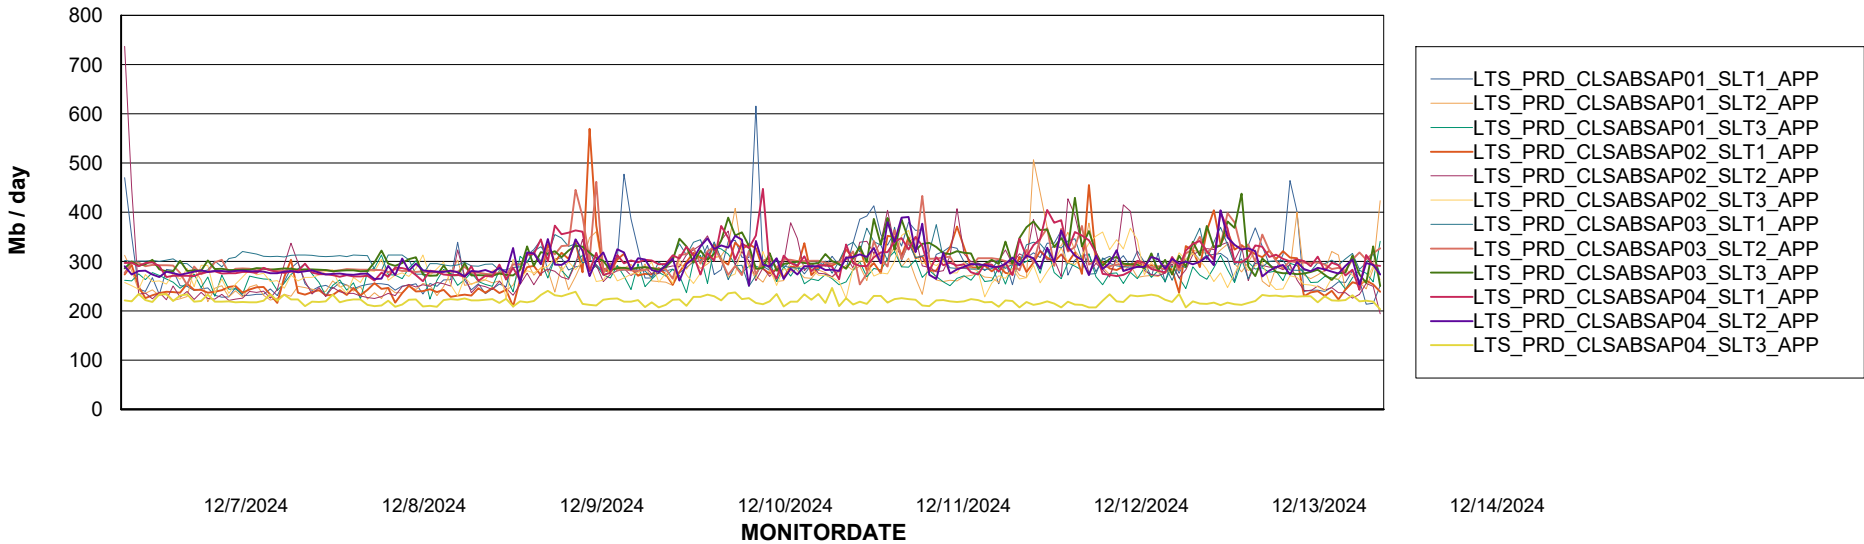

ABSSolute Application Server Services

Avg memory used per ABS Server Service