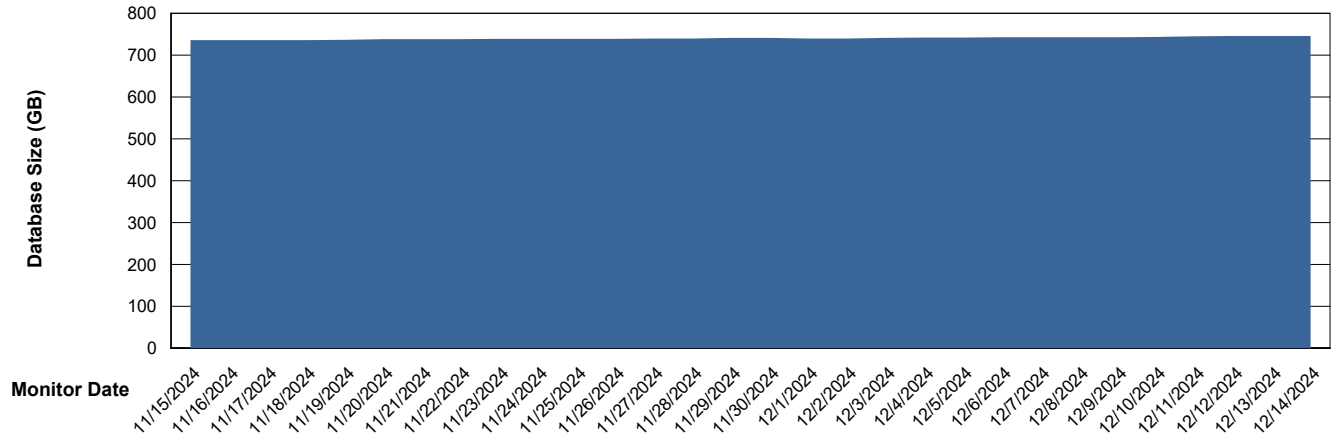

DATABASE SIZE LTS_PRD_CLSABSBI01_ABS1

Database growth over last month