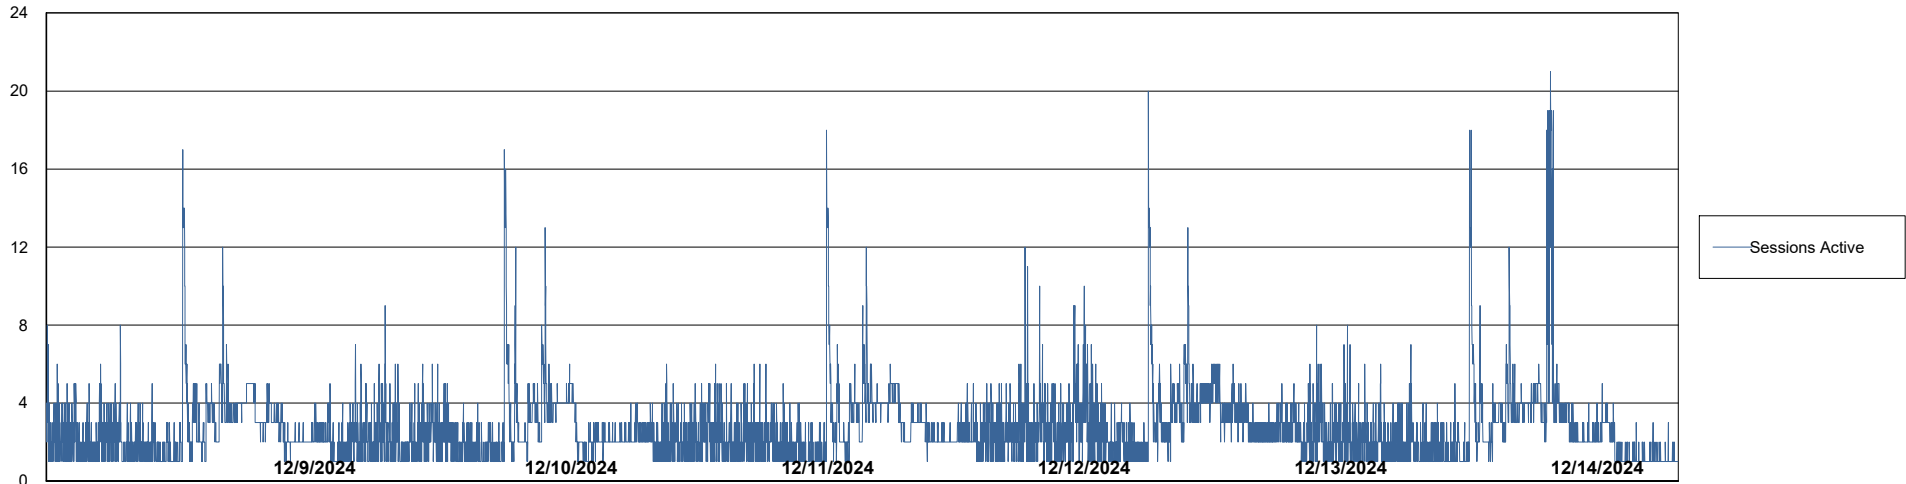

Database Performance KLH_PRD_SRSD01_ABS1