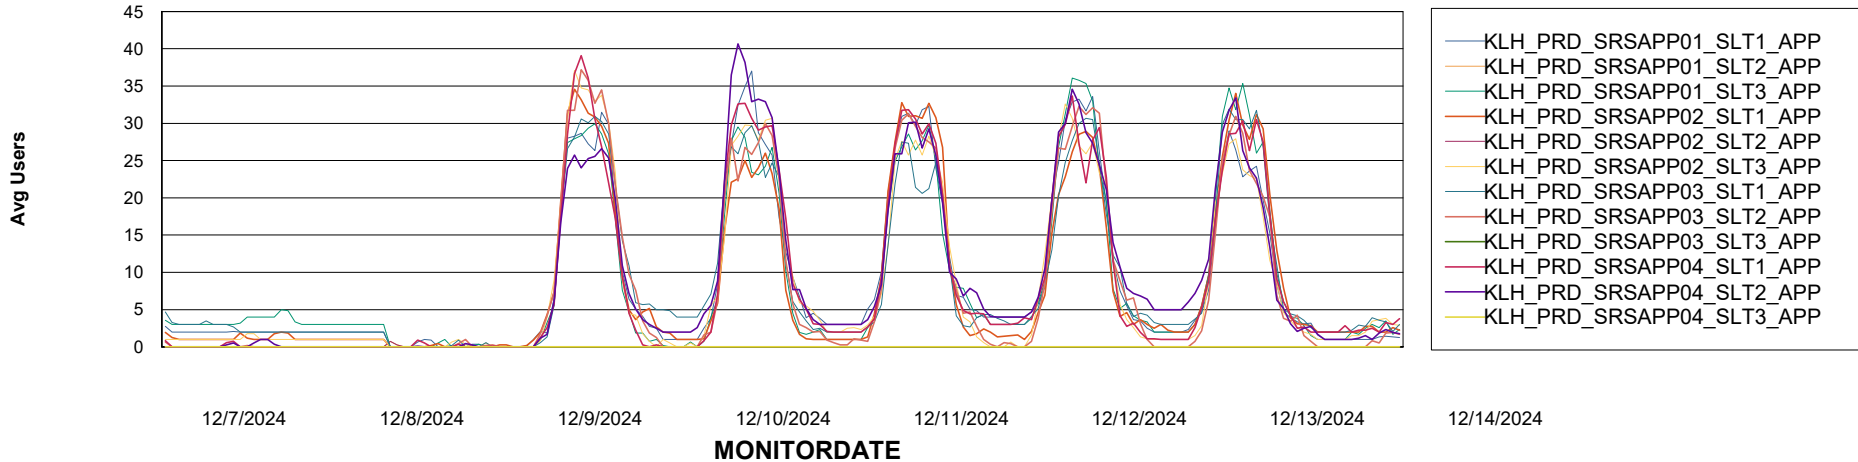

Customer KLH_Production (24/7)
Database ID 139

ABSolute Application Server Services

Avg memory used per ABS Server Service

Avg users per day per ABS server

Weekly SLA Customer Report

Customer KLH_Production (24/7)
Database ID 139