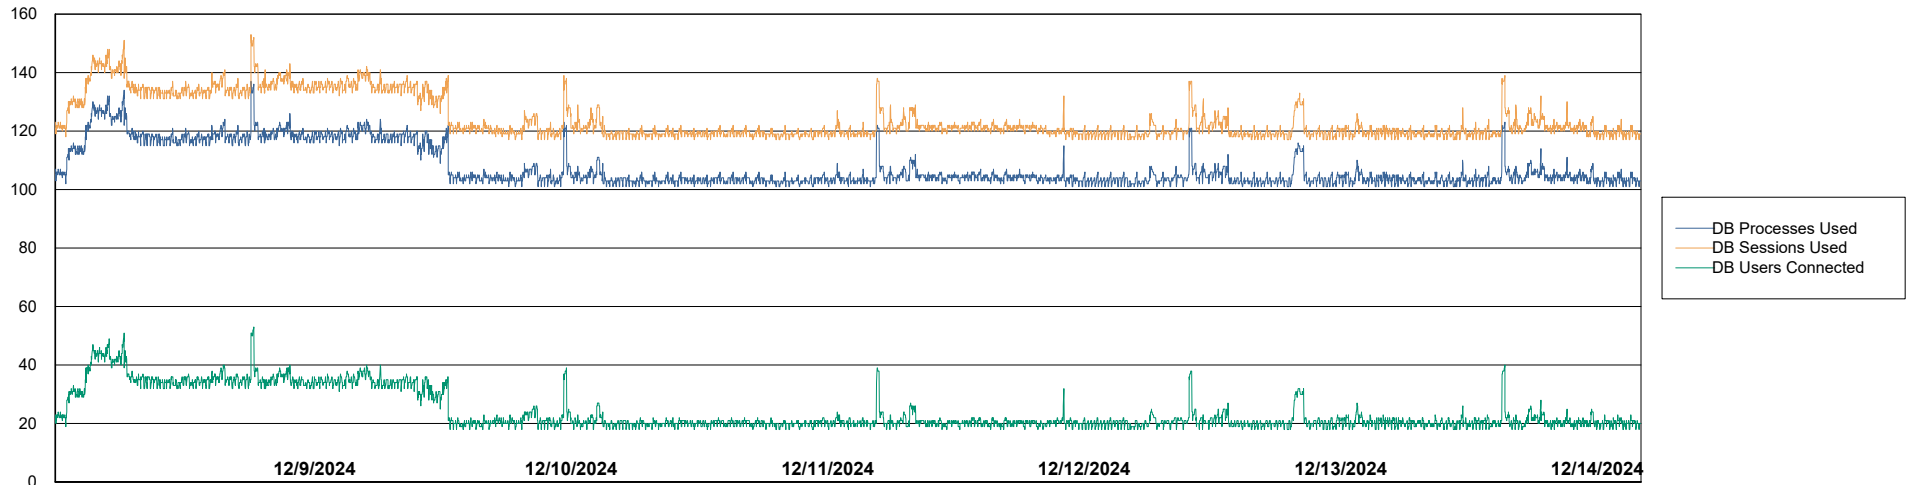

Weekly SLA Customer Report

Customer KLH_Production (24/7)
Database ID 139

Database Performance KLH_PRD_SRSBIDB01_ABS1

Weekly SLA Customer Report

Customer KLH_Production (24/7)
Database ID 139

Database Performance KLH_PRD_SRSBIDB02_ABS1