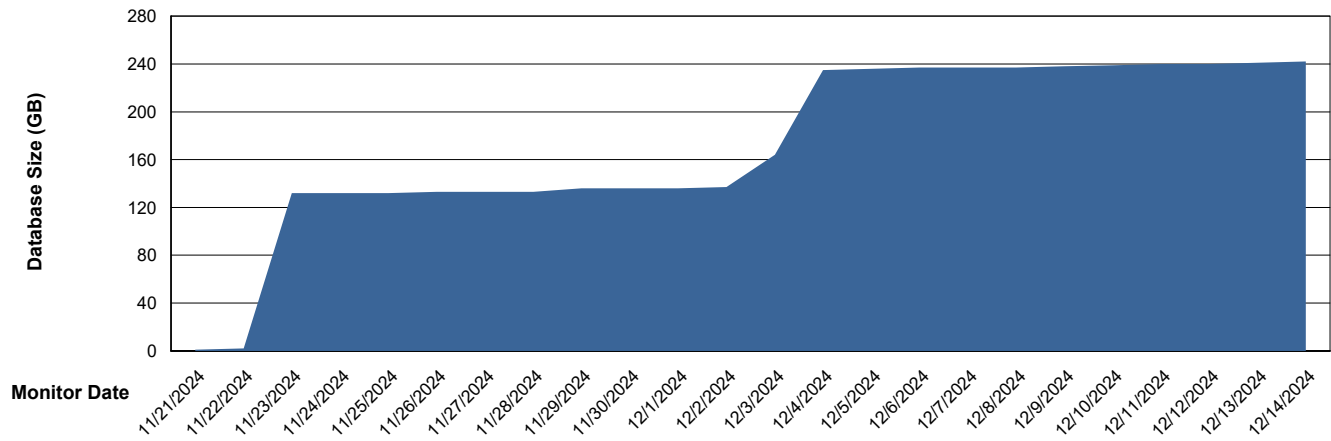

DB Processes Max 0
DB Processes Max 1,000
DB Processes Max 4

Weekly SLA Customer Report

Customer KLH_Production (24/7)
Database ID 139

DATABASE SIZE KLH_PRD_SRSBIDB01_ABS1

Database growth over last month

DATABASE SIZE KLH_PRD_SRSBIDB02_ABS1

Database growth over last month

Weekly SLA Customer Report

Customer KLH_Production (24/7)
Database ID 139

DATABASE SIZE KLH_PRD_SRSDB01_ABS1

Database growth over last month

Weekly SLA Customer Report

Customer KLH_Production (24/7)
 Database ID 139