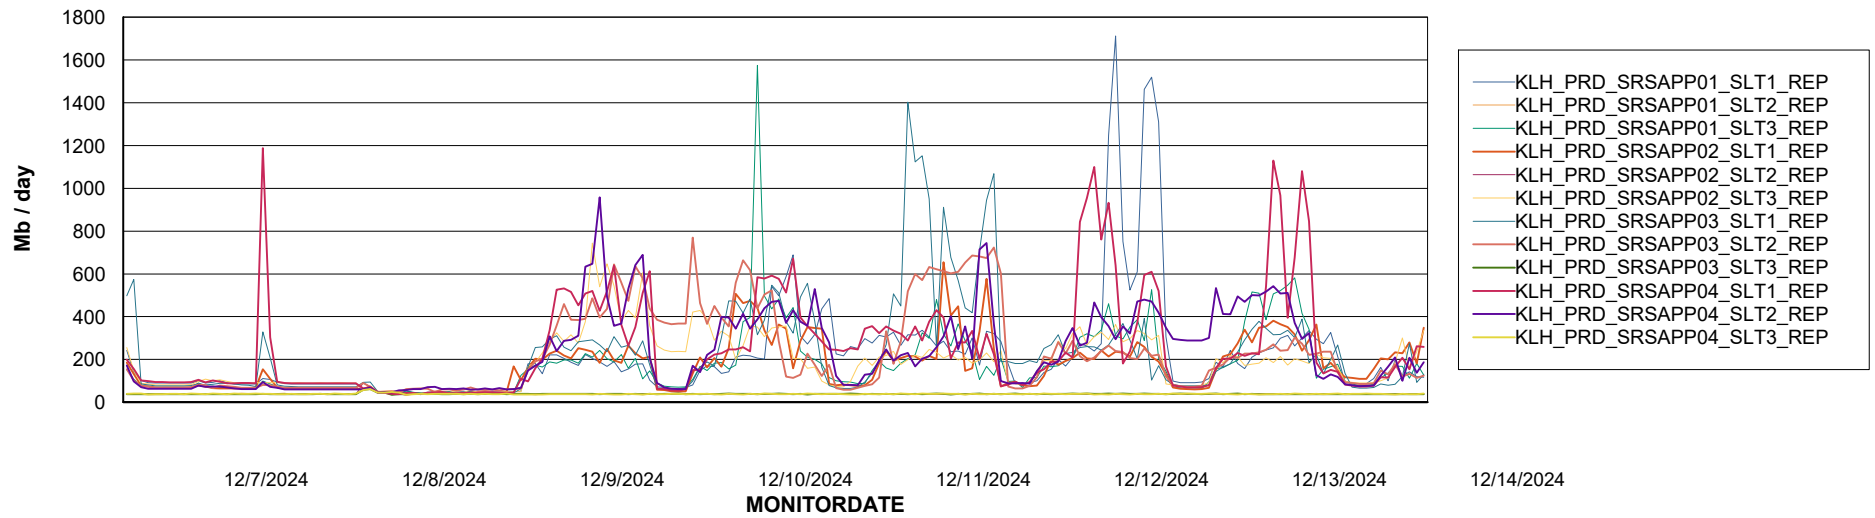

ABSSolute Application ReportServer Services

Avg memory used per ReportServer Service