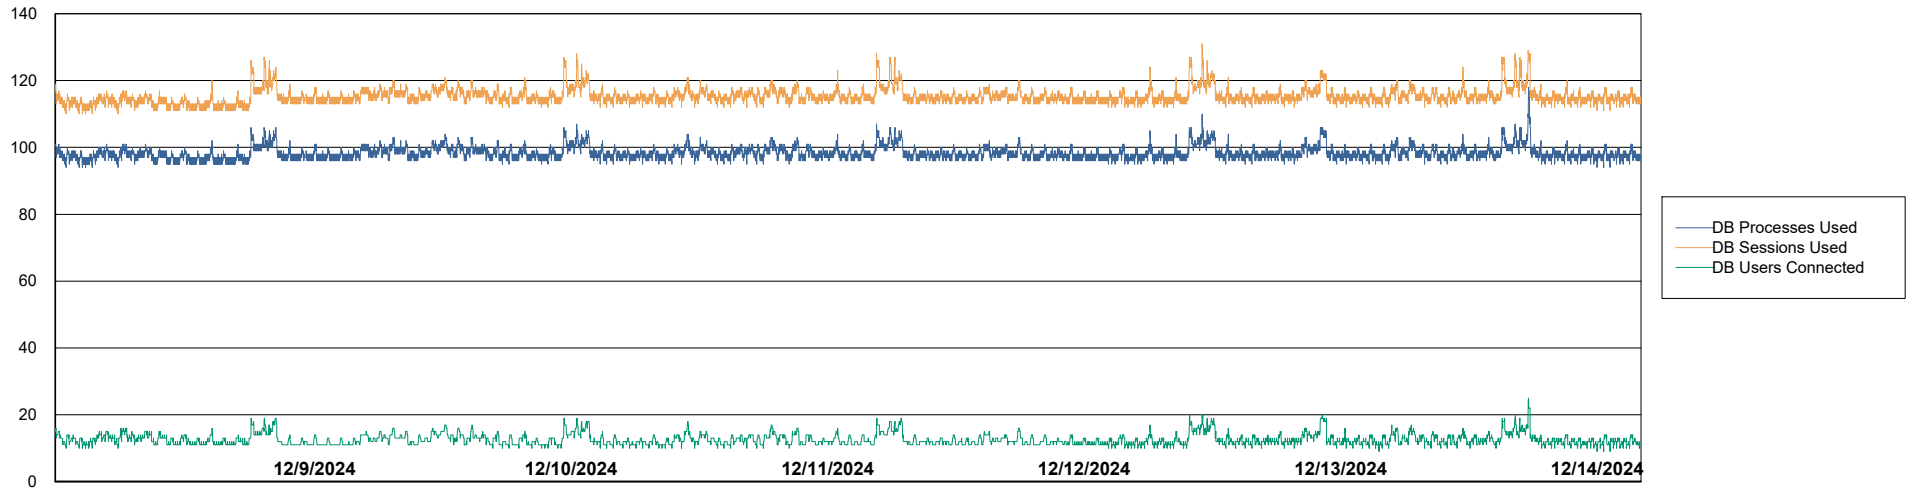

Weekly SLA Customer Report

Customer KLH_Production (24/7)
Database ID 139

Database Performance KLH_PRD_SRSBIDB01_ABS1

Weekly SLA Customer Report

Customer KLH_Production (24/7)
Database ID 139

Database Performance KLH_PRD_SRSBIDB02_ABS1