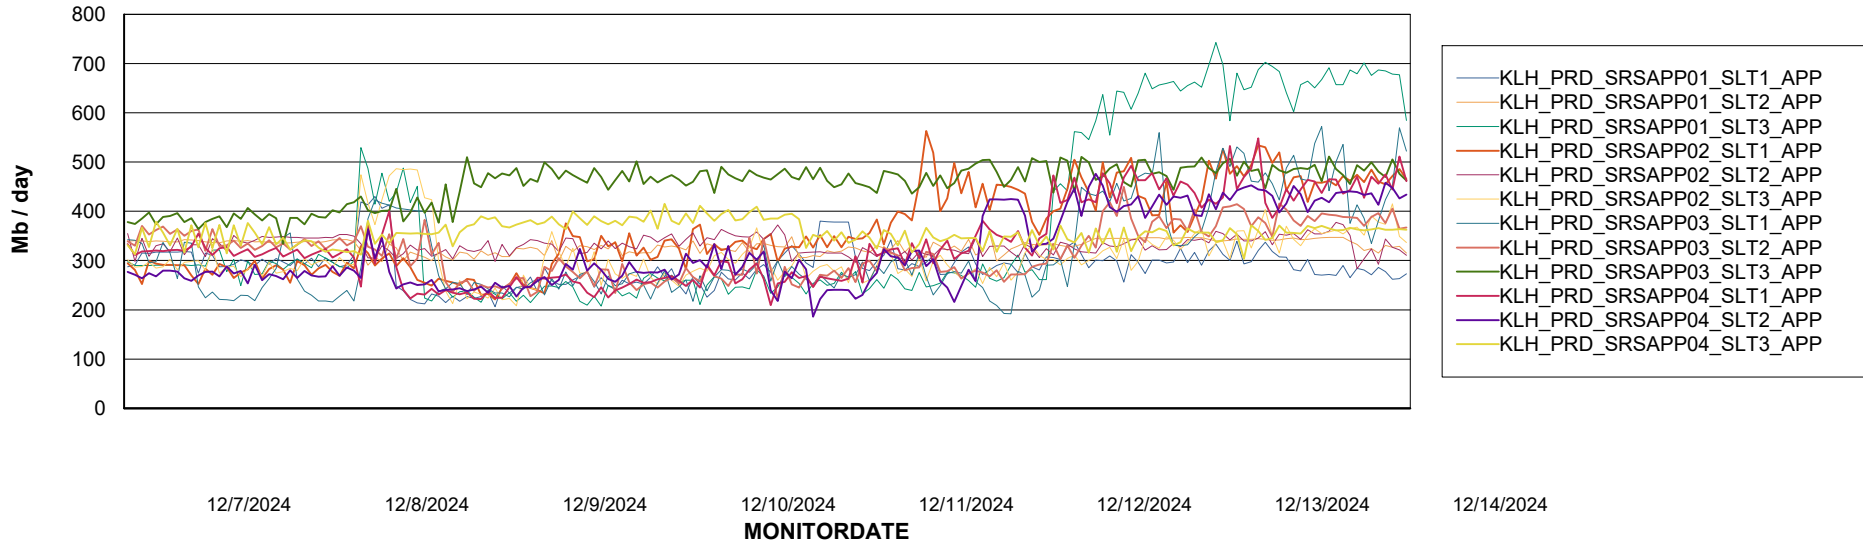

ABSolute Application Server Services

Avg memory used per ABS Server Service