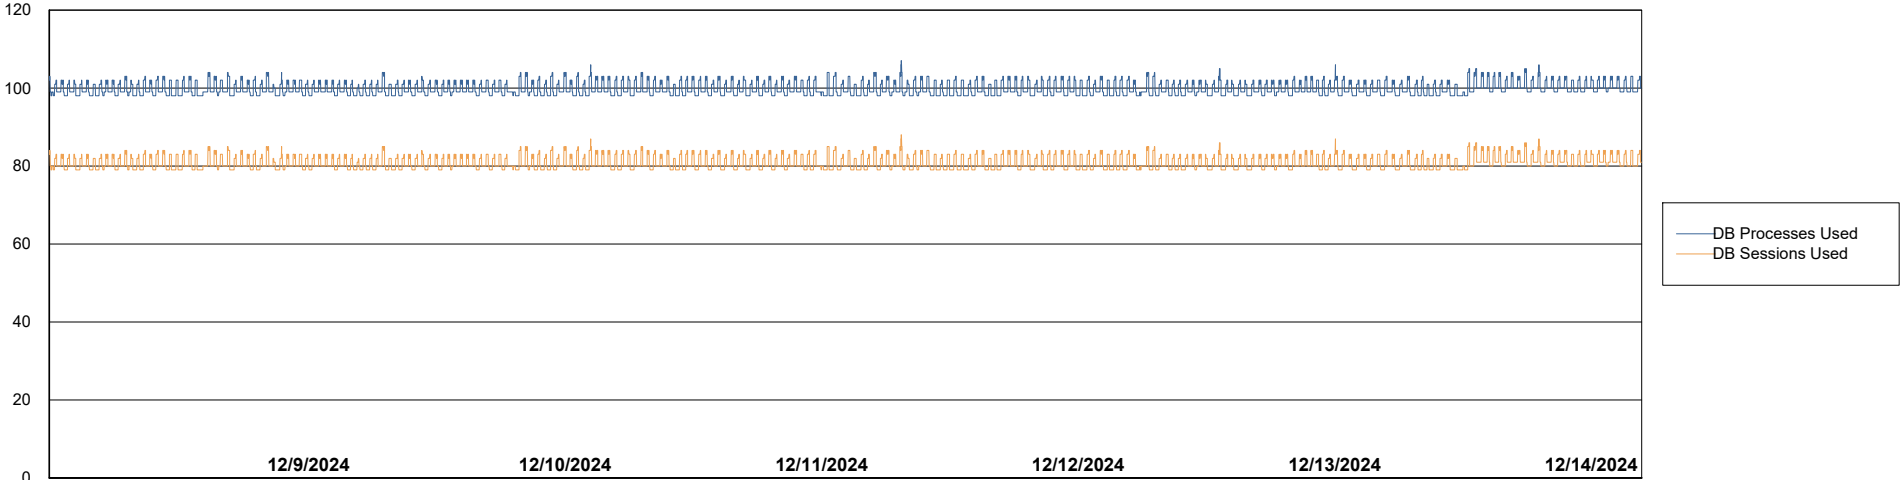

Database Performance KLH_PRD_SRSD02_HSBABS1

DB Processes Max 0
DB Processes Max 1,000
DB Processes Max 4