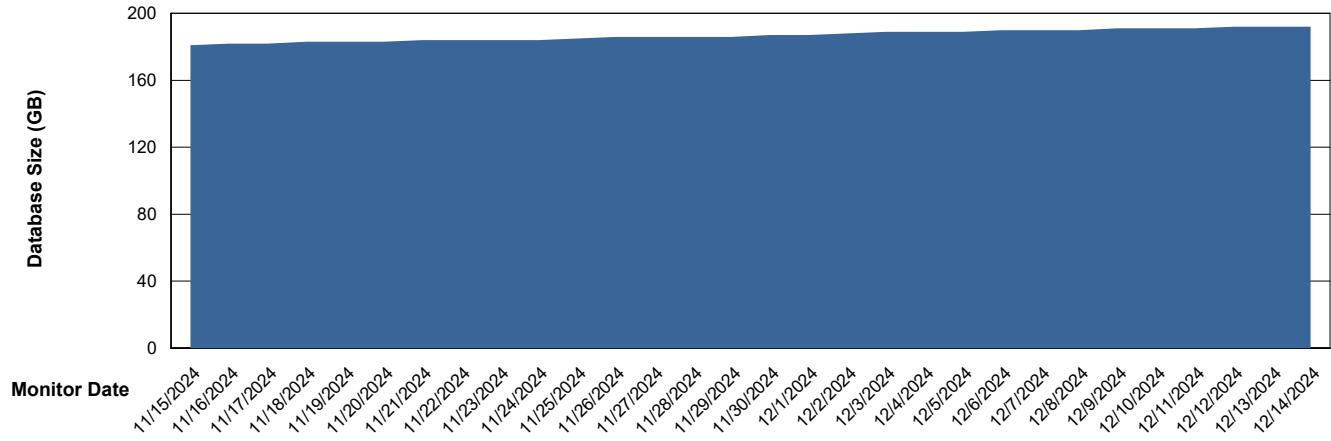

DB Processes Max 0
DB Processes Max 1,000
DB Processes Max 4

Weekly SLA Customer Report

Customer KLH_Production (24/7)
Database ID 139

DATABASE SIZE KLH_PRD_SRSBIDB01_ABS1

Database growth over last month

DATABASE SIZE KLH_PRD_SRSBIDB02_ABS1

Database growth over last month

Weekly SLA Customer Report

Customer KLH_Production (24/7)
Database ID 139

DATABASE SIZE KLH_PRD_SRSDB01_ABS1

Database growth over last month

Weekly SLA Customer Report

Customer KLH_Production (24/7)
 Database ID 139