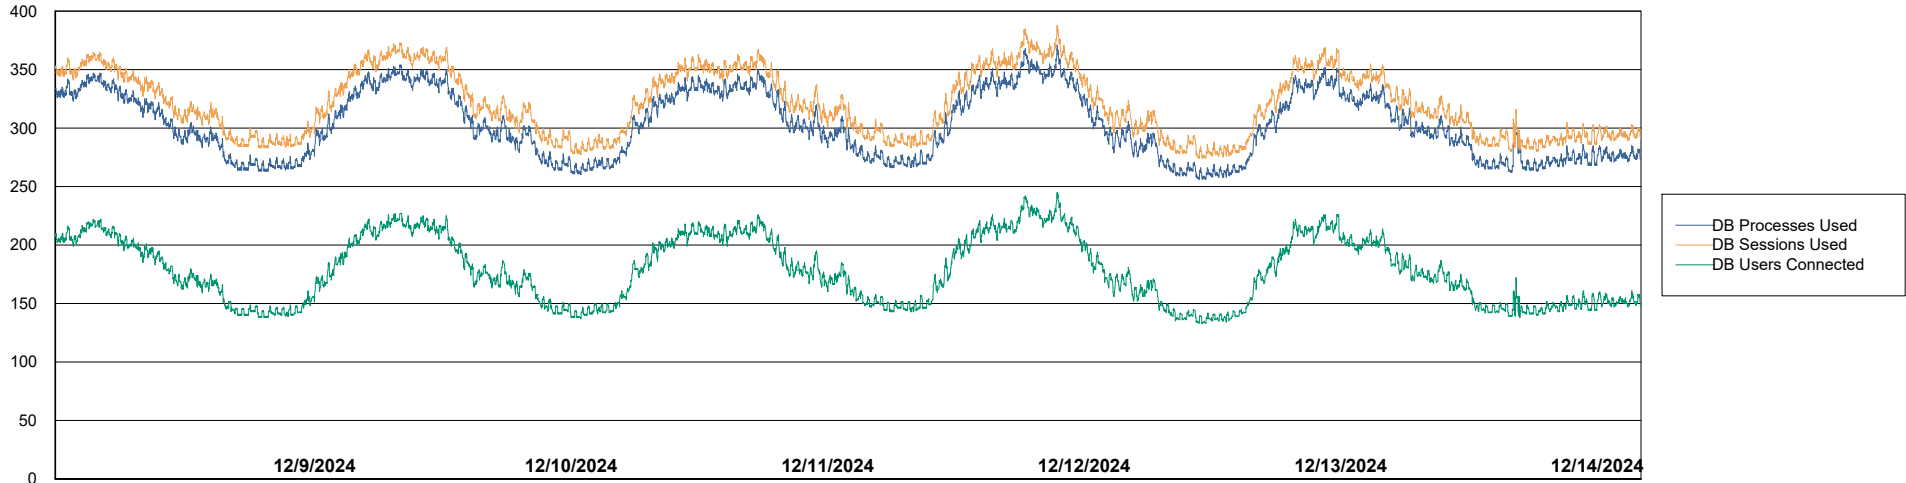

Database Performance KLH_PRD_SRSD01_ABS1