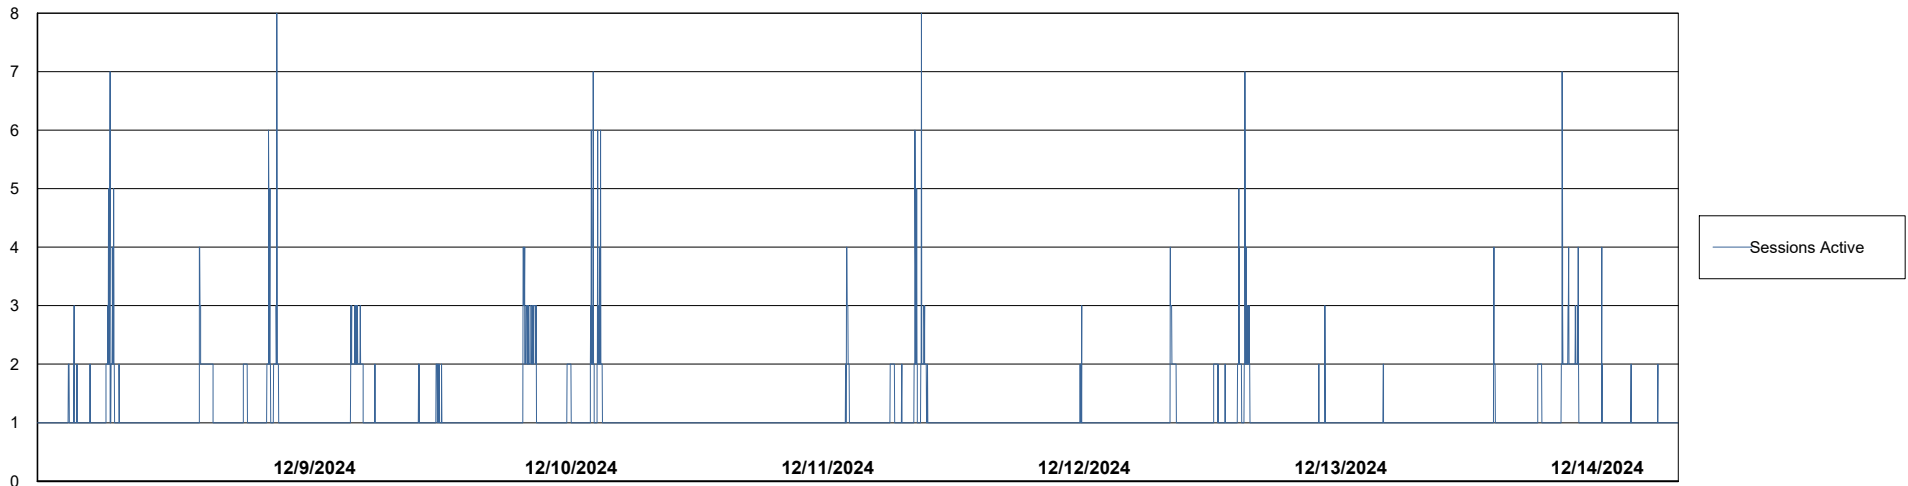

Weekly SLA Customer Report

Customer KLH_Production (24/7)
Database ID 139

Database Performance KLH_PRD_SRSBIDB01_ABS1

Weekly SLA Customer Report

Customer KLH_Production (24/7)
Database ID 139

Database Performance KLH_PRD_SRSBIDB02_ABS1