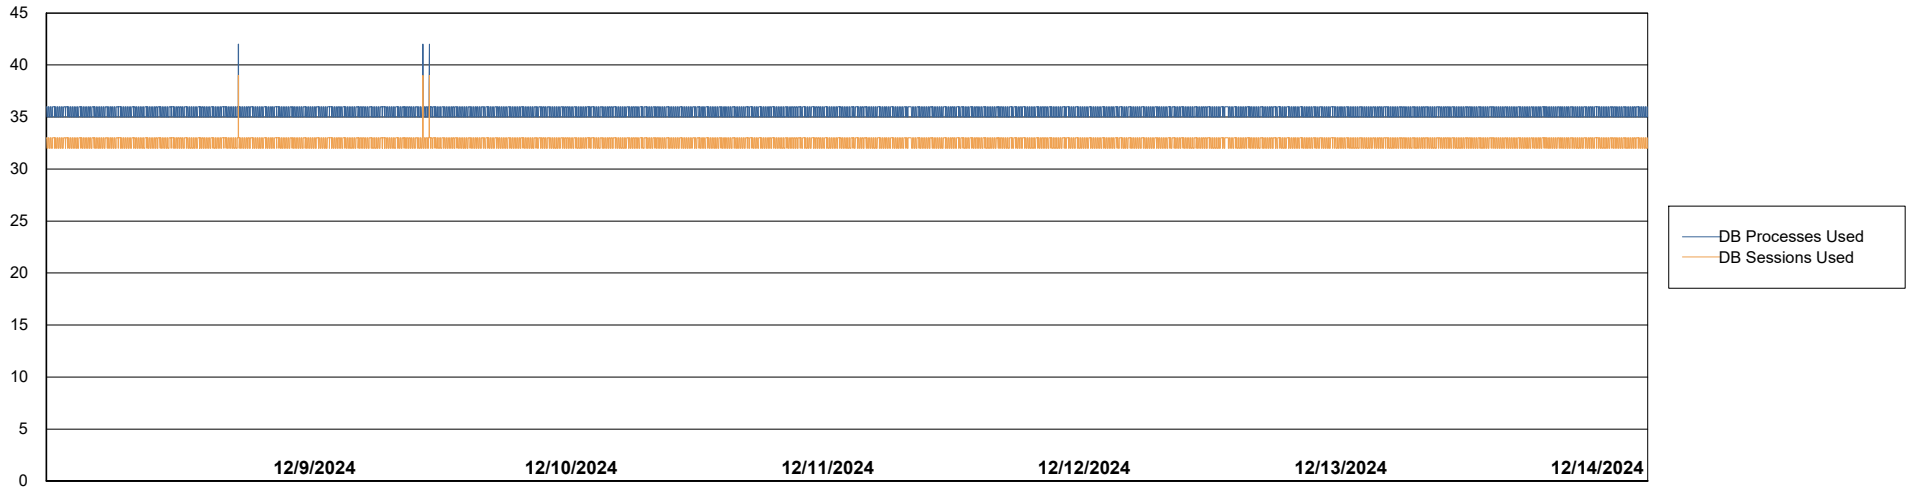

Database Performance KLA_STB_KLAHQORA06_DB_HSBABS1

DB Processes Max 1,000