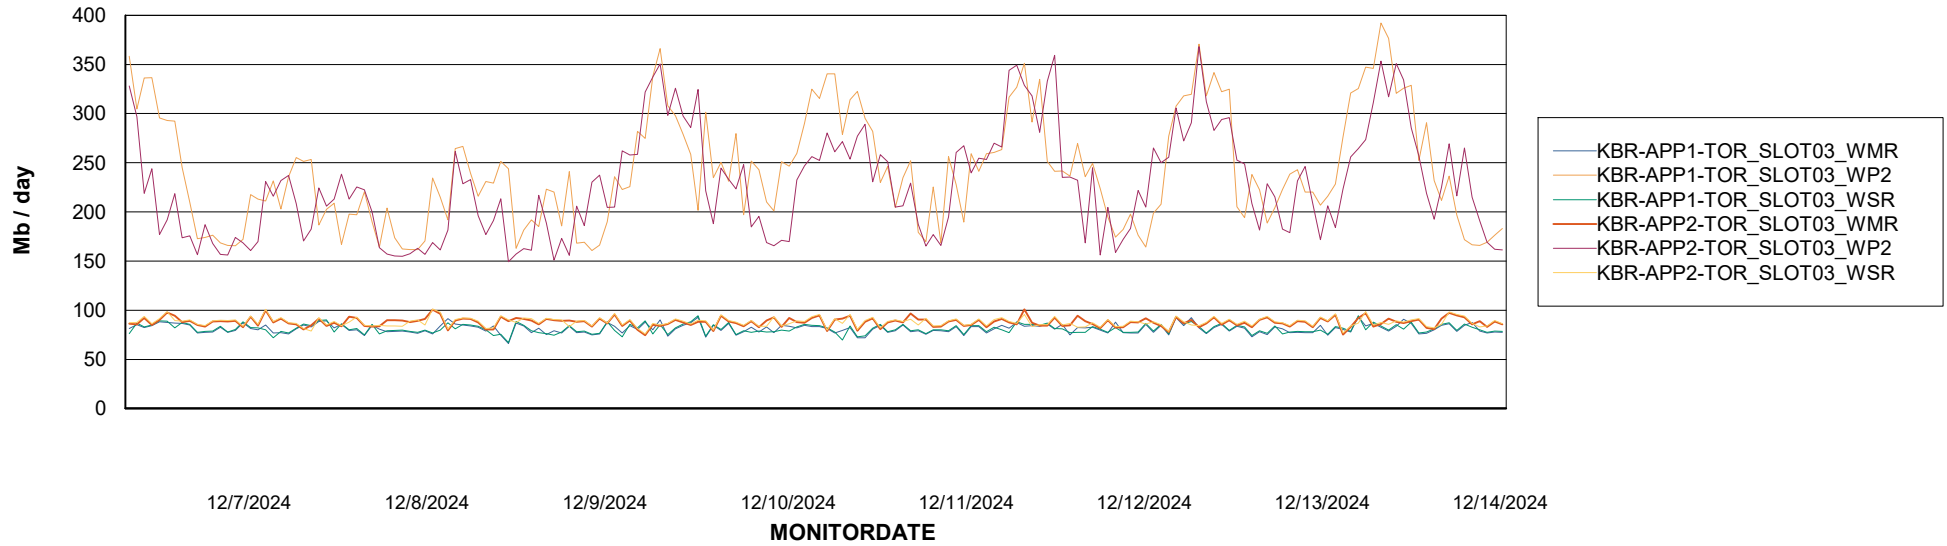

ABSSolute Web Component Services

Avg memory used per ABS Web component