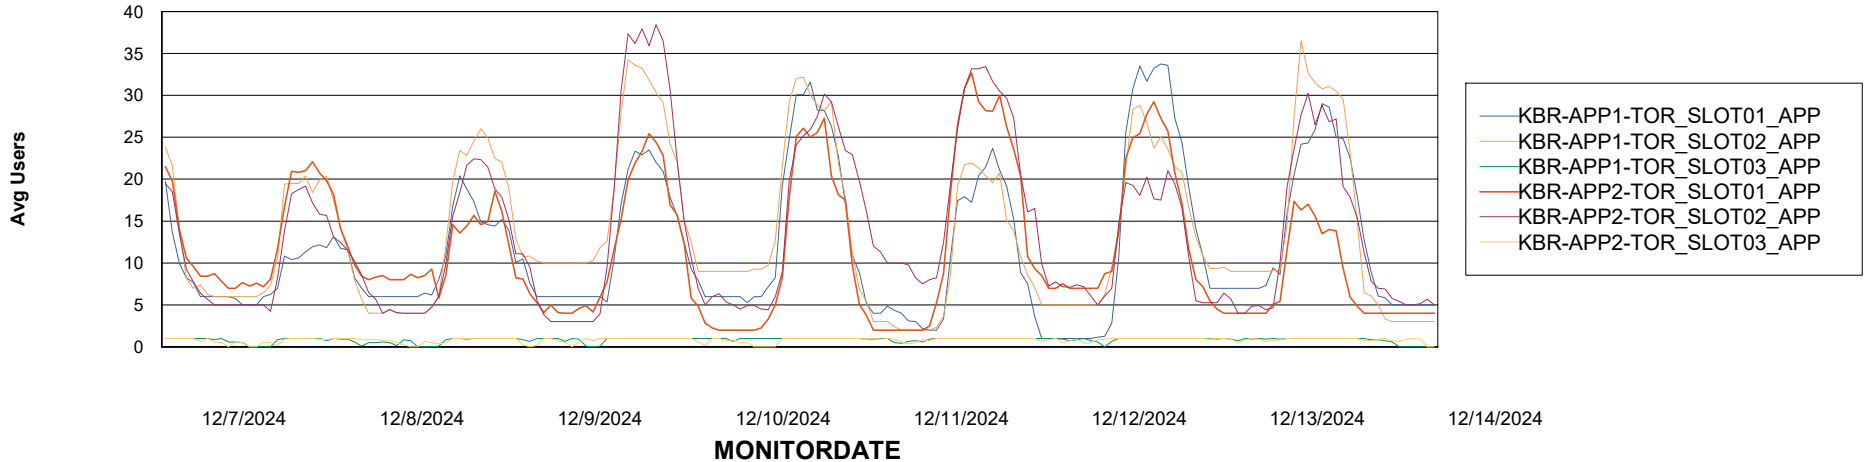

Avg users per day per ABS server