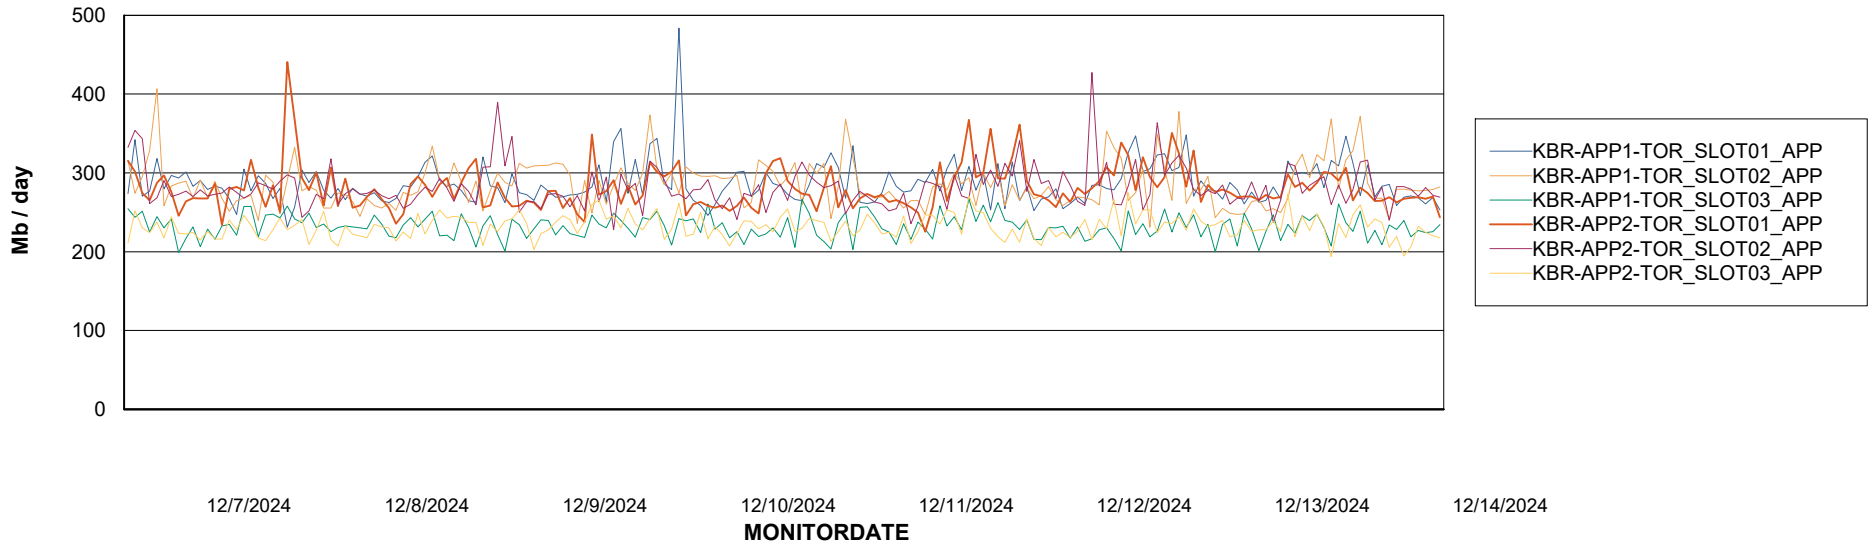

ABSSolute Application Server Services

Avg memory used per ABS Server Service