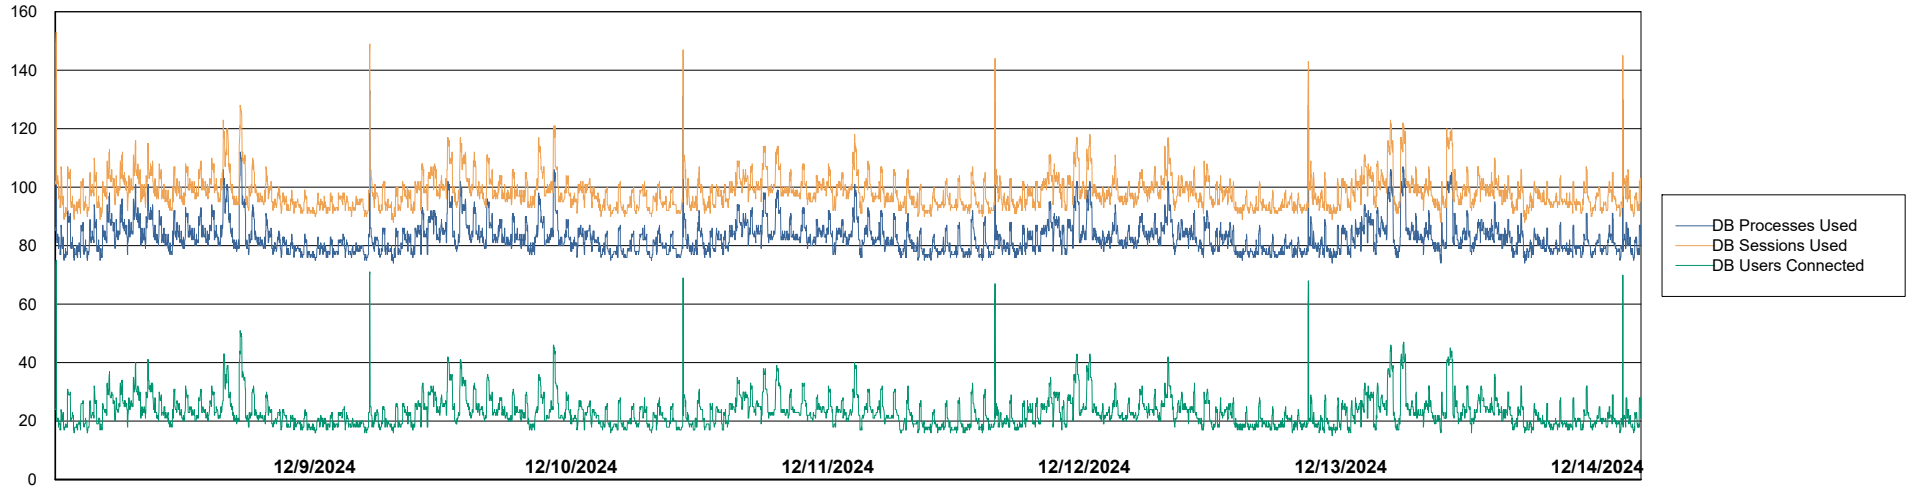

Database Performance KBR-BI-TOR_PROD_ABS1