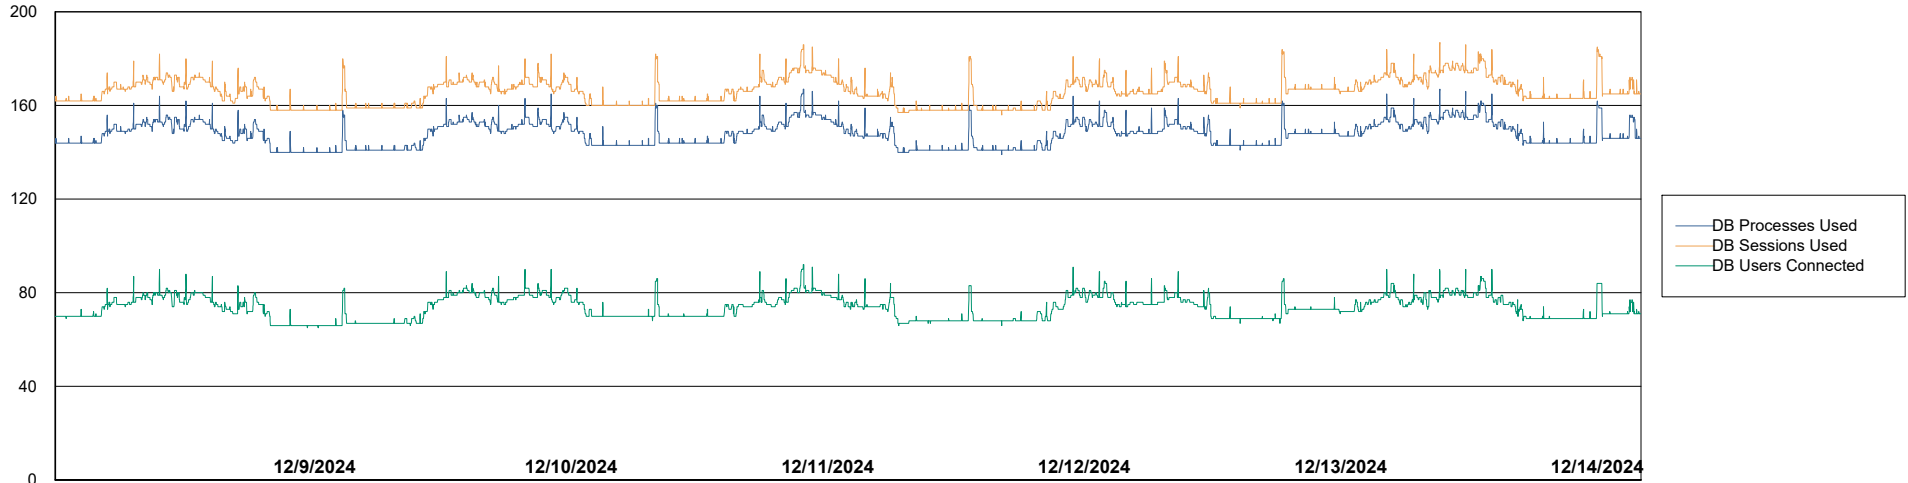

Weekly SLA Customer Report

Customer KBR OCI TOR Production
Database ID 200

Database Performance KBR-BI-TOR_PROD_ABS1

Weekly SLA Customer Report

Customer KBR OCI TOR Production
Database ID 200

Database Performance KBR-DBS1-TOR_PROD_ABS1