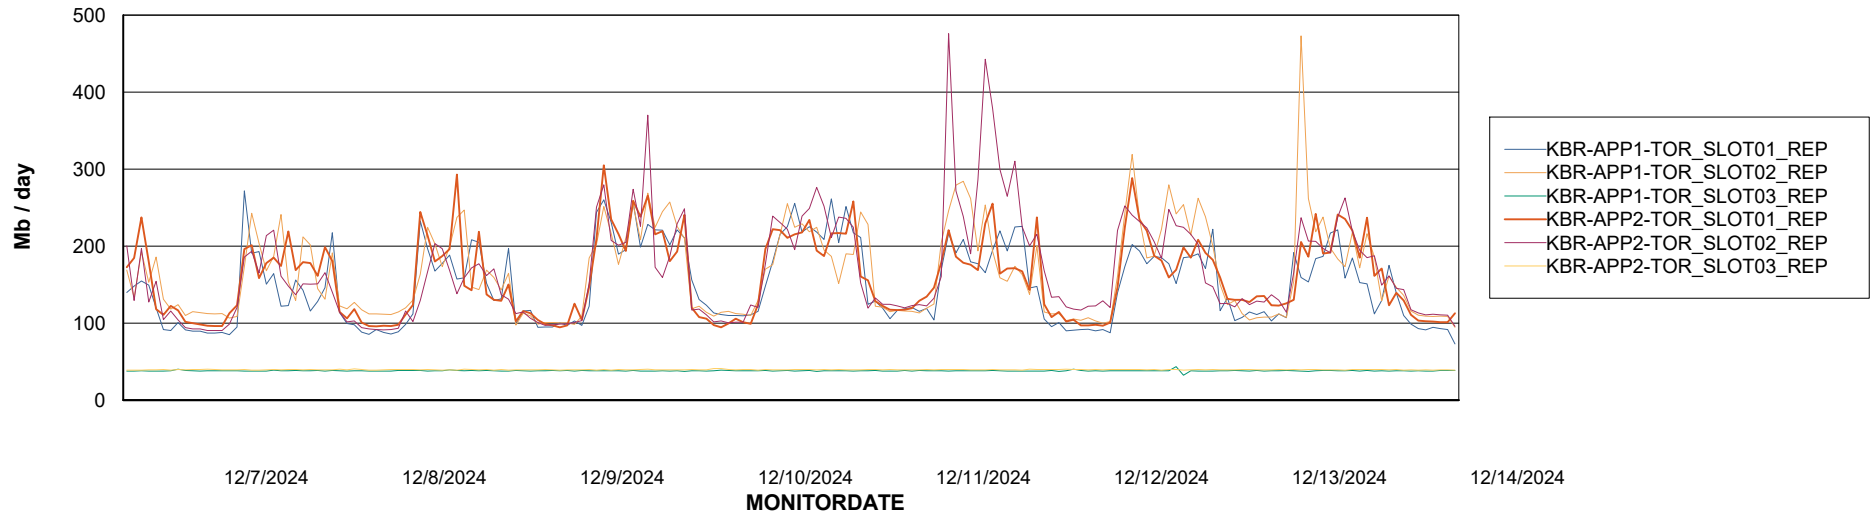

Avg memory used per ABS Server Service

Avg users per day per ABS server

Weekly SLA Customer Report

Customer KBR OCI TOR Production
Database ID 200

ABSSolute Application ReportServer Services

Avg memory used per ReportServer Service