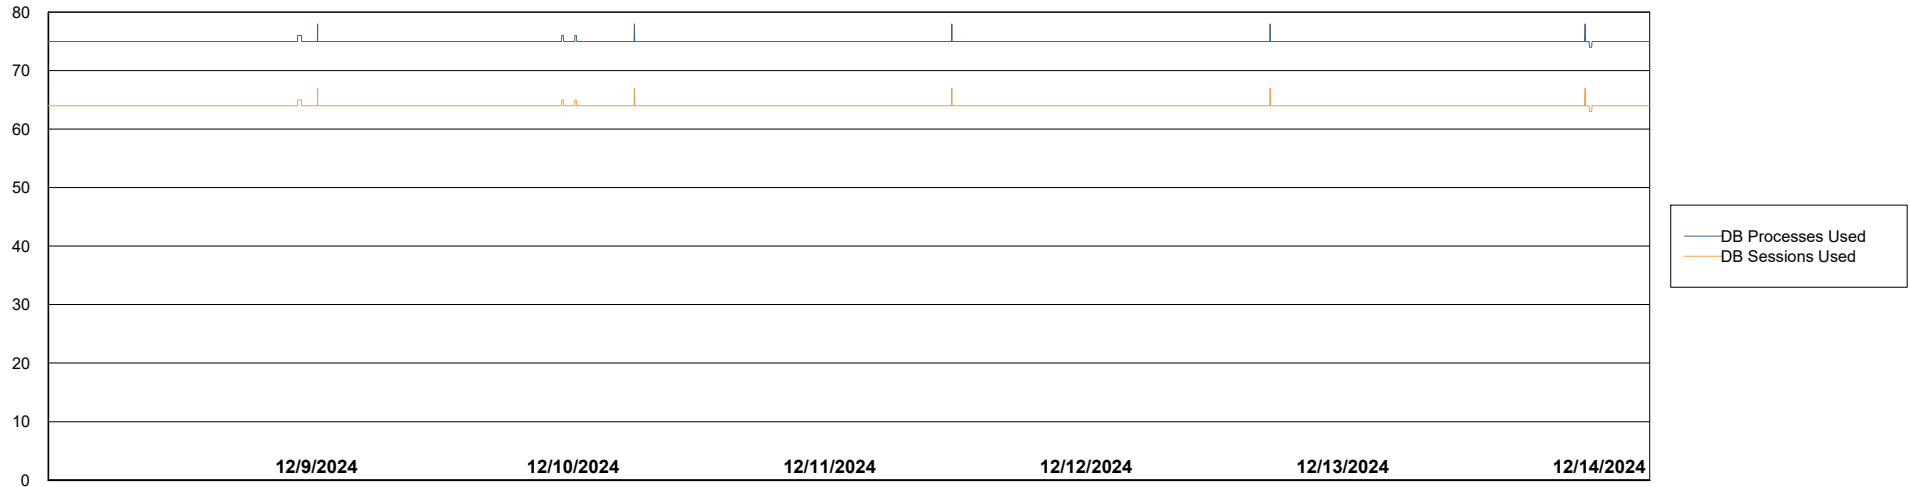

Database Performance KBR-DBS2-TOR_PROD_HSBABS1

DB Processes Max 1,000
DB Processes Max 4
DB Processes Max 0