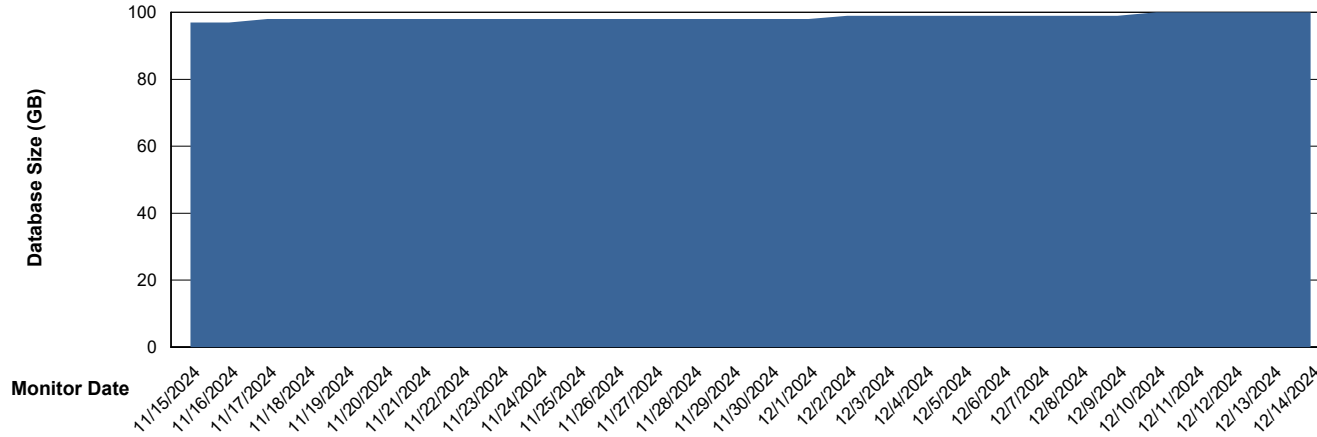

DATABASE SIZE KBR-BI-TOR_PROD_ABS1

Database growth over last month