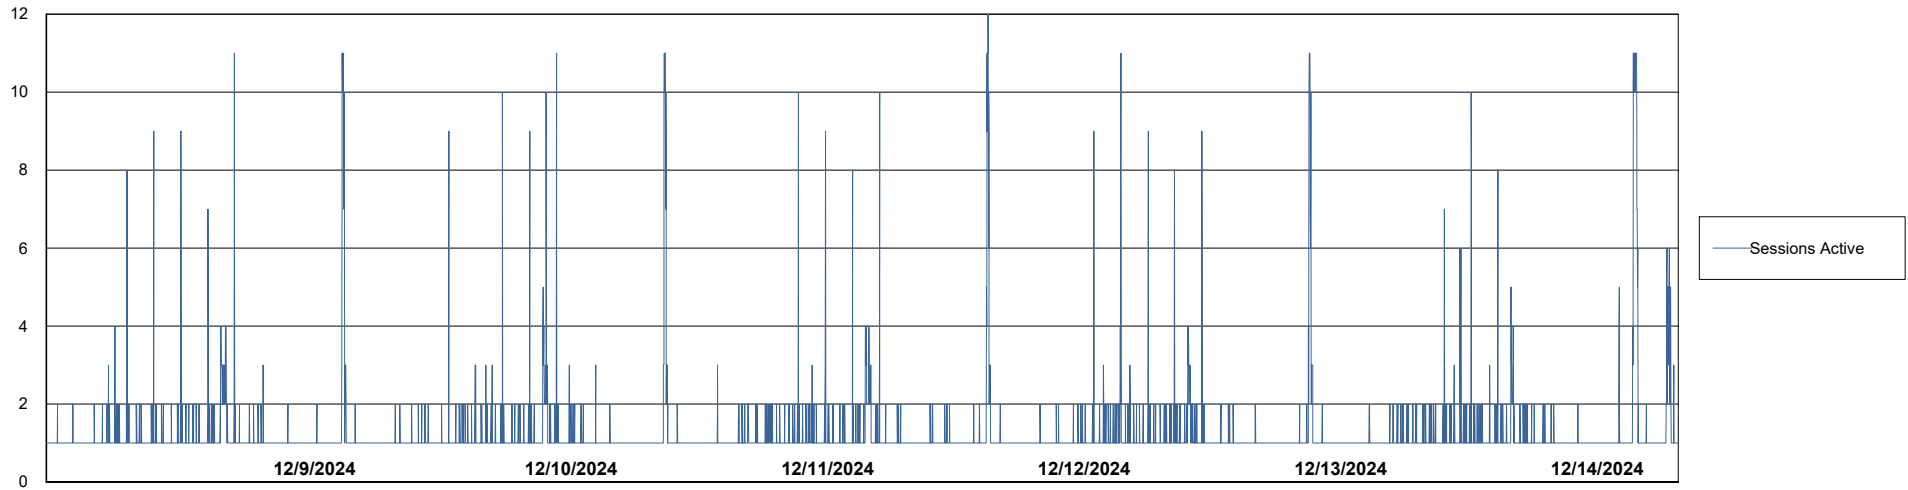

Weekly SLA Customer Report

Customer KBR OCI TOR Production
Database ID 200

Database Performance KBR-BI-TOR_PROD_ABS1

Weekly SLA Customer Report

Customer KBR OCI TOR Production
Database ID 200

Database Performance KBR-DBS1-TOR_PROD_ABS1