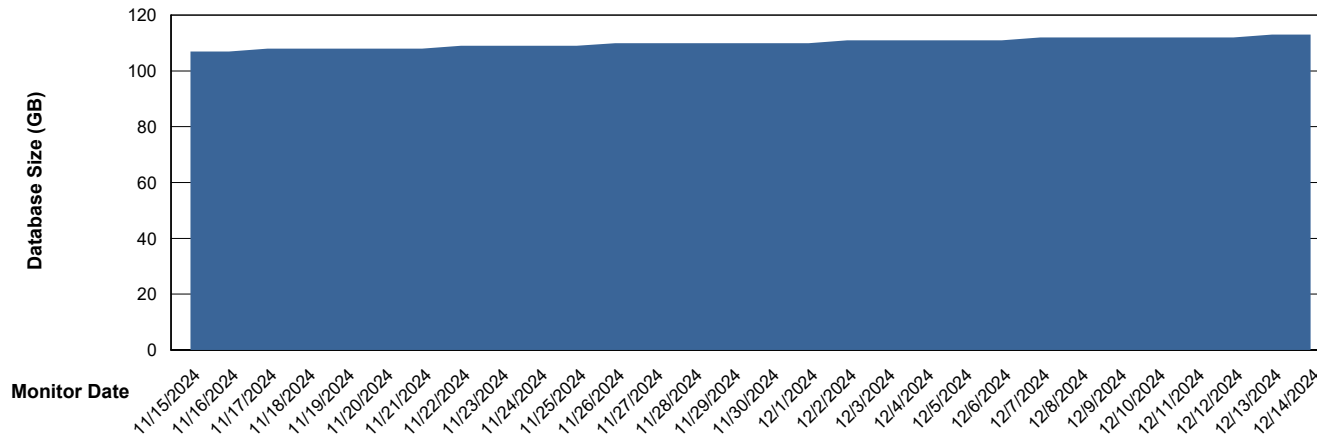

Customer KBR OCI TOR Production
Database ID 200

DATABASE SIZE KBR-BI-TOR_PROD_ABS1

Database growth over last month

DATABASE SIZE KBR-DBS1-TOR_PROD_ABS1

Database growth over last month

Weekly SLA Customer Report