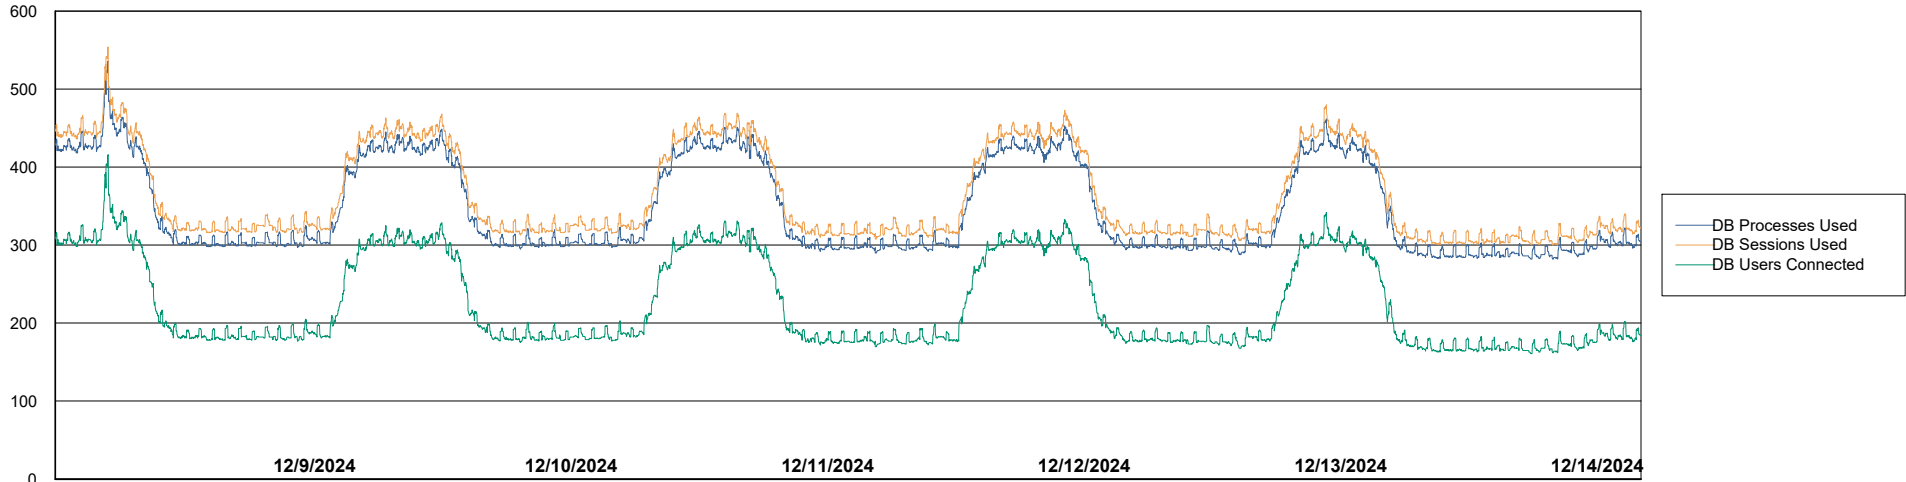

DB Processes Max 1,000
DB Processes Max 0
DB Processes Max 4

Weekly SLA Customer Report

Customer JSG_Production (24/7)
Database ID 102

Database Performance JSG_PRD_RIKER_DB_HSBABS1

Weekly SLA Customer Report