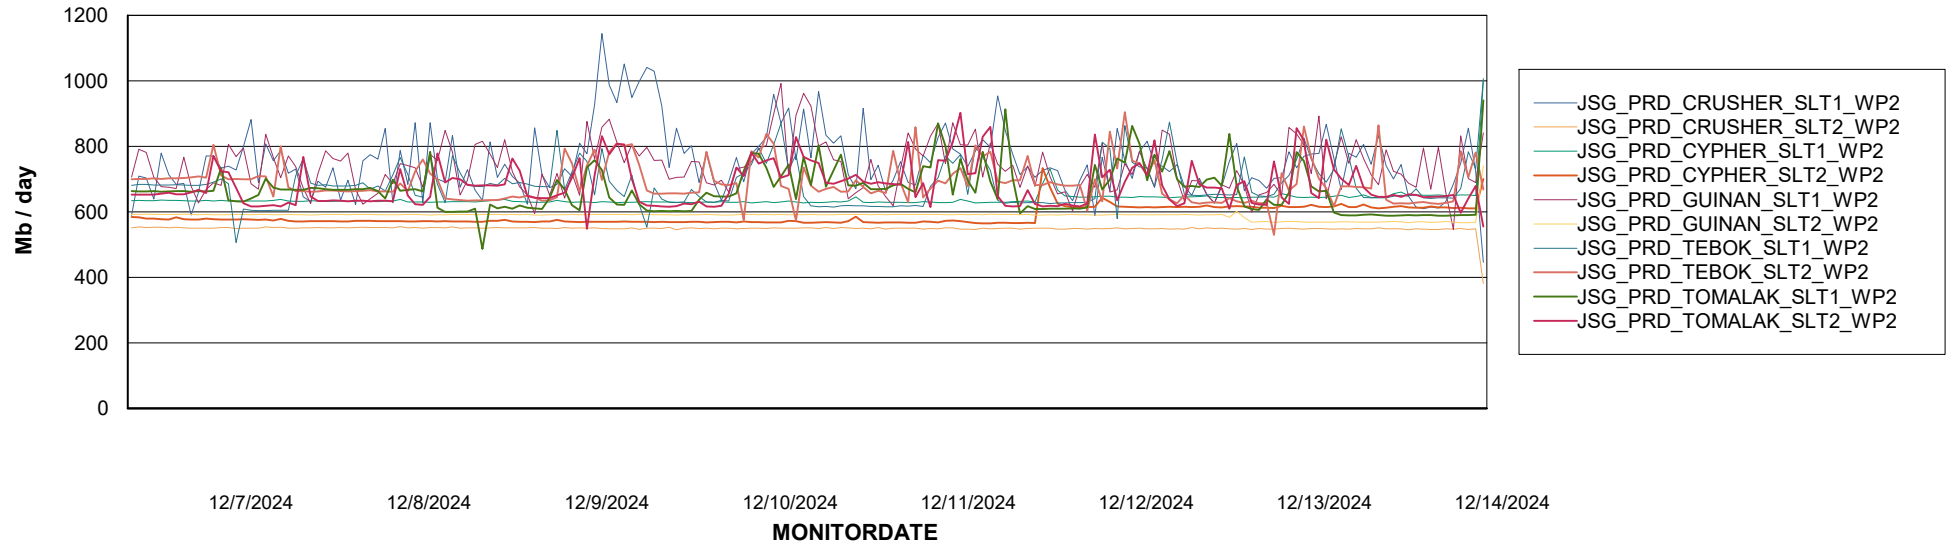

ABSSolute Web Component Services

Avg memory used per ABS Web component