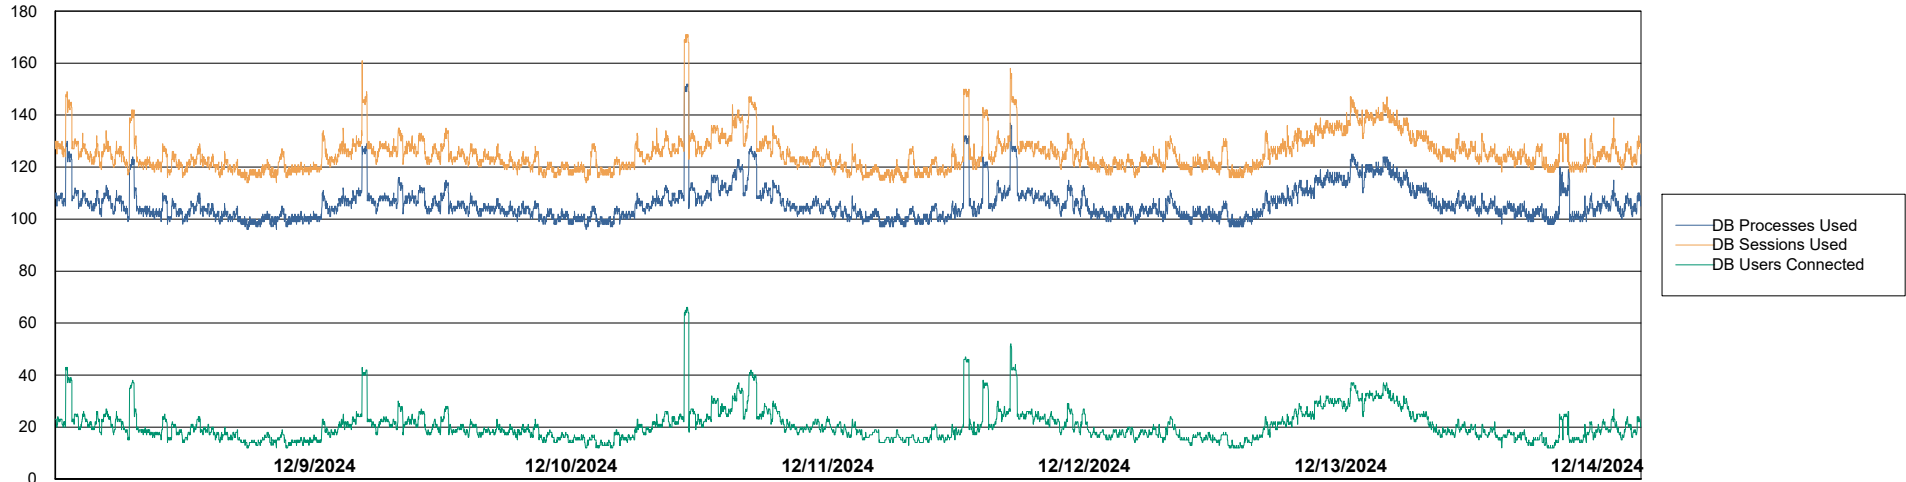

Database Performance JSG_PRD_BASHIR_DB_ABS1