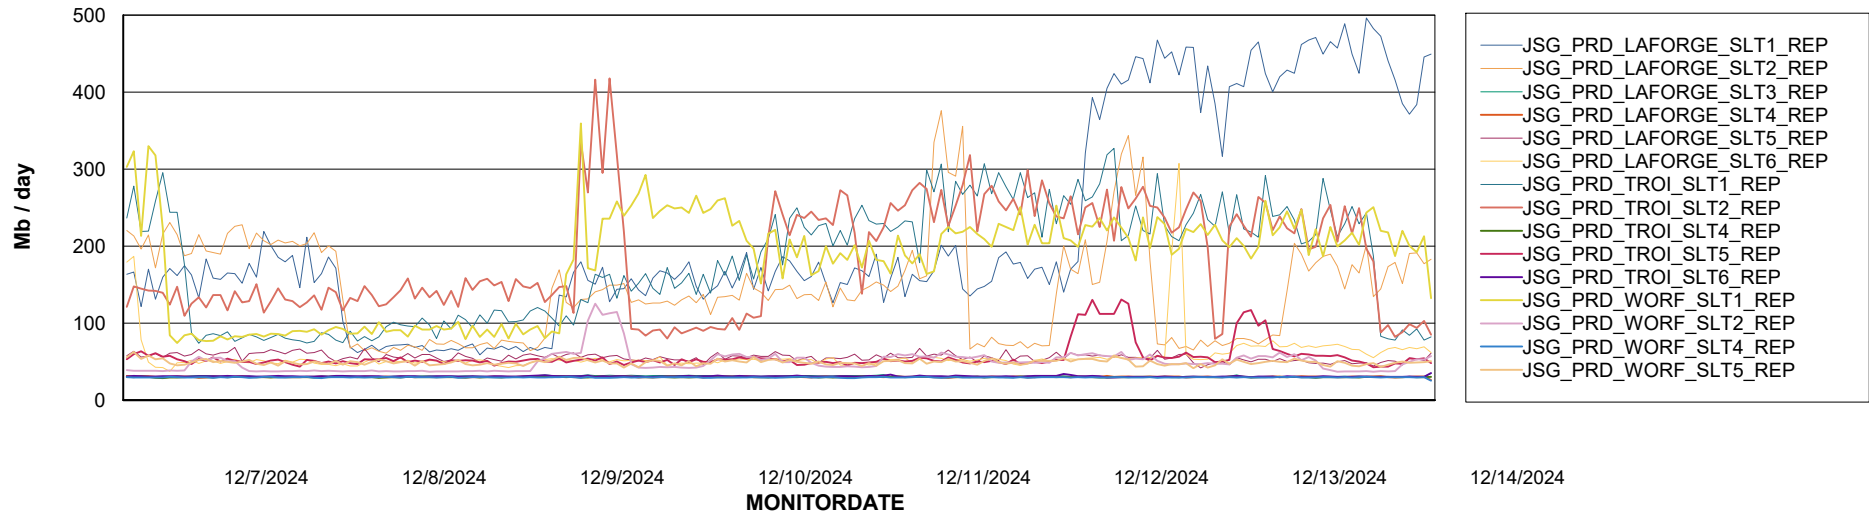

ABSSolute Application ReportServer Services

Avg memory used per ReportServer Service