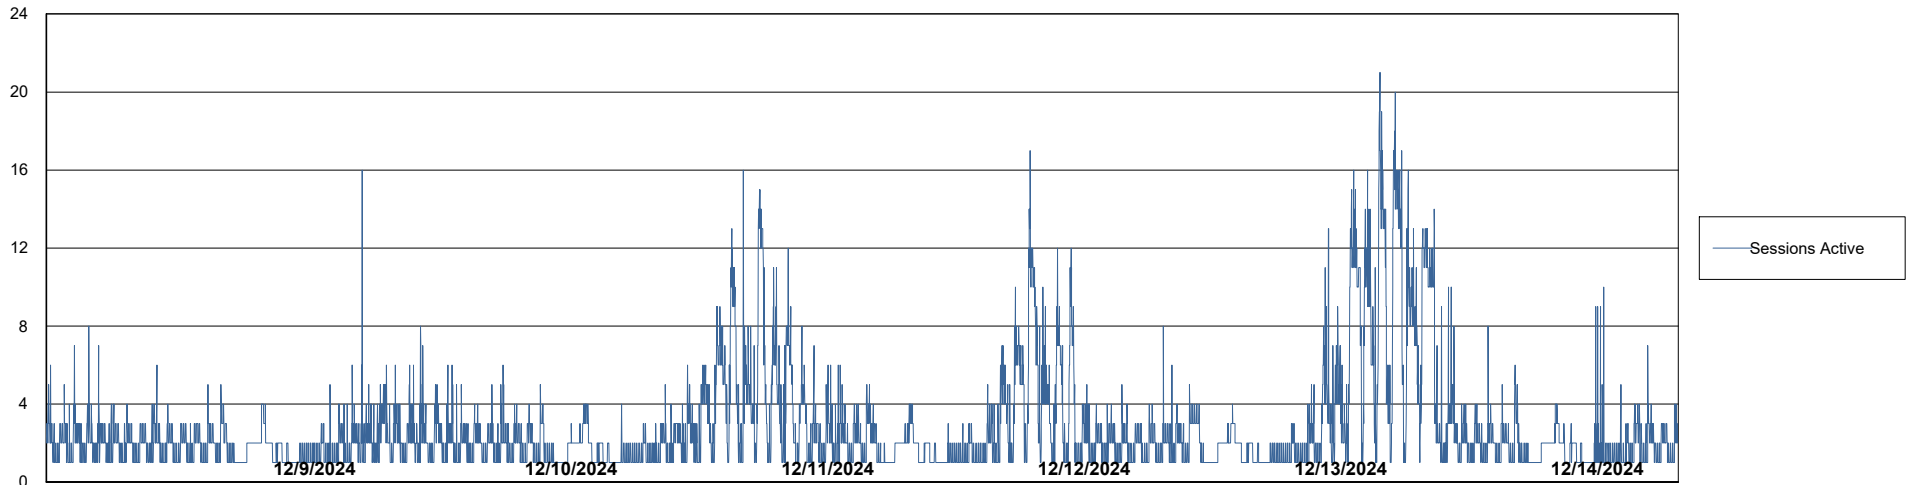

Weekly SLA Customer Report

Customer JSG_Production (24/7)
Database ID 102

Harddisk Usage JSG_PRD_WORF

	Free disk space on C: (%)	Total disk space on C: (Gb)	Used disk space on C: (Gb)
12/14/2024	53	149	71
12/13/2024	53	149	71
12/12/2024	53	149	71
12/11/2024	53	149	71
12/10/2024	53	149	71
12/9/2024	53	149	71
12/8/2024	53	149	71

Weekly SLA Customer Report

Customer JSG_Production (24/7)
Database ID 102

Database Performance JSG_PRD_BASHIR_DB_ABS1

Weekly SLA Customer Report

Customer JSG_Production (24/7)
Database ID 102

Database Performance JSG_PRD_PICARD_DB_ABS1