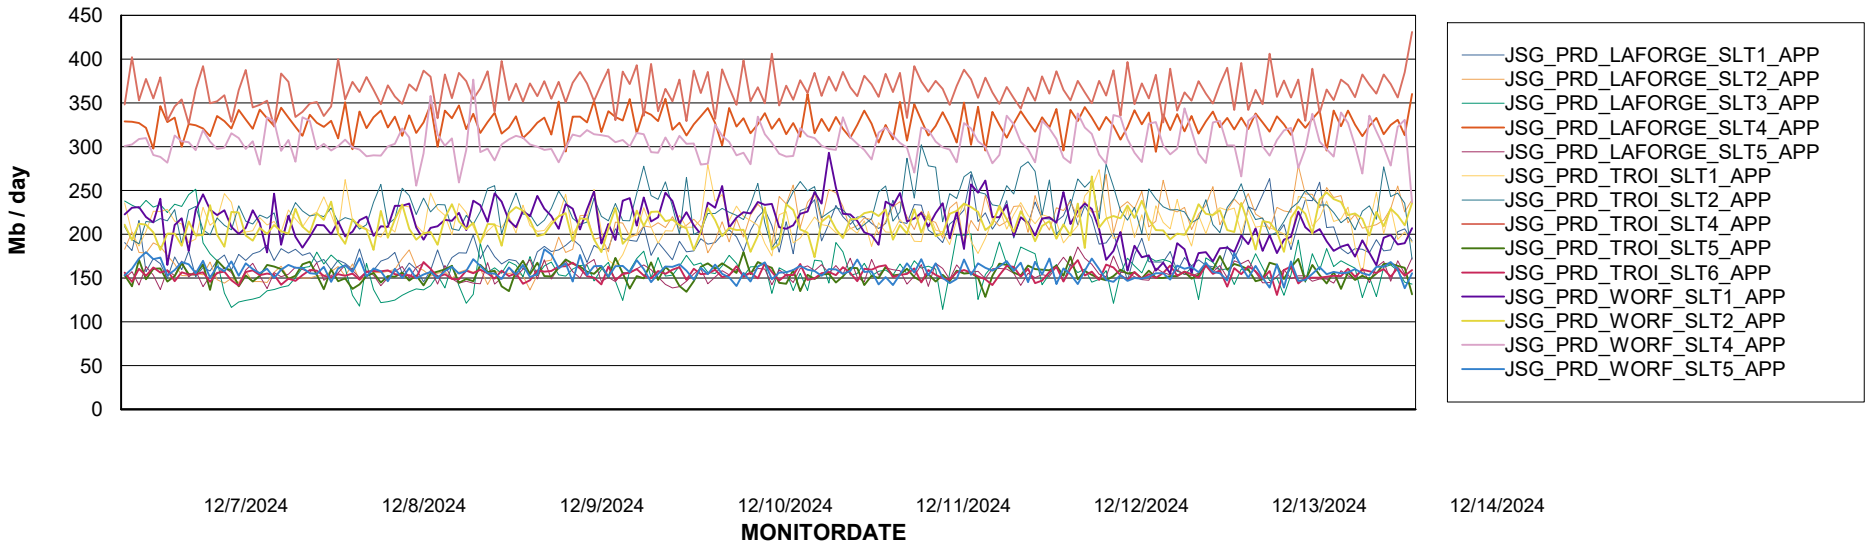

ABSSolute Application Server Services

Avg memory used per ABS Server Service