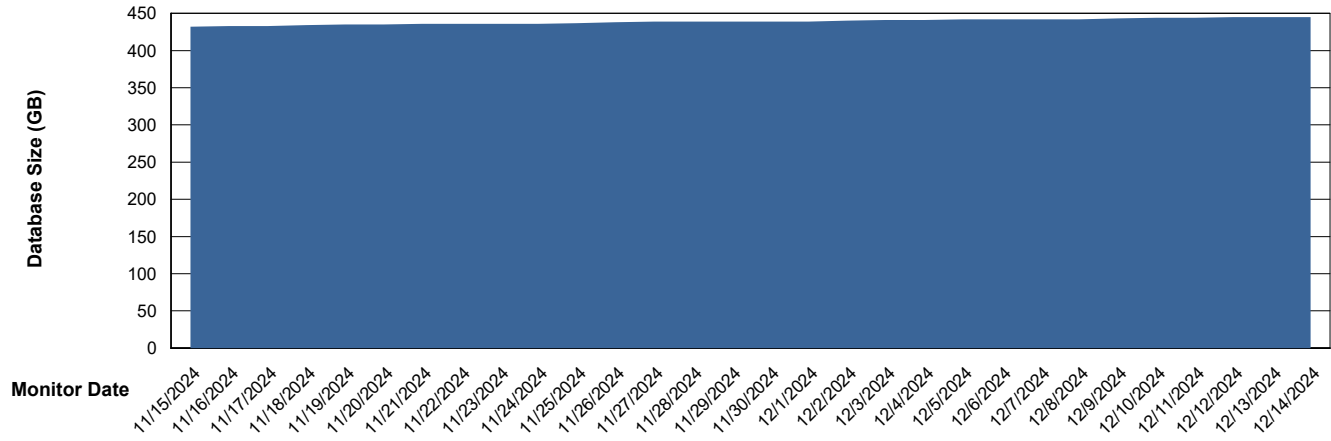

Weekly SLA Customer Report

Customer JSG_Production (24/7)
Database ID 102

Database Performance JSG_PRD_BASHIR_DB_ABS1

Weekly SLA Customer Report

Customer JSG_Production (24/7)
Database ID 102

Database Performance JSG_PRD_PICARD_DB_ABS1

DB Processes Max 1,000
DB Processes Max 0
DB Processes Max 4

Weekly SLA Customer Report

Customer JSG_Production (24/7)
Database ID 102

Database Performance JSG_PRD_RIKER_DB_HSBABS1

Weekly SLA Customer Report

Customer JSG_Production (24/7)
Database ID 102

DATABASE SIZE JSG_PRD_BASHIR_DB_ABS1

Database growth over last month

DATABASE SIZE JSG_PRD_RIKER_DB_HSBABS1

Database growth over last month

Weekly SLA Customer Report