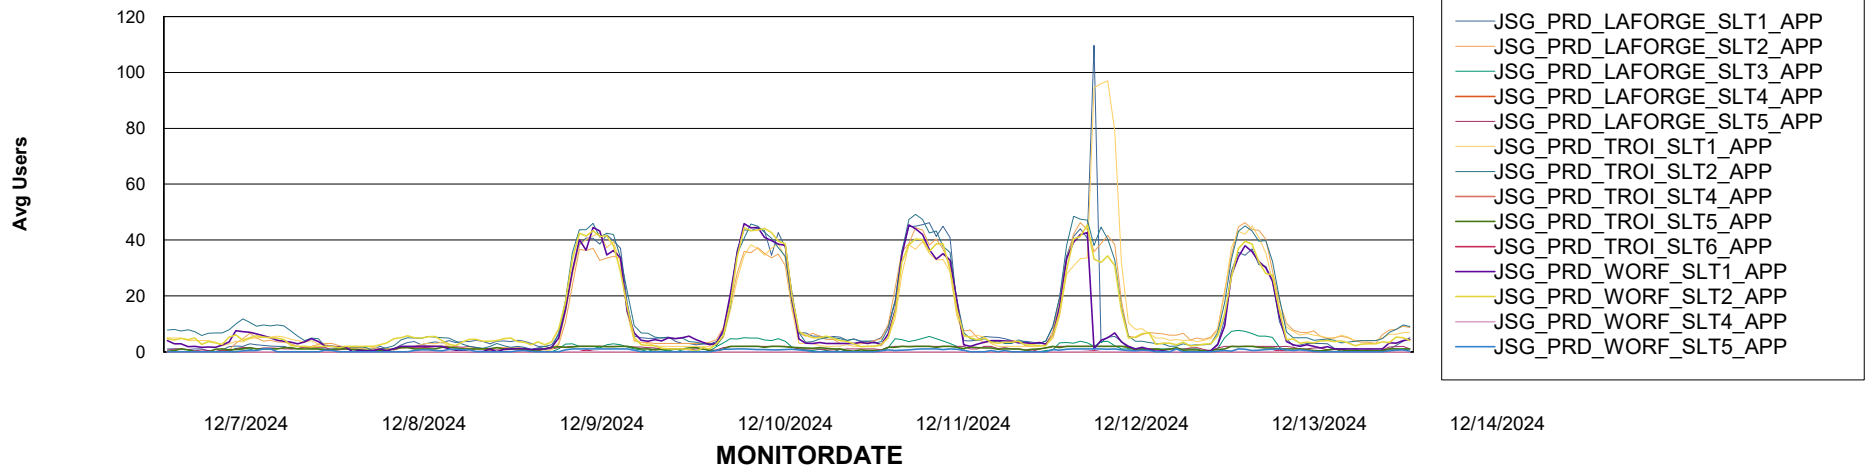

Avg users per day per ABS server