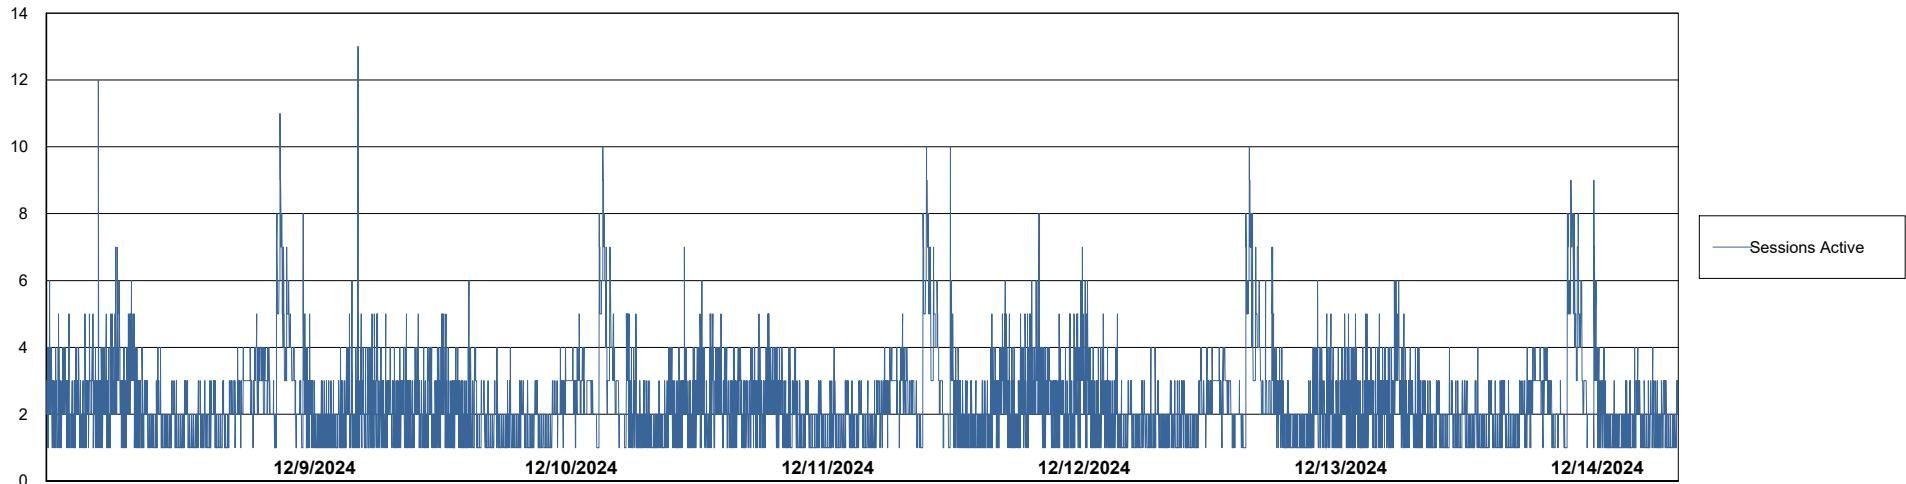

Weekly SLA Customer Report

Customer JSG_Production (24/7)
Database ID 102

Database Performance JSG_PRD_BASHIR_DB_ABS1

Weekly SLA Customer Report

Customer JSG_Production (24/7)
Database ID 102

Database Performance JSG_PRD_PICARD_DB_ABS1

DB Processes Max 1,000
DB Processes Max 0
DB Processes Max 4

Weekly SLA Customer Report

Customer JSG_Production (24/7)
Database ID 102

Database Performance JSG_PRD_RIKER_DB_HSBABS1

Weekly SLA Customer Report

Customer JSG_Production (24/7)
Database ID 102

DATABASE SIZE JSG_PRD_BASHIR_DB_ABS1

Database growth over last month

DATABASE SIZE JSG_PRD_RIKER_DB_HSBABS1

Database growth over last month

Weekly SLA Customer Report