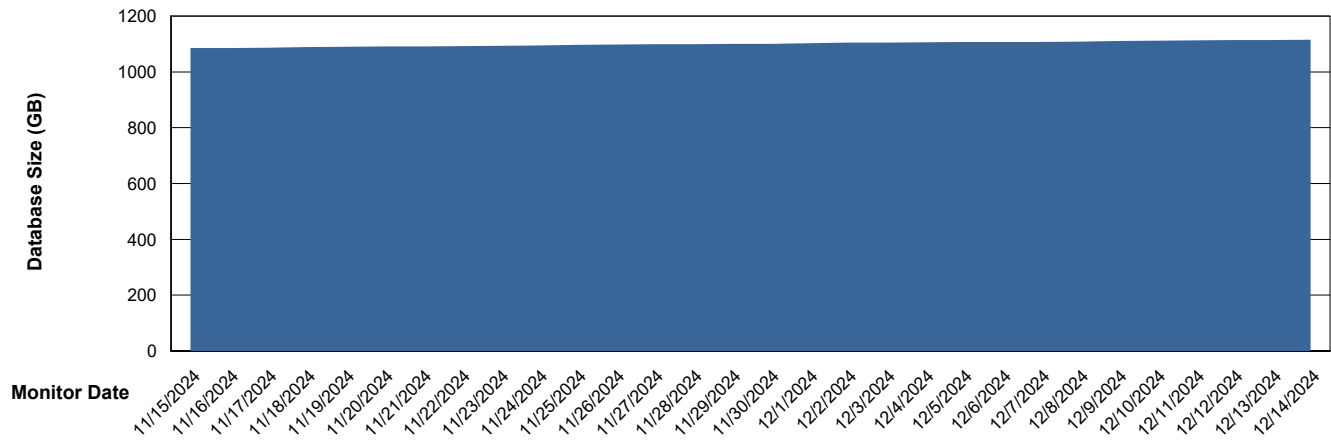

Customer JSG_Production (24/7)
Database ID 102

DATABASE SIZE JSG_PRD_BASHIR_DB_ABS1

Database growth over last month

DATABASE SIZE JSG_PRD_RIKER_DB_HSBABS1

Database growth over last month

Weekly SLA Customer Report