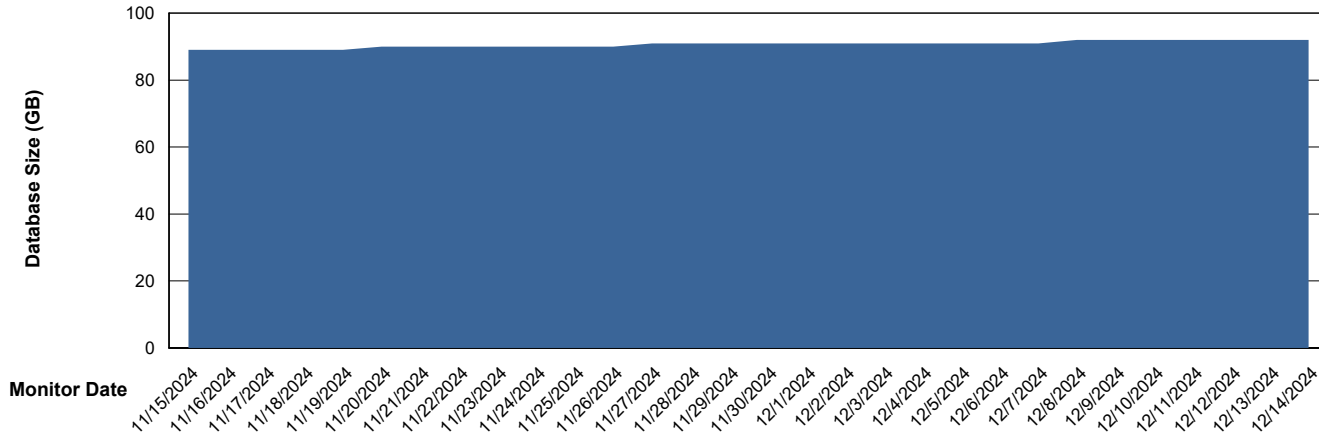

DATABASE SIZE HUE_PRD_S-ORABI2024_ABS1 (Future Live OAS)

Database growth over last month