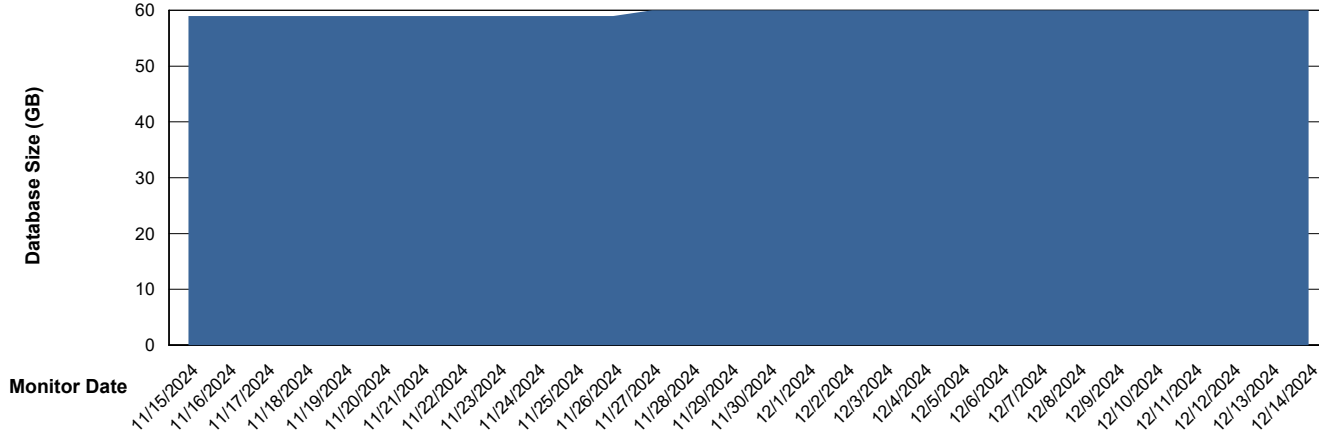

DB Processes Max 1,000

Weekly SLA Customer Report

Customer HUE_Production
Database ID 154

DATABASE SIZE HUE_PRD_S-ORABI2_ABS1

Database growth over last month

DATABASE SIZE HUE_PRD_S-ORABI2024_ABS1 (Future Live OAS)