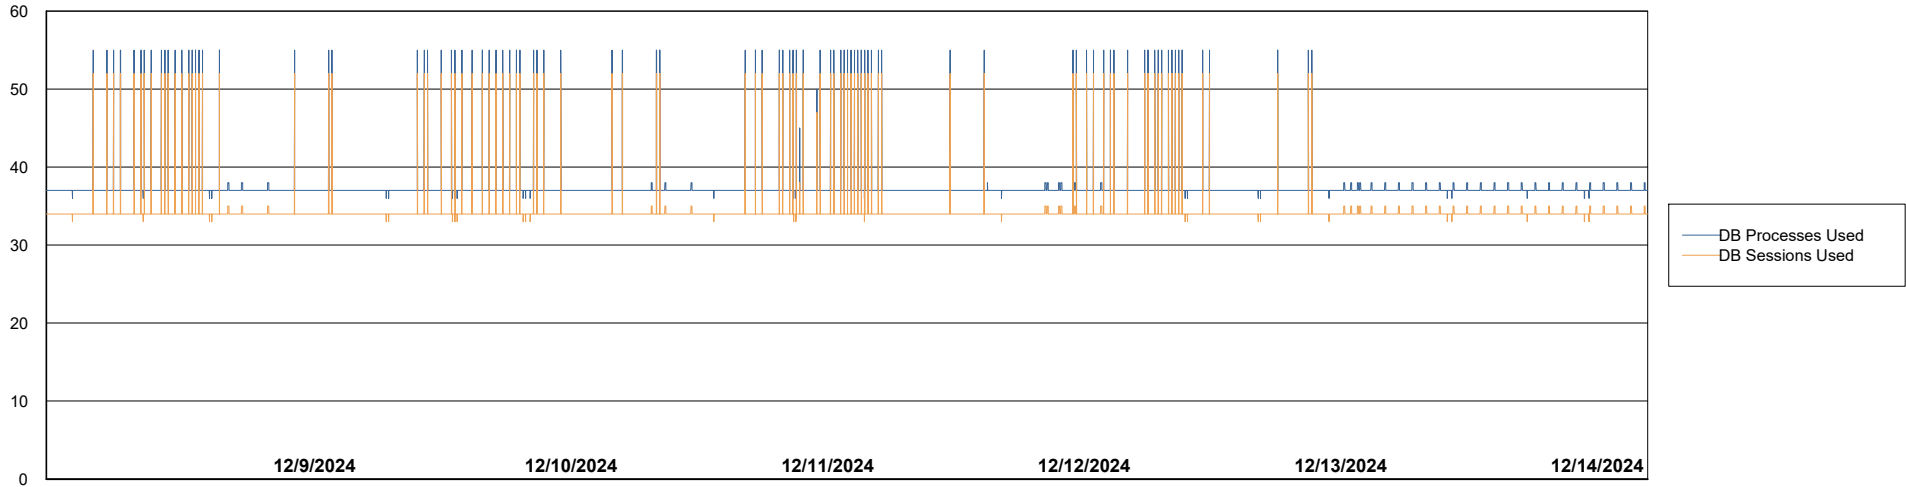

Database Performance HUE_PRD_S-ORATEST2_HSBABS1

DB Processes Max 1,000