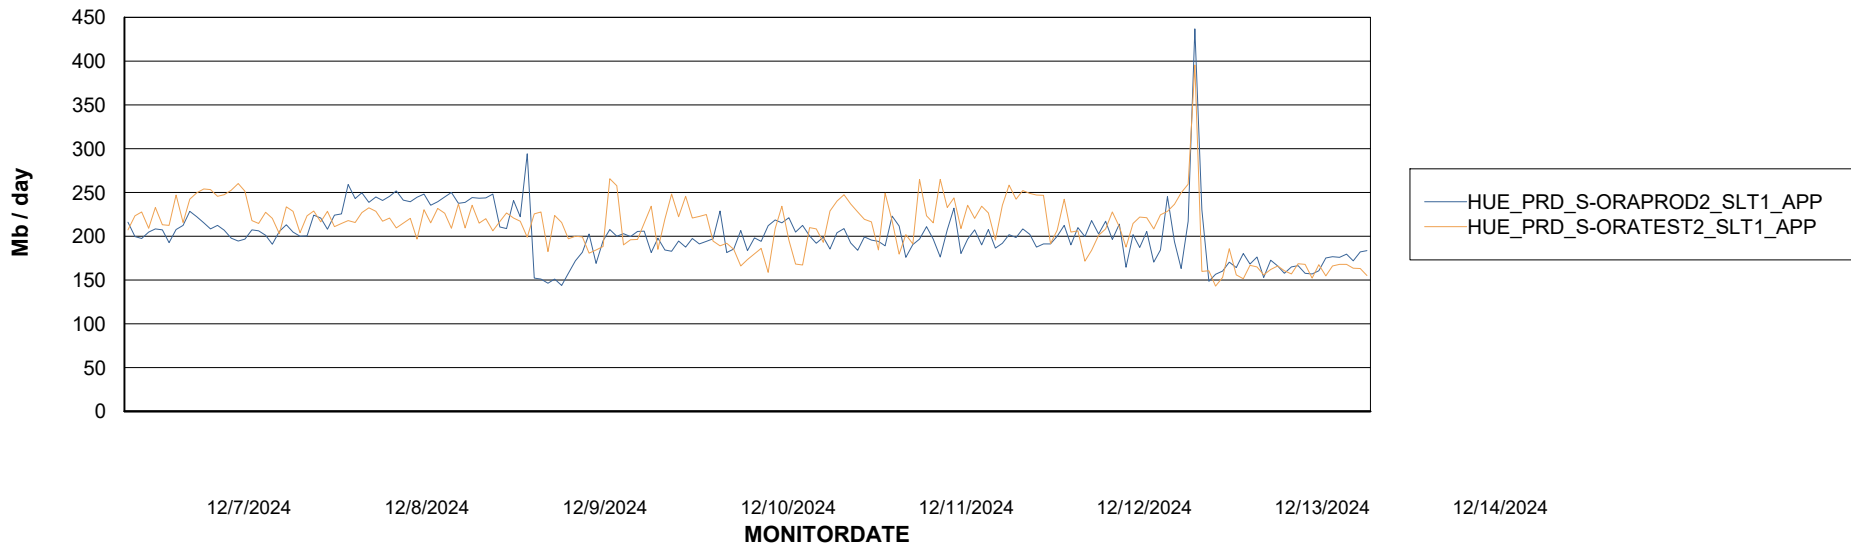

ABSSolute Application Server Services

Avg memory used per ABS Server Service