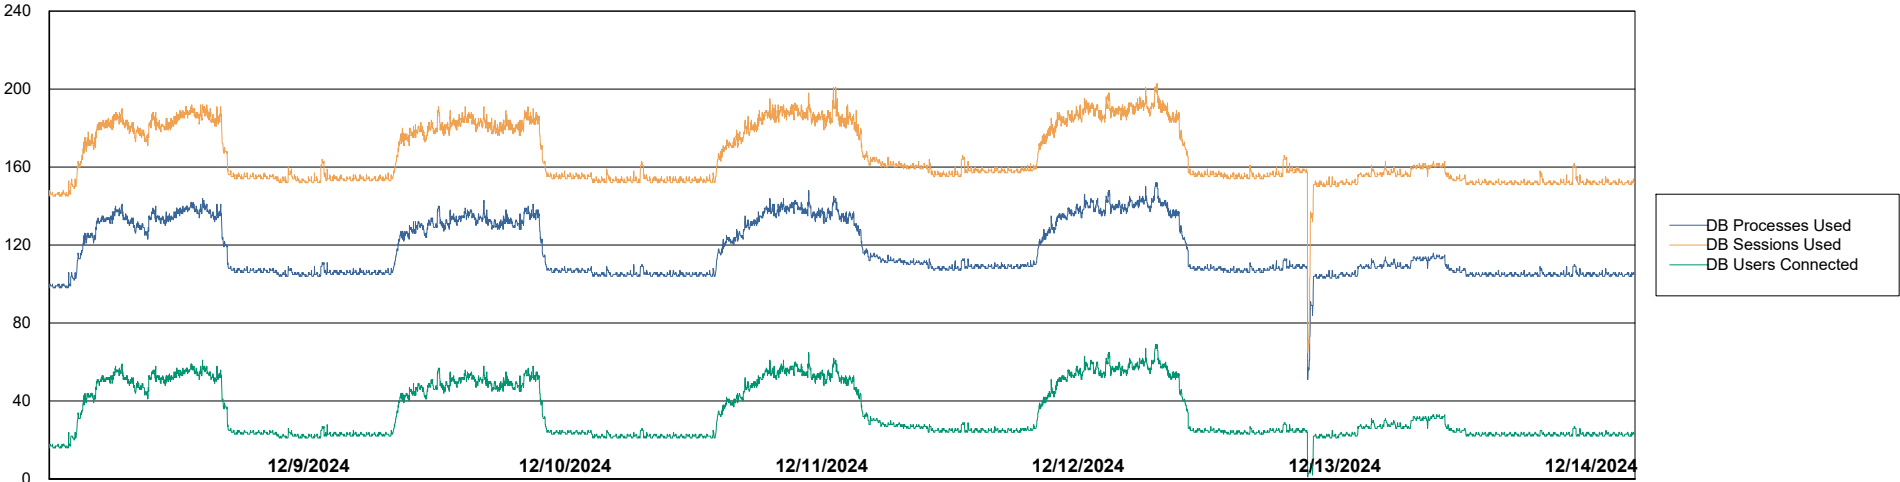

Database Performance HUE_PRD_S-ORAPROD2_ABS1