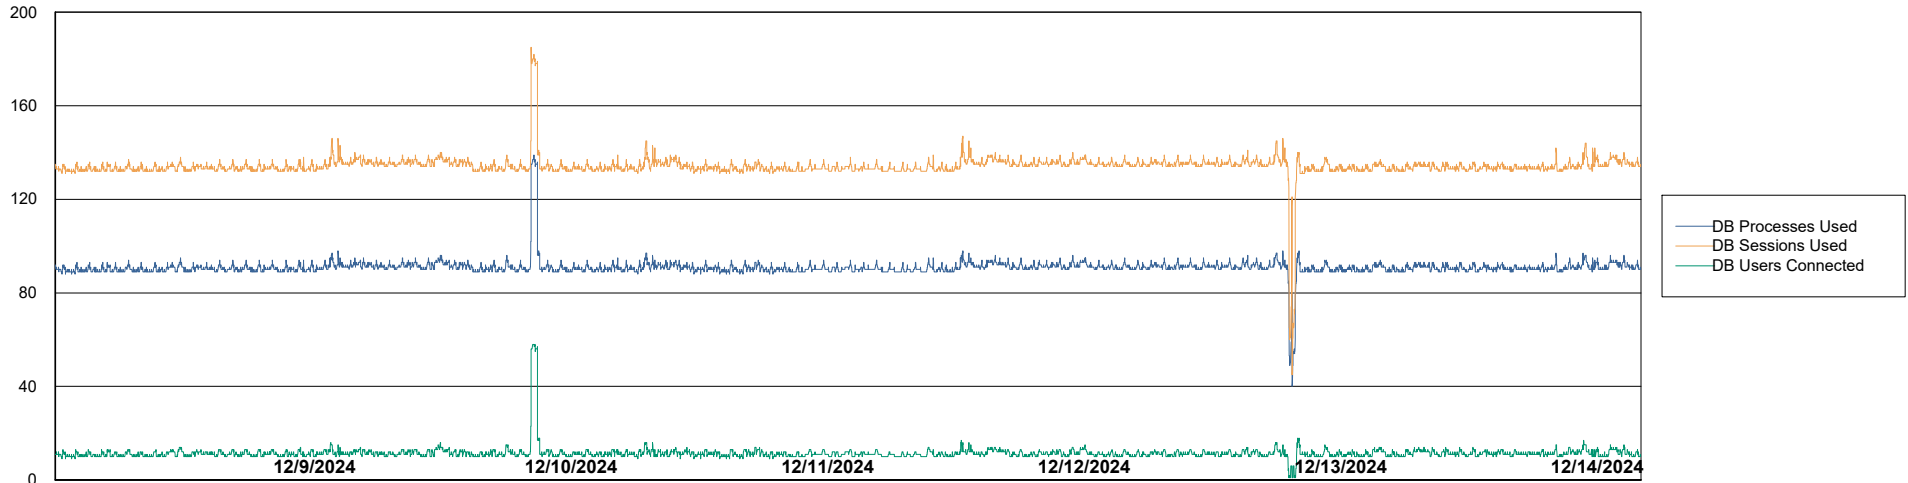

Database Performance HUE_PRD_S-ORABI2_ABS1