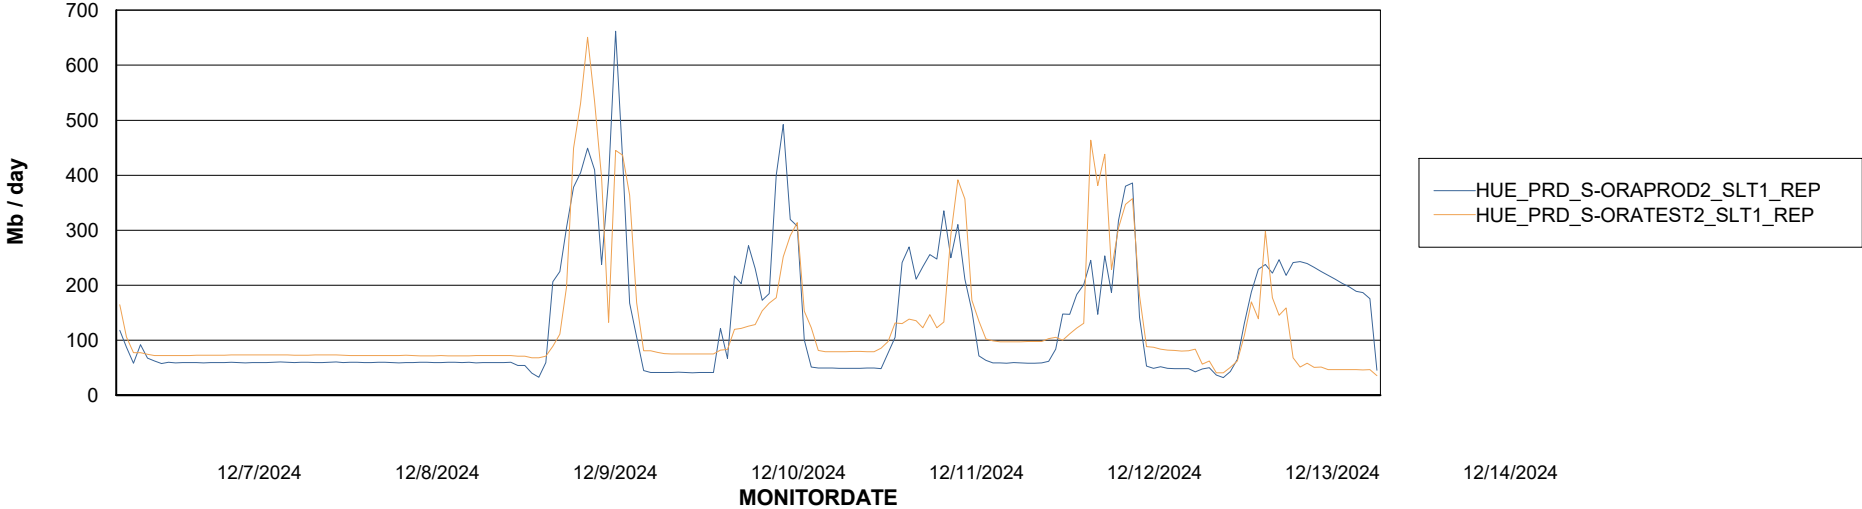

Avg memory used per ABS Server Service

Avg users per day per ABS server

Weekly SLA Customer Report

Customer HUE_Production
Database ID 154

ABSSolute Application ReportServer Services

Avg memory used per ReportServer Service