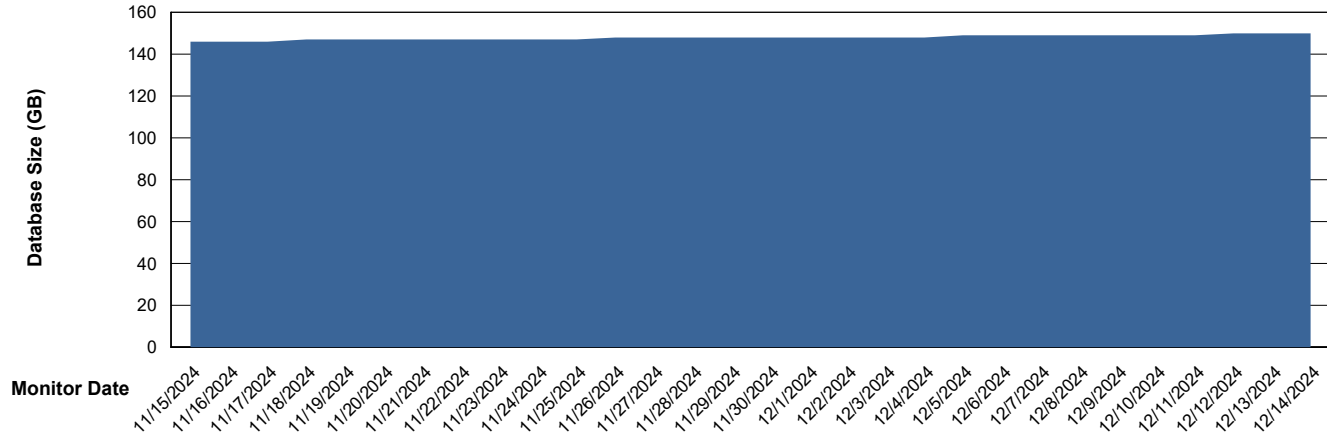

Database growth over last month

Weekly SLA Customer Report

Customer HUE_Production
Database ID 154

DATABASE SIZE HUE_PRD_S-ORAPROD2_ABS1

Database growth over last month

Weekly SLA Customer Report

Customer HUE_Production
 Database ID 154