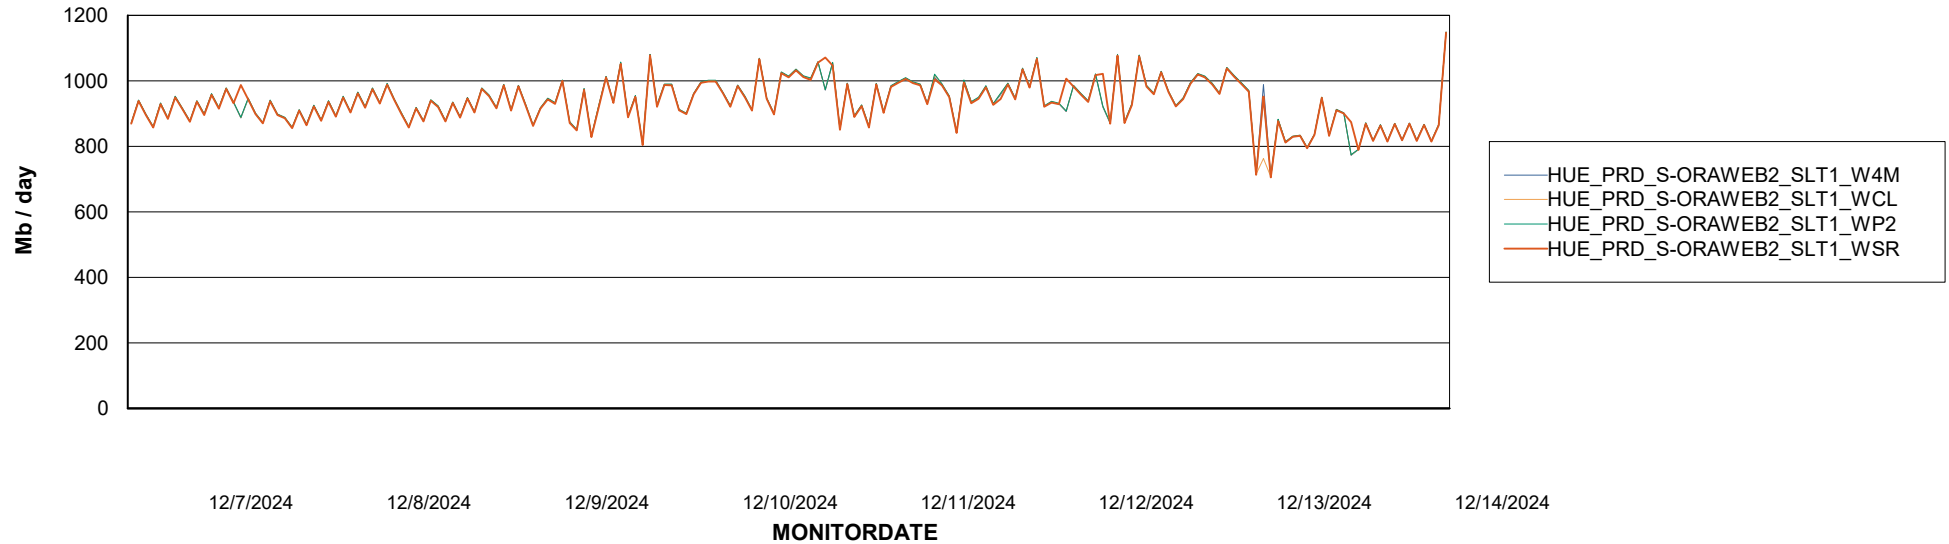

ABSSolute Web Component Services

Avg memory used per ABS Web component