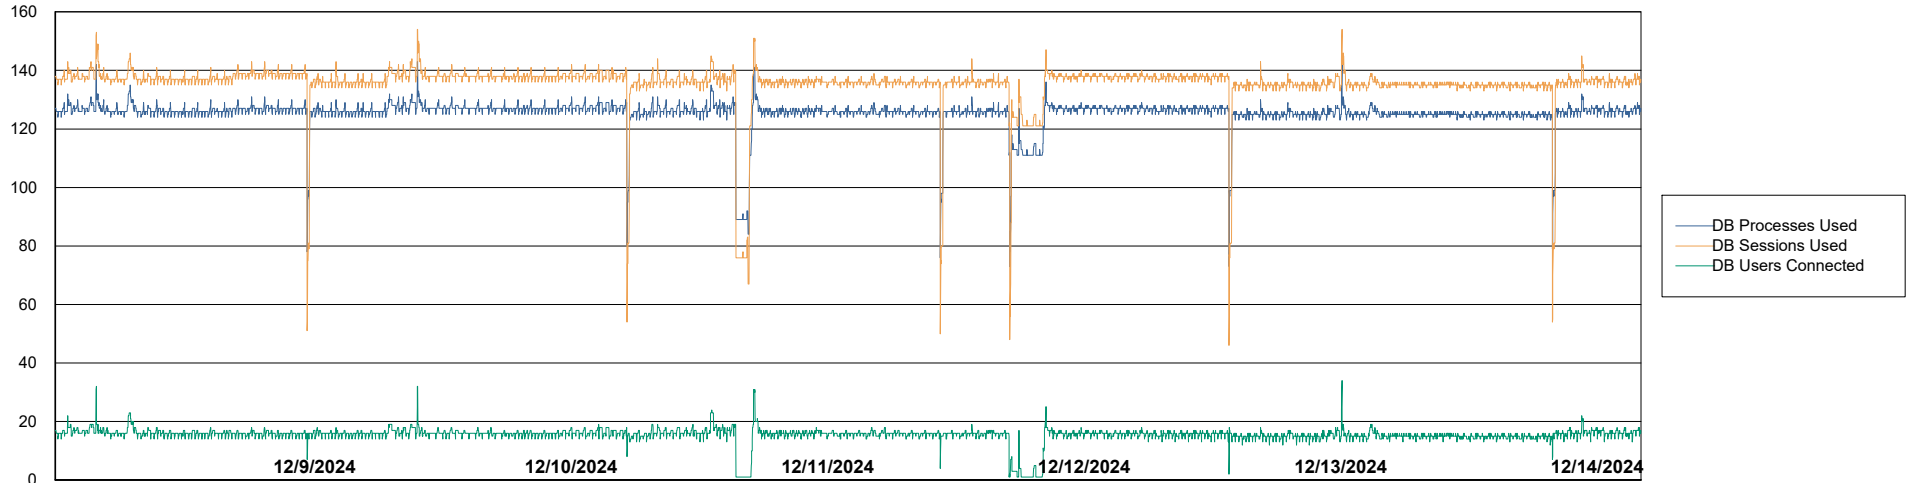

Weekly SLA Customer Report

Customer HUE_Production
Database ID 154

Database Performance HUE_PRD_S-ORABI2_ABS1

Weekly SLA Customer Report

Customer HUE_Production
Database ID 154

Database Performance HUE_PRD_S-ORABI2024_ABS1 (Future Live OAS)