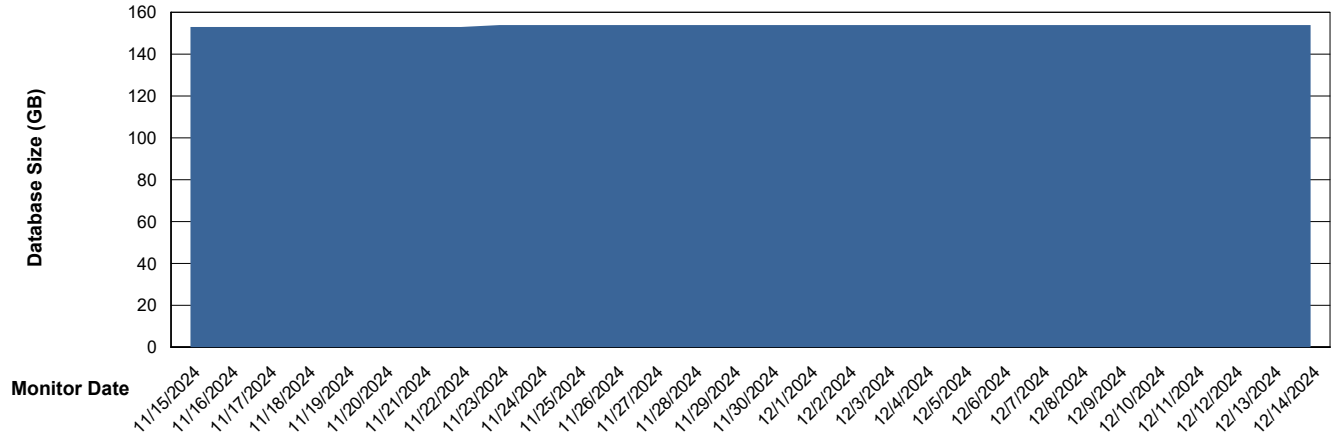

Weekly SLA Customer Report

Customer EUT_Production
Database ID 114

Database Performance EUT_EUP_PRD_URVINA22T_DB_ABS1

Weekly SLA Customer Report

Customer EUT_Production
Database ID 114

Database Performance EUT_URM_PRD_URVINA26_DB_ABS1

Weekly SLA Customer Report

Customer EUT_Production
Database ID 114

DATABASE SIZE EUT_EUP_PRD_URVINA22T_DB_ABS1

Database growth over last month

DATABASE SIZE EUT_URM_PRD_URVINA26_DB_ABS1

Database growth over last month