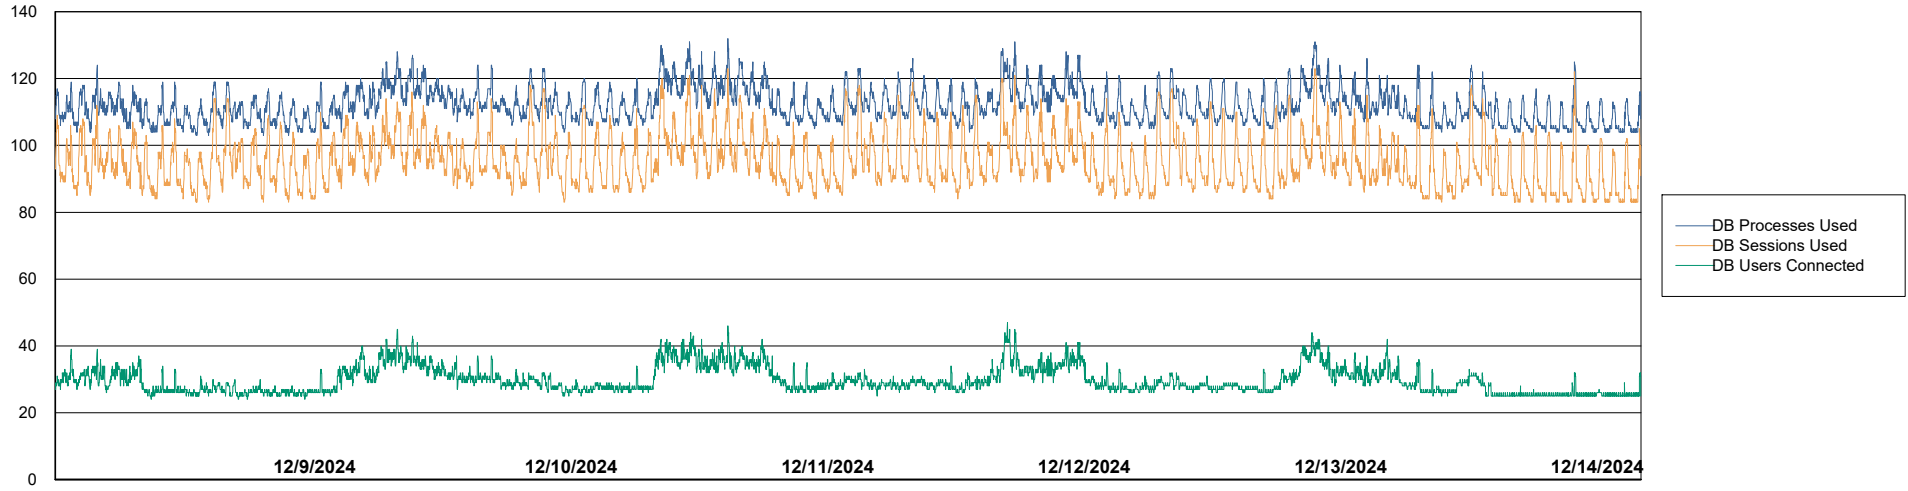

Weekly SLA Customer Report

Customer EUT_Production
Database ID 114

Database Performance EUT_EUP_PRD_URVINA22T_DB_ABS1

Weekly SLA Customer Report

Customer EUT_Production
Database ID 114

Database Performance EUT_URM_PRD_URVINA26_DB_ABS1