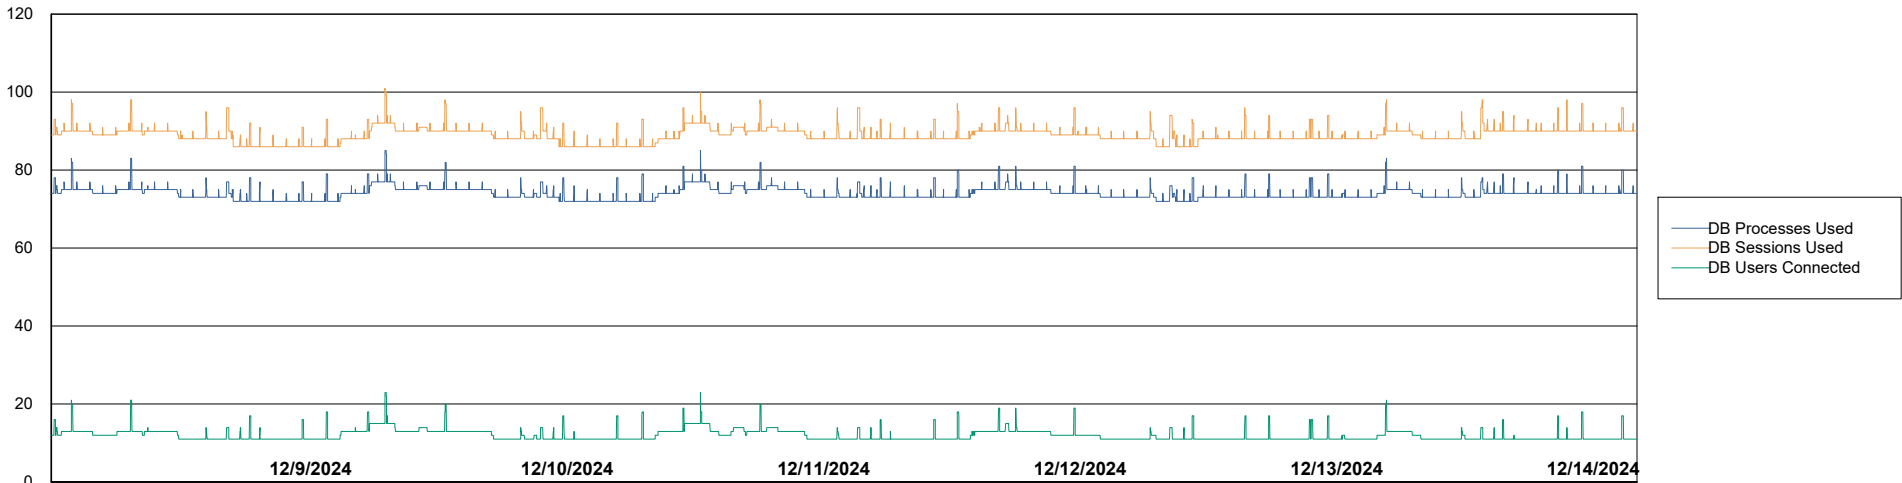

Weekly SLA Customer Report

Customer EUT_Production
Database ID 114

Database Performance EUT_EUP_PRD_URVINA22T_DB_ABS1

Weekly SLA Customer Report

Customer EUT_Production
Database ID 114

Database Performance EUT_URM_PRD_URVINA26_DB_ABS1