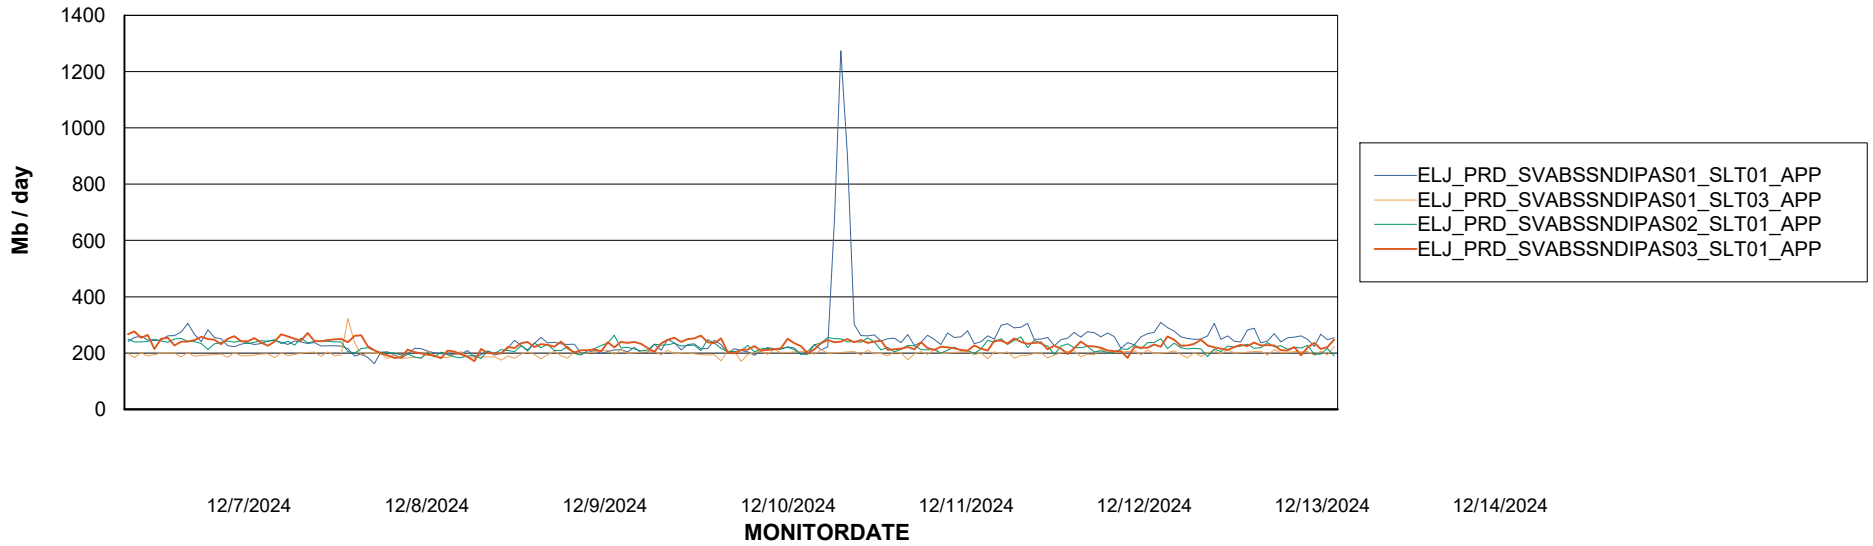

ABSSolute Application Server Services

Avg memory used per ABS Server Service