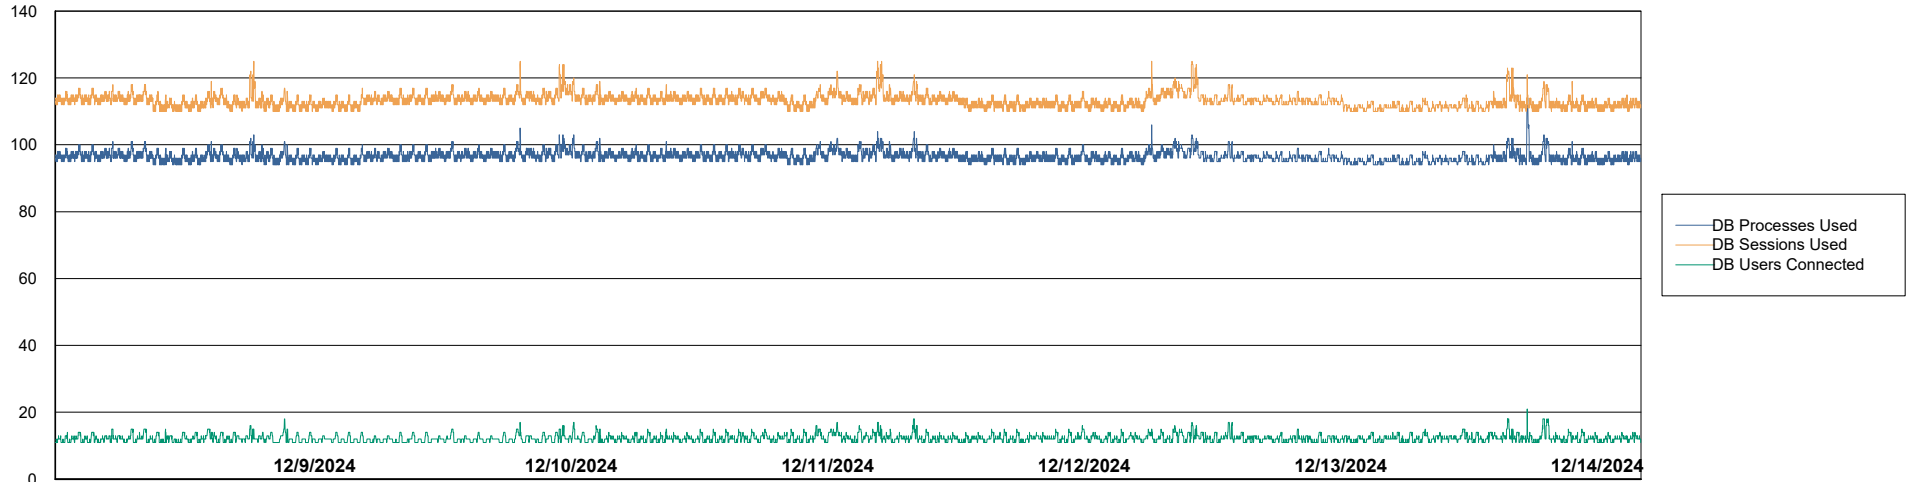

DB Processes Max 1,000
DB Processes Max 0

Weekly SLA Customer Report

Customer ELJ Production
Database ID 72

Database Performance ELJ_PRD_FRASEQXPRDDB03_ABS1

Weekly SLA Customer Report

Customer ELJ Production
Database ID 72