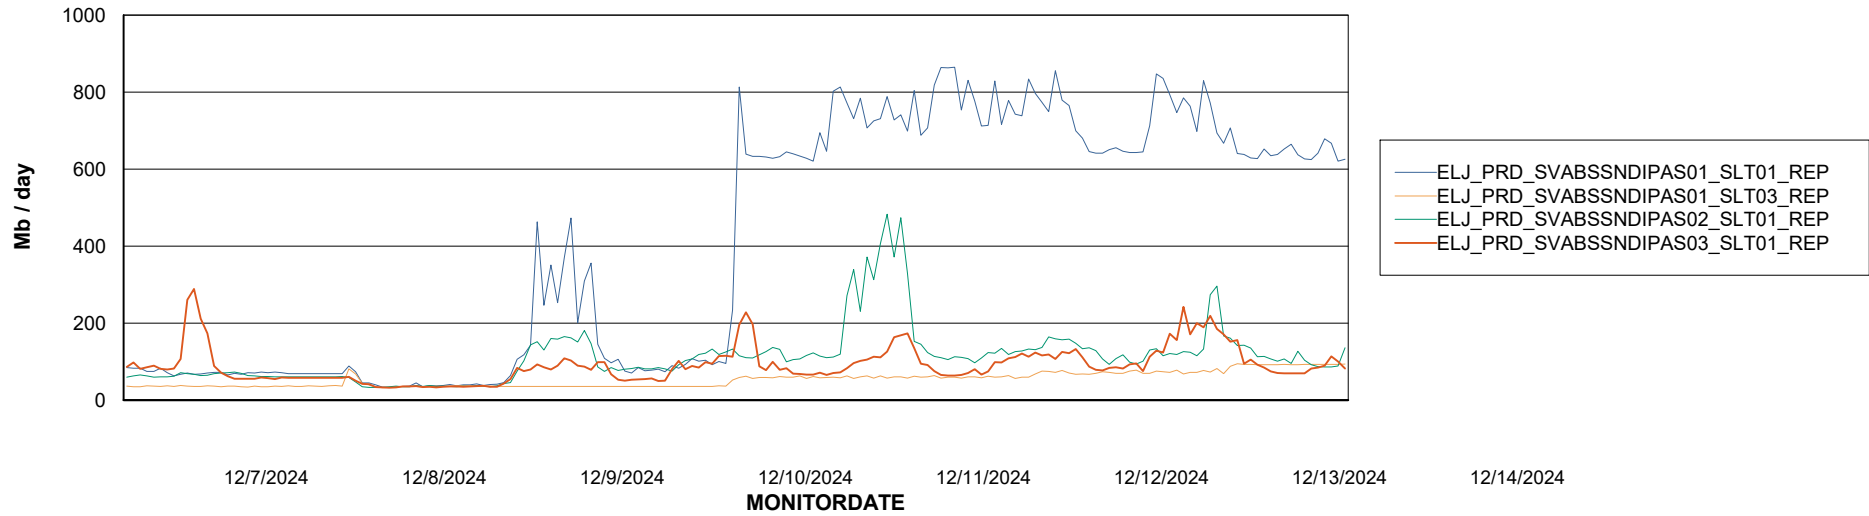

Avg memory used per ABS Server Service

Avg users per day per ABS server

Weekly SLA Customer Report

Customer ELJ Production
Database ID 72

ABSSolute Application ReportServer Services

Avg memory used per ReportServer Service