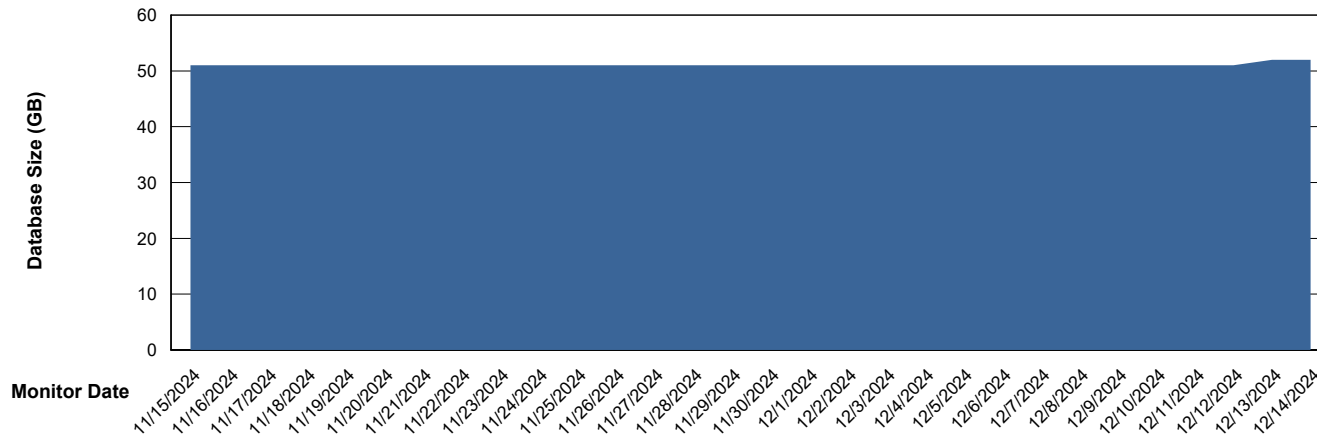

DB Processes Max 1,000
DB Processes Max 0

Weekly SLA Customer Report

Customer ELJ Production
Database ID 72

Database Performance ELJ_PRD_FRASEQXPRDDB03_ABS1

Weekly SLA Customer Report

Customer ELJ Production
Database ID 72

DATABASE SIZE ELJ_PRD_FRASEQXPRDDB01_ABS1

Database growth over last month

DATABASE SIZE ELJ_PRD_FRASEQXPRDDB03_ABS1

Database growth over last month

Weekly SLA Customer Report

Customer ELJ Production
 Database ID 72