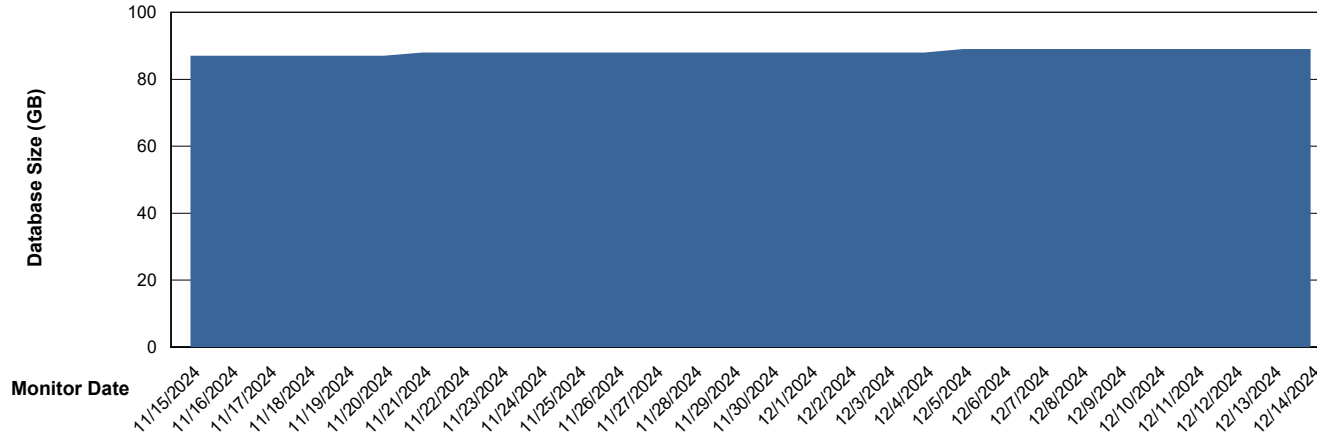

DB Processes Max 1,000
DB Processes Max 0

Weekly SLA Customer Report

Customer ELJ Production
Database ID 72

Database Performance ELJ_PRD_FRASEQXPRDDB03_ABS1

Weekly SLA Customer Report

Customer ELJ Production
Database ID 72

DATABASE SIZE ELJ_PRD_FRASEQXPRDDB01_ABS1

Database growth over last month

DATABASE SIZE ELJ_PRD_FRASEQXPRDDB03_ABS1

Database growth over last month

Weekly SLA Customer Report

Customer ELJ Production
 Database ID 72