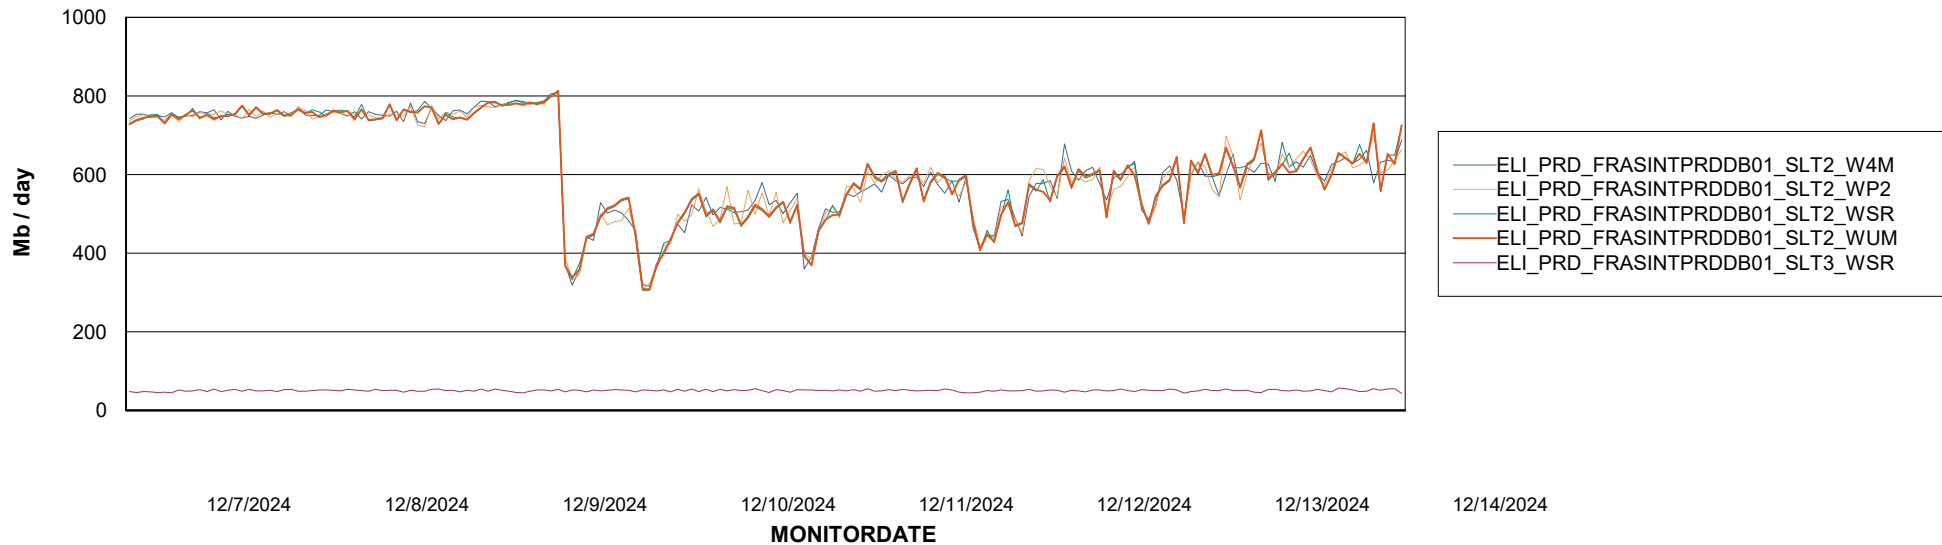

ABSSolute Web Component Services

Avg memory used per ABS Web component