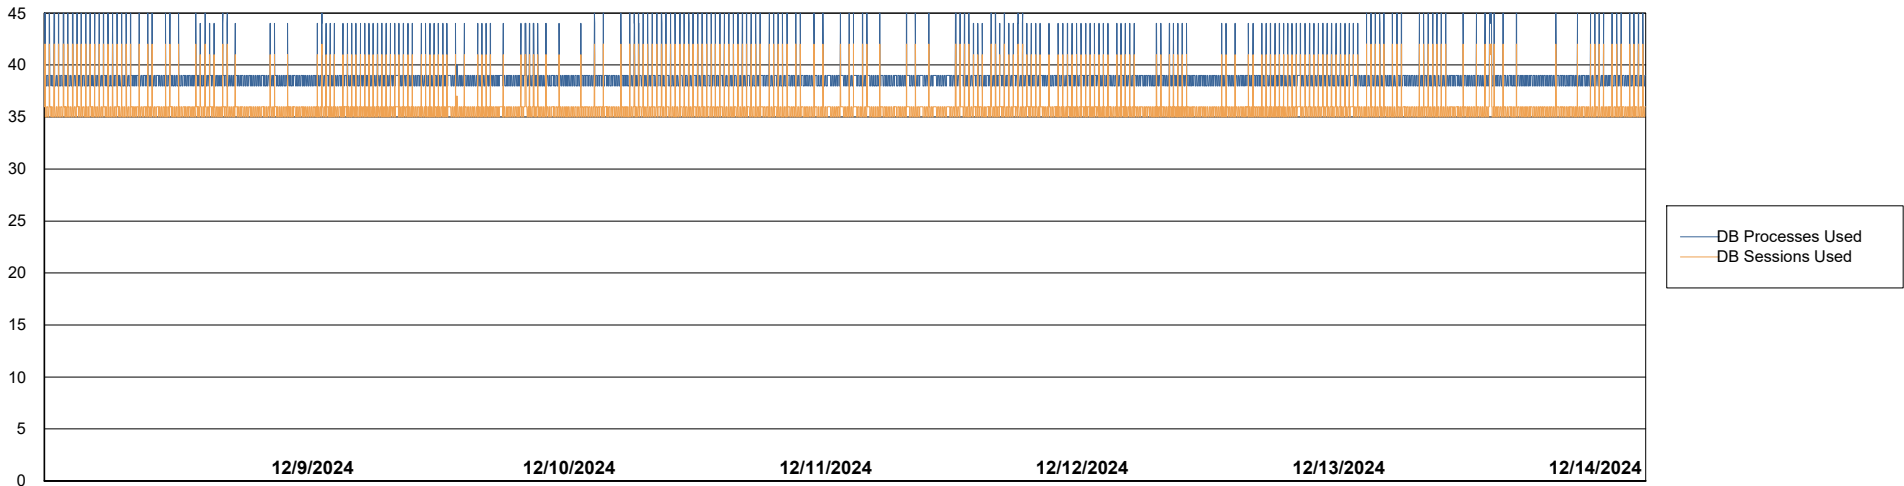

Database Performance ELI_PRD_FRASINTQUADB01_HSBABS1

DB Processes Max 1,000