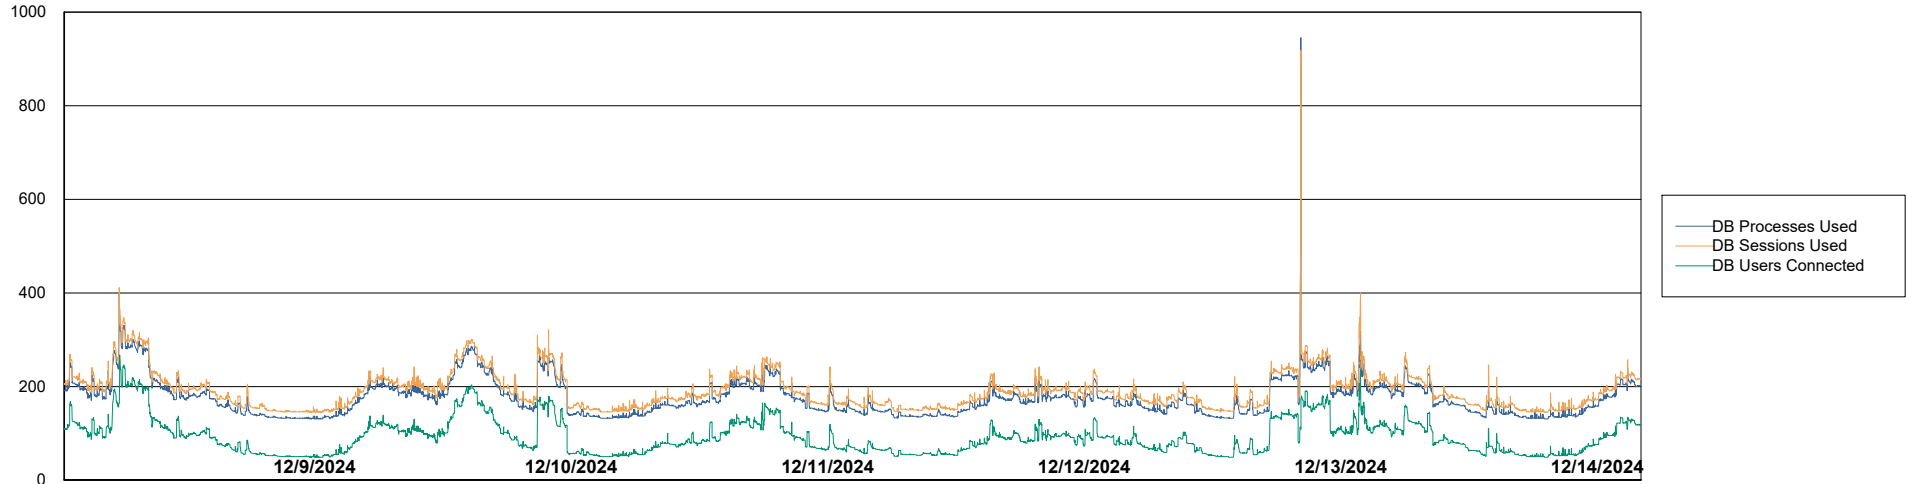

Weekly SLA Customer Report

Customer ELI_Production
Database ID 62

Database Performance ELI_PRD_FRASEQXPRDDB04-BI_ABS1

Weekly SLA Customer Report

Customer ELI_Production
Database ID 62

Database Performance ELI_PRD_FRASINTPRDDB01_ABS1