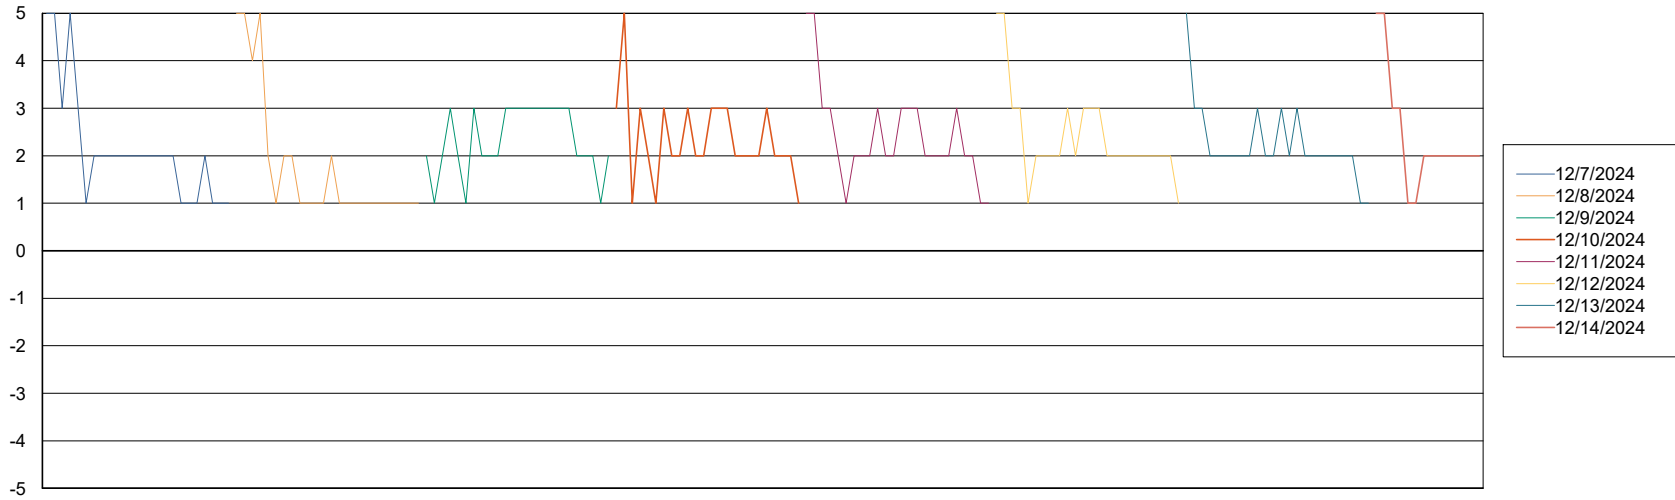

Standby Database Health ELI_Production

Recovery lag for last 7 days