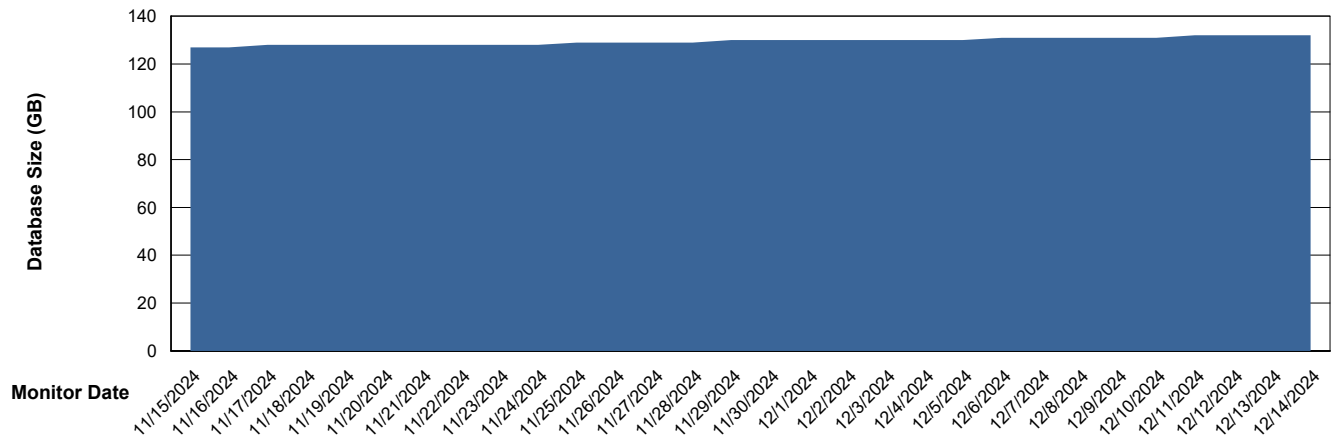

DATABASE SIZE ELI_PRD_FRASINTPRDDB01_ABS1

Database growth over last month