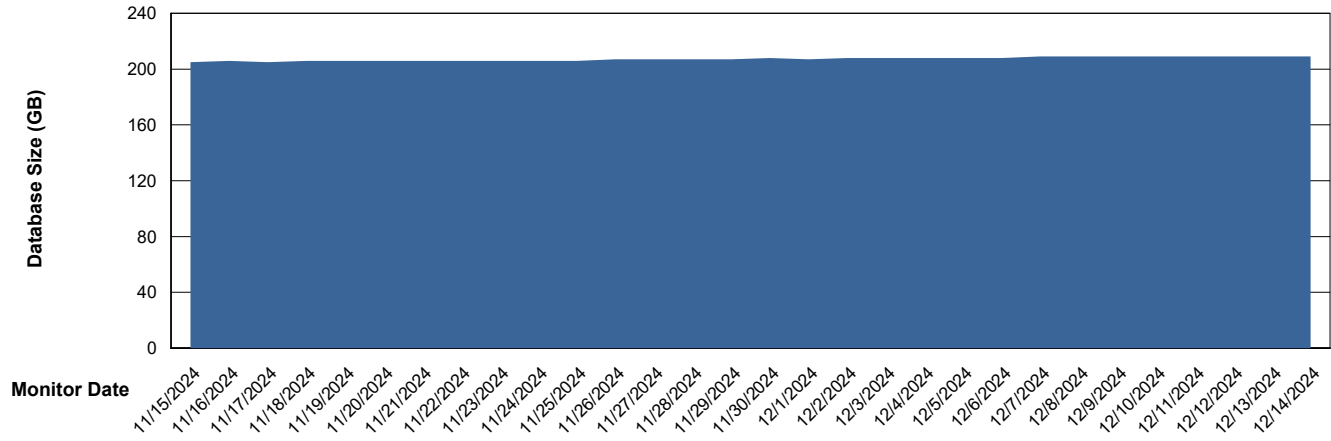

Weekly SLA Customer Report

Customer ELI_Production
Database ID 62

Database Performance ELI_PRD_FRASINTQUADB01_HSBABS1

DB Processes Max 1,000

Weekly SLA Customer Report

Customer ELI_Production
Database ID 62

DATABASE SIZE ELI_PRD_FRASEQXPRDDB04-BI_ABS1

Database growth over last month

DATABASE SIZE ELI_PRD_FRASINTPRDDB01_ABS1

Database growth over last month

Weekly SLA Customer Report

Customer ELI_Production
 Database ID 62