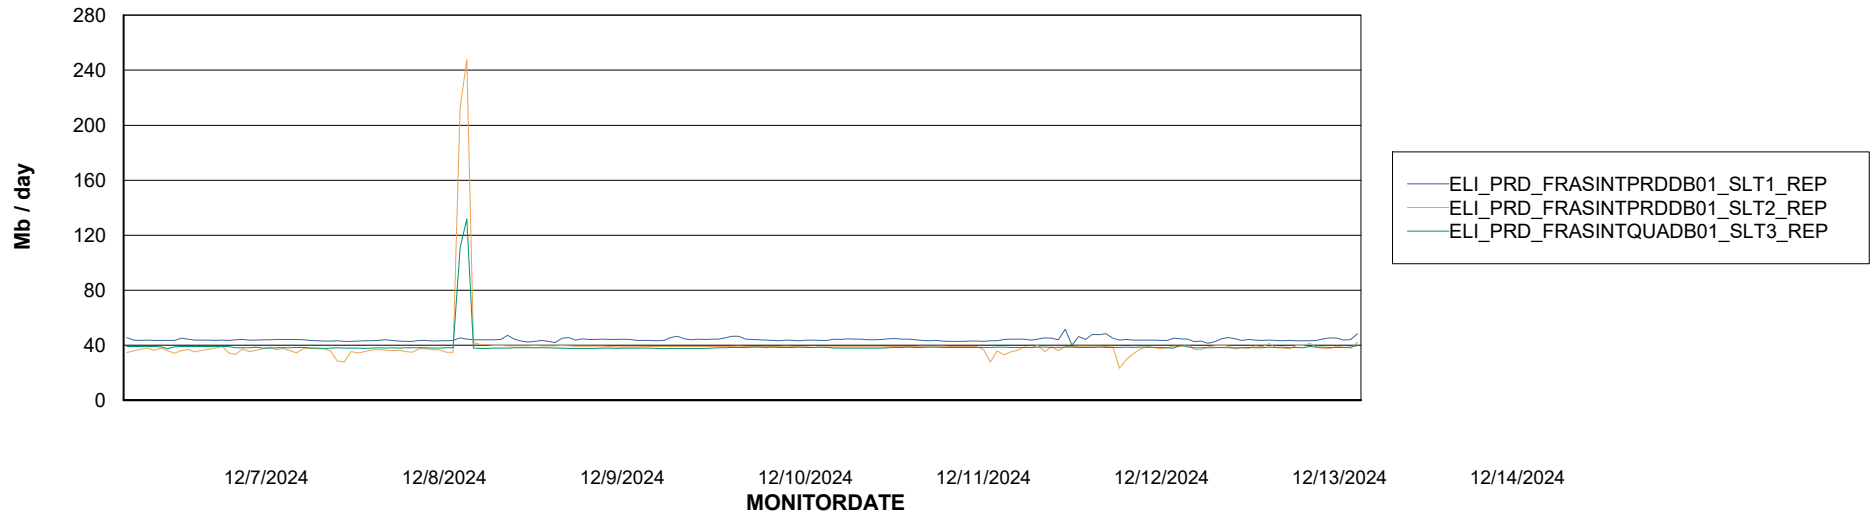

Avg memory used per ABS Server Service

Avg users per day per ABS server

Weekly SLA Customer Report

Customer ELI_Production
Database ID 62

ABSSolute Application ReportServer Services

Avg memory used per ReportServer Service