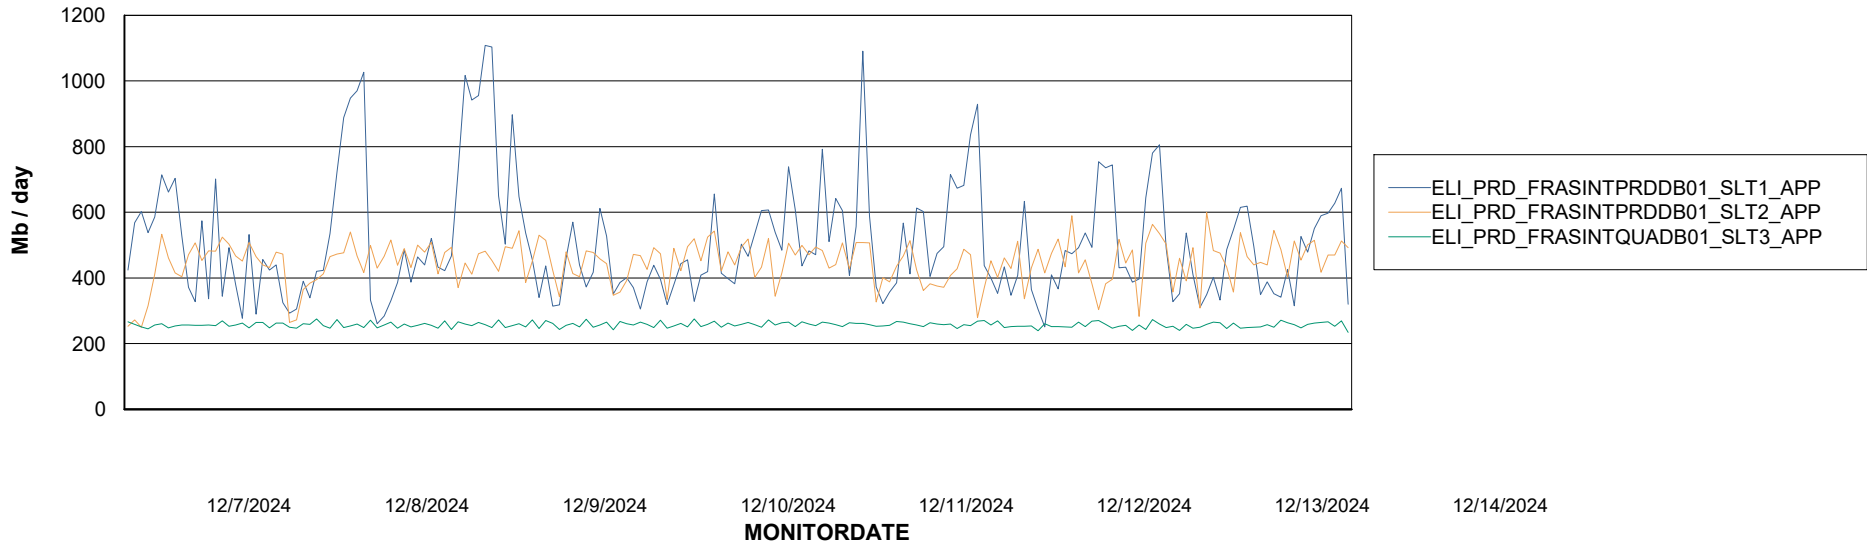

ABSSolute Application Server Services

Avg memory used per ABS Server Service