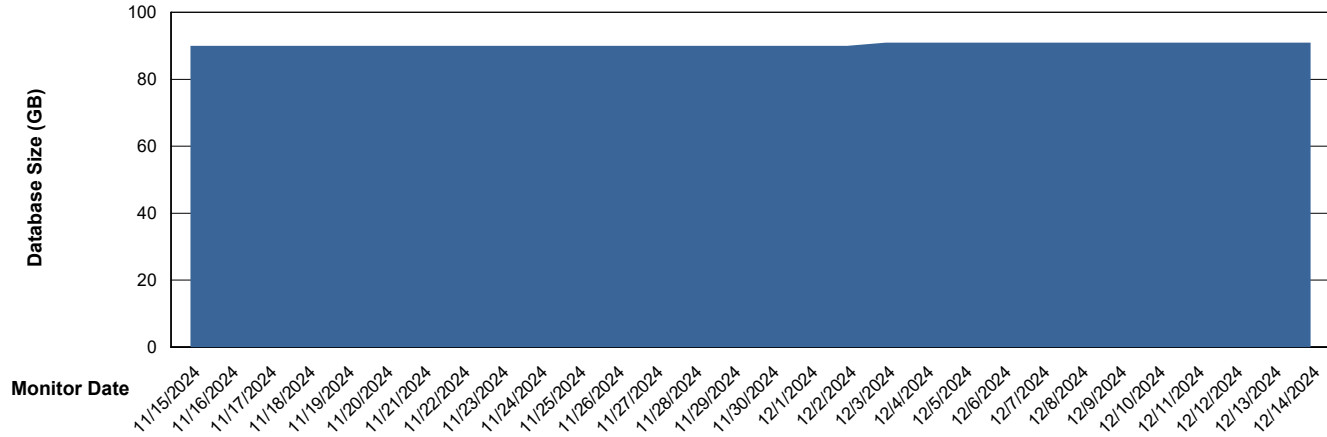

DB Processes Max 1,000

Weekly SLA Customer Report

Customer ECL_Production
 Database ID 156

DATABASE SIZE ECL_PRD_ECLABS_ABS1

Database growth over last month

Database Tablespace ECL_PRD_ECLABS_ABS1

Date	Tablespace Name	Filesize (Gb)	Usedsize (Gb)	Percentage free
12/14/2024	ABSDATA	81	65	20
	INDX	10	7	25
12/13/2024	ABSDATA	81	65	20
	INDX	10	7	25
12/12/2024	ABSDATA	81	65	20
	INDX	10	7	25
12/11/2024	ABSDATA	81	65	20
	INDX	10	7	26
12/10/2024	ABSDATA	81	65	20
	INDX	10	7	26
12/9/2024	ABSDATA	81	65	20
	INDX	10	7	26
12/8/2024	ABSDATA	81	65	20
	INDX	10	7	26

Weekly SLA Customer Report

Customer ECL_Production
Database ID 156

Standby Database Health ECL_Production

Recovery lag for last 7 days

Weekly SLA Customer Report

Customer ECL_Production
Database ID 156

ABSSolute Application Server Services