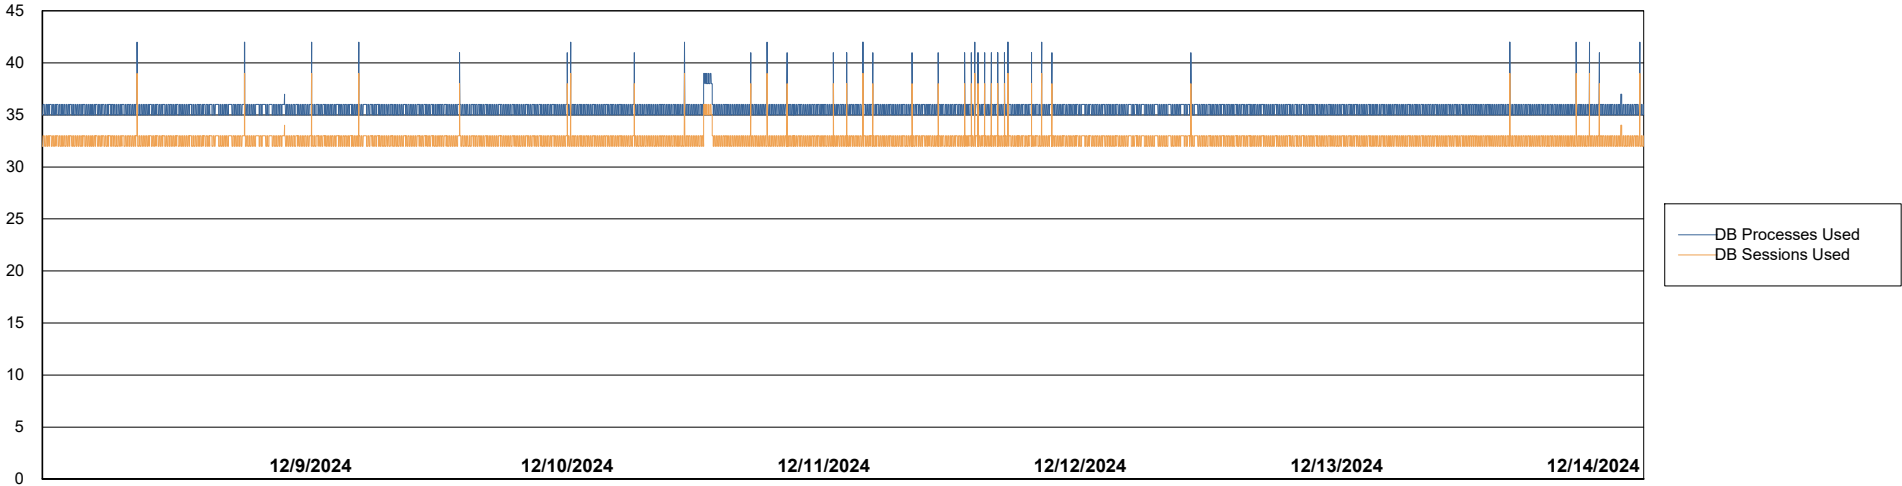

Weekly SLA Customer Report

Customer ECL_Production
Database ID 156

Database Performance ECL_PRD_ECLABS_ABS1

Weekly SLA Customer Report

Customer ECL_Production
Database ID 156

Database Performance ECL_PRD_ECLABS-TEST_HSBABS1

DB Processes Max 1,000

Weekly SLA Customer Report

Customer ECL_Production
 Database ID 156

DATABASE SIZE ECL_PRD_ECLABS_ABS1

Database growth over last month

Database Tablespace ECL_PRD_ECLABS_ABS1

Date	Tablespace Name	Filesize (Gb)	Usedsize (Gb)	Percentage free
12/14/2024	ABSDATA	81	65	20
	INDX	10	7	25
12/13/2024	ABSDATA	81	65	20
	INDX	10	7	25
12/12/2024	ABSDATA	81	65	20
	INDX	10	7	25
12/11/2024	ABSDATA	81	65	20
	INDX	10	7	26
12/10/2024	ABSDATA	81	65	20
	INDX	10	7	26
12/9/2024	ABSDATA	81	65	20
	INDX	10	7	26
12/8/2024	ABSDATA	81	65	20
	INDX	10	7	26