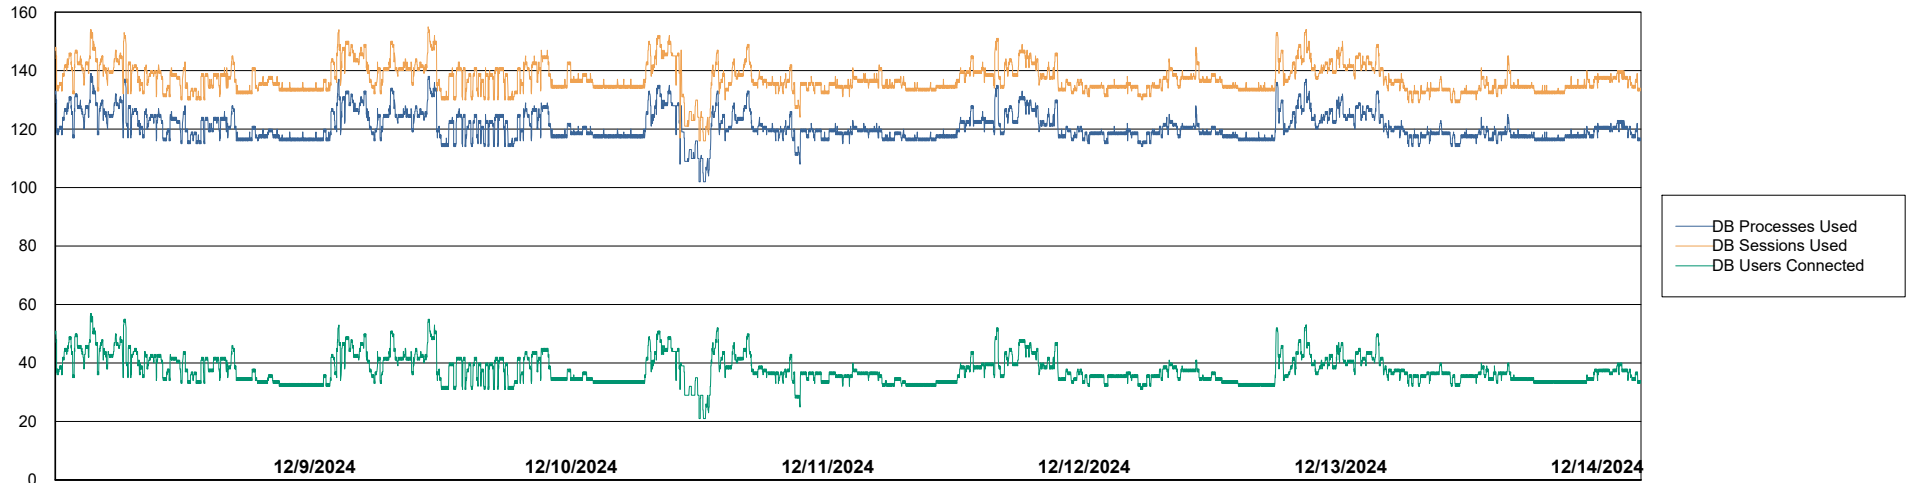

Weekly SLA Customer Report

Customer ECL_Production
Database ID 156

Harddisk Usage ECL_PRD_ECLABS-WEB

	Free disk space on C: (%)	Total disk space on C: (Gb)	Used disk space on C: (Gb)
12/14/2024	37	99	63
12/13/2024	37	99	63
12/12/2024	37	99	63
12/11/2024	38	99	62
12/10/2024	38	99	61
12/9/2024	38	99	61
12/8/2024	38	99	61

Weekly SLA Customer Report

Customer ECL_Production
Database ID 156

Database Performance ECL_PRD_ECLABS_ABS1

Weekly SLA Customer Report

Customer ECL_Production
Database ID 156

Database Performance ECL_PRD_ECLABS-TEST_HSBABS1