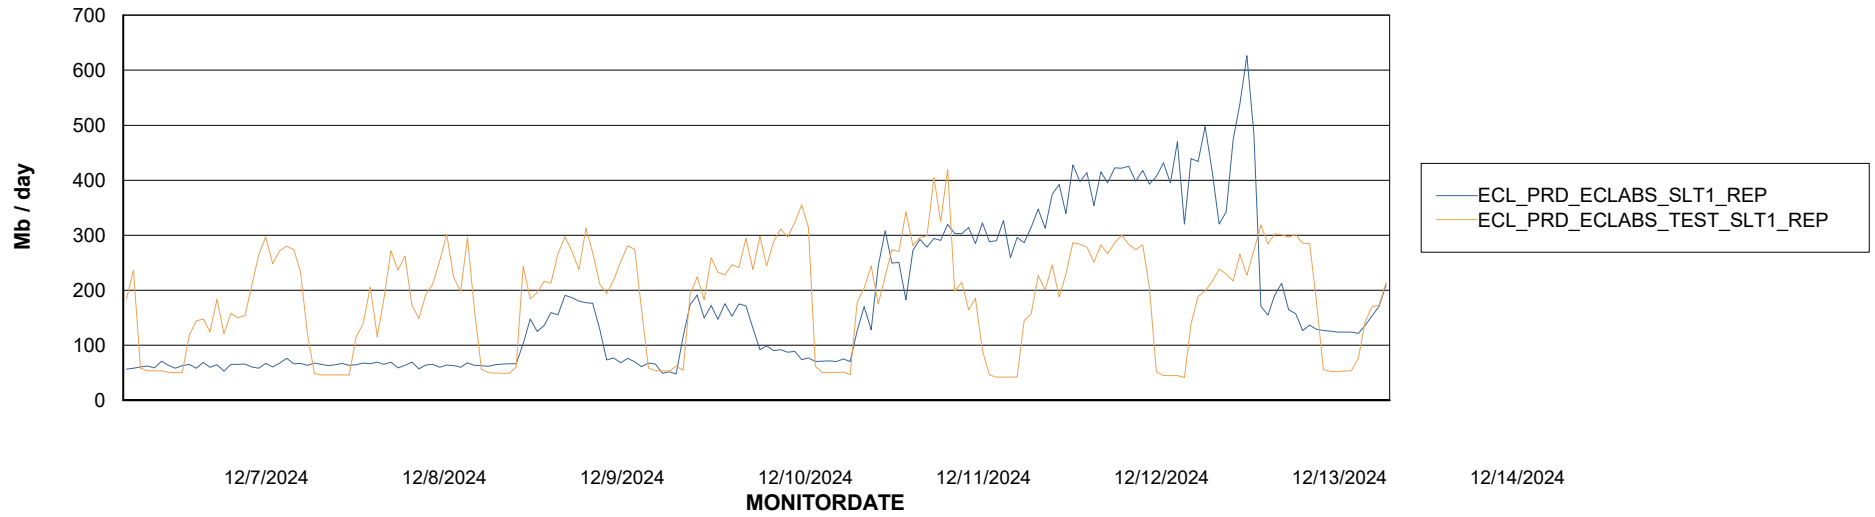

Avg memory used per ABS Server Service

Avg users per day per ABS server

Weekly SLA Customer Report

Customer ECL_Production
Database ID 156

ABSSolute Application ReportServer Services

Avg memory used per ReportServer Service