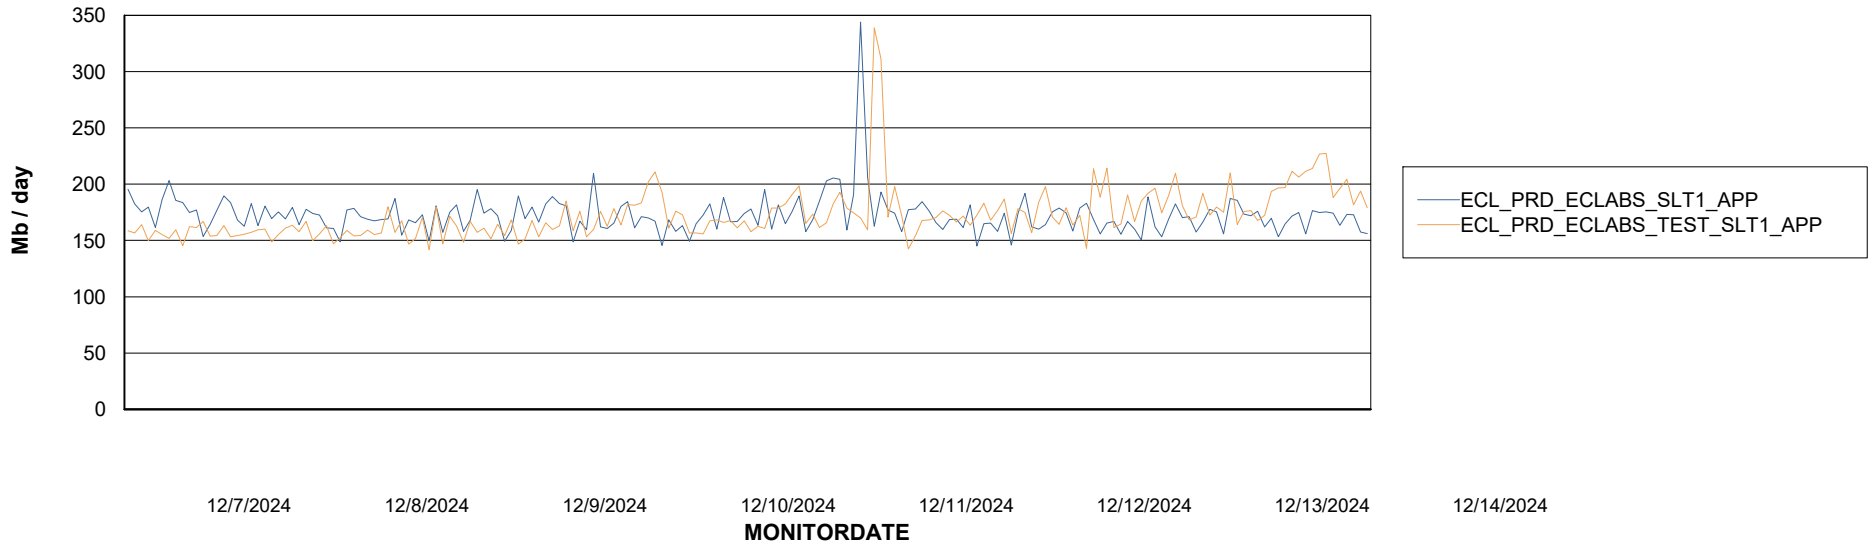

ABSSolute Application Server Services

Avg memory used per ABS Server Service