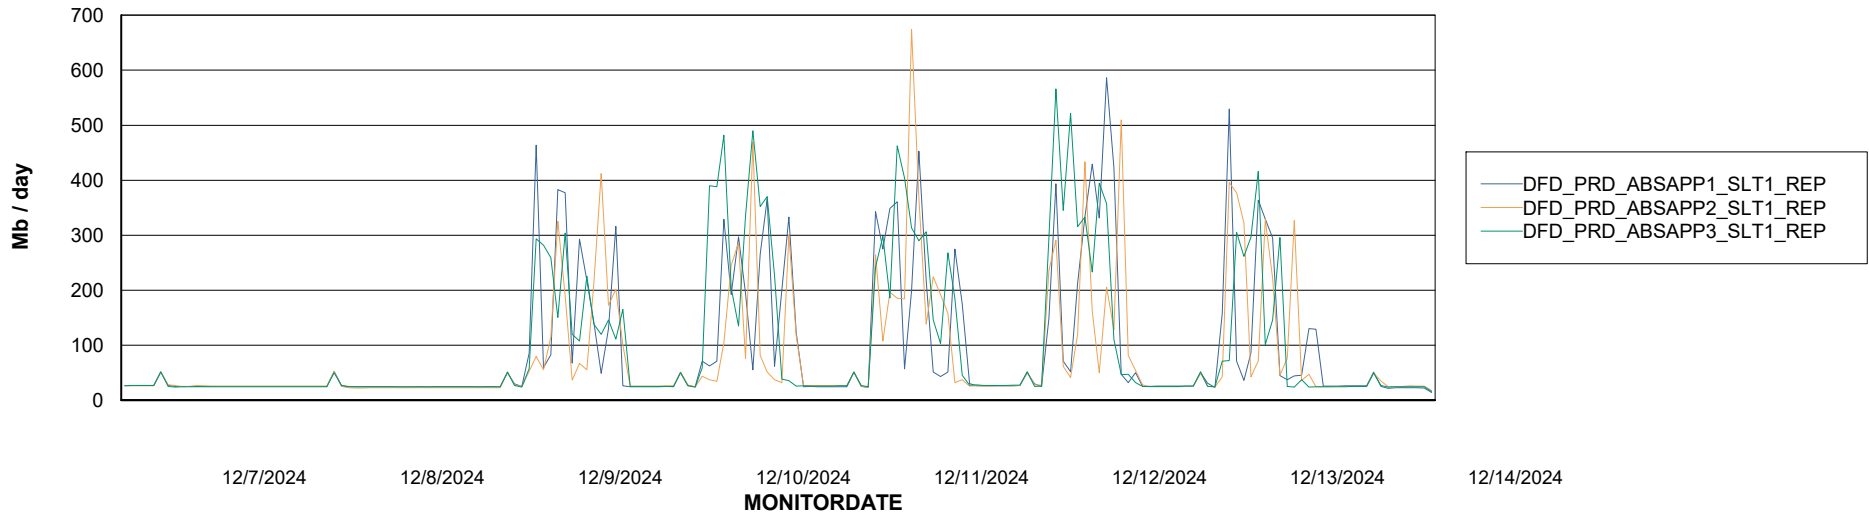

ABSSolute Application ReportServer Services

Avg memory used per ReportServer Service