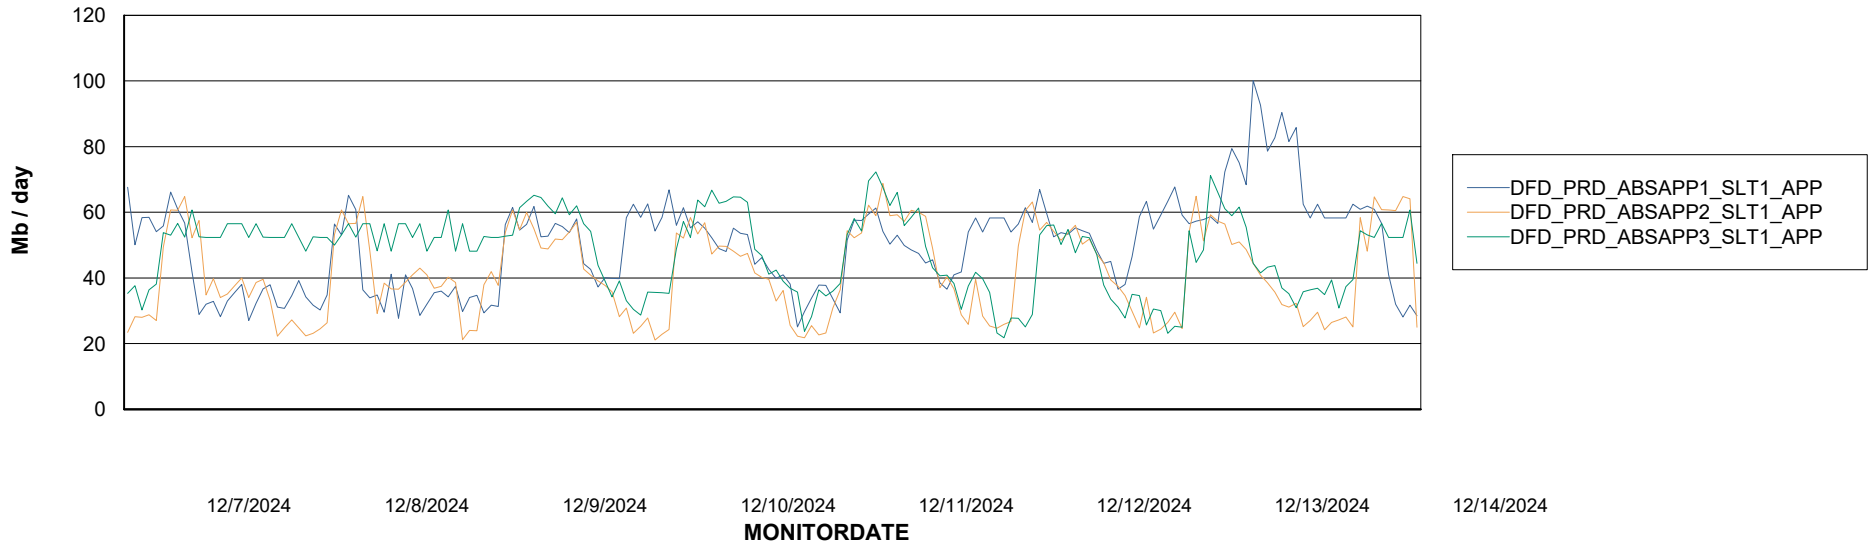

ABSSolute Application Server Services

Avg memory used per ABS Server Service