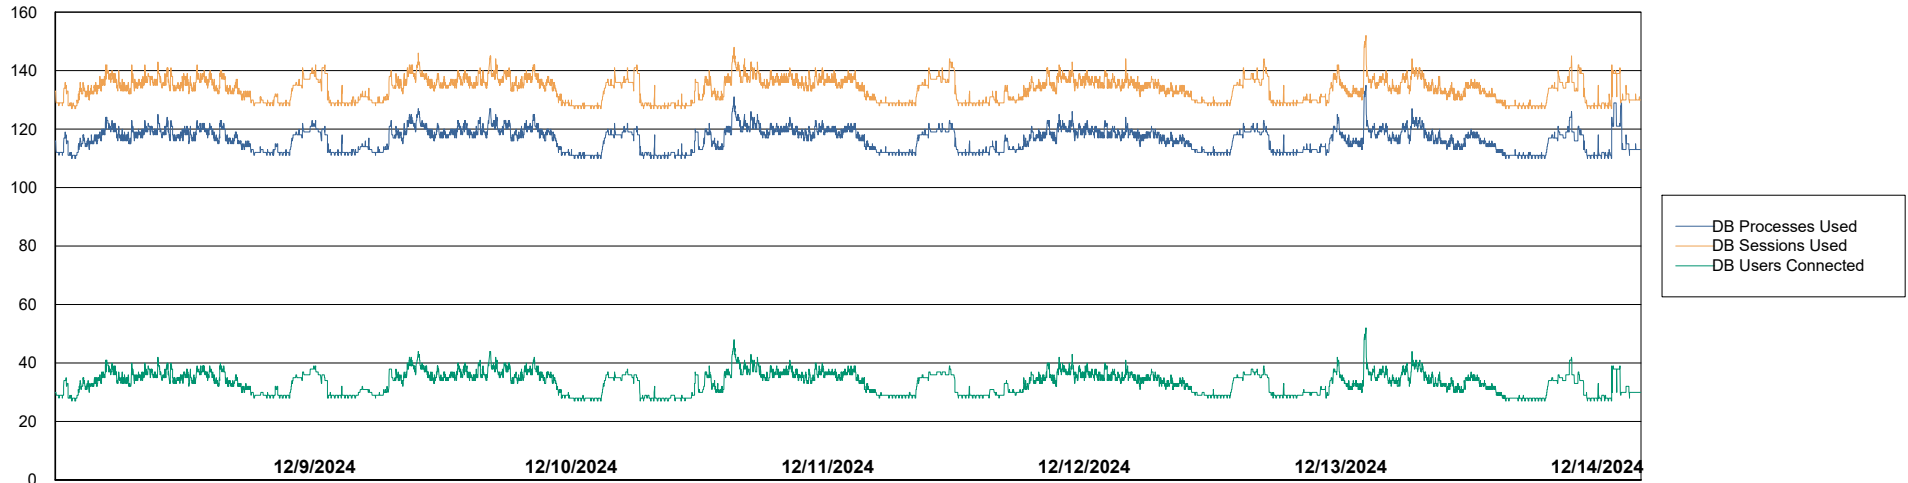

Database Performance CUS_PRD_ABSDB1_ABS1