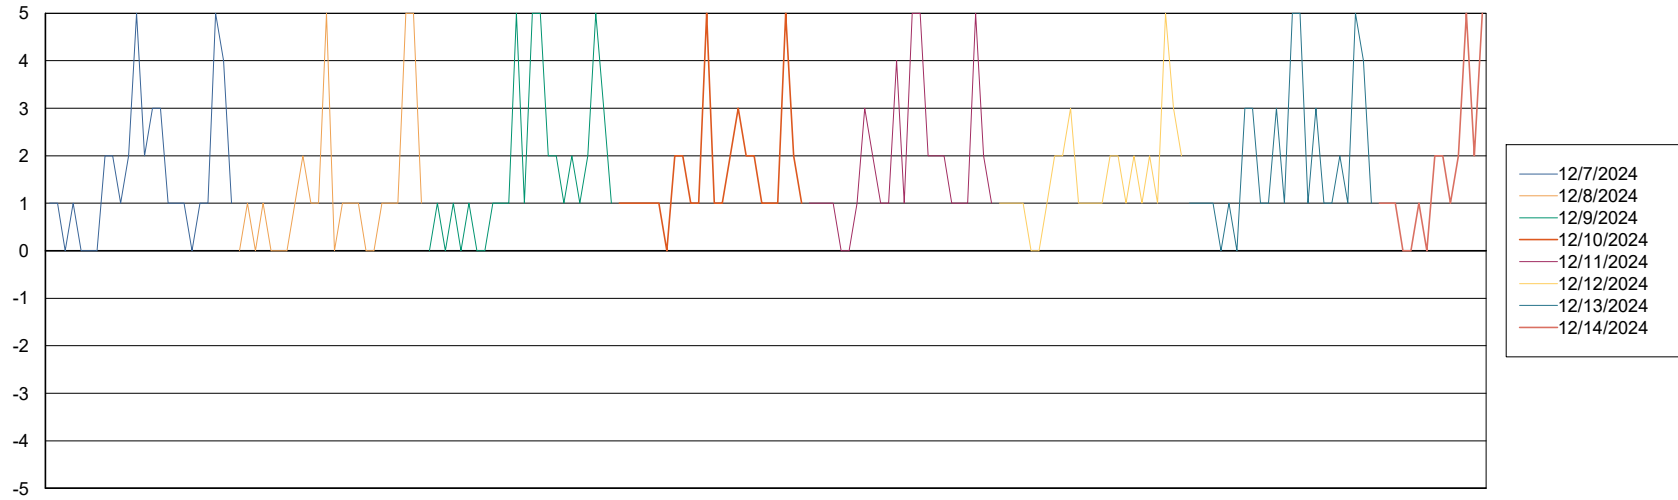

Standby Database Health CUS_Production (24/7)

Recovery lag for last 7 days