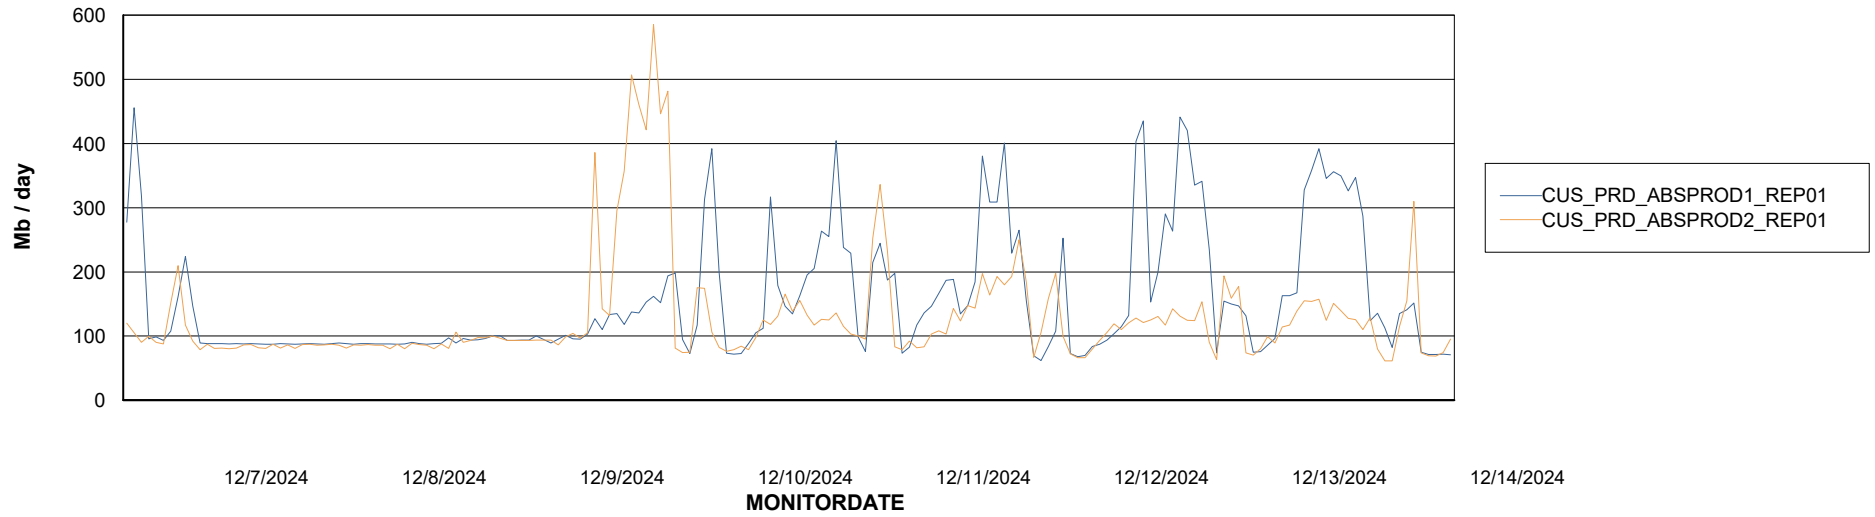

ABSSolute Application ReportServer Services

Avg memory used per ReportServer Service