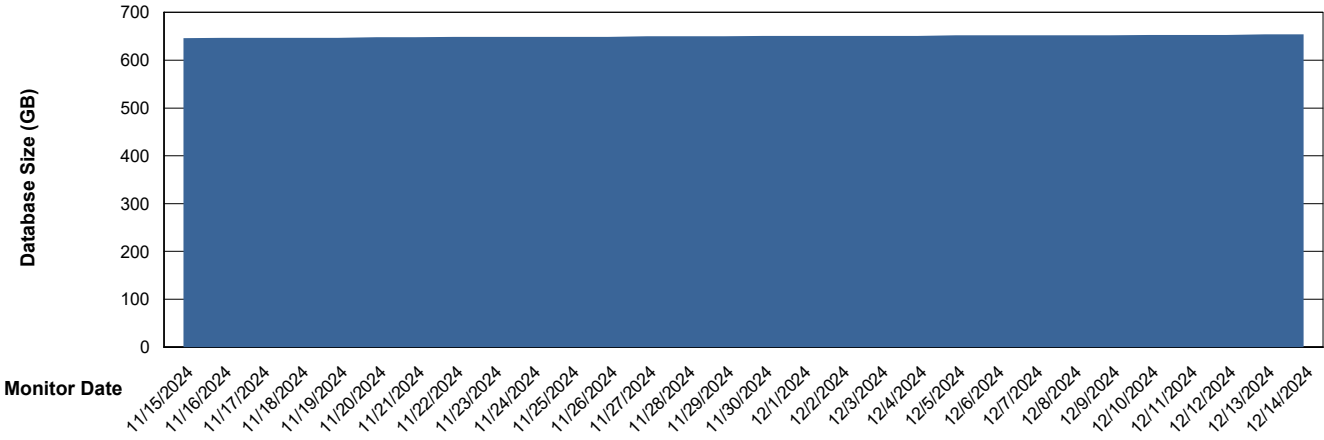

Weekly SLA Customer Report

Customer CUS_Production (24/7)
Database ID 131

Database Performance CUS_PRD_ABSDB1_ABS1

Weekly SLA Customer Report

Customer CUS_Production (24/7)
Database ID 131

Database Performance CUS_PRD_ABSDB2_HSBABS1

DB Processes Max 1,000

Weekly SLA Customer Report

Customer CUS_Production (24/7)
 Database ID 131

DATABASE SIZE CUS_PRD_ABSDB1_ABS1

Database growth over last month

Database Tablespace CUS_PRD_ABSDB1_ABS1

Date	Tablespace Name	Filesize (Gb)	Usedsize (Gb)	Percentage free
12/14/2024	ABSDATA	298	241	19
	INDX	480	397	17
12/13/2024	ABSDATA	298	241	19
	INDX	480	397	17
12/12/2024	ABSDATA	298	241	19
	INDX	480	396	17
12/11/2024	ABSDATA	298	241	19
	INDX	480	396	17
12/10/2024	ABSDATA	298	241	19
	INDX	480	396	17
12/9/2024	ABSDATA	298	241	19
	INDX	480	396	18
12/8/2024	ABSDATA	286	241	16
	INDX	475	396	17

Weekly SLA Customer Report

Customer CUS_Production (24/7)
Database ID 131

Standby Database Health CUS_Production (24/7)

Recovery lag for last 7 days

Weekly SLA Customer Report

Customer CUS_Production (24/7)
Database ID 131