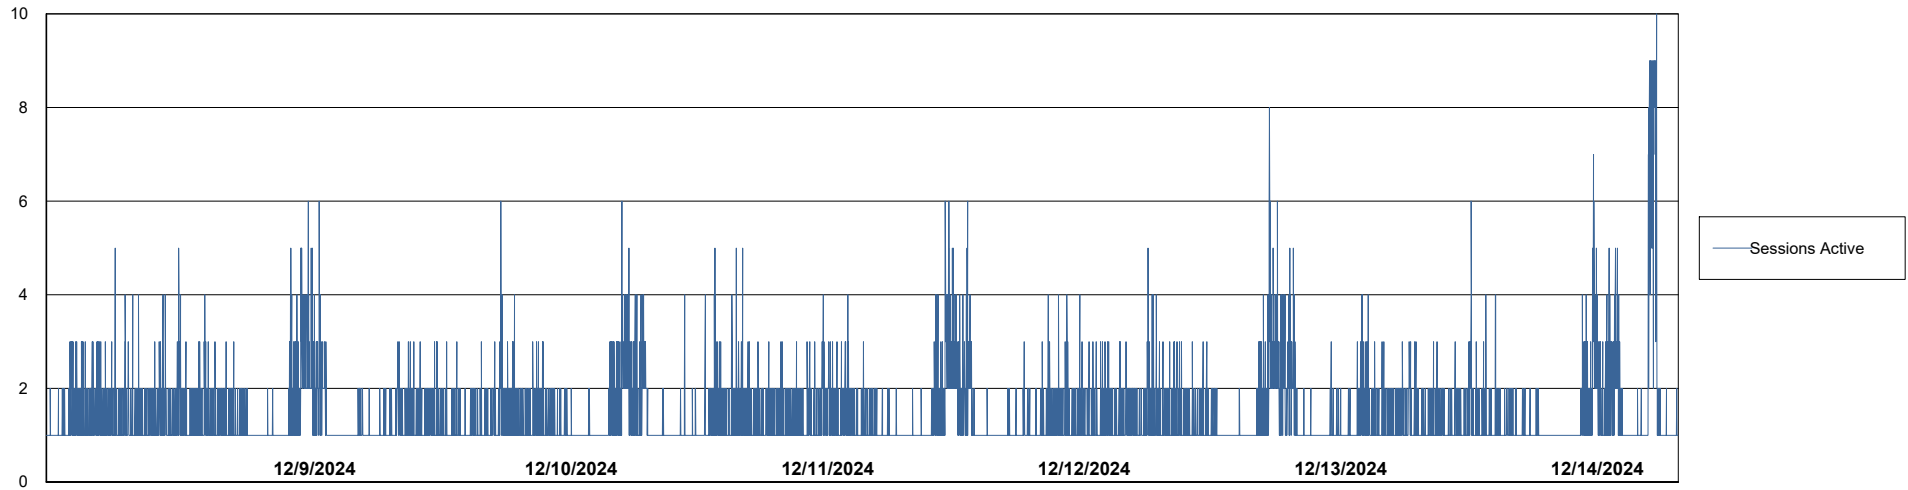

Weekly SLA Customer Report

Customer CUS_Production (24/7)
Database ID 131

Harddisk Usage CUS_PRD_ABSWEBPROD

	Free disk space on C: (%)	Total disk space on C: (Gb)	Used disk space on C: (Gb)
12/14/2024	88	199	24
12/13/2024	88	199	24
12/12/2024	88	199	24
12/11/2024	88	199	24
12/10/2024	88	199	24
12/9/2024	88	199	24
12/8/2024	88	199	24

Weekly SLA Customer Report

Customer CUS_Production (24/7)
Database ID 131

Database Performance CUS_PRD_ABSDB1_ABS1

Weekly SLA Customer Report

Customer CUS_Production (24/7)
Database ID 131

Database Performance CUS_PRD_ABSDB2_HSBABS1