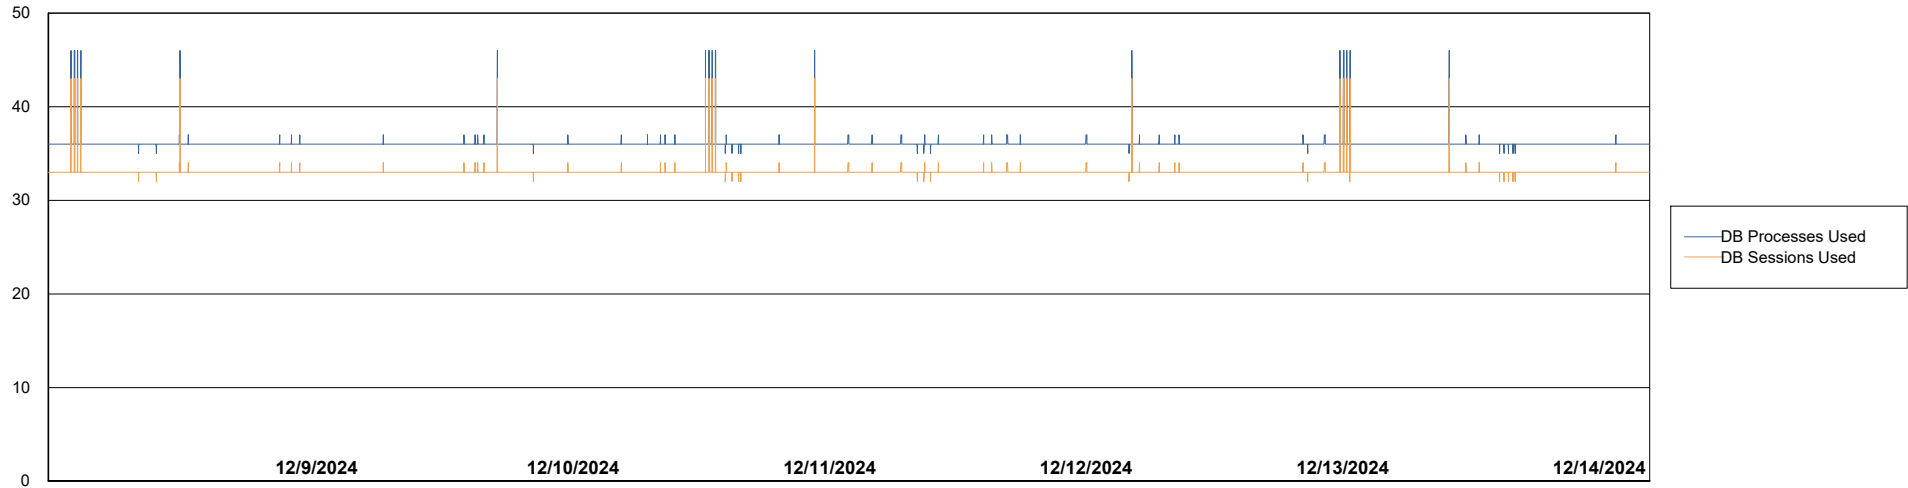

Database Performance CUS_PRD_ABSDB2_HSBABS1

DB Processes Max 1,000