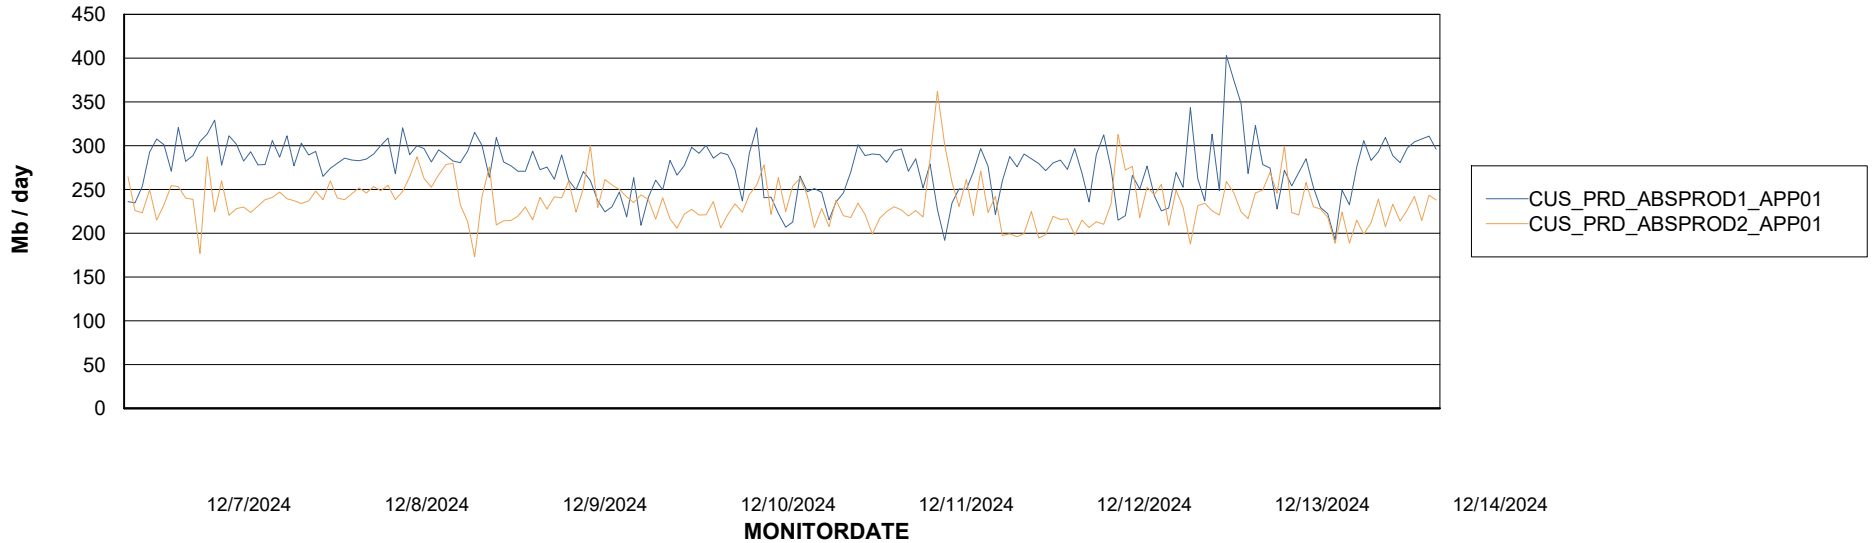

ABSSolute Application Server Services

Avg memory used per ABS Server Service