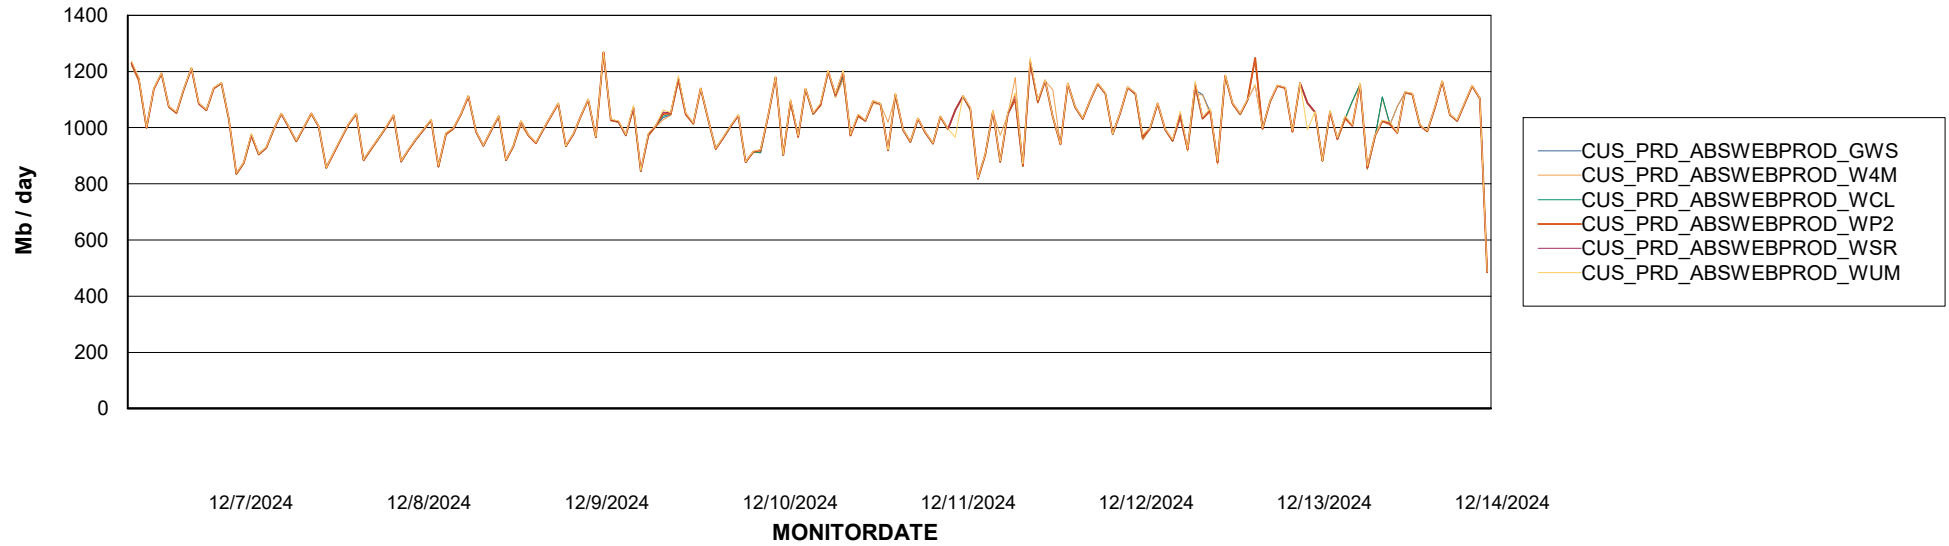

Avg memory used per ReportServer Service

Weekly SLA Customer Report

Customer CUS_Production (24/7)
Database ID 131

ABSSolute Web Component Services

Avg memory used per ABS Web component

Weekly SLA Customer Report