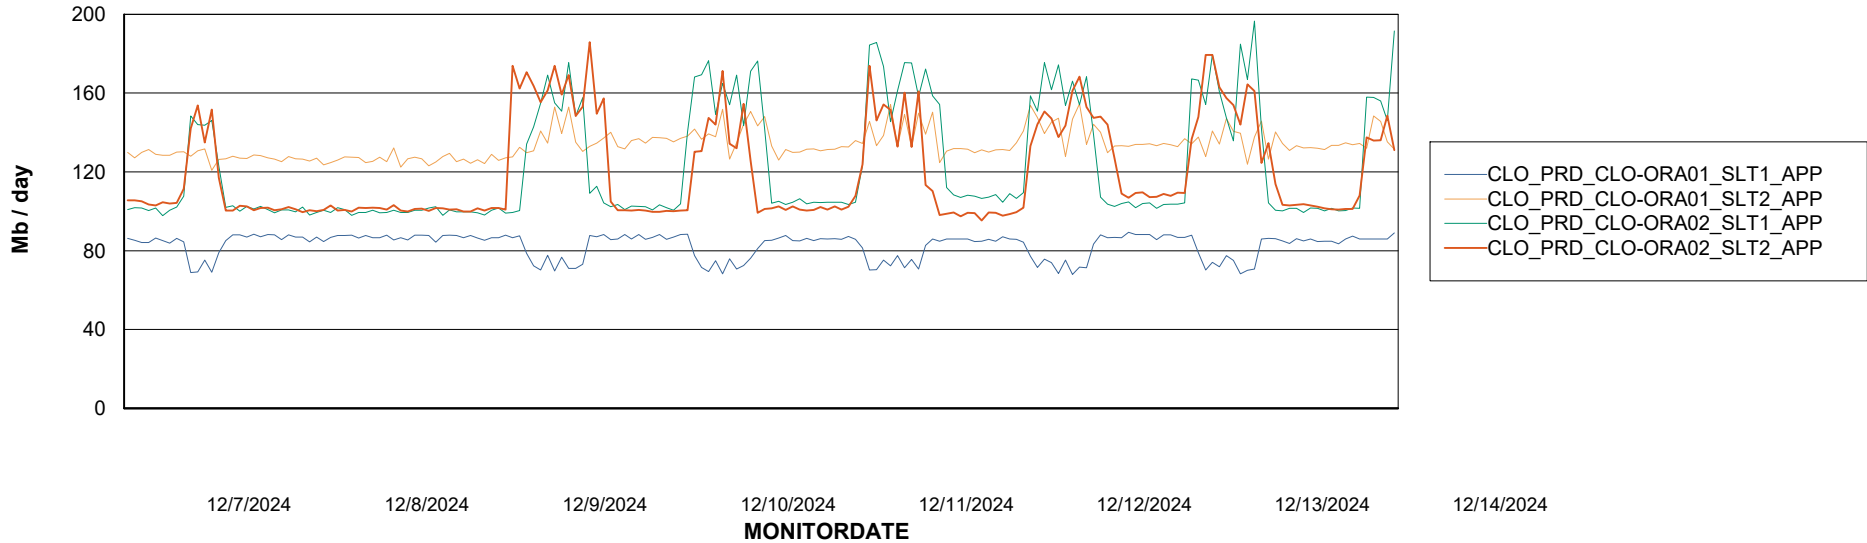

ABSSolute Application Server Services

Avg memory used per ABS Server Service