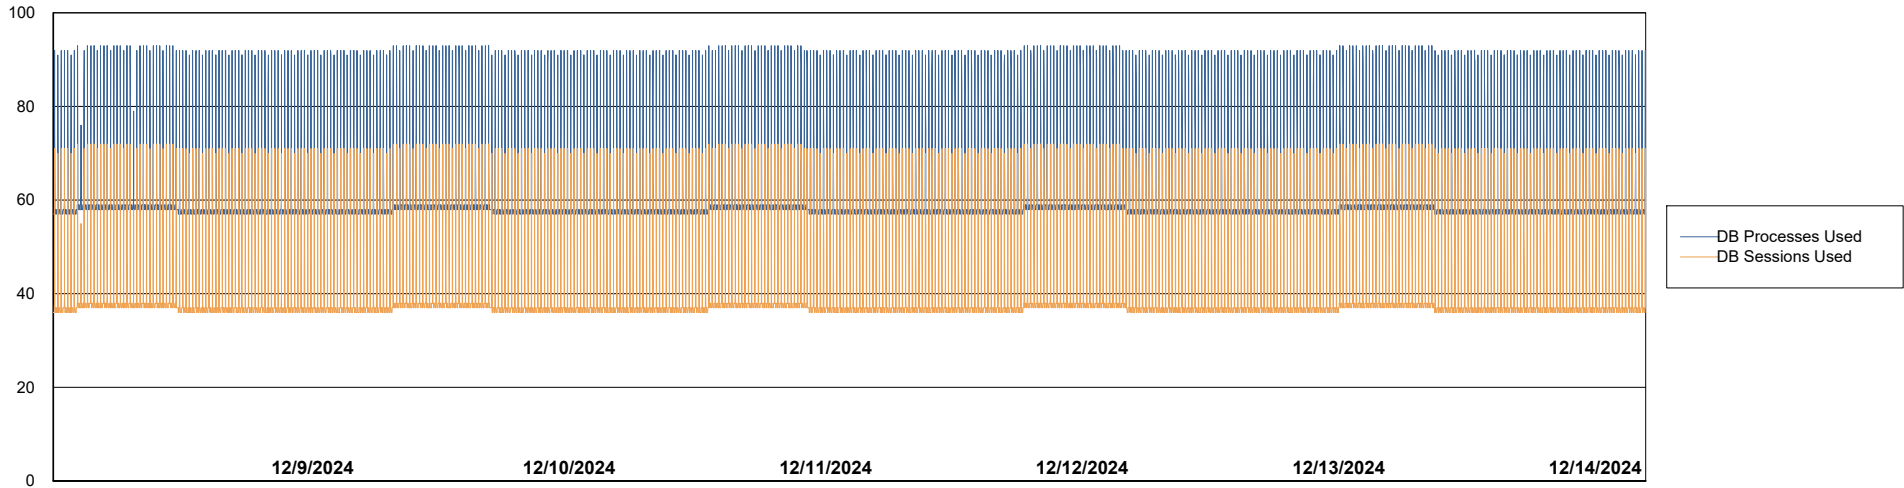

Database Performance CLO_PRD_CLO-ORA02_HSBABS1

DB Processes Max 1,000