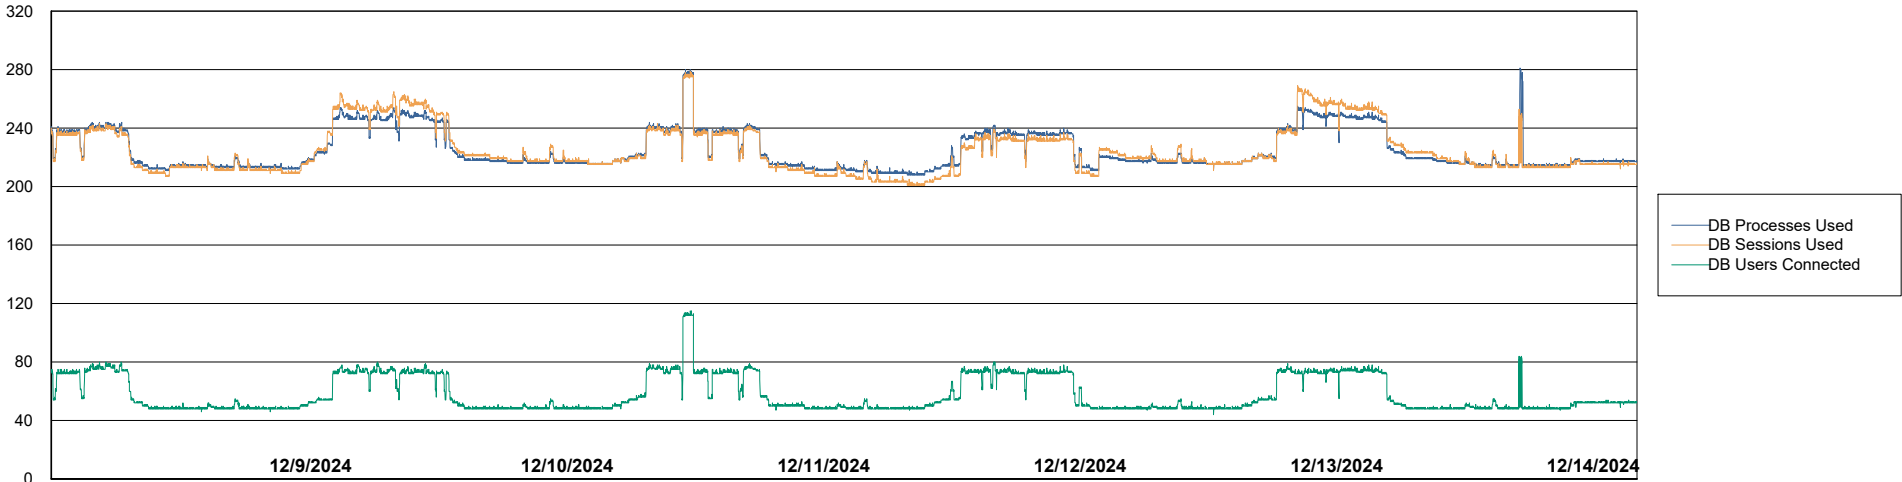

Database Performance CLO_PRD_CLO-ORA01_ABS1