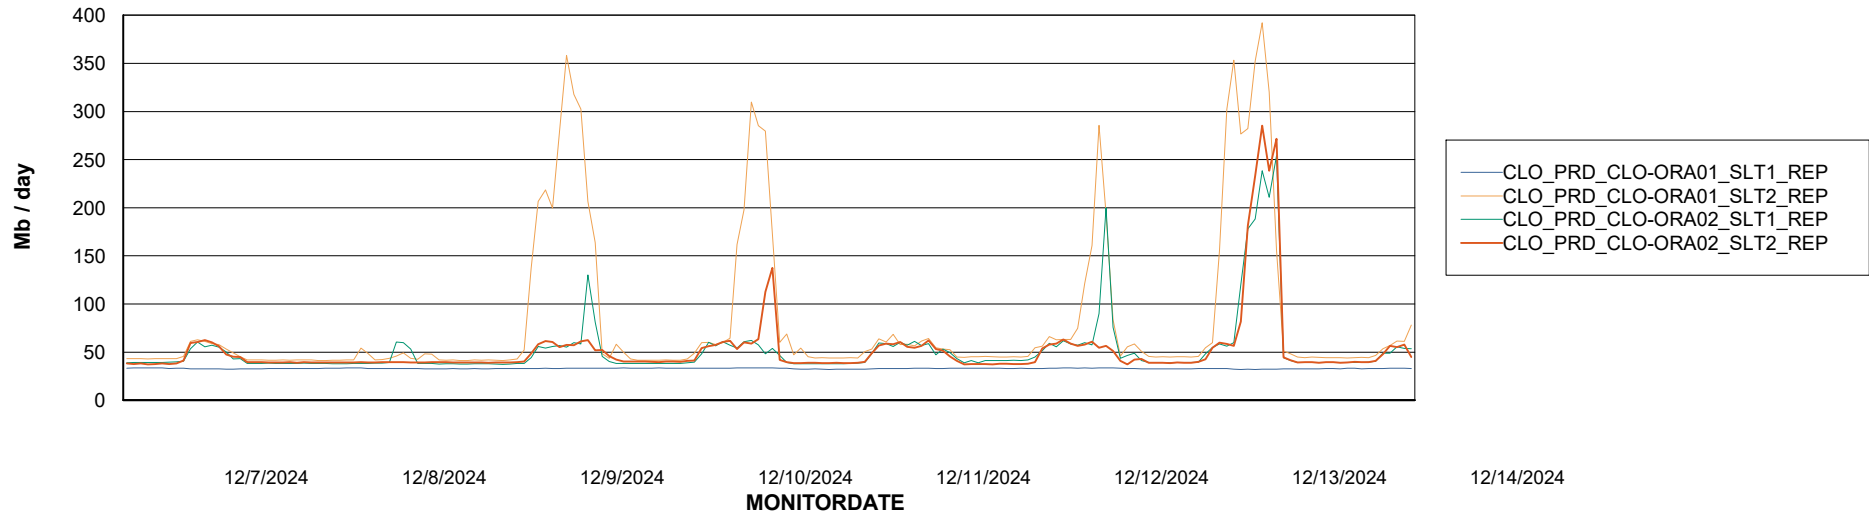

ABSSolute Application ReportServer Services

Avg memory used per ReportServer Service