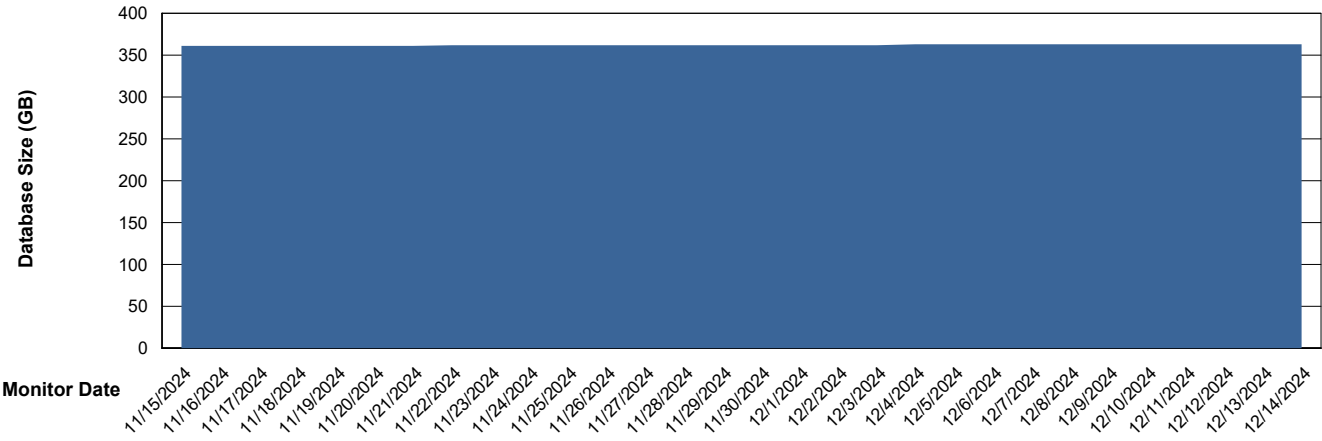

Database growth over last month

Database Tablespace CLO_PRD_CLO-ORA01_ABS1

Date	Tablespace Name	Filesize (Gb)	Usedsize (Gb)	Percentage free
12/14/2024	ABSDATA	114	94	17
	INDX	297	243	18
12/13/2024	ABSDATA	114	94	17
	INDX	297	243	18
12/12/2024	ABSDATA	114	94	17
	INDX	297	243	18
12/11/2024	ABSDATA	114	94	17
	INDX	297	243	18
12/10/2024	ABSDATA	114	94	17
	INDX	297	243	18
12/9/2024	ABSDATA	114	94	17
	INDX	297	243	18
12/8/2024	ABSDATA	114	94	17
	INDX	297	243	18