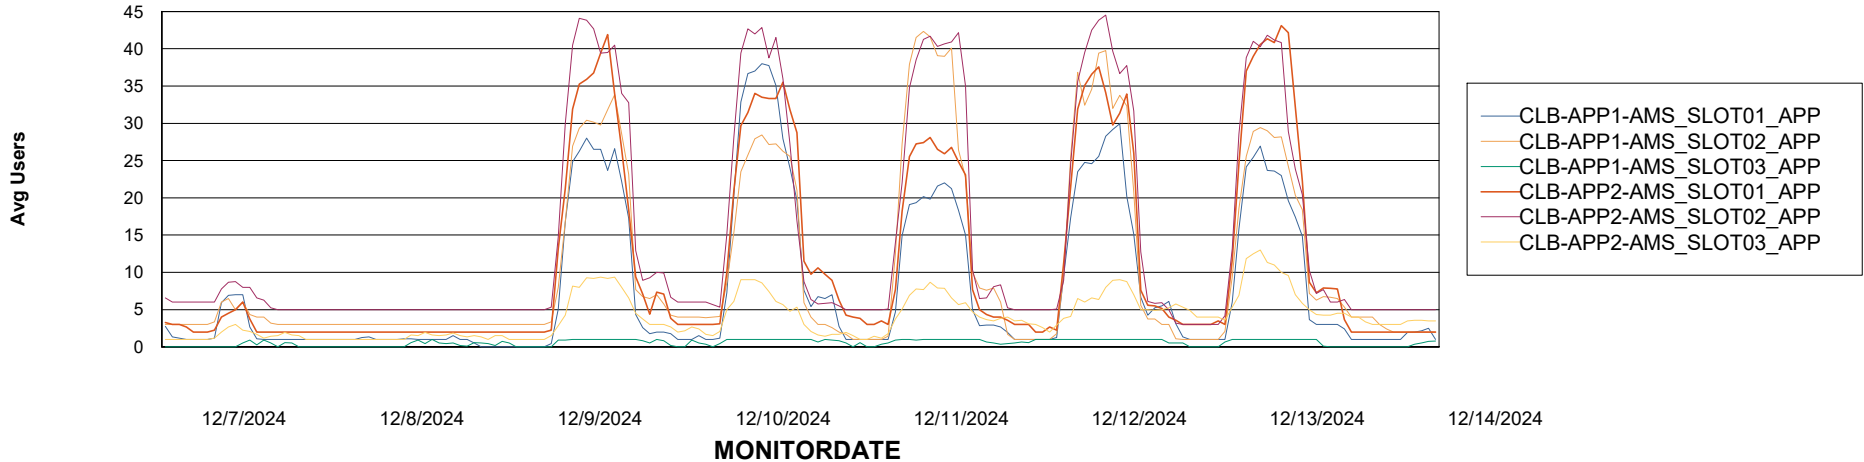

Avg users per day per ABS server