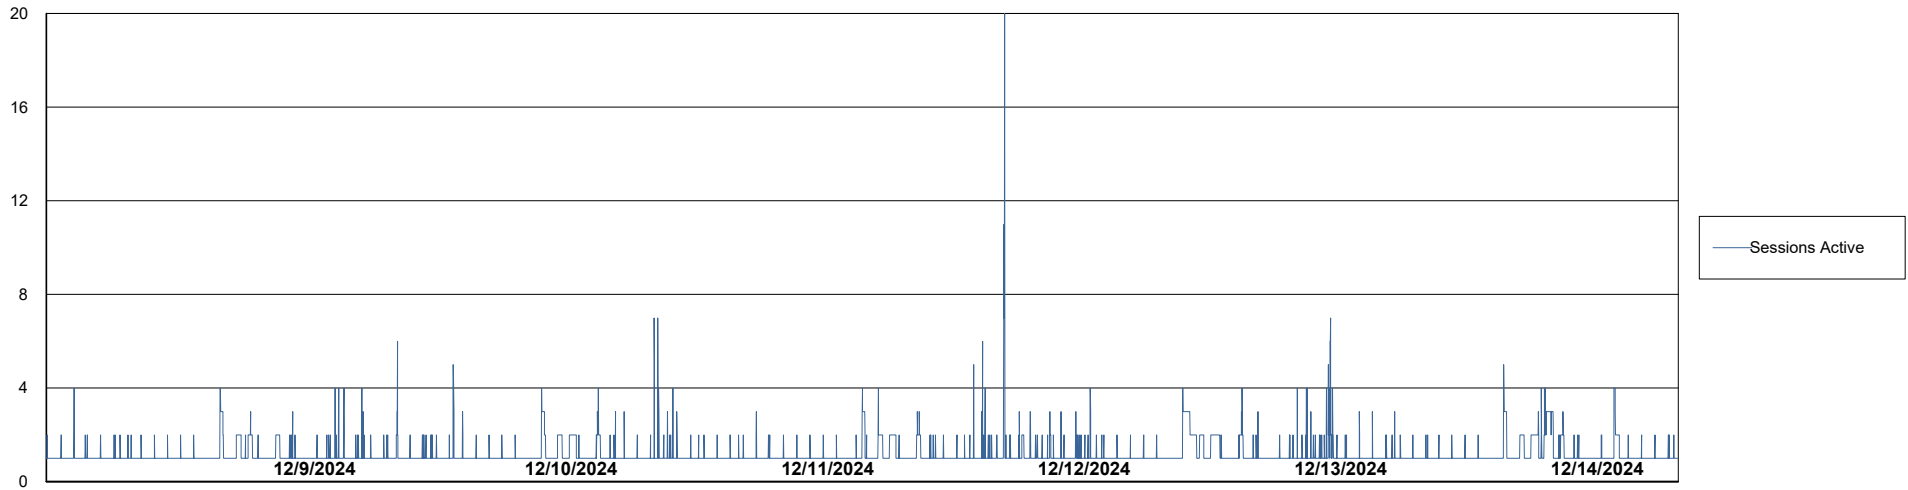

Database Performance: CLB-BI-AMS_ABS1_DB