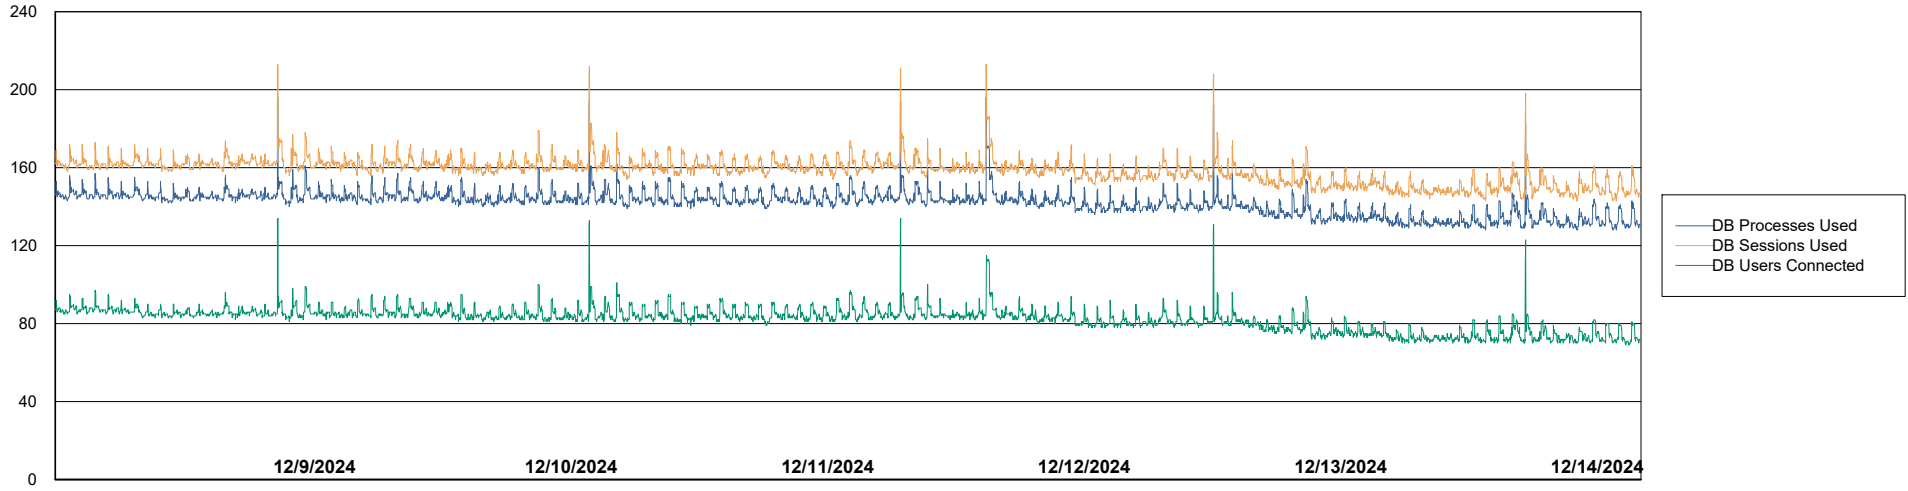

Database Performance: CLB-BI-AMS_ABS1_DB