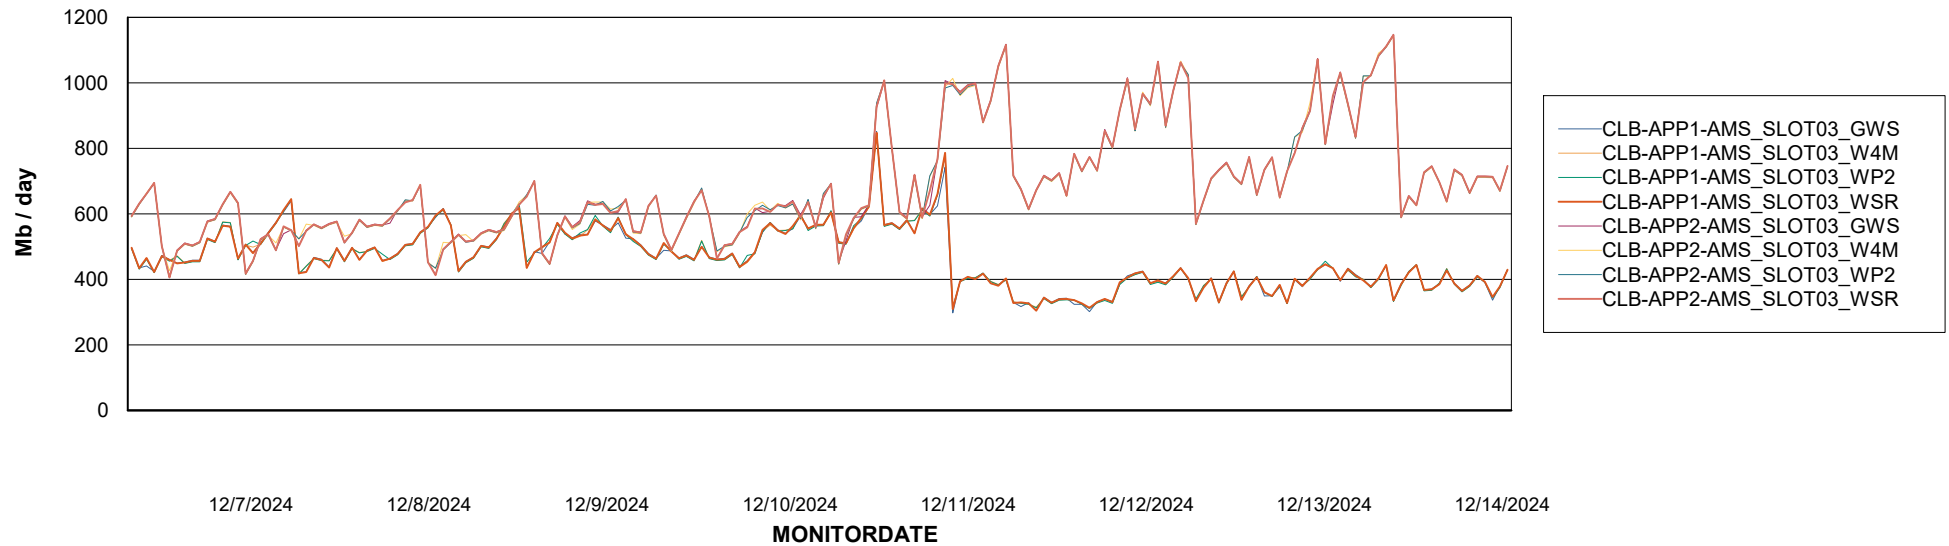

ABSSolute Web Component Services

Avg memory used per ABS Web component