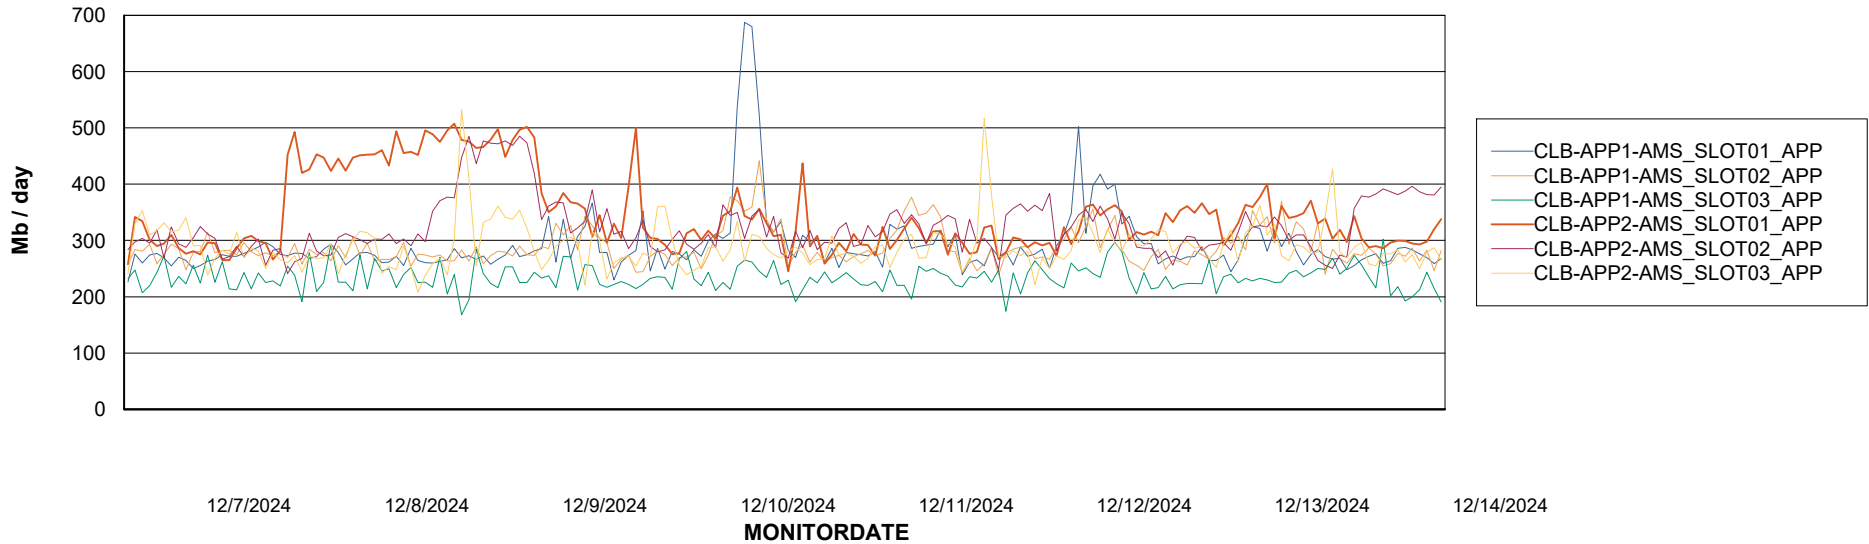

ABSSolute Application Server Services

Avg memory used per ABS Server Service