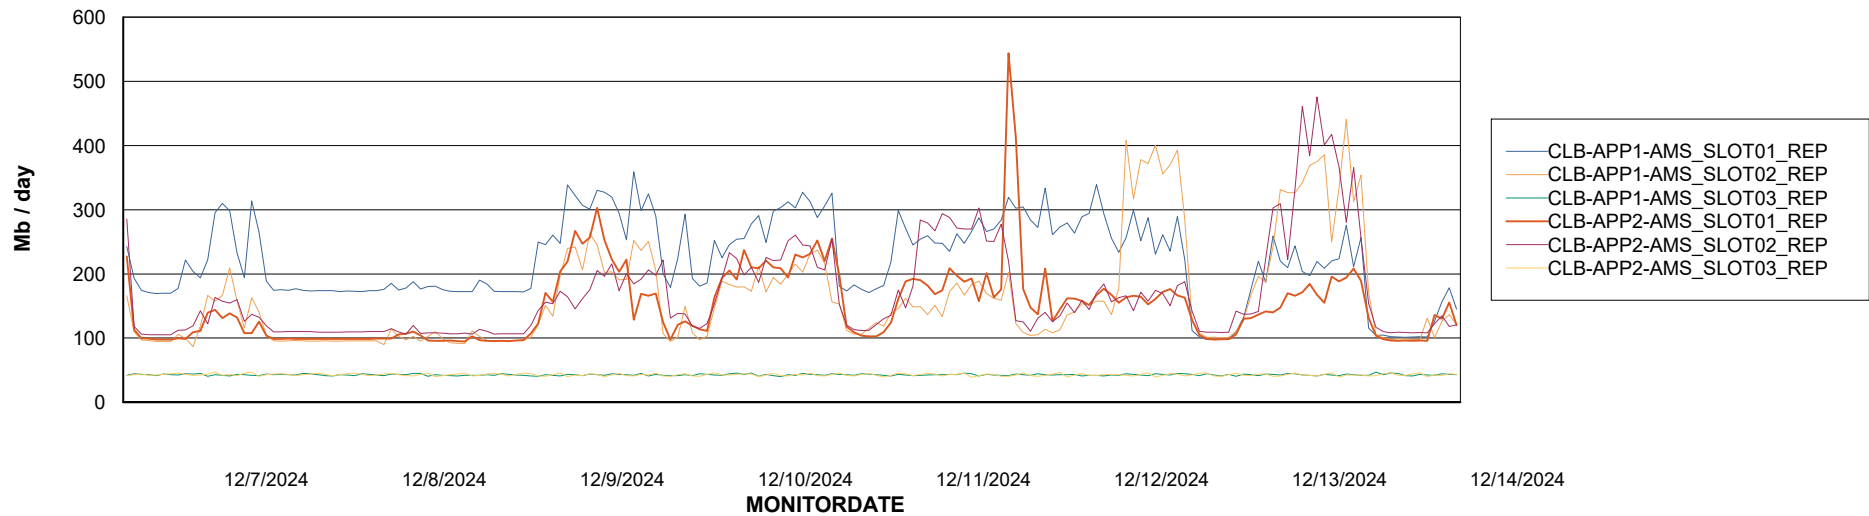

ABSSolute Application ReportServer Services

Avg memory used per ReportServer Service