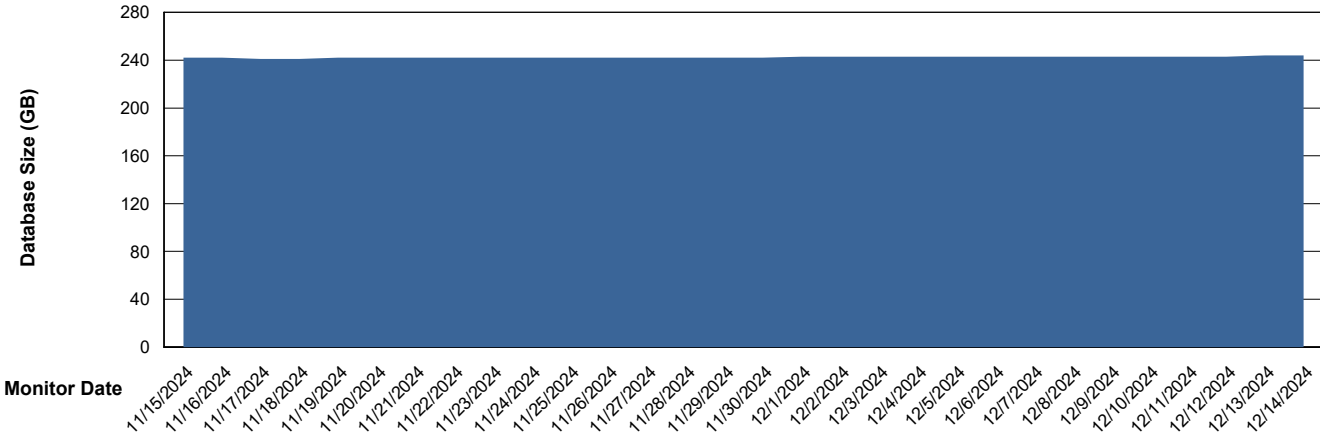

Weekly SLA Customer Report

Customer BNL_Production
Database ID 83

Database Performance BNLDB_Production

Weekly SLA Customer Report

Customer BNL_Production
Database ID 83

Database Performance BNLDB_Standby

DB Processes Max 1,000
DB Processes Max 0
DB Processes Max 4

Weekly SLA Customer Report

Customer BNL_Production
 Database ID 83

DATABASE SIZE BNLDB_Production

Database growth over last month

Database Tablespace BNLDB_Production

Date	Tablespace Name	Filesize (Gb)	Usedsize (Gb)	Percentage free
12/14/2024	ABSDATA	105	71	33
	INDX	200	164	18
12/13/2024	ABSDATA	105	71	33
	INDX	200	163	18
12/12/2024	ABSDATA	105	70	33
	INDX	200	163	18
12/11/2024	ABSDATA	105	70	33
	INDX	200	163	18
12/10/2024	ABSDATA	105	70	33
	INDX	200	163	18
12/9/2024	ABSDATA	105	70	33
	INDX	200	163	18
12/8/2024	ABSDATA	105	70	33
	INDX	200	163	18