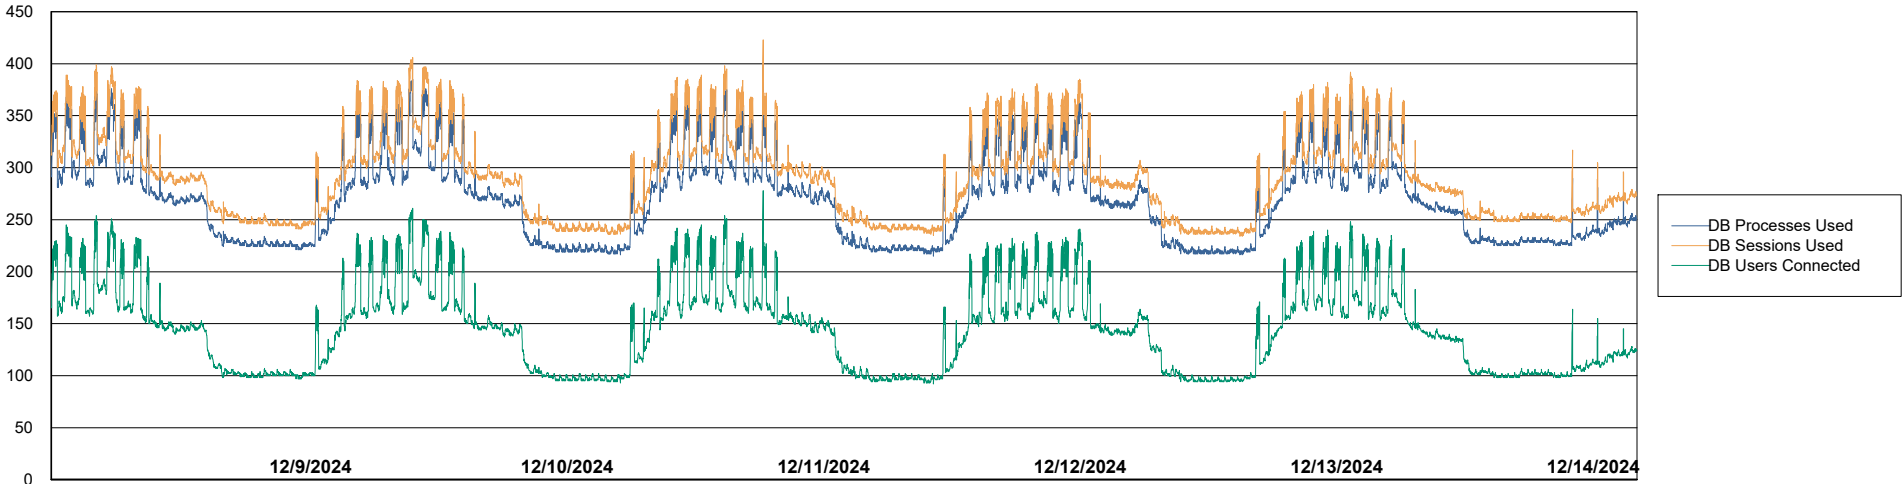

Harddisk Usage BNL_PRD_vm-absa03

	Free disk space on C: (%)	Total disk space on C: (Gb)	Used disk space on C: (Gb)	Free disk space on D: (%)	Total disk space on D: (Gb)	Used disk space on D: (Gb)	Free disk space on E: (%)	Total disk space on E: (Gb)	Used disk space on E: (Gb)
12/14/2024	68	127	41	39	127	77	92	64	5
12/13/2024	68	127	41	39	127	77	92	64	5
12/12/2024	68	127	41	39	127	77	92	64	5
12/11/2024	68	127	41	39	127	77	92	64	5
12/10/2024	68	127	41	39	127	77	92	64	5
12/9/2024	68	127	41	39	127	77	92	64	5
12/8/2024	67	127	42	39	127	77	92	64	5

Weekly SLA Customer Report

Customer BNL_Production
Database ID 83

Database Performance BNLDB_Production

Weekly SLA Customer Report

Customer BNL_Production
Database ID 83

Database Performance BNLDB_Standby

DB Processes Max 1,000
DB Processes Max 0
DB Processes Max 4