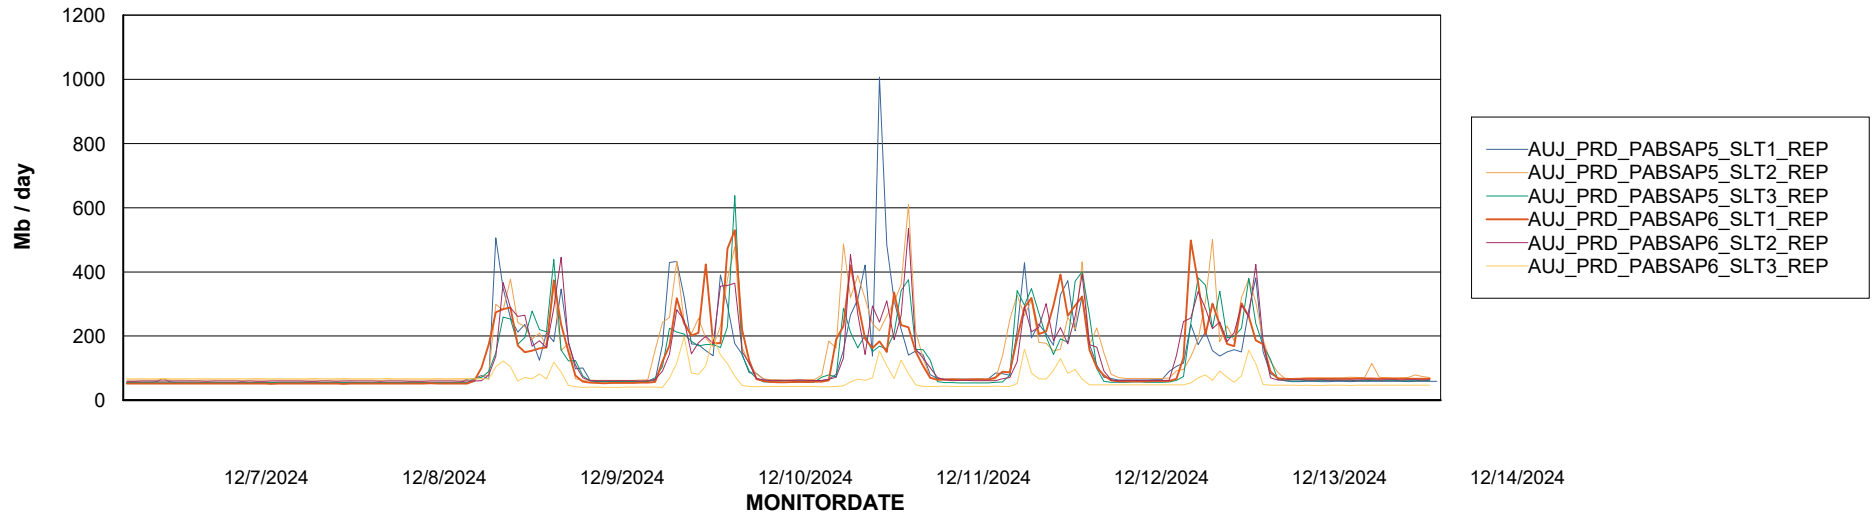

ABSSolute Application ReportServer Services

Avg memory used per ReportServer Service