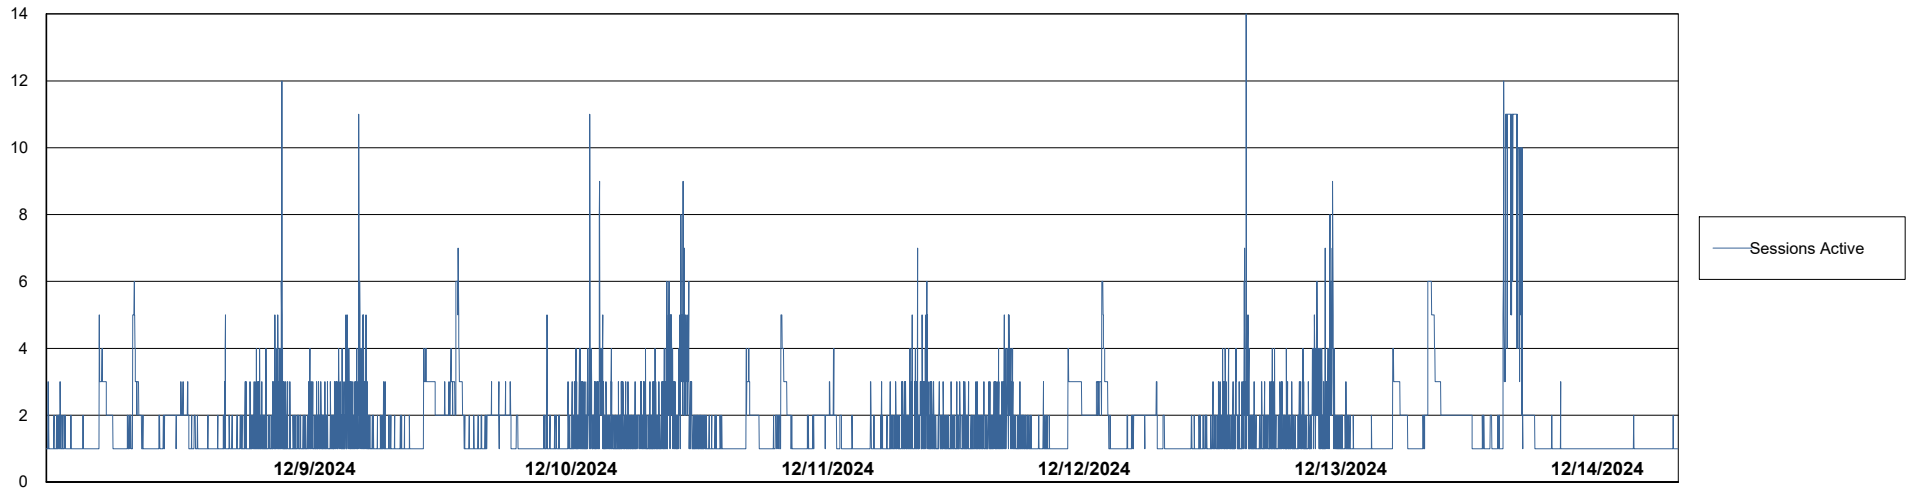

Database Performance AUJ_DB3_Primary