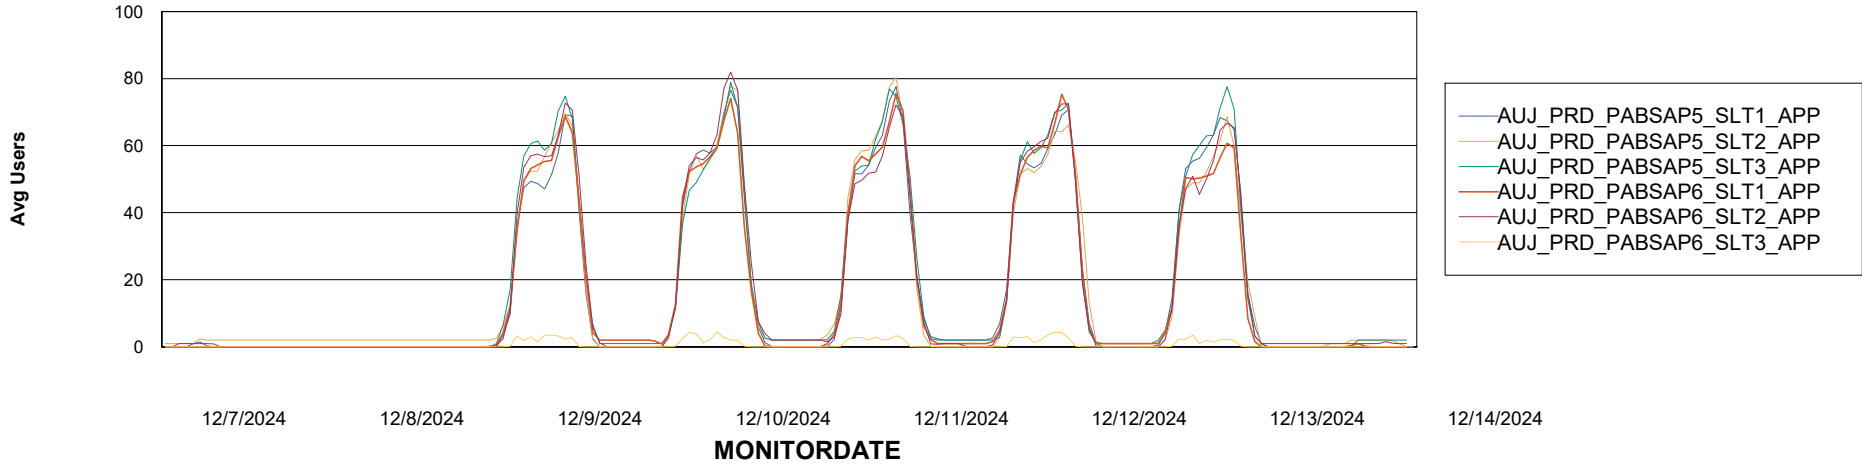

Avg users per day per ABS server