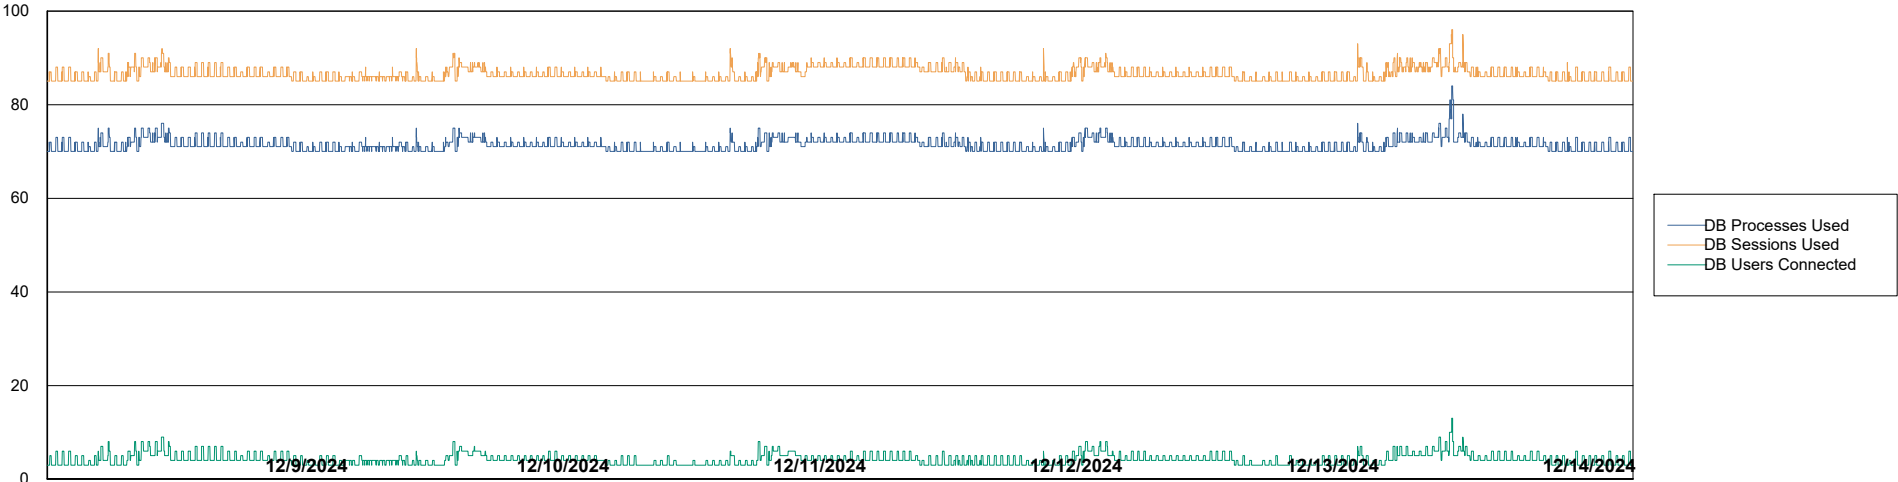

Database Performance AUJ_BI3_DB