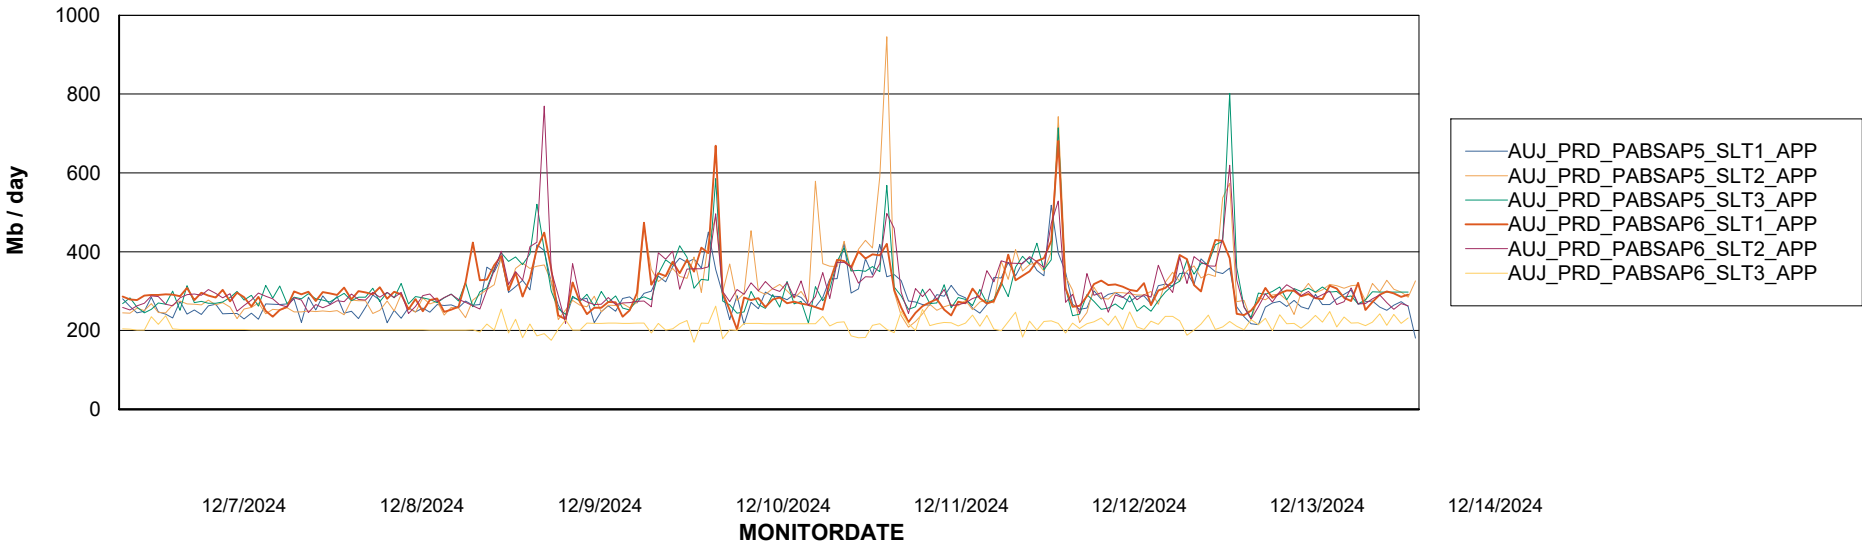

ABSSolute Application Server Services

Avg memory used per ABS Server Service