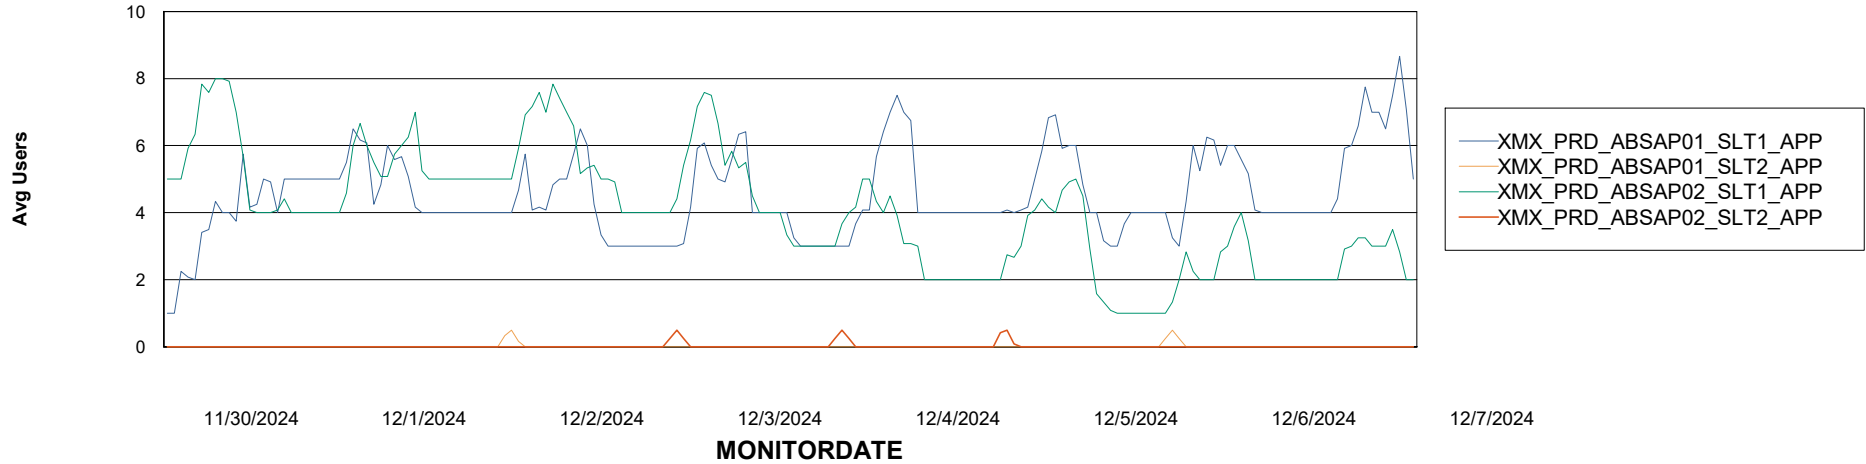

Database Tablespace XMX_PROD_ABSDB01_PRDB_ABS1

Date	Tablespace Name	Filesize (Gb)	Usedsize (Gb)	Percentage free
12/7/2024	ABSDATA	28	22	19
	INDX	8	0	100
12/6/2024	ABSDATA	28	22	20
	INDX	8	0	100
12/5/2024	ABSDATA	28	22	20
	INDX	8	0	100
12/4/2024	ABSDATA	26	22	16
	INDX	8	0	100
12/3/2024	ABSDATA	26	22	16
	INDX	8	0	100
12/2/2024	ABSDATA	26	22	17
	INDX	8	0	100
12/1/2024	ABSDATA	26	22	17
	INDX	8	0	100

Weekly SLA Customer Report

Customer XMX Production (24/7)
Database ID 146

Standby Database Health XMX Production (24/7)

Recovery lag for last 7 days

Weekly SLA Customer Report

Customer XMX Production (24/7)
Database ID 146

ABSSolute Application Server Services

Avg memory used per ABS Server Service

Avg users per day per ABS server

Weekly SLA Customer Report

Customer XMX Production (24/7)
Database ID 146

ABSSolute Application ReportServer Services