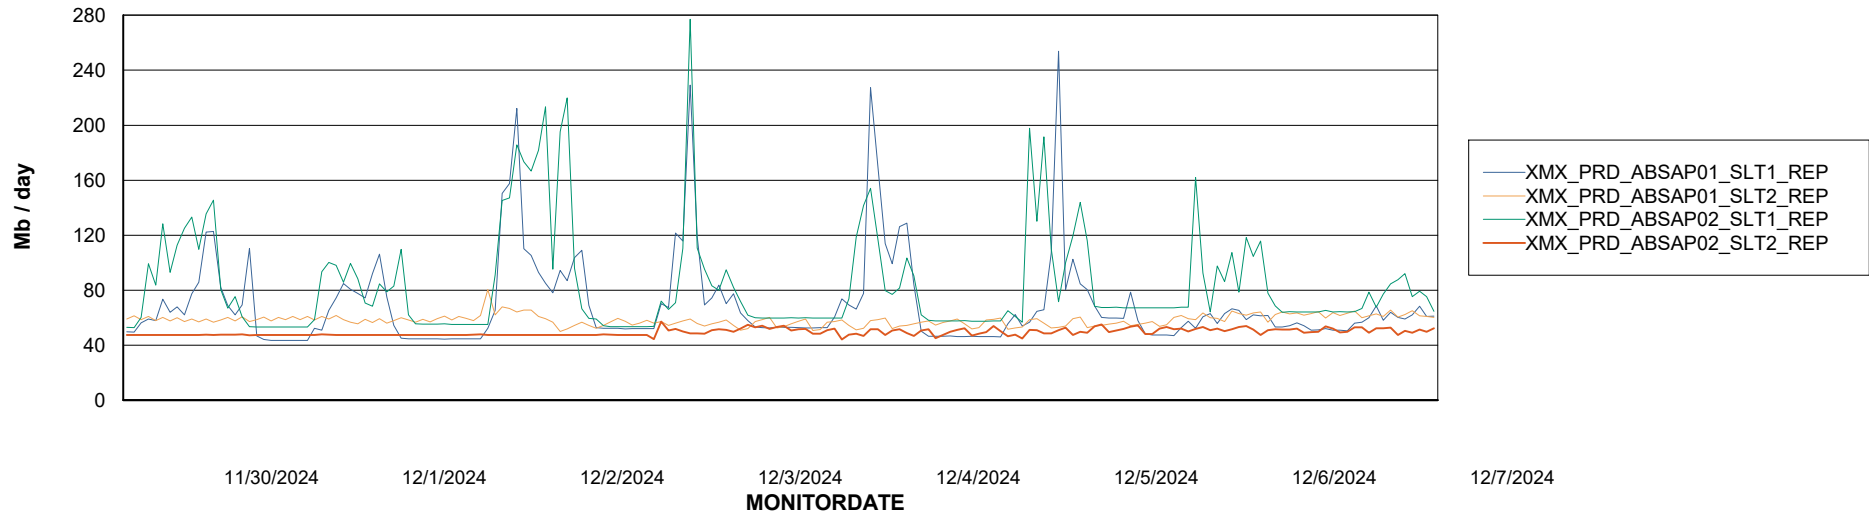

Weekly SLA Customer Report

Customer XMX Production (24/7)
Database ID 146

Standby Database Health XMX Production (24/7)

Recovery lag for last 7 days

Weekly SLA Customer Report

Customer XMX Production (24/7)
Database ID 146

ABSSolute Application Server Services

Avg memory used per ABS Server Service

Avg users per day per ABS server

Weekly SLA Customer Report

Customer XMX Production (24/7)
Database ID 146

ABSSolute Application ReportServer Services

Avg memory used per ReportServer Service

Weekly SLA Customer Report

Customer XMX Production (24/7)
Database ID 146

ABSSolute Web Component Services

Avg memory used per ABS Web component

Weekly SLA Customer Report