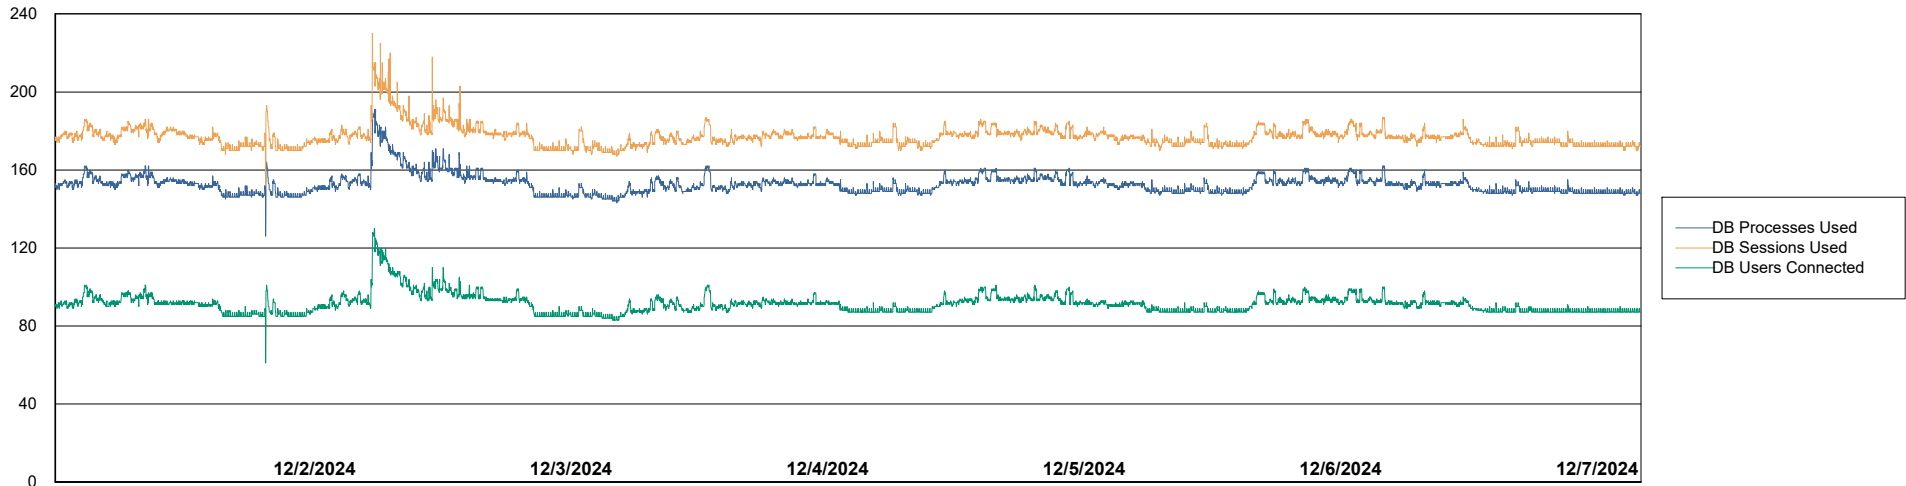

Weekly SLA Customer Report

Customer VOS_Production
Database ID 143

Database Performance VOS_PRD_ABSBI-2018_ABS1

Weekly SLA Customer Report

Customer VOS_Production
Database ID 143

Database Performance VOS_PRD_ABSORA1-2022_ABS1