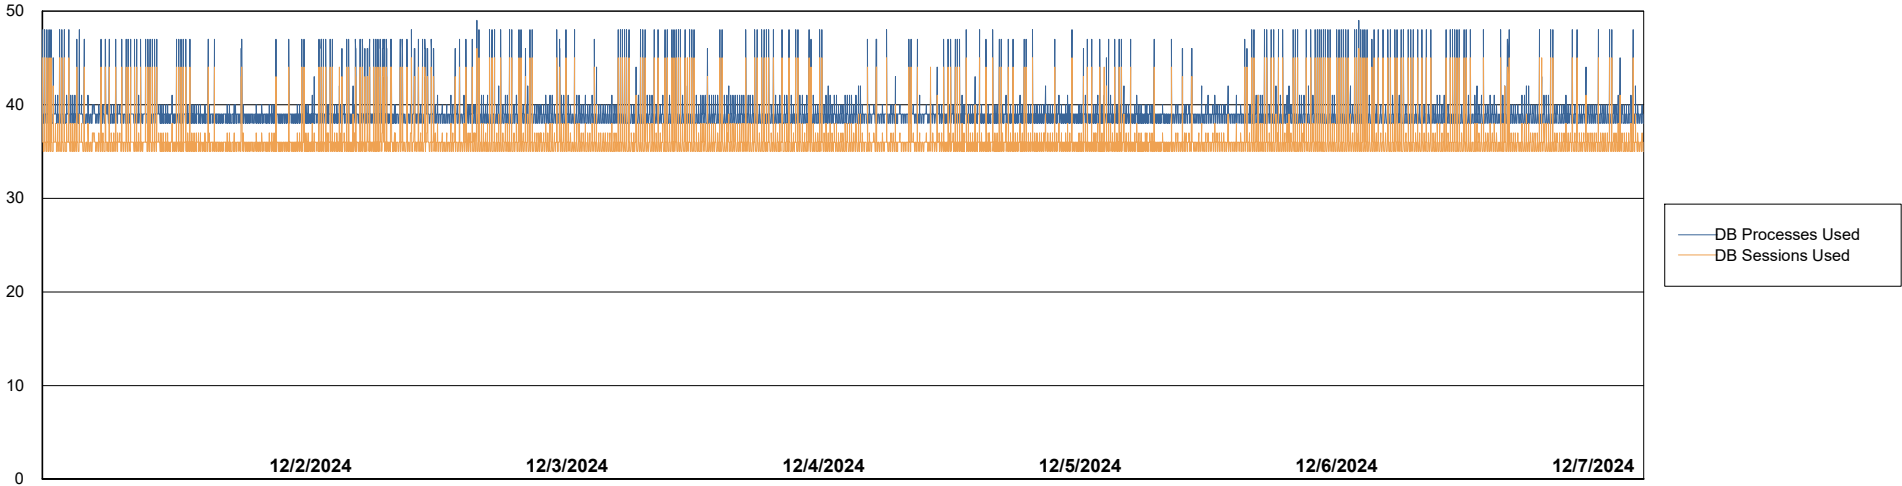

Database Performance VOS_PRD_ABSORA2-2022_HSBABS1

DB Processes Max 1,000