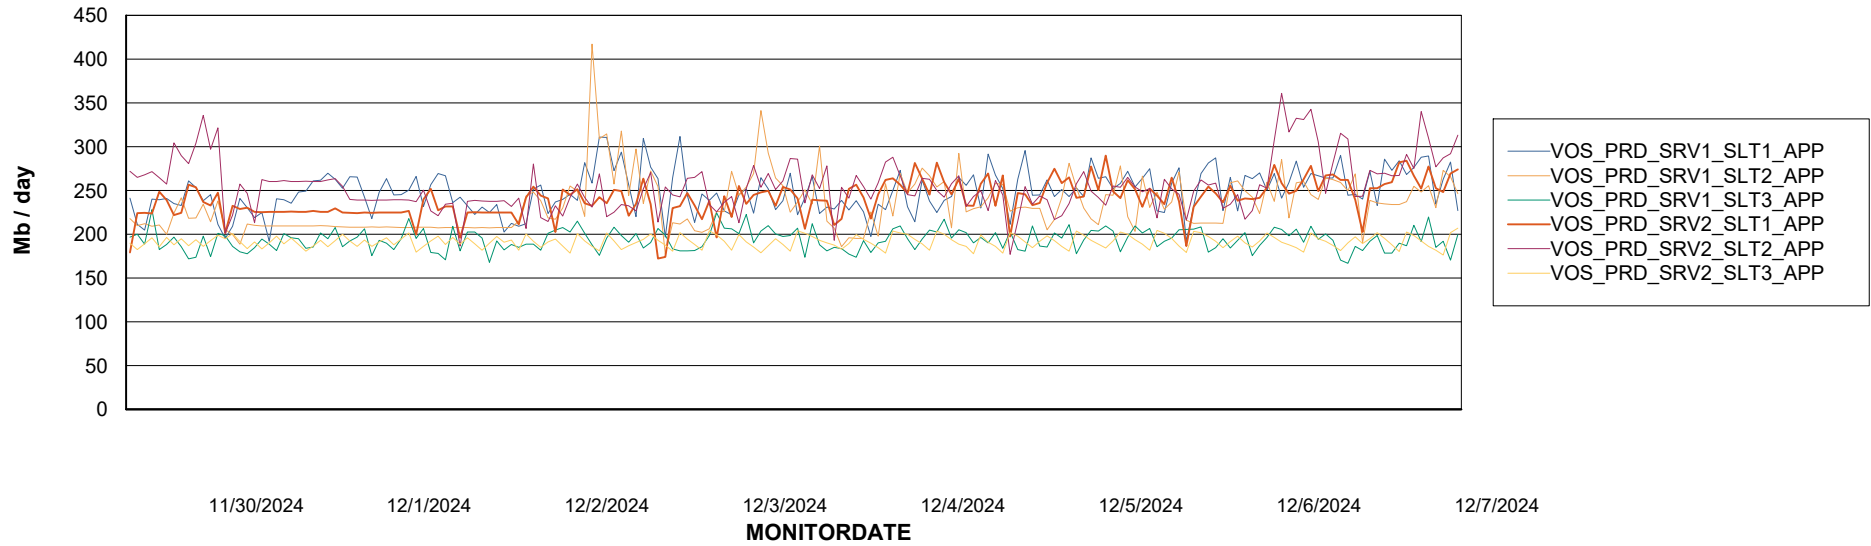

ABSSolute Application Server Services

Avg memory used per ABS Server Service