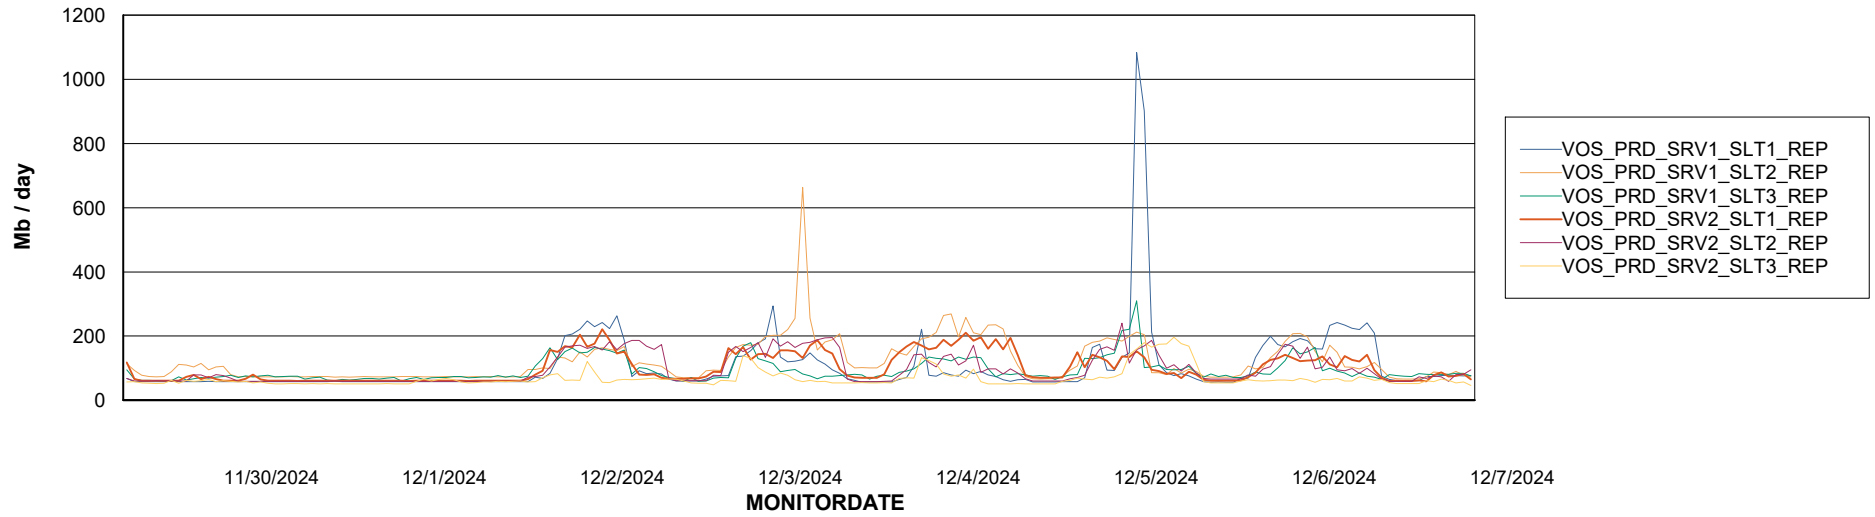

Avg memory used per ABS Server Service

Avg users per day per ABS server

Weekly SLA Customer Report

Customer VOS_Production
Database ID 143

ABSSolute Application ReportServer Services

Avg memory used per ReportServer Service