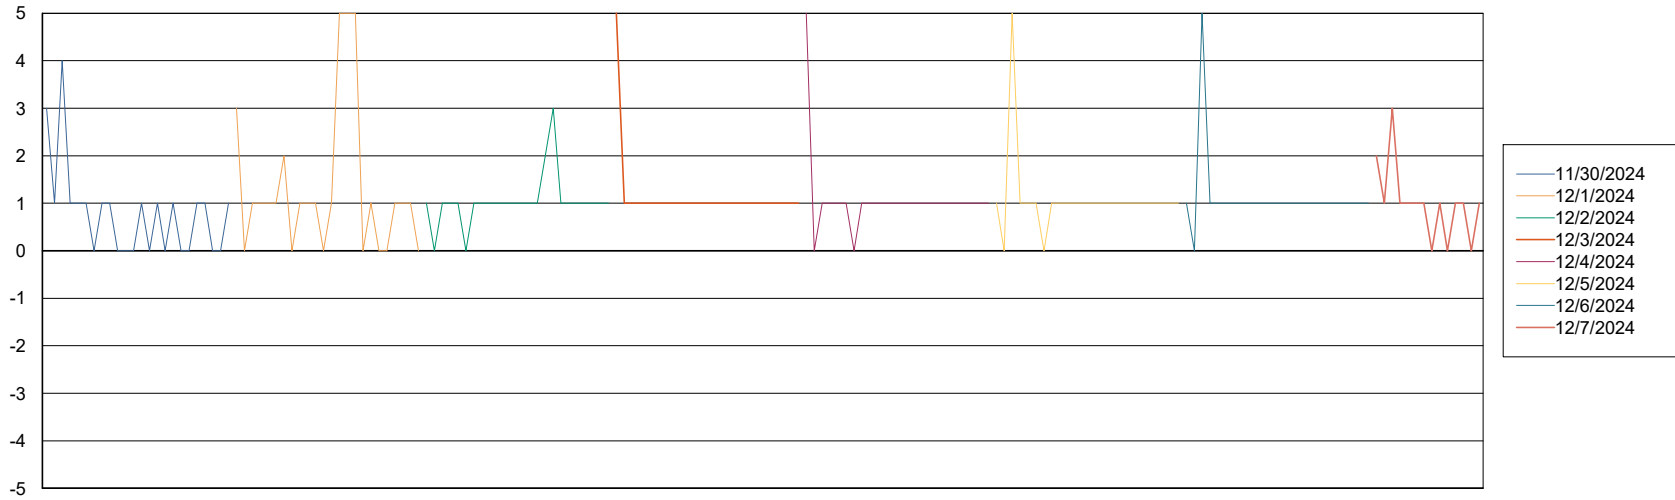

Standby Database Health VOS_Production

Recovery lag for last 7 days