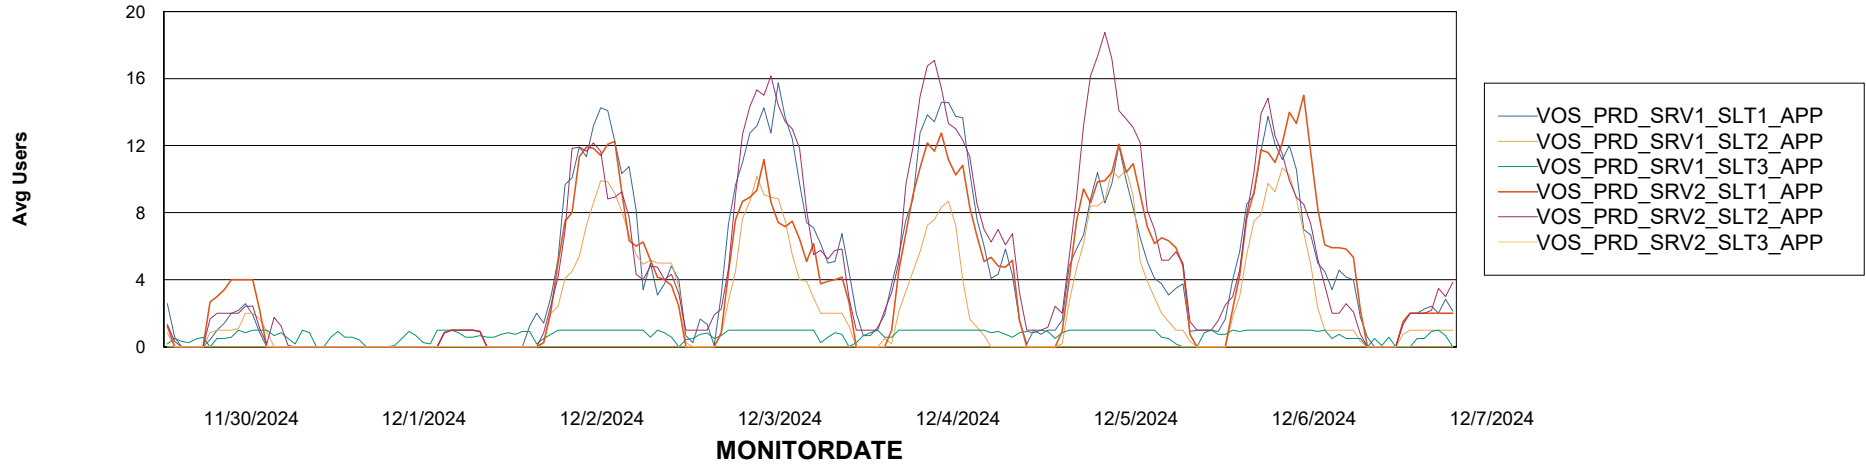

Avg users per day per ABS server