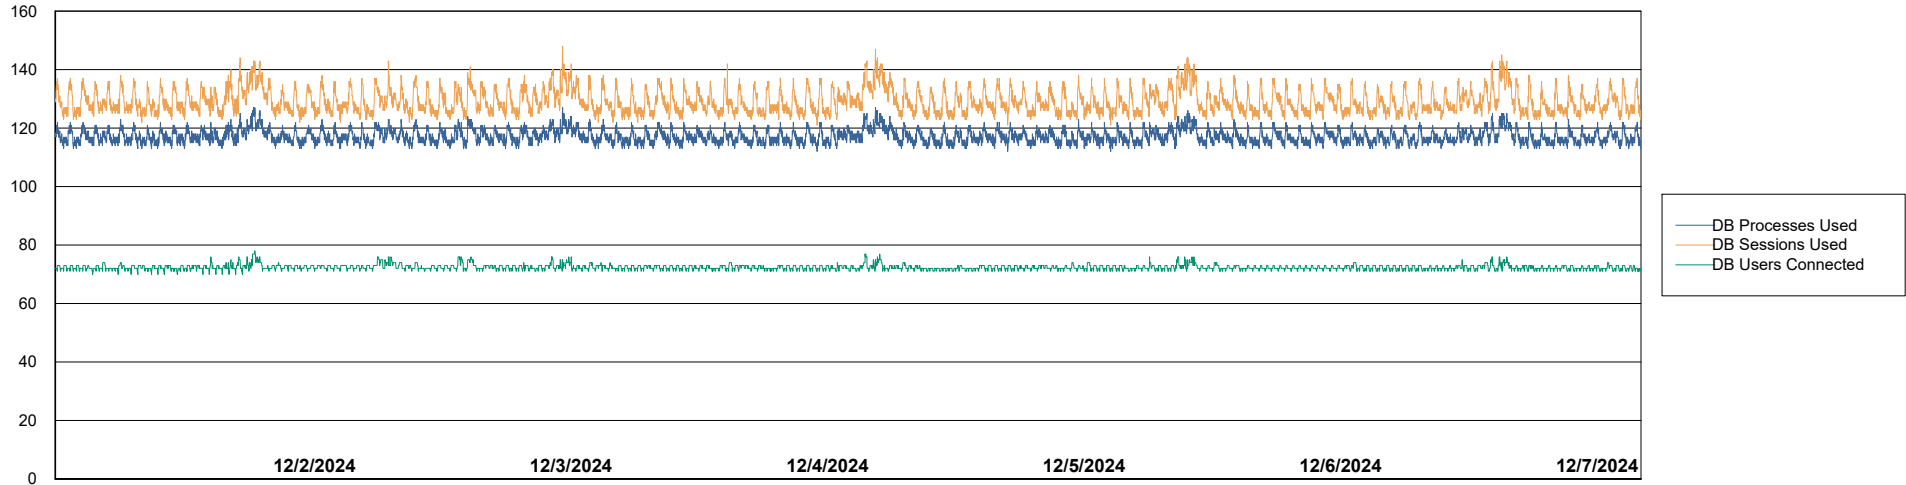

Database Performance VOS_PRD_ABSBI-2018_ABS1