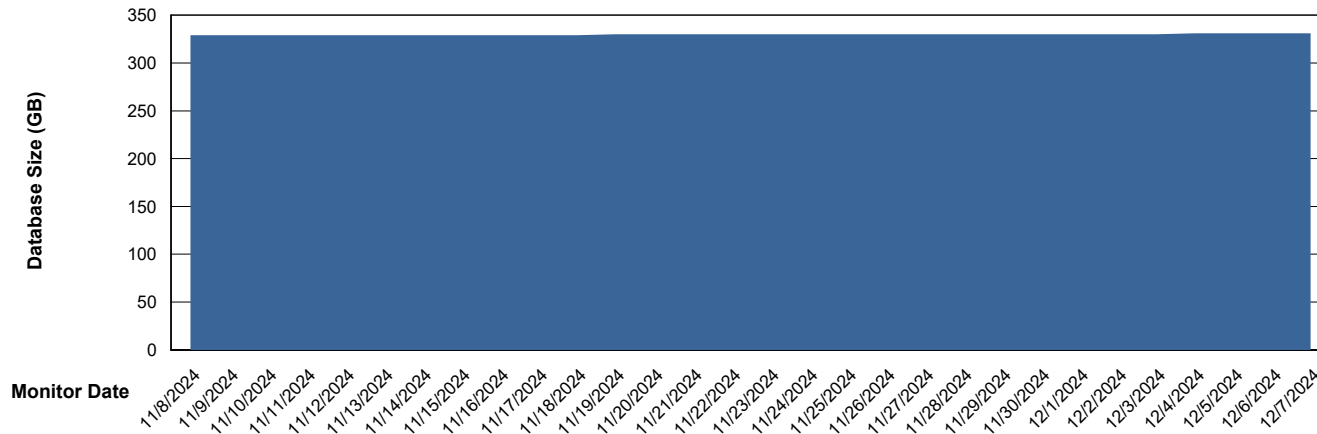

DATABASE SIZE VOS_PRD_ABSORA1-2022_ABS1

Database growth over last month