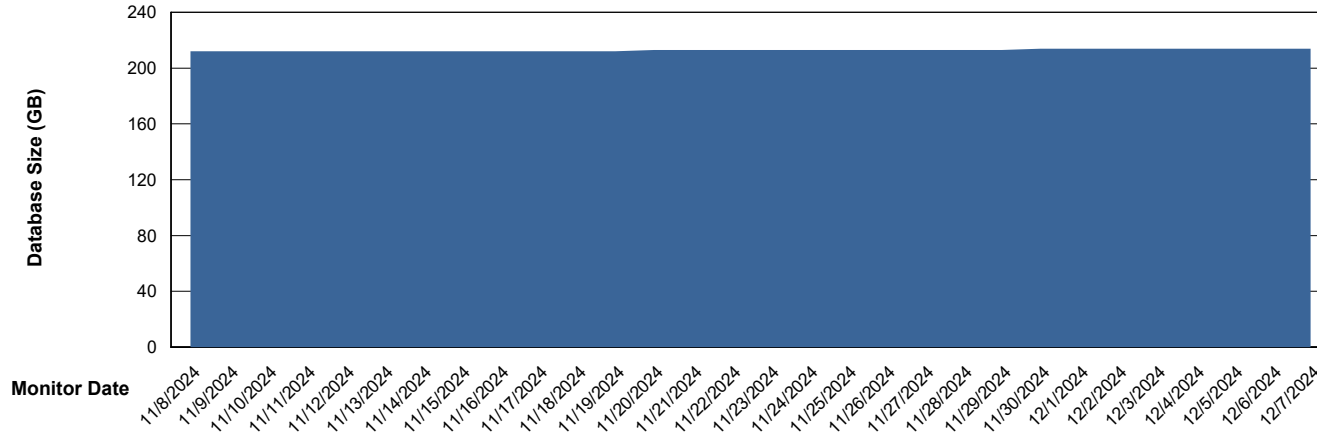

DATABASE SIZE VOS_PRD_ABSBI-2018_ABS1

Database growth over last month