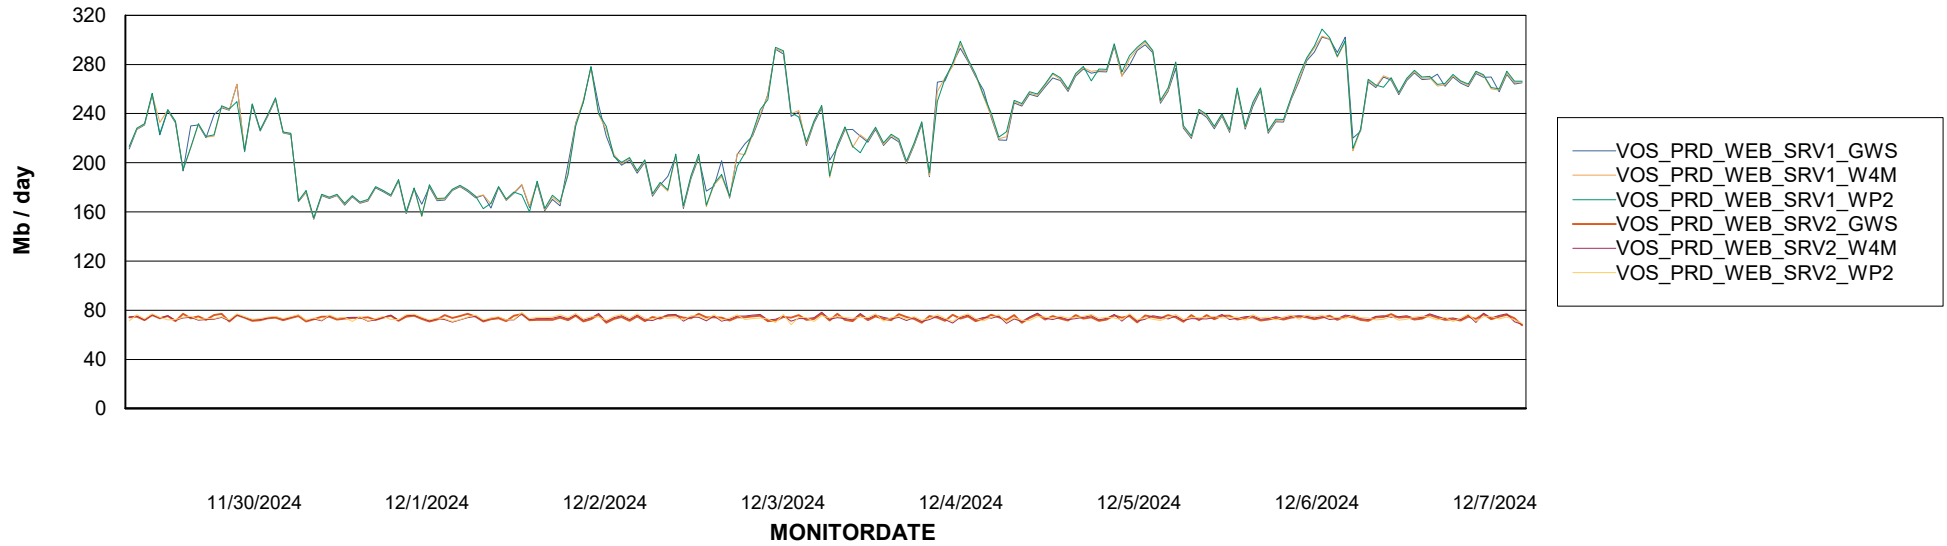

ABSSolute Web Component Services

Avg memory used per ABS Web component