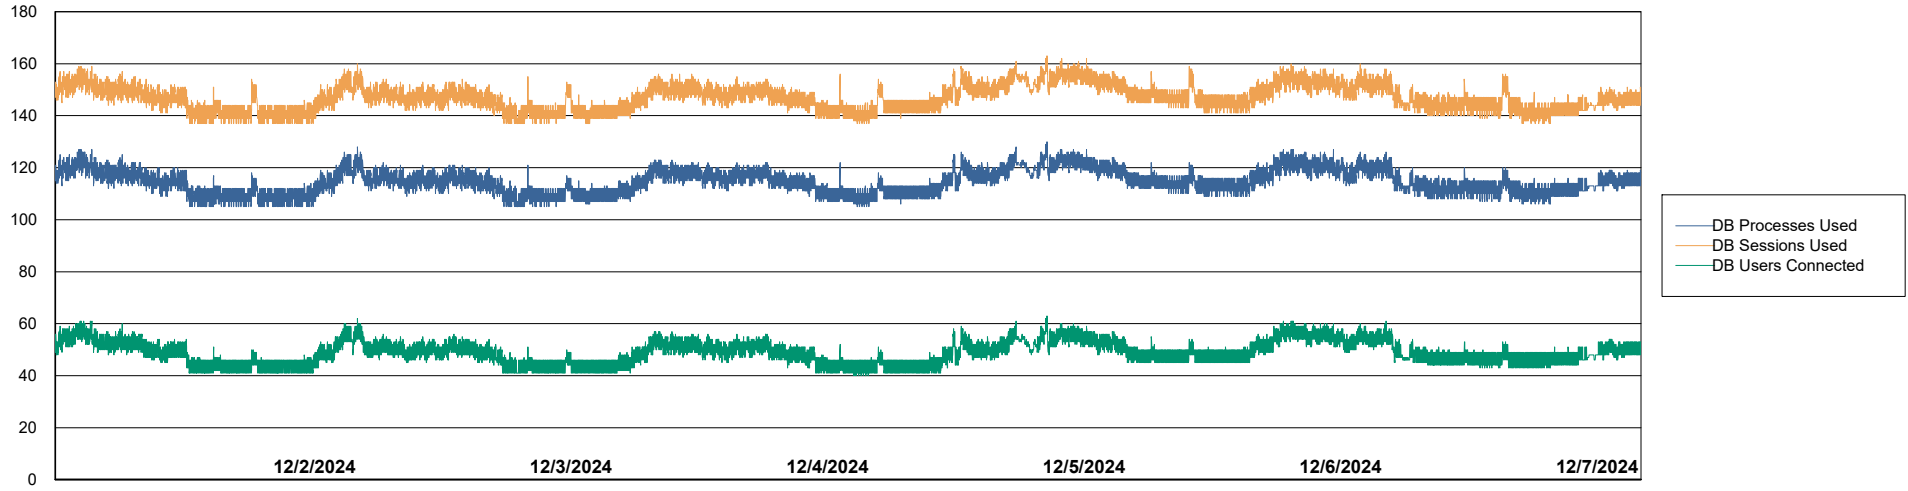

Harddisk Usage VEN_PRD_VENABS07_SB-DB

	Free disk space on C: (%)	Total disk space on C: (Gb)	Used disk space on C: (Gb)	Free disk space on D: (%)	Total disk space on D: (Gb)	Used disk space on D: (Gb)	Free disk space on E: (%)	Total disk space on E: (Gb)	Used disk space on E: (Gb)
12/7/2024	26	102	75	20	1,100	878	89	400	45
12/6/2024	26	102	76	20	1,100	878	78	400	89
12/5/2024	26	102	76	20	1,100	878	75	400	99
12/4/2024	26	102	76	20	1,100	878	76	400	95
12/3/2024	25	102	76	20	1,100	878	77	400	92
12/2/2024	25	102	76	20	1,100	878	88	400	48
12/1/2024	25	102	76	20	1,100	878	91	400	35

Weekly SLA Customer Report

Customer VEN_Production
Database ID 35

Database Performance VENDB_Production_ABS1

Weekly SLA Customer Report

Customer VEN_Production
Database ID 35

Database Performance VENDB_Standby_ABS1_SB