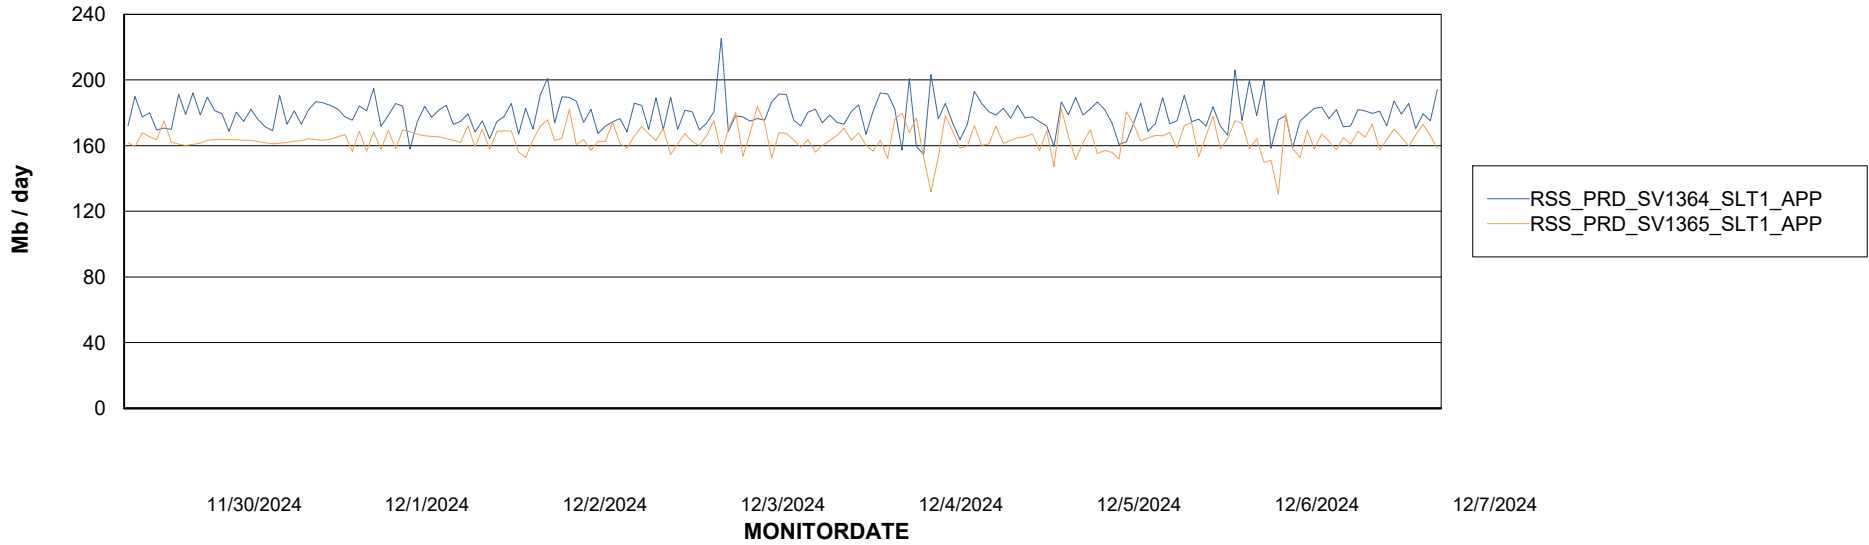

ABSSolute Application Server Services

Avg memory used per ABS Server Service