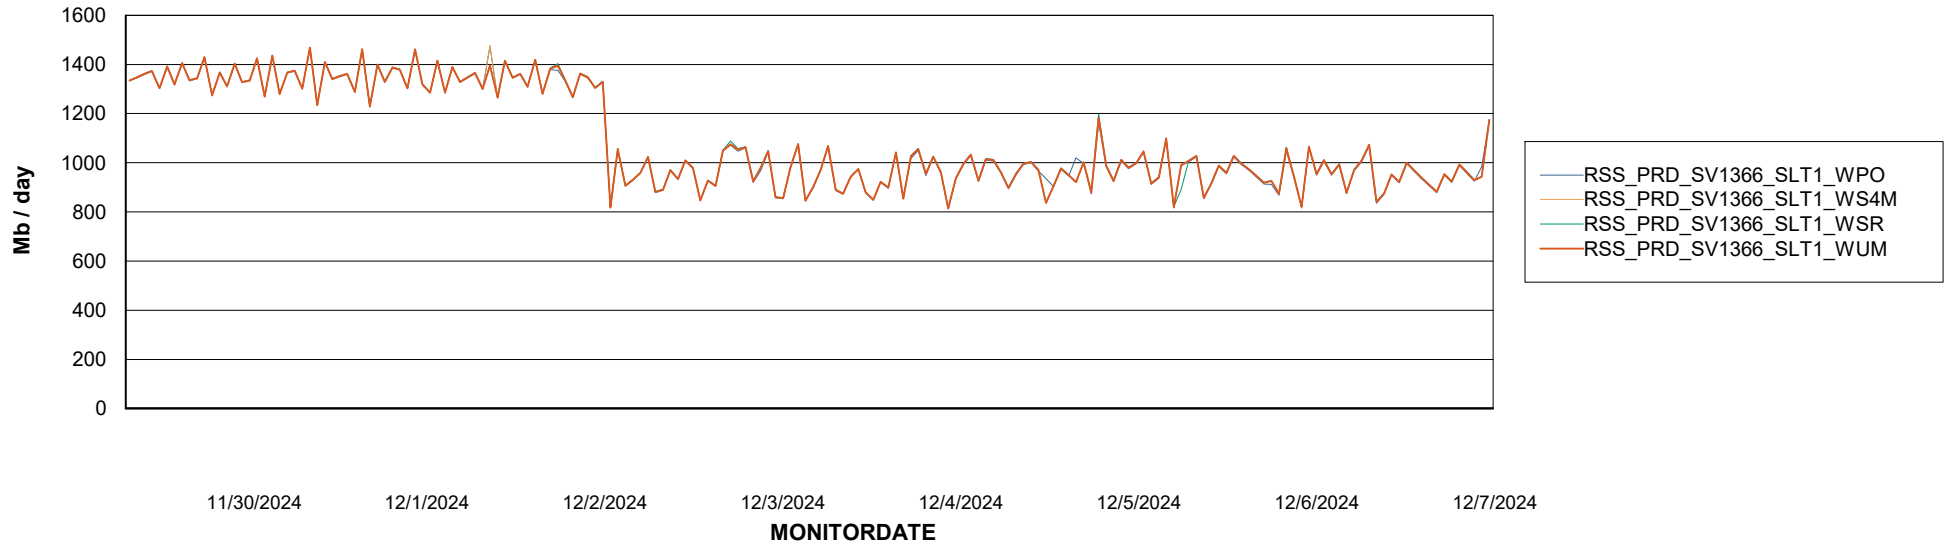

ABSSolute Web Component Services

Avg memory used per ABS Web component