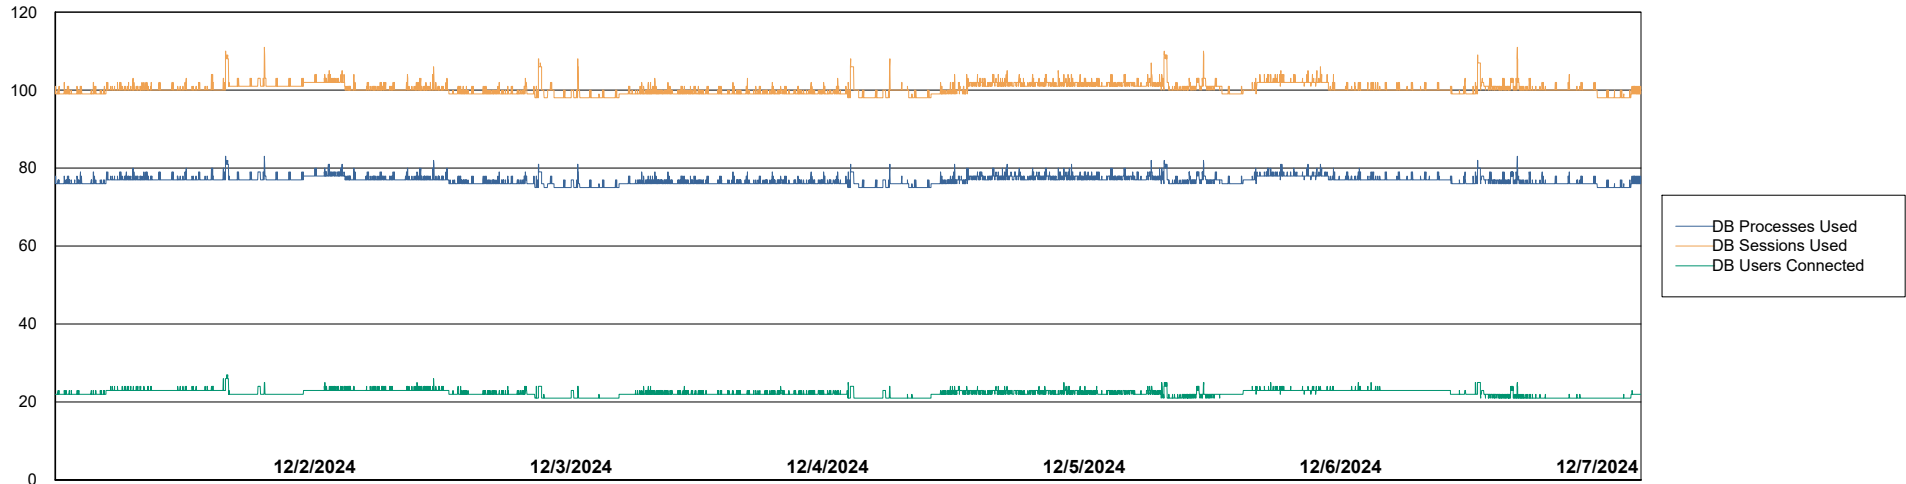

Database Performance RSS_PRD_SV1364_PRD_ABS1