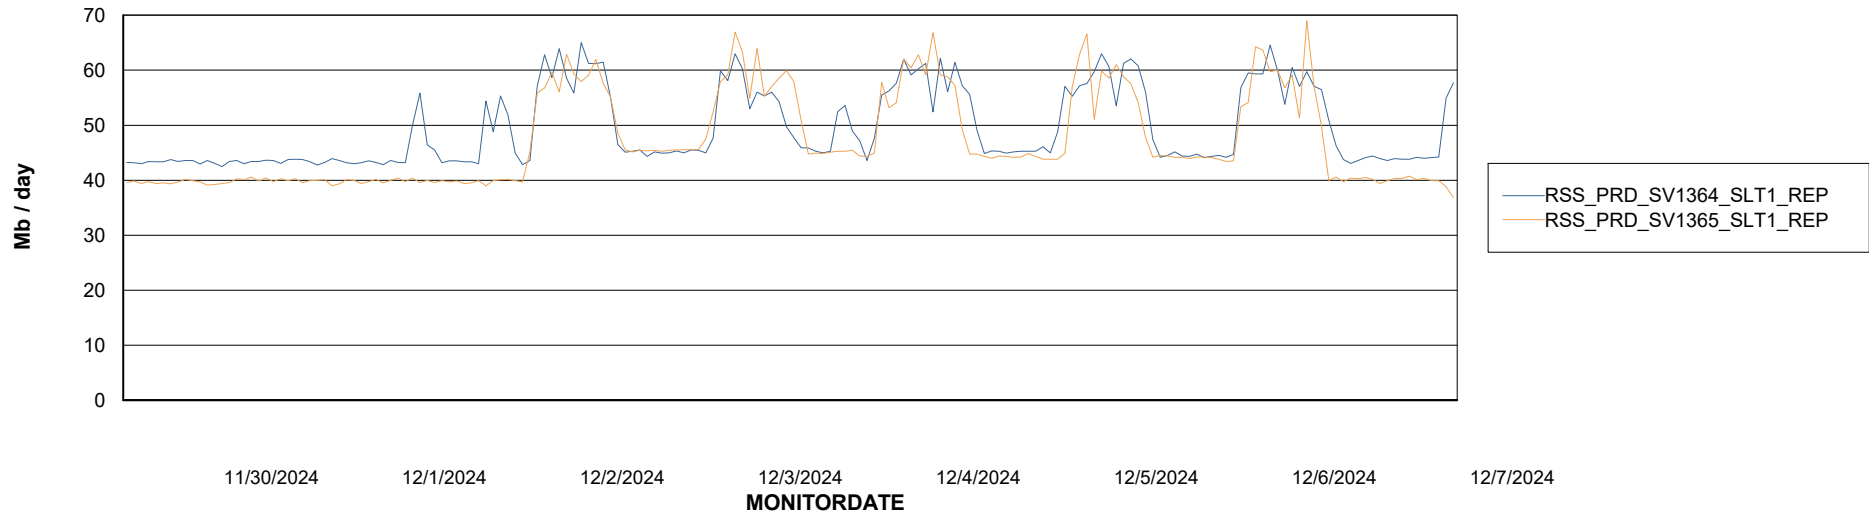

Avg memory used per ABS Server Service

Avg users per day per ABS server

Weekly SLA Customer Report

Customer RSS Production
Database ID 52

ABSSolute Application ReportServer Services

Avg memory used per ReportServer Service