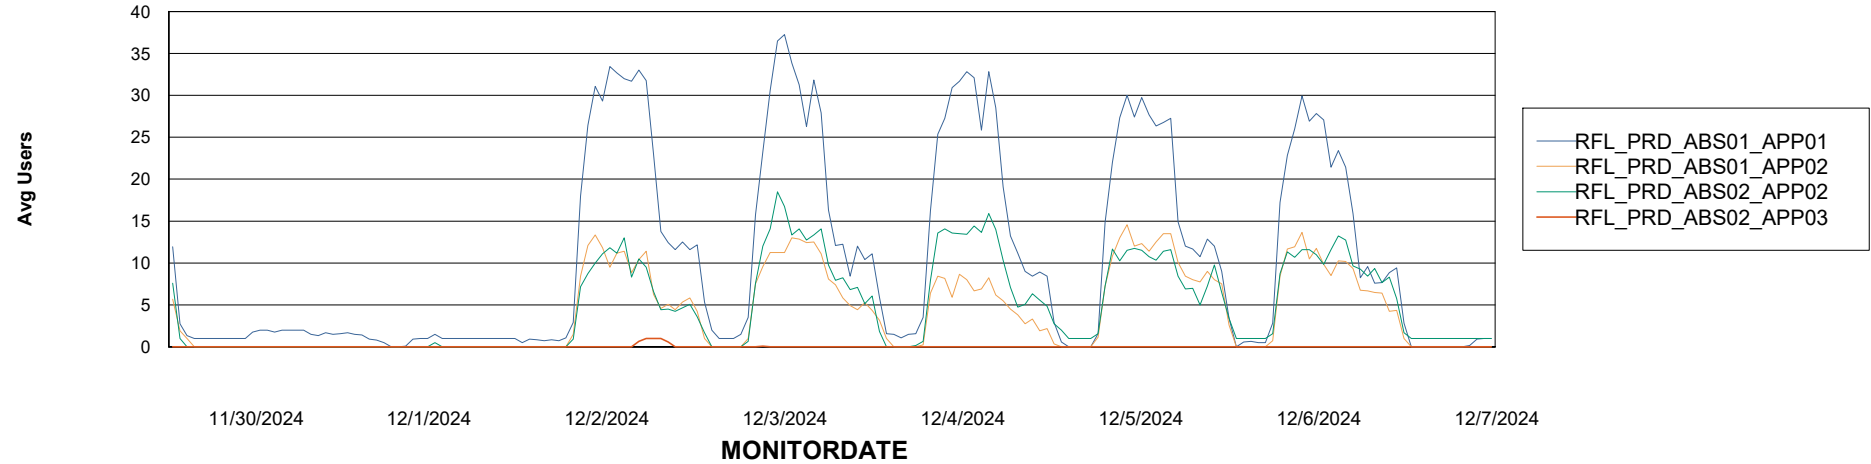

Avg users per day per ABS server