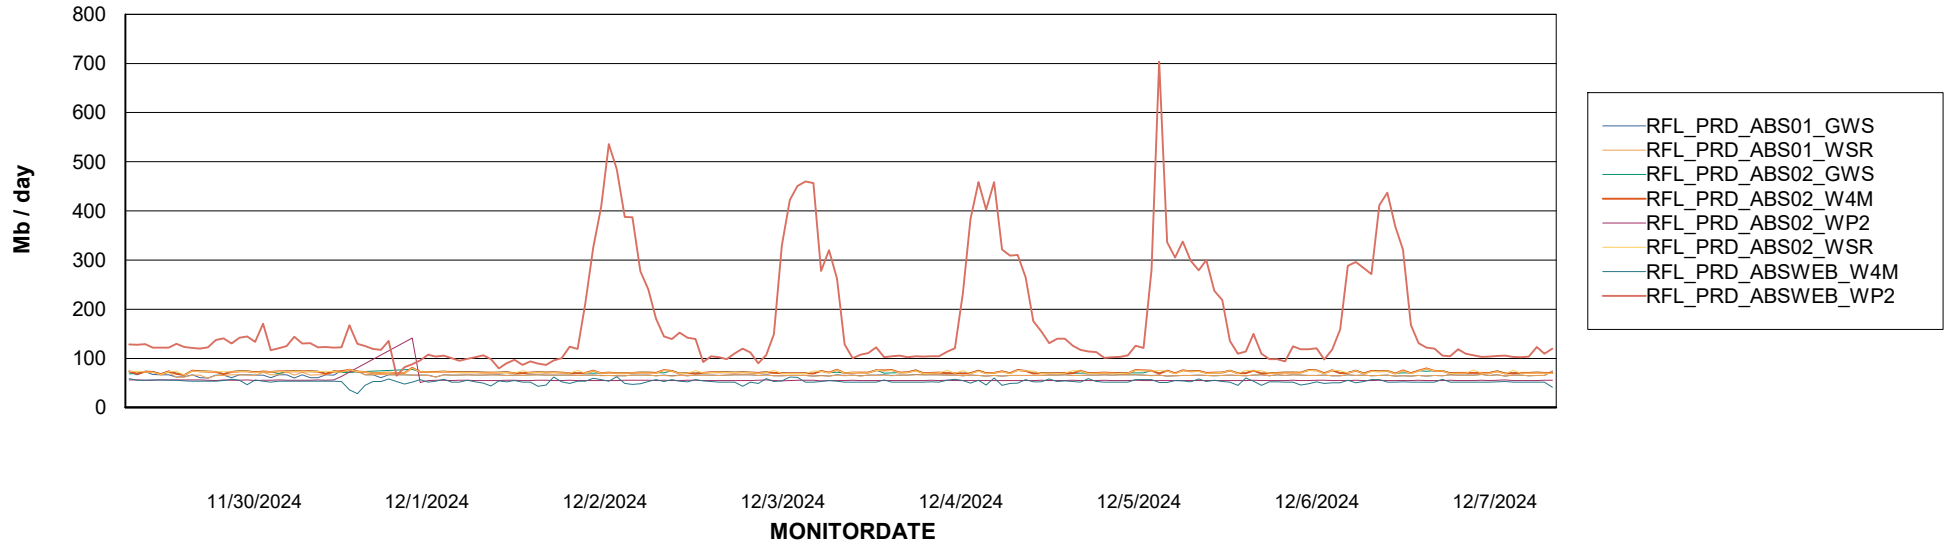

ABSSolute Web Component Services

Avg memory used per ABS Web component