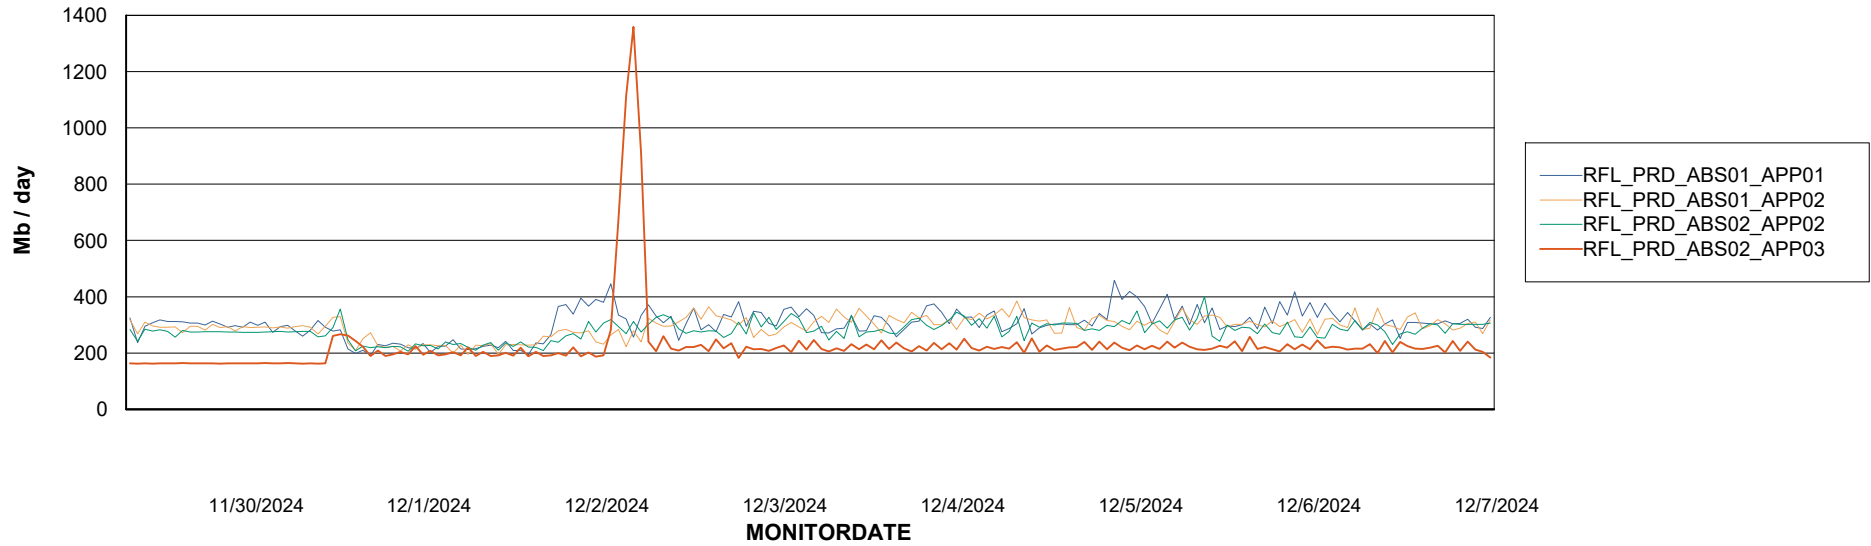

ABSSolute Application Server Services

Avg memory used per ABS Server Service