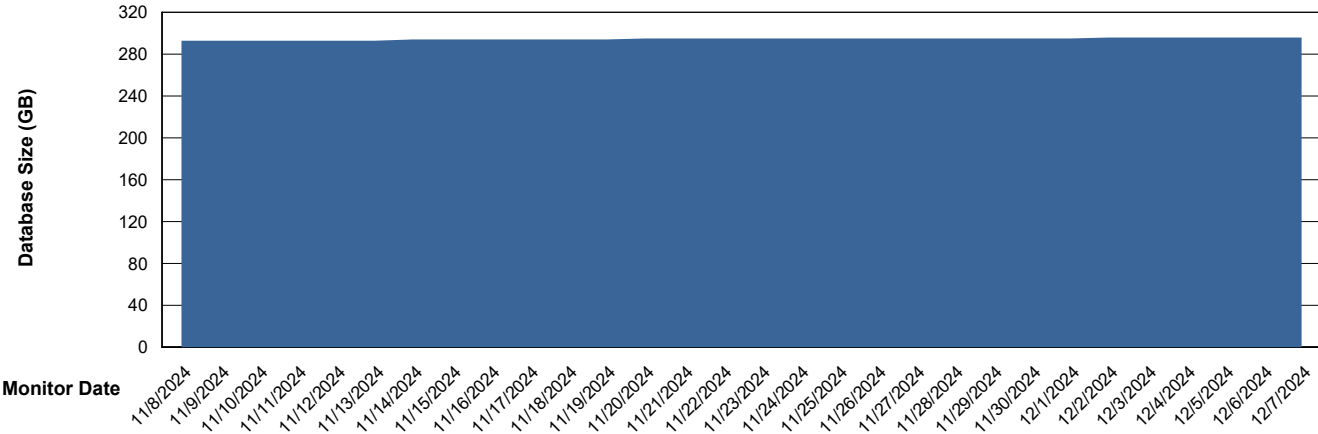

DB Processes Max 1,000

Weekly SLA Customer Report

Customer RFL_Production
 Database ID 36

DATABASE SIZE RFL_PRD_ABS01_DB

Database growth over last month

Database Tablespace RFL_PRD_ABS01_DB

Date	Tablespace Name	Filesize (Gb)	Usedsize (Gb)	Percentage free
12/7/2024	ABSDATA	100	82	18
	INDX	246	199	19
12/6/2024	ABSDATA	100	82	18
	INDX	246	199	19
12/5/2024	ABSDATA	100	82	18
	INDX	246	199	19
12/4/2024	ABSDATA	100	82	18
	INDX	246	199	19
12/3/2024	ABSDATA	100	82	18
	INDX	246	199	19
12/2/2024	ABSDATA	100	82	18
	INDX	246	199	19
12/1/2024	ABSDATA	100	82	18
	INDX	246	199	19

Weekly SLA Customer Report

Customer RFL_Production
Database ID 36

Standby Database Health RFL_Production

Recovery lag for last 7 days

Weekly SLA Customer Report

Customer RFL_Production
Database ID 36

ABSSolute Application Server Services