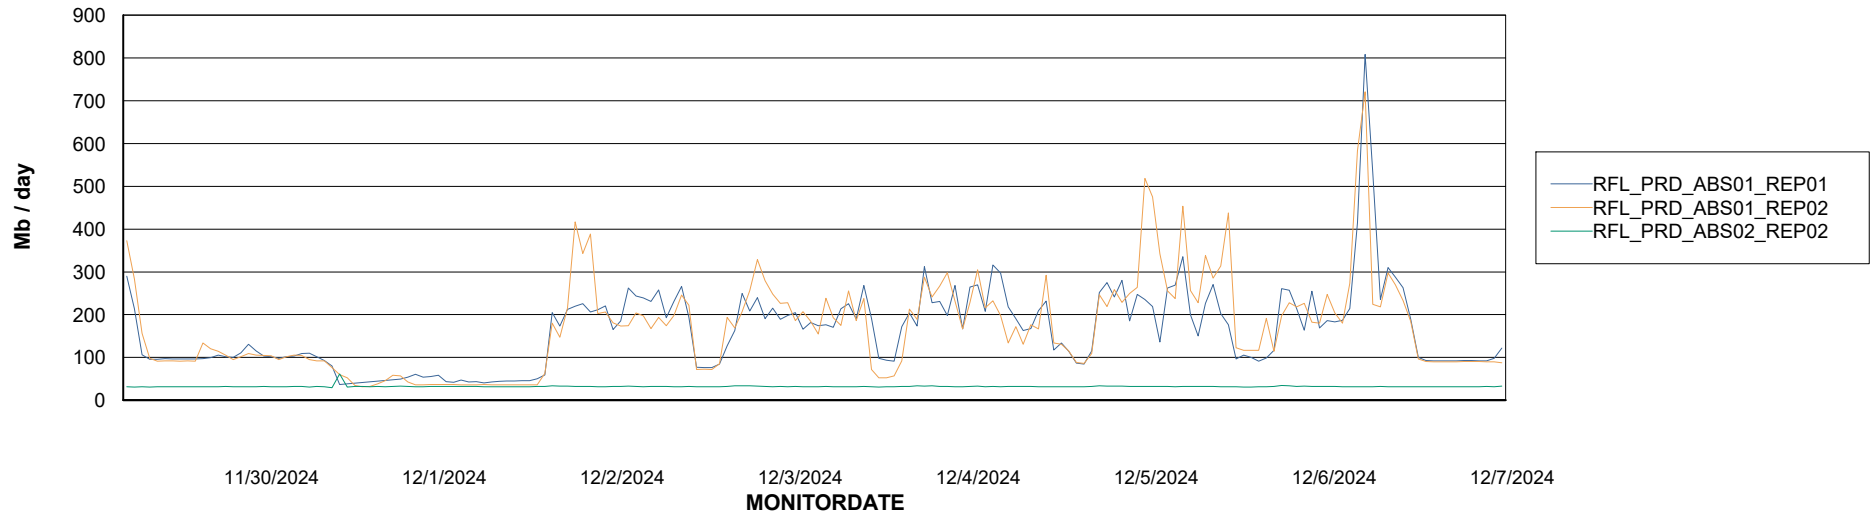

Avg memory used per ABS Server Service

Avg users per day per ABS server

Weekly SLA Customer Report

Customer RFL_Production
Database ID 36

ABSSolute Application ReportServer Services

Avg memory used per ReportServer Service