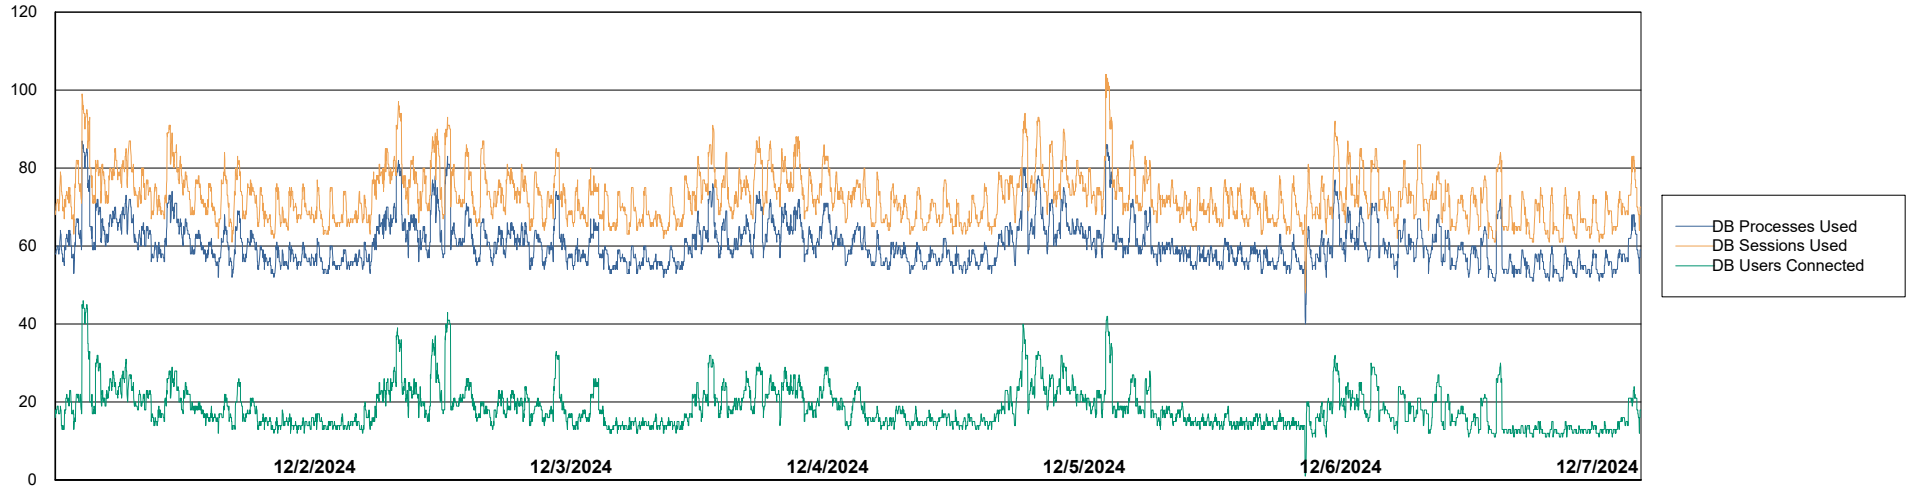

DB Processes Max 300

Weekly SLA Customer Report

Customer NOA_Production (24/7)
Database ID 116

Database Performance NOA_PRD_NOVOBI_ABS1

Weekly SLA Customer Report

Customer NOA_Production (24/7)
Database ID 116