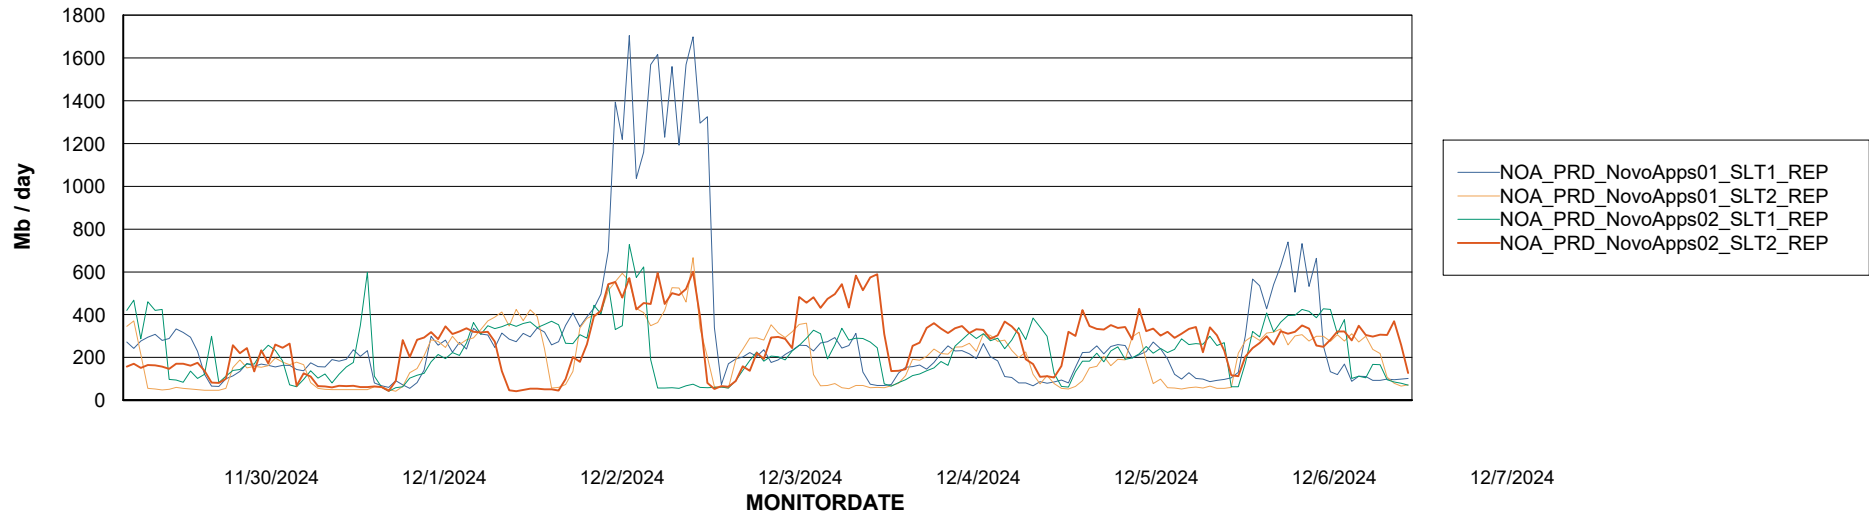

ABSSolute Application ReportServer Services

Avg memory used per ReportServer Service