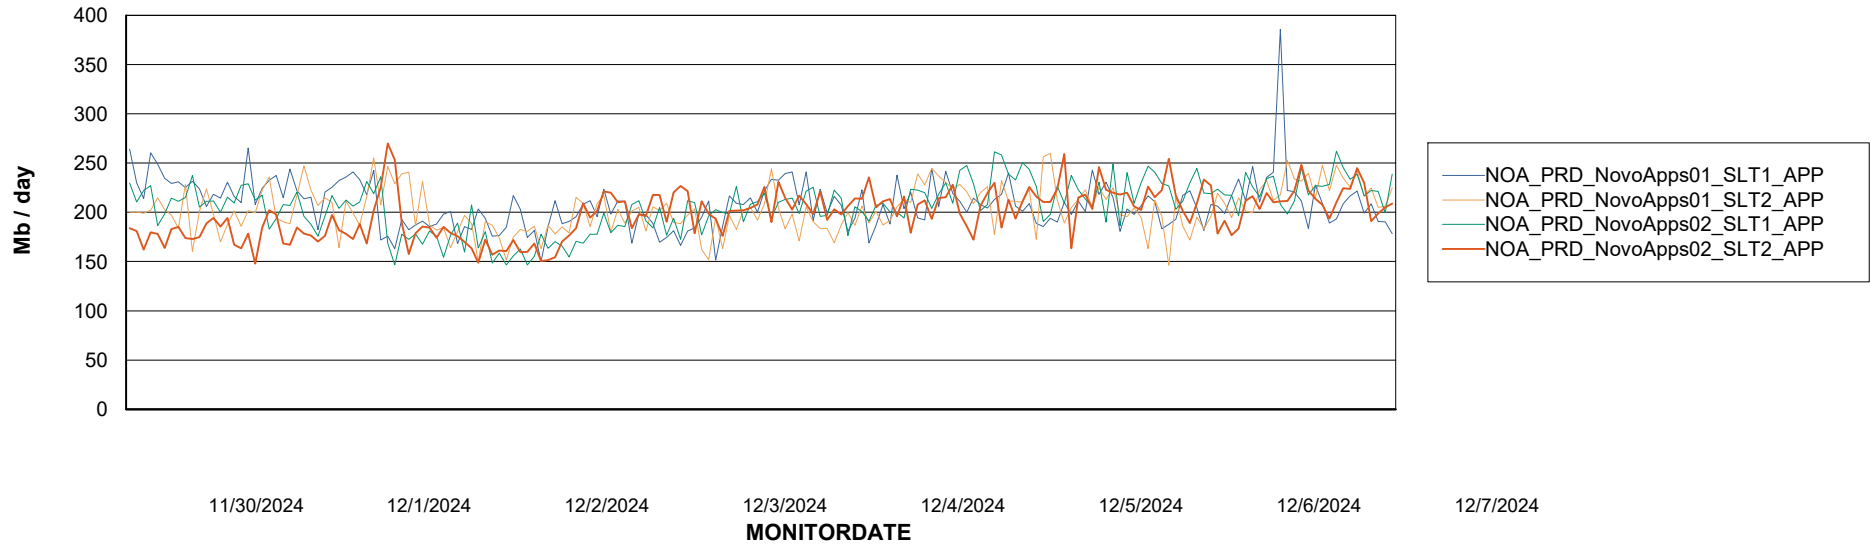

ABSSolute Application Server Services

Avg memory used per ABS Server Service