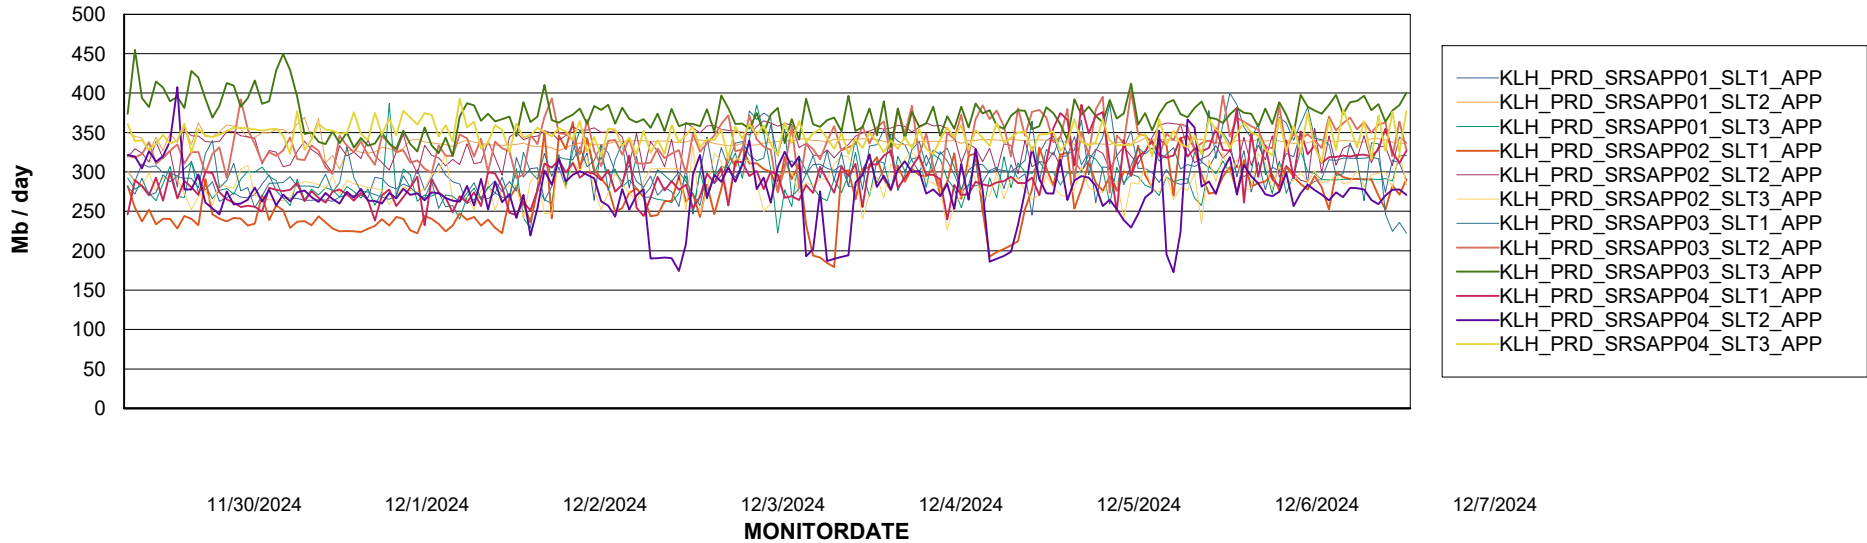

ABSSolute Application Server Services

Avg memory used per ABS Server Service