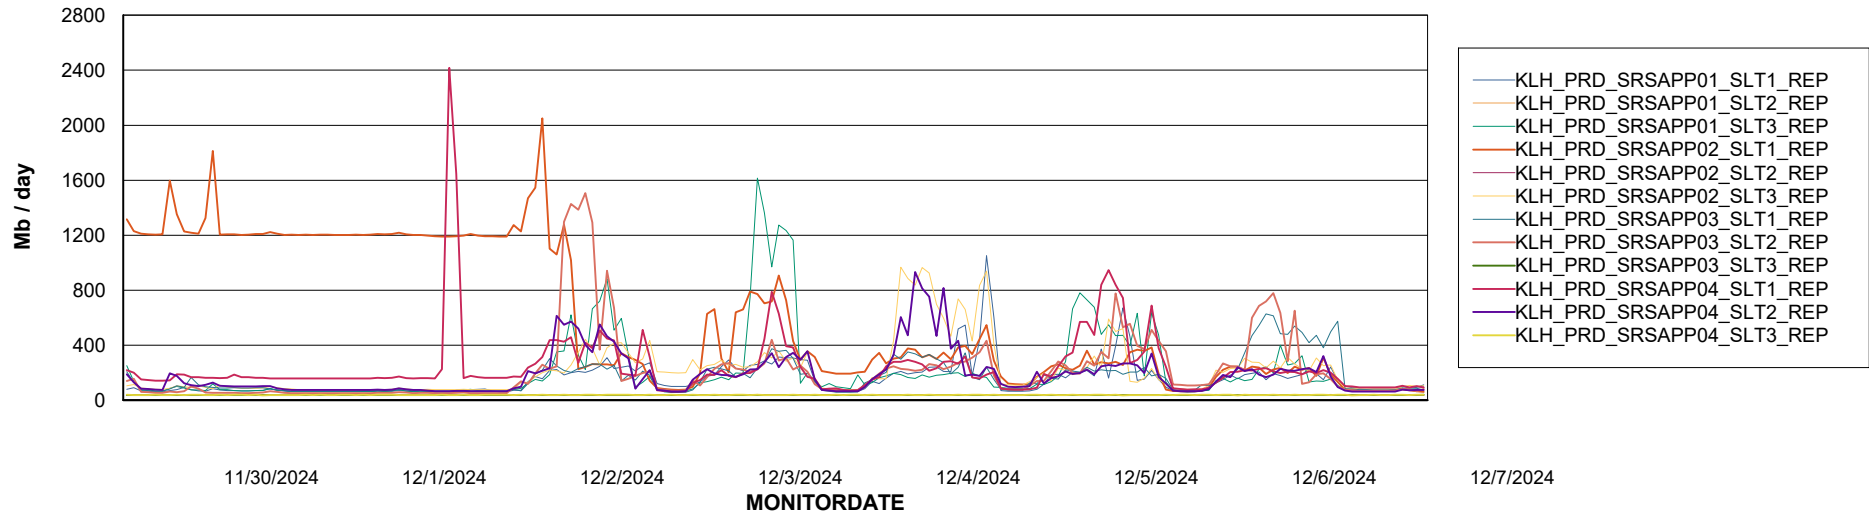

ABSSolute Application ReportServer Services

Avg memory used per ReportServer Service