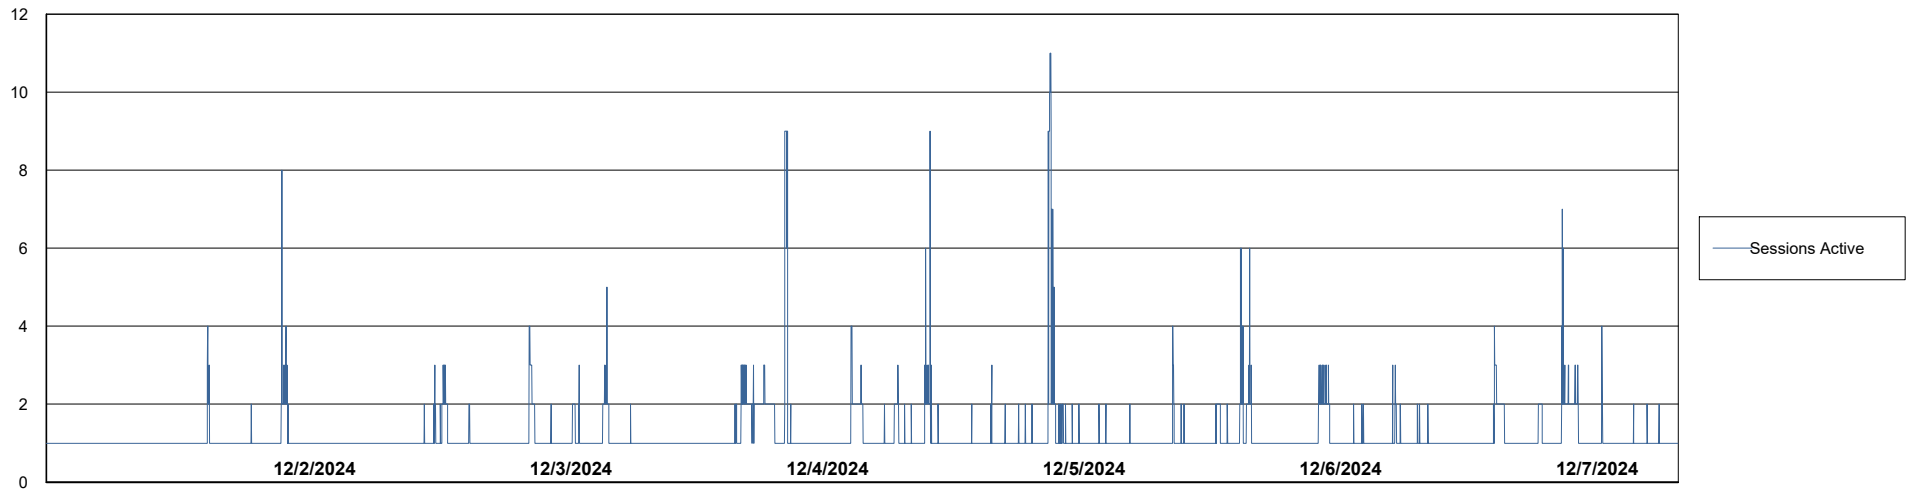

Database Performance KLH_PRD_SRSBIDB02_ABS1