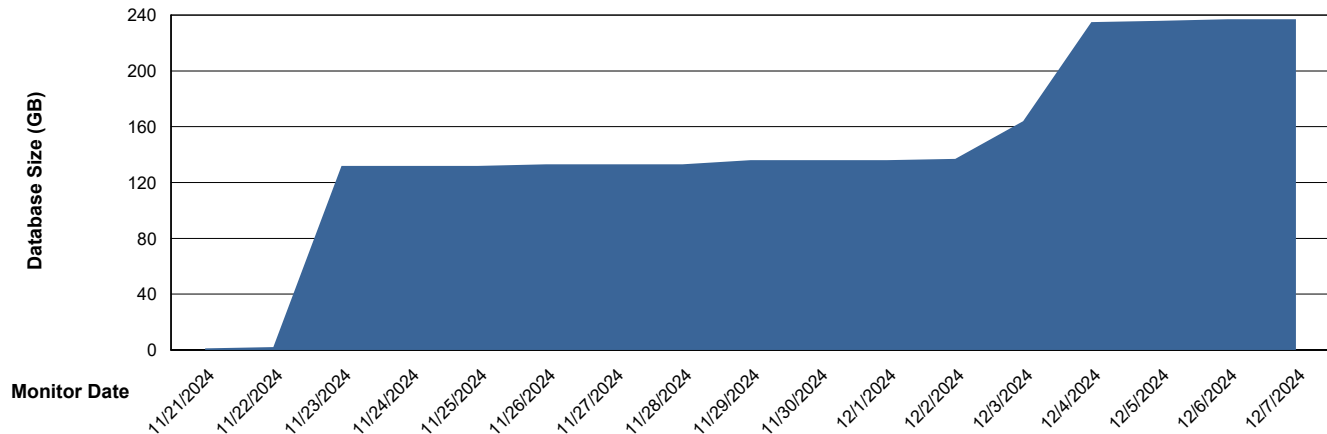

# Weekly SLA Customer Report

Customer KLH\_Production (24/7)  
Database ID 139

DATABASE SIZE KLH\_PRD\_SRSBIDB01\_ABS1

### Database growth over last month

DATABASE SIZE KLH\_PRD\_SRSBIDB02\_ABS1

### Database growth over last month