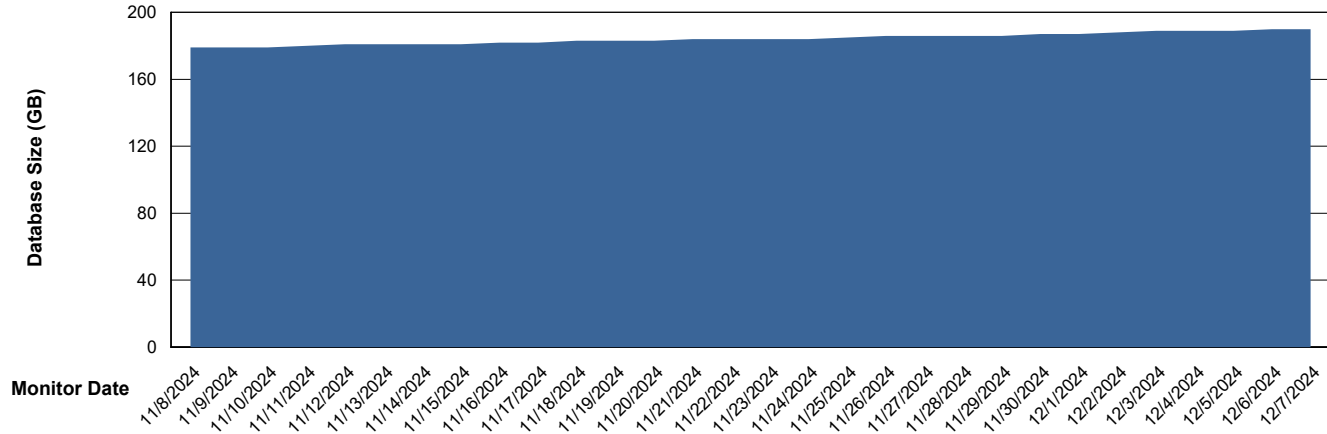

DATABASE SIZE KLH_PRD_SRSBIDB01_ABS1

Database growth over last month