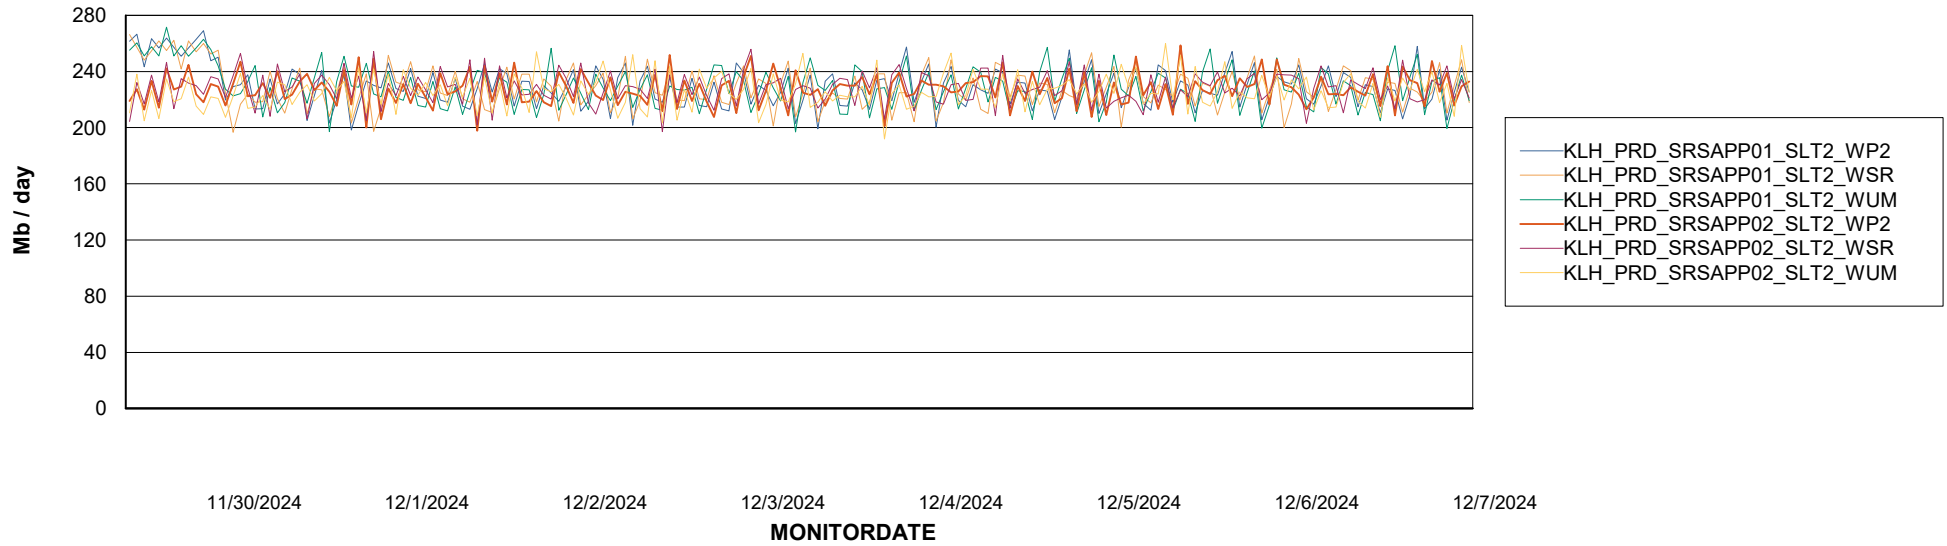

ABSolute Web Component Services

Avg memory used per ABS Web component