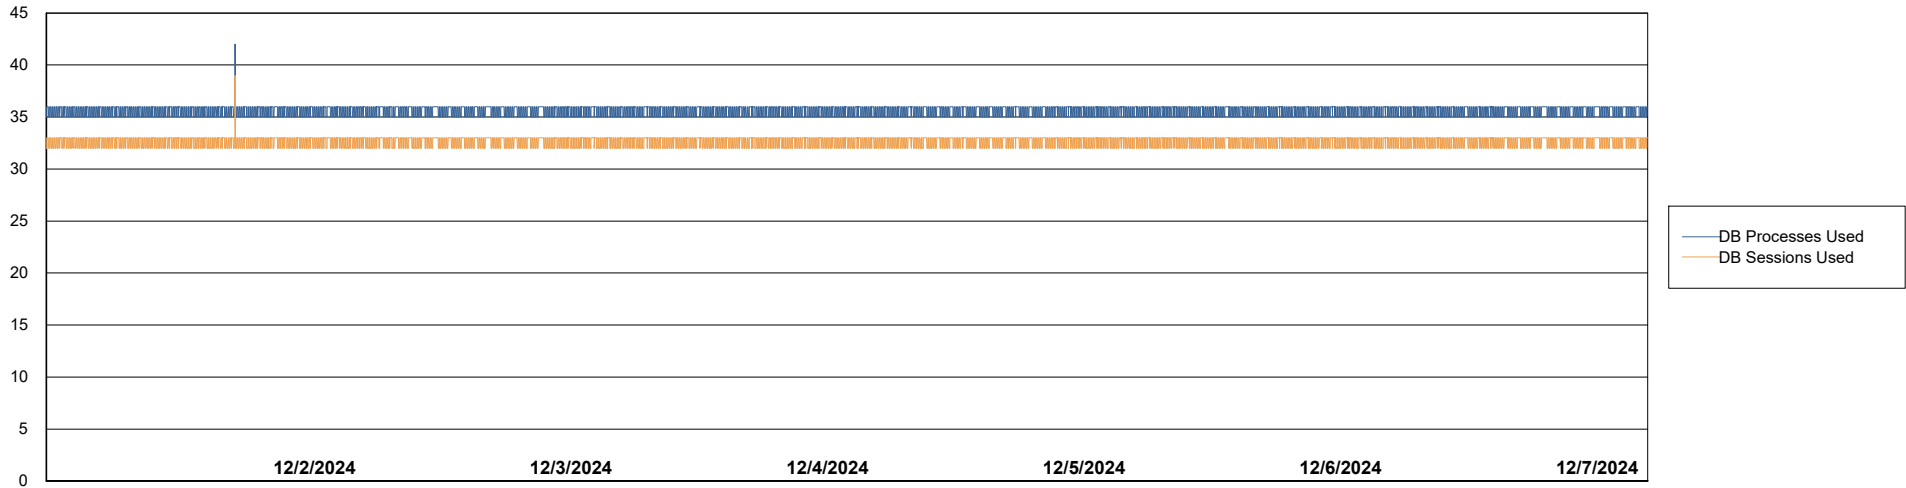

Database Performance KLA_STB_KLAHQORA06_DB_HSBABS1

DB Processes Max 1,000