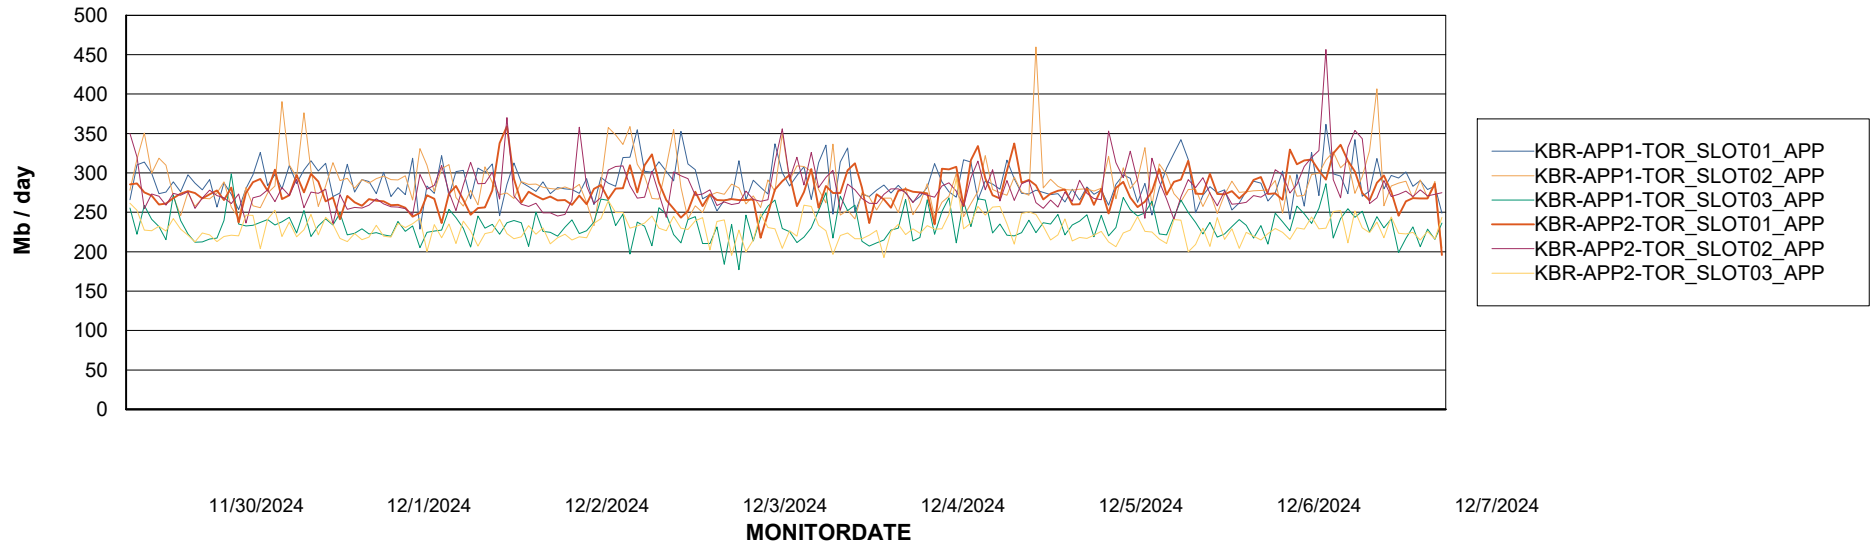

ABSolute Application Server Services

Avg memory used per ABS Server Service