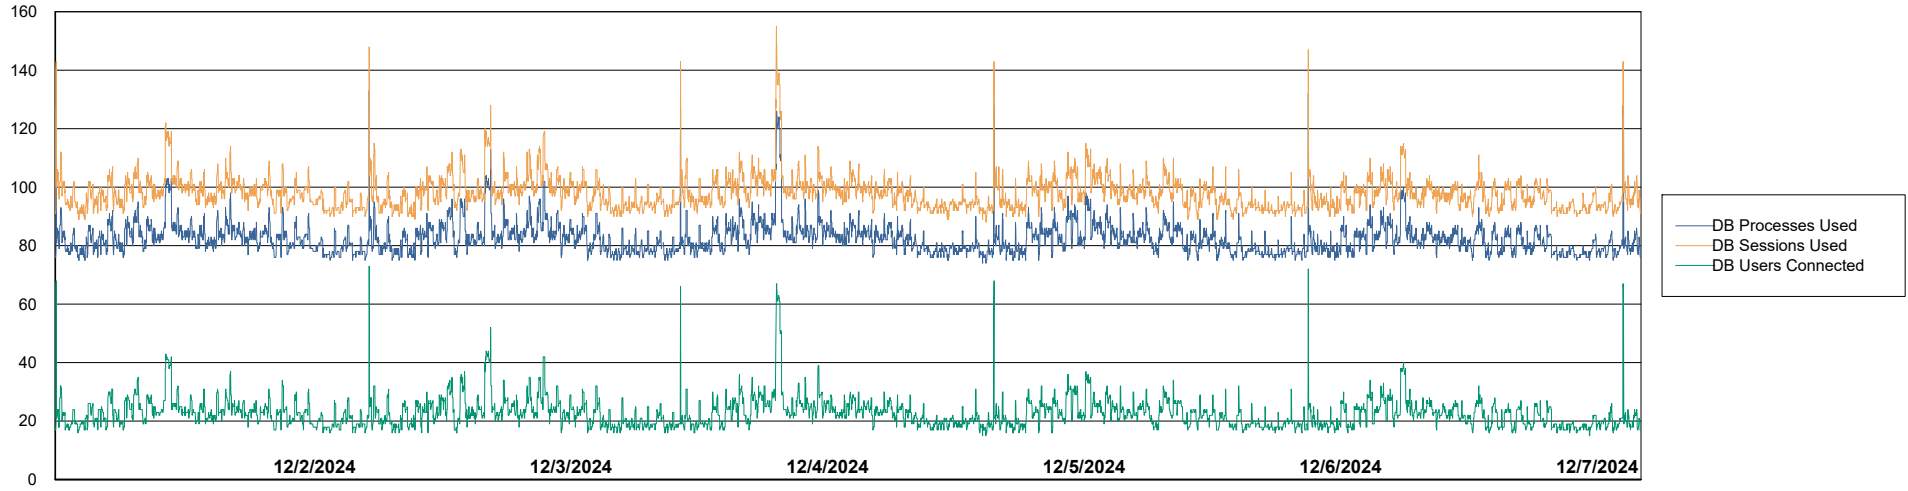

Database Performance KBR-BI-TOR_PROD_ABS1