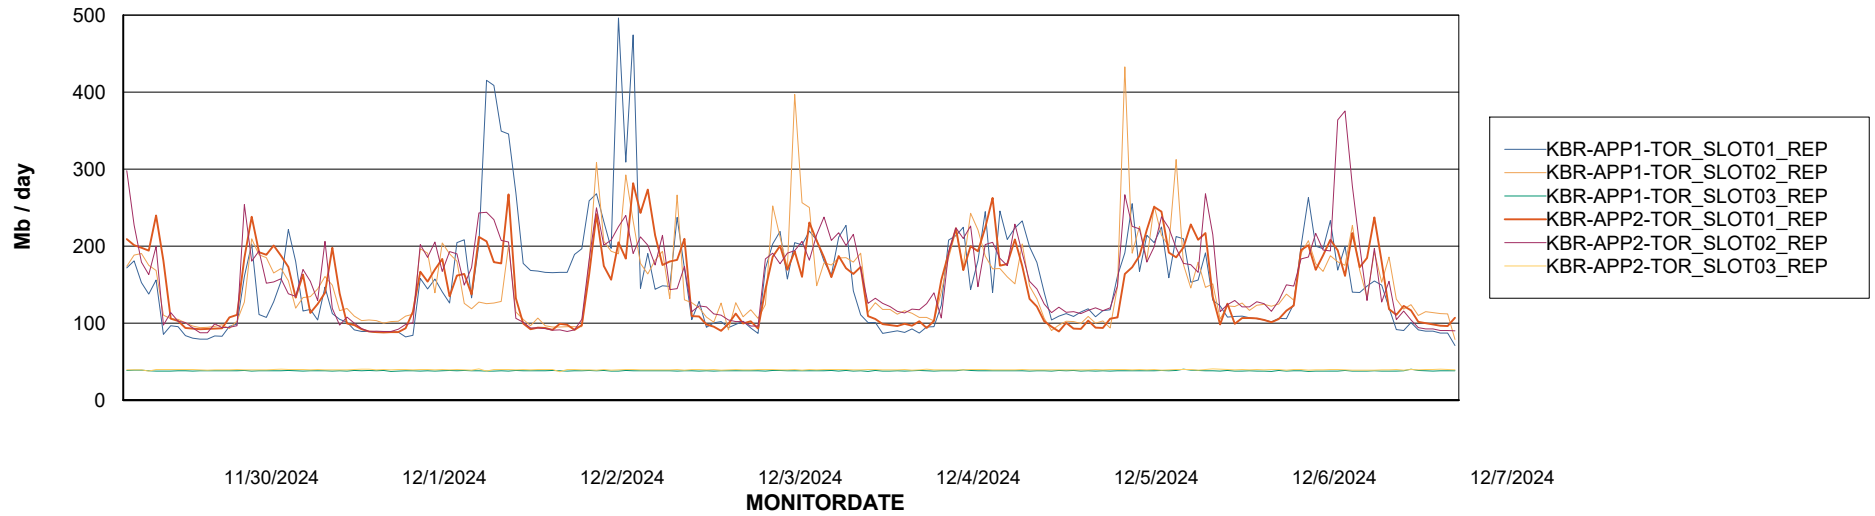

Avg memory used per ABS Server Service

Avg users per day per ABS server

Weekly SLA Customer Report

Customer KBR OCI TOR Production
Database ID 200

ABSSolute Application ReportServer Services

Avg memory used per ReportServer Service