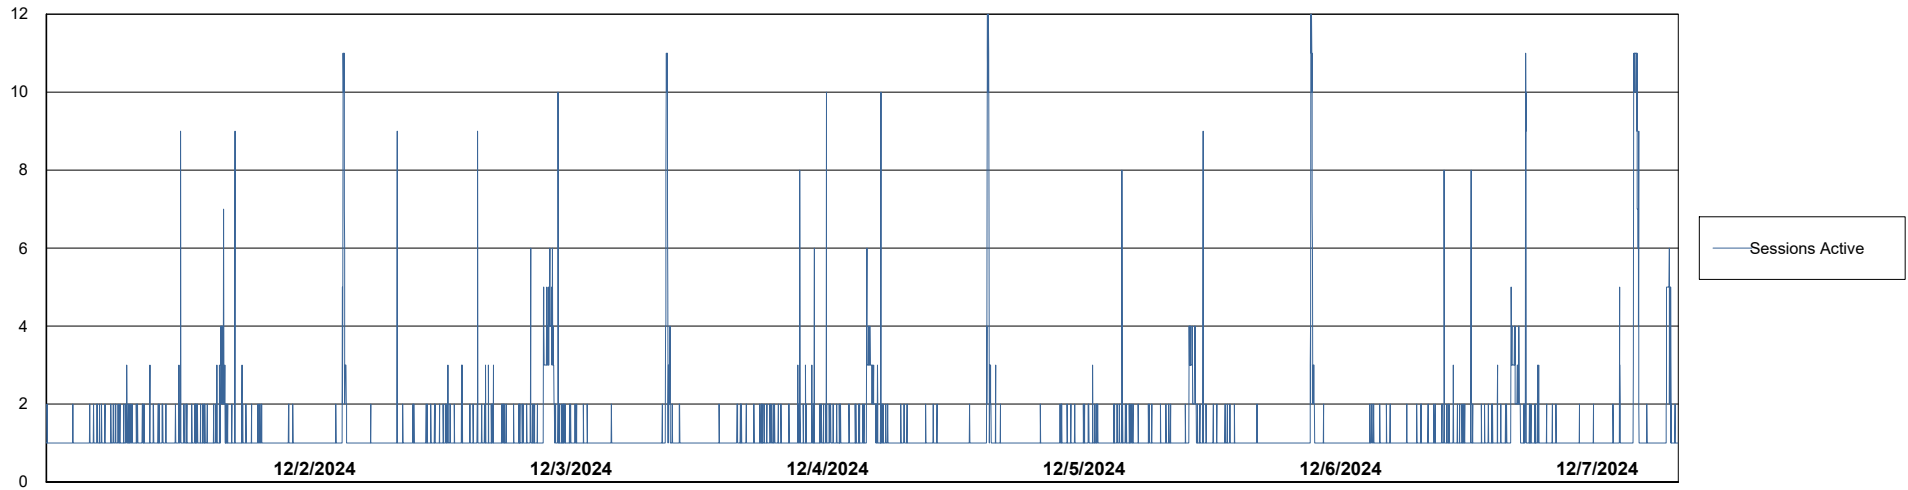

Weekly SLA Customer Report

Customer KBR OCI TOR Production
Database ID 200

Database Performance KBR-BI-TOR_PROD_ABS1

Weekly SLA Customer Report

Customer KBR OCI TOR Production
Database ID 200

Database Performance KBR-DBS1-TOR_PROD_ABS1