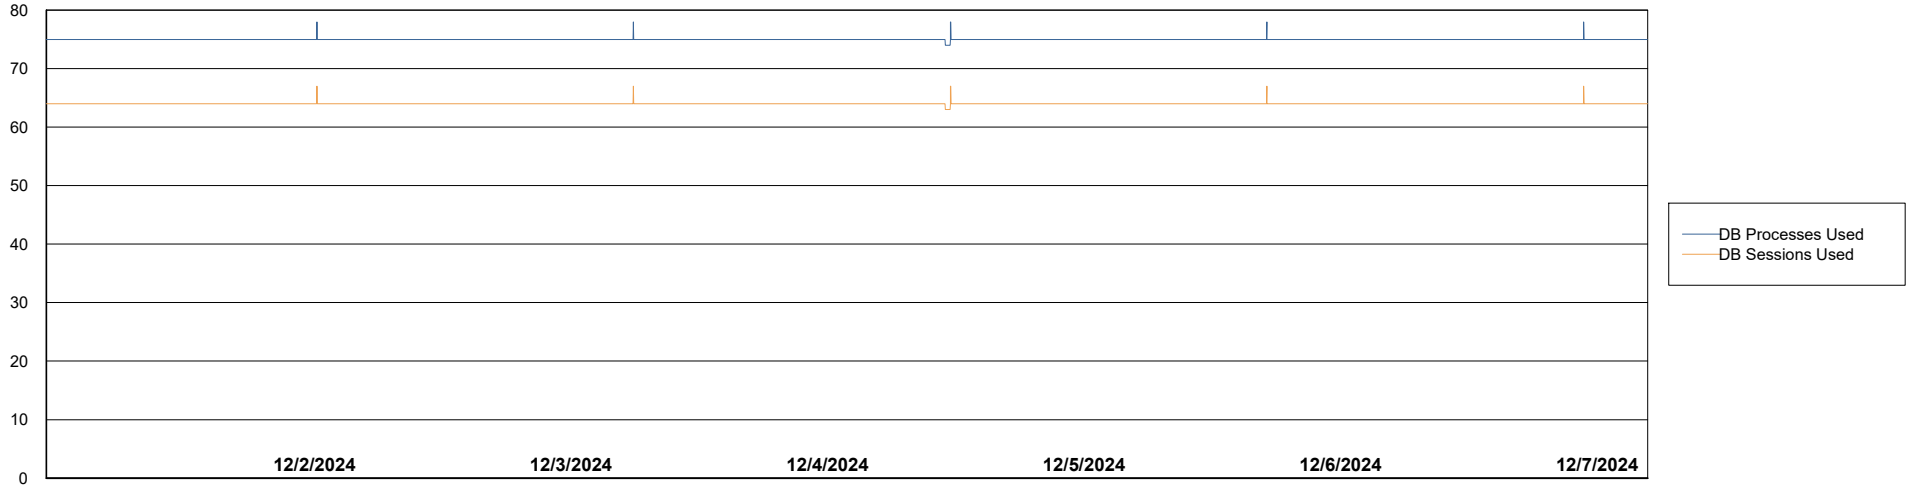

Database Performance KBR-DBS2-TOR_PROD_HSBABS1

DB Processes Max 4
DB Processes Max 1,000
DB Processes Max 0