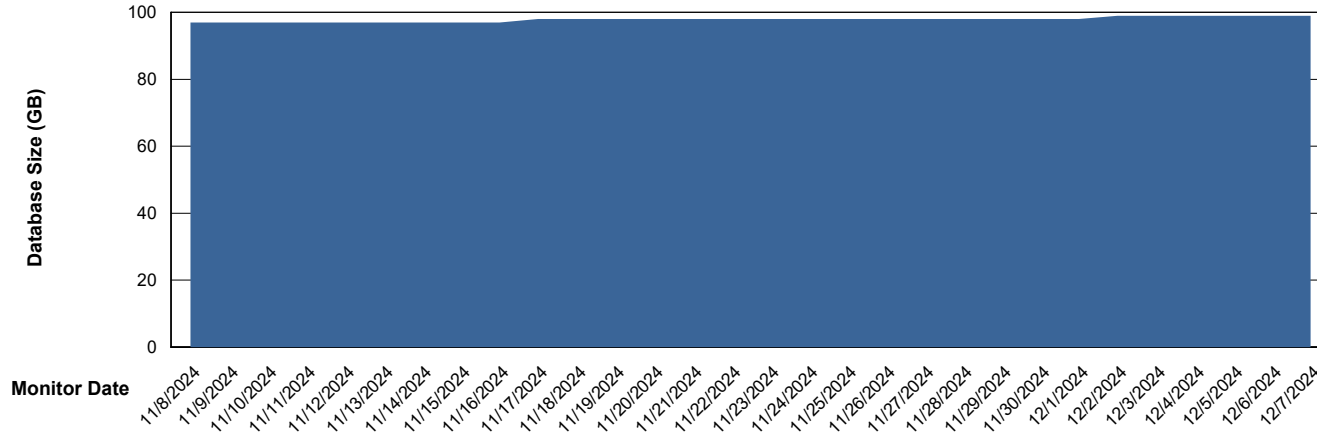

DATABASE SIZE KBR-BI-TOR_PROD_ABS1

Database growth over last month