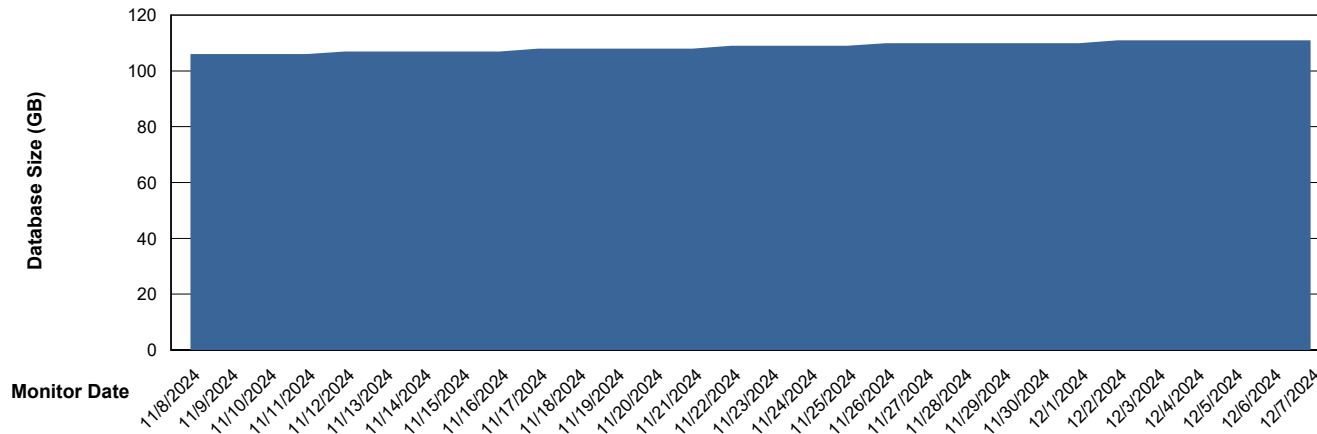

Customer KBR OCI TOR Production
Database ID 200

DATABASE SIZE KBR-BI-TOR_PROD_ABS1

Database growth over last month

DATABASE SIZE KBR-DBS1-TOR_PROD_ABS1

Database growth over last month

Weekly SLA Customer Report