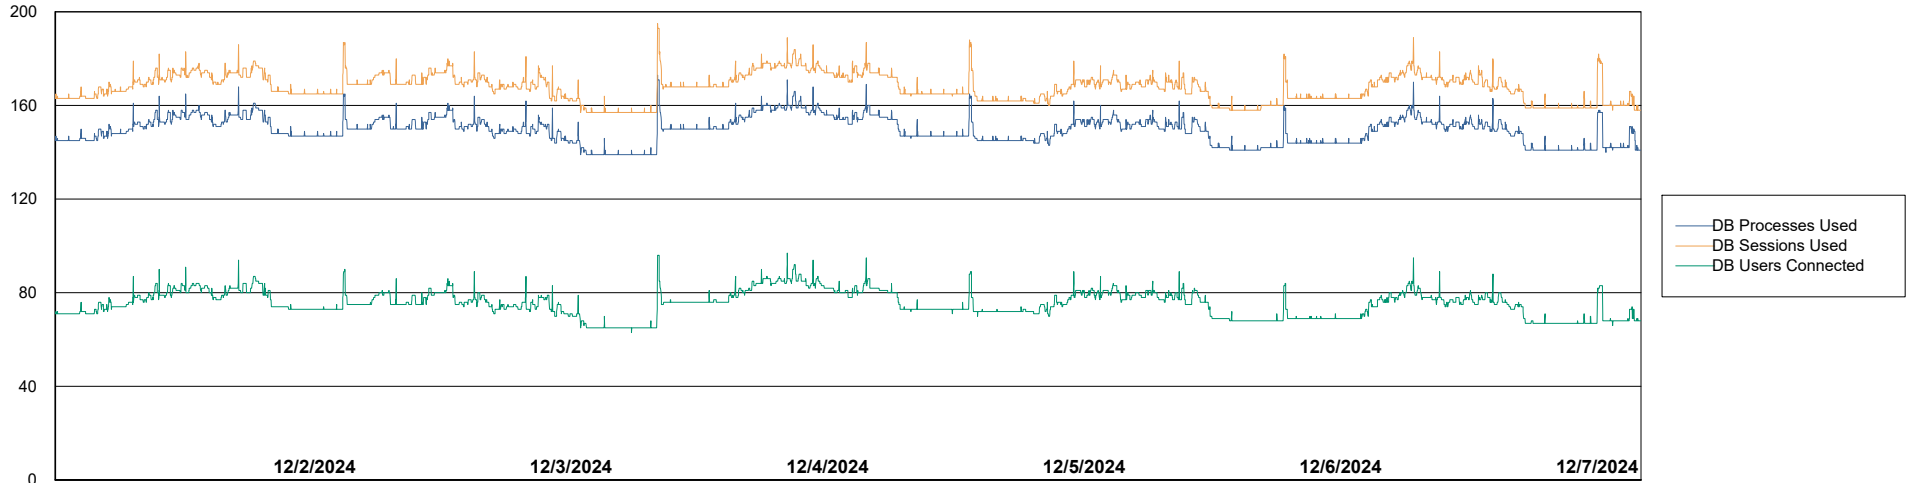

Weekly SLA Customer Report

Customer KBR OCI TOR Production
Database ID 200

Database Performance KBR-BI-TOR_PROD_ABS1

Weekly SLA Customer Report

Customer KBR OCI TOR Production
Database ID 200

Database Performance KBR-DBS1-TOR_PROD_ABS1