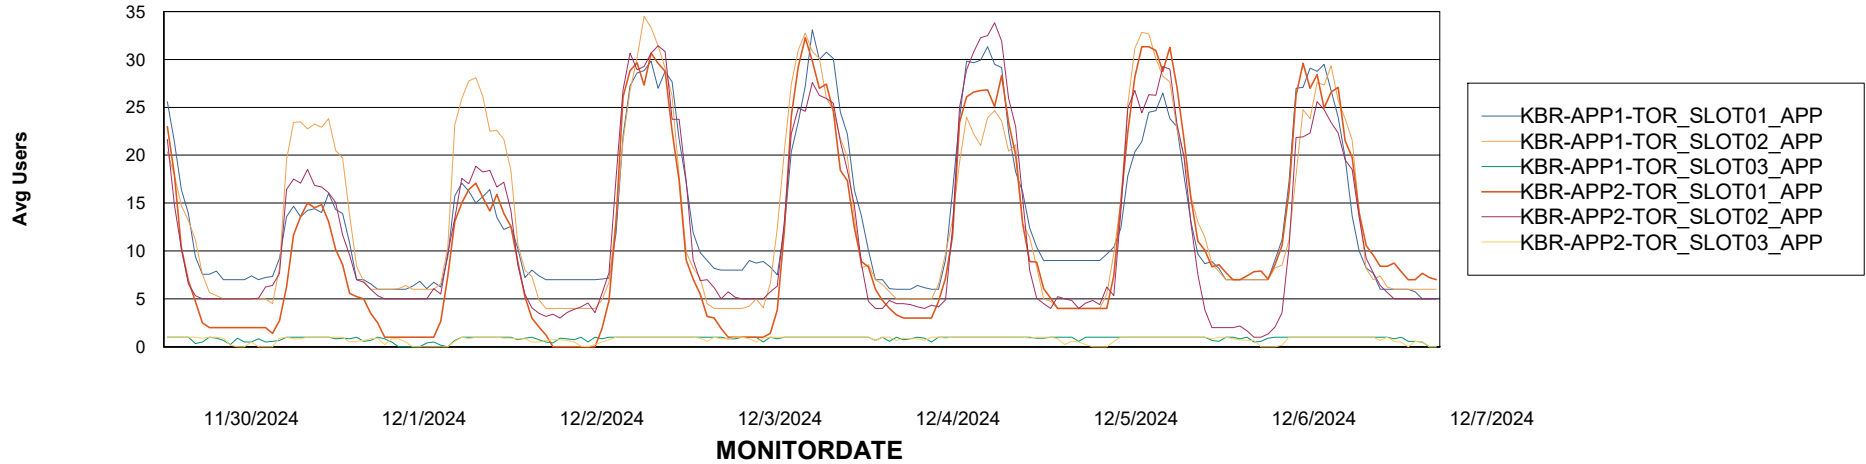

Avg users per day per ABS server