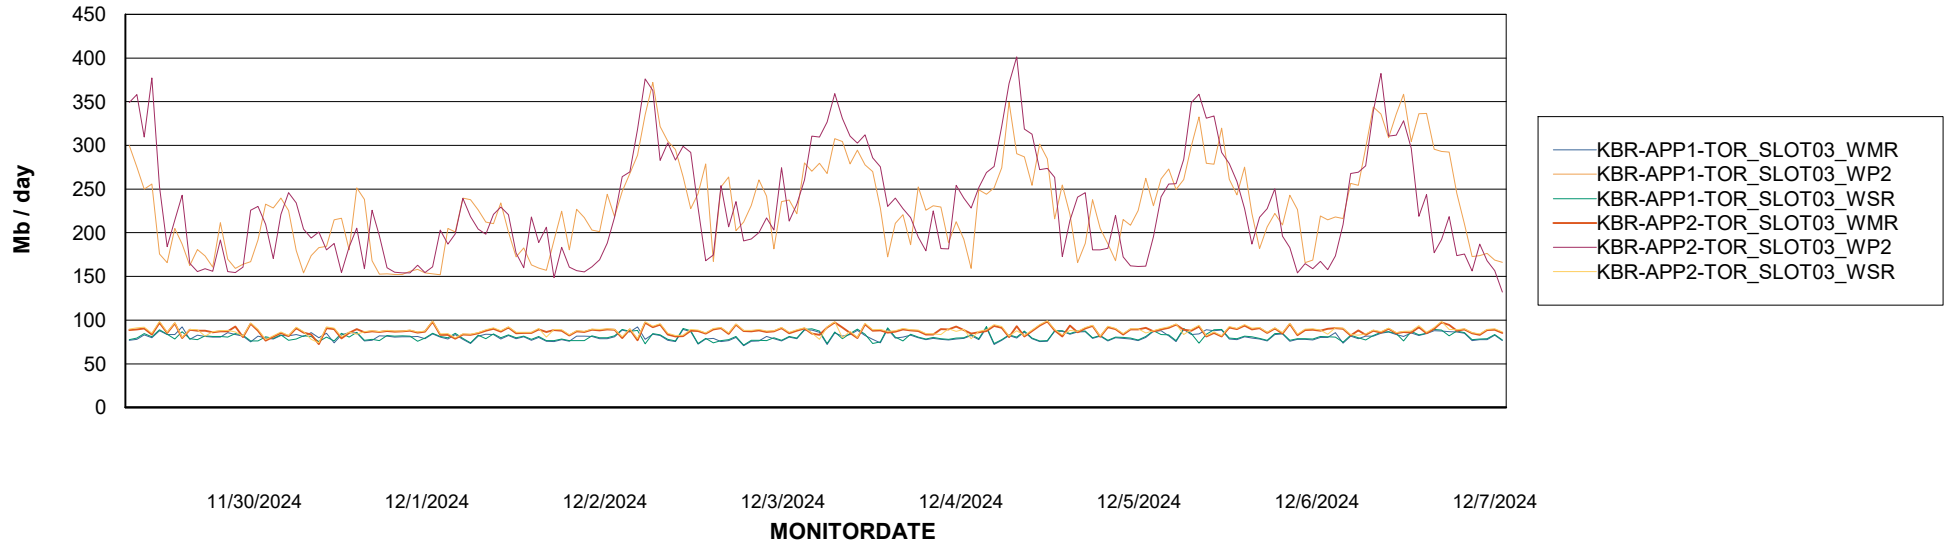

ABSSolute Web Component Services

Avg memory used per ABS Web component