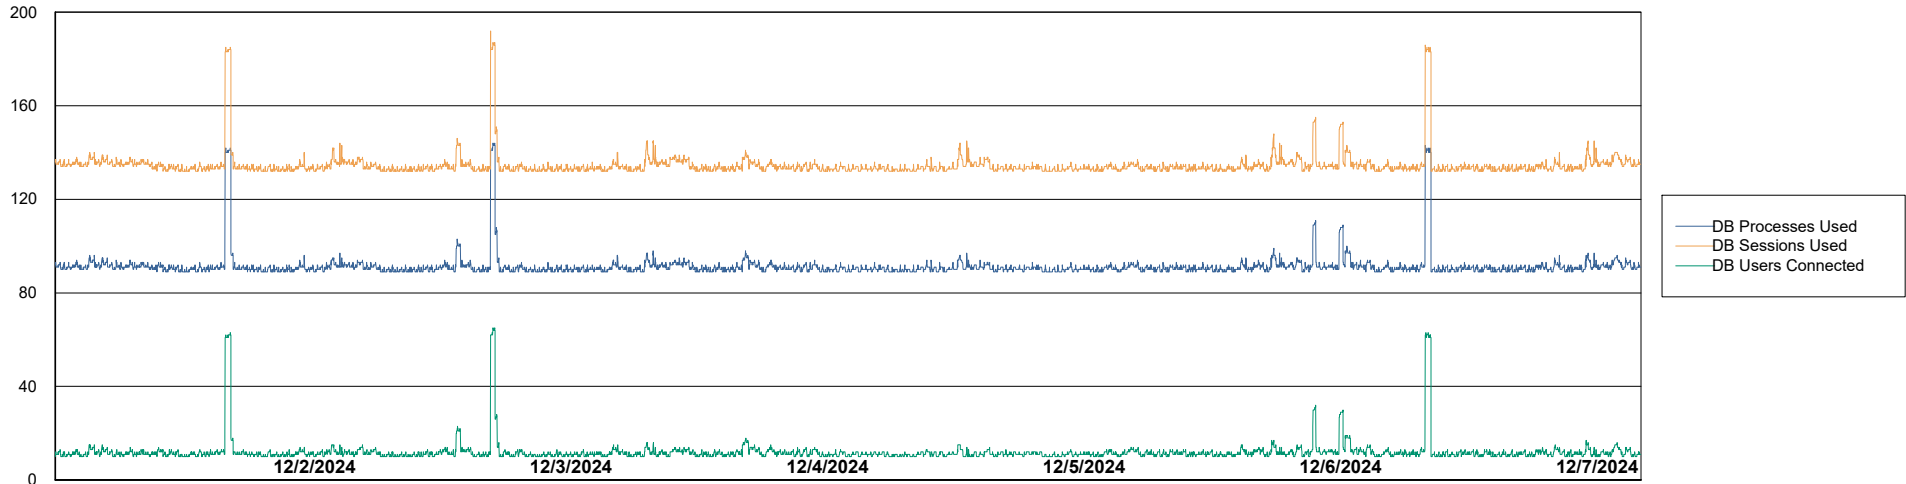

Database Performance HUE_PRD_S-ORABI2_ABS1