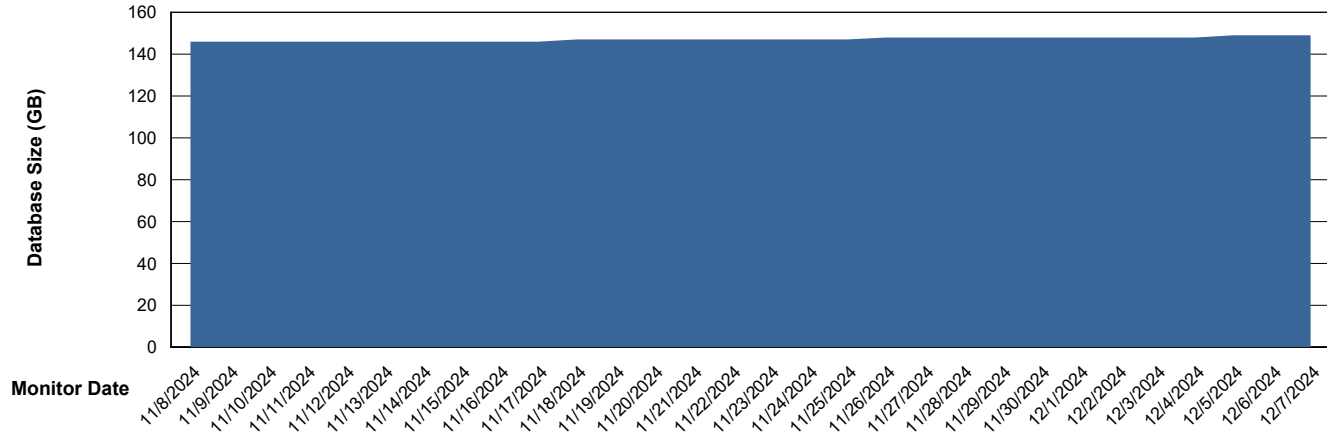

Database growth over last month

Weekly SLA Customer Report

Customer HUE_Production
Database ID 154

DATABASE SIZE HUE_PRD_S-ORAPROD2_ABS1

Database growth over last month

Weekly SLA Customer Report

Customer HUE_Production
 Database ID 154