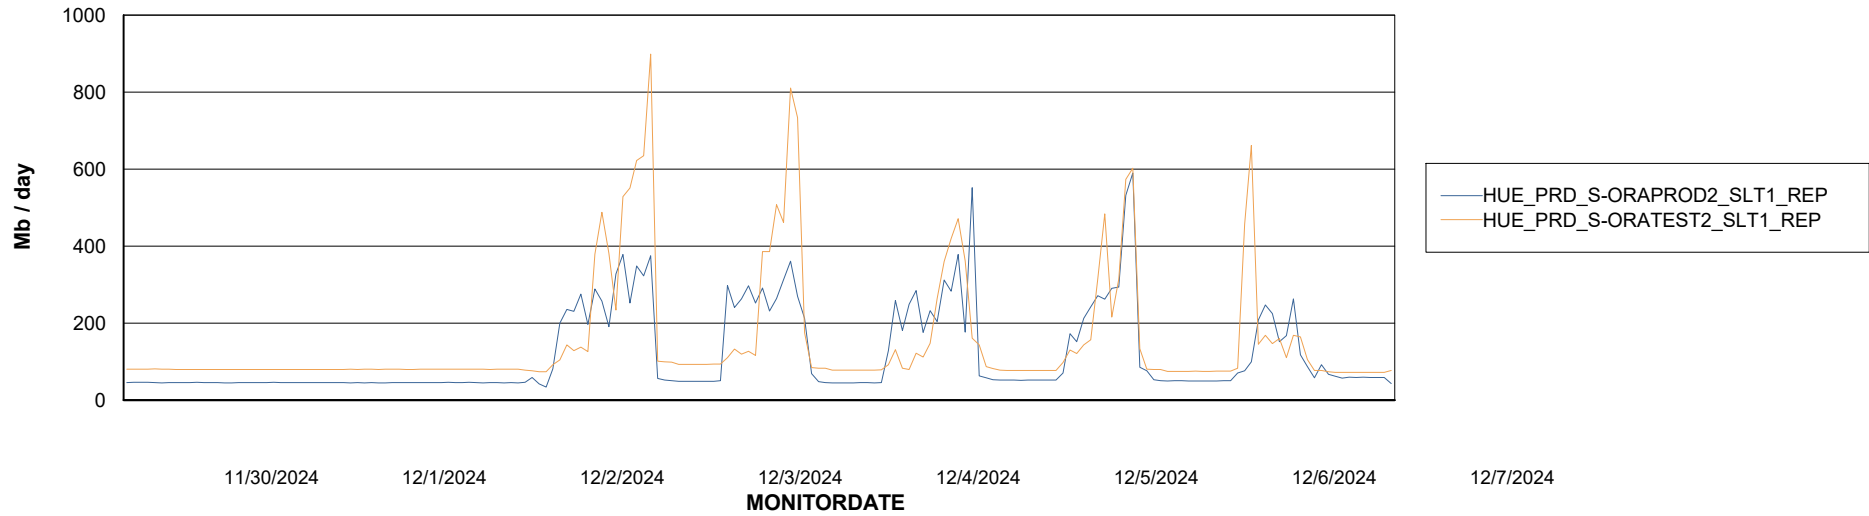

Avg memory used per ABS Server Service

Avg users per day per ABS server

Weekly SLA Customer Report

Customer HUE_Production
Database ID 154

ABSSolute Application ReportServer Services

Avg memory used per ReportServer Service