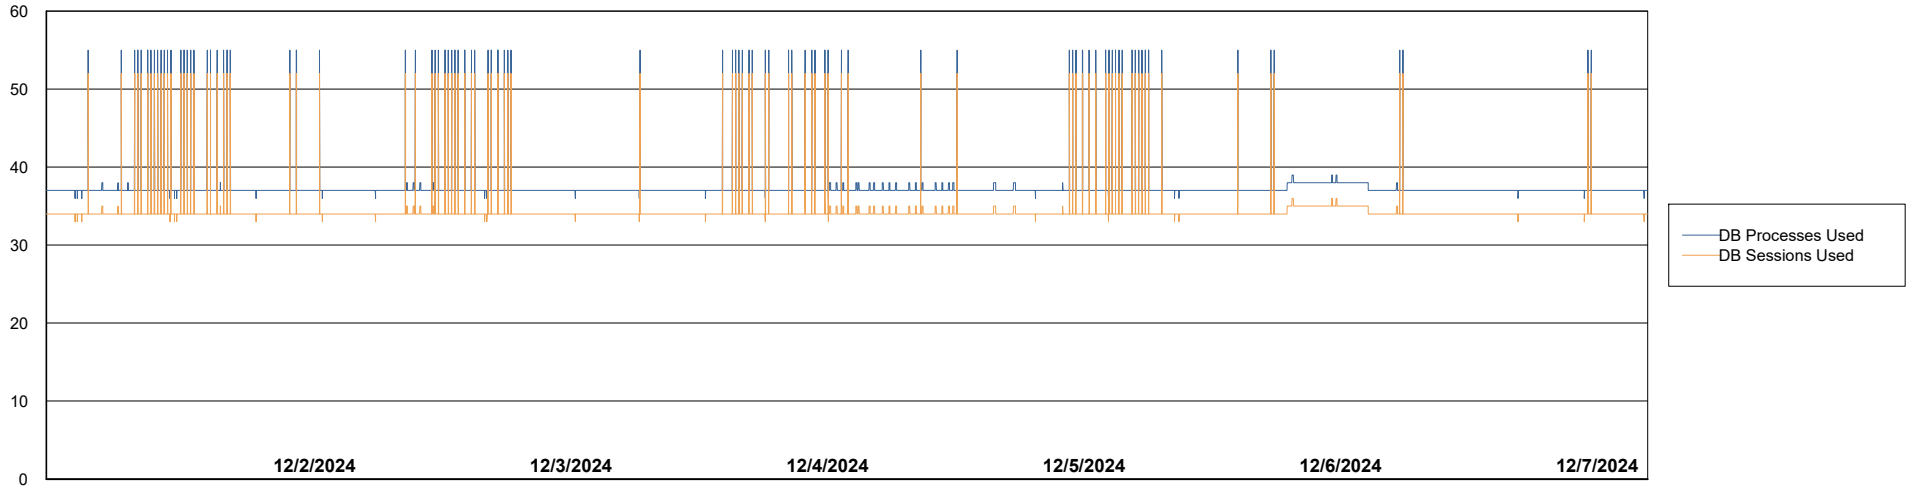

Database Performance HUE_PRD_S-ORATEST2_HSBABS1

DB Processes Max 1,000