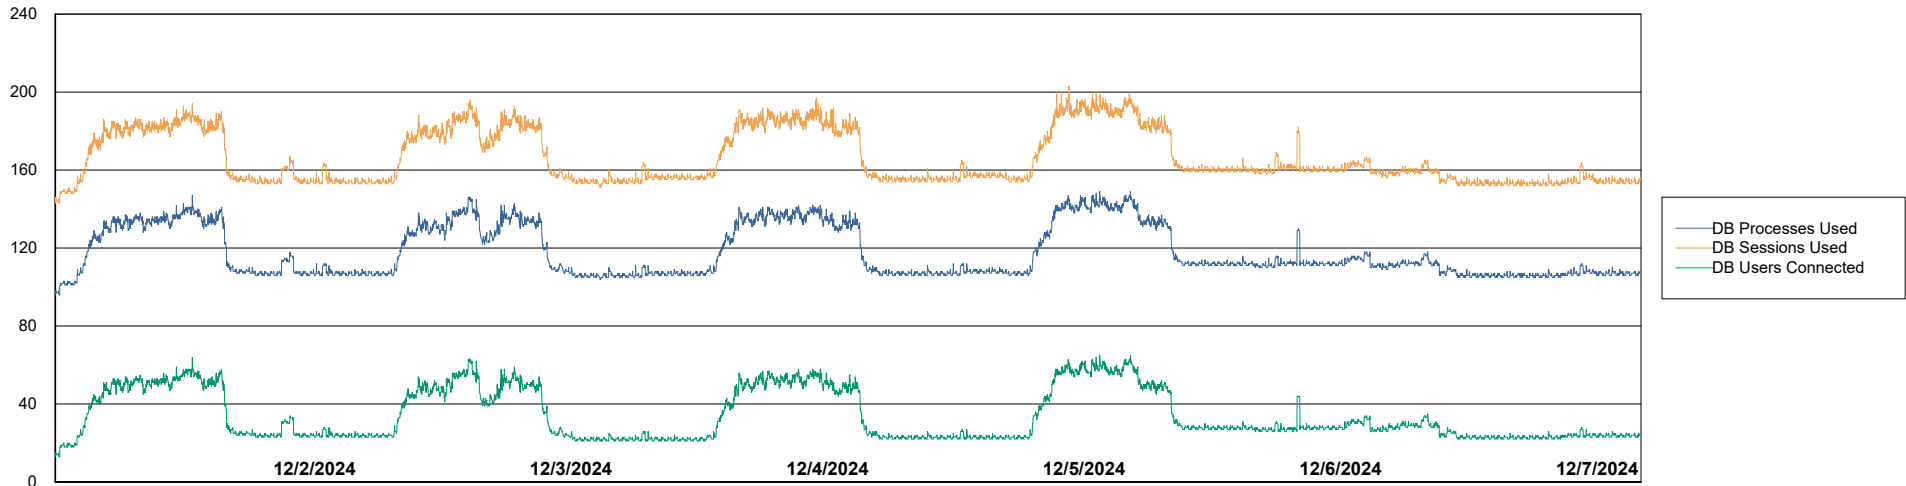

Database Performance HUE_PRD_S-ORAPROD2_ABS1