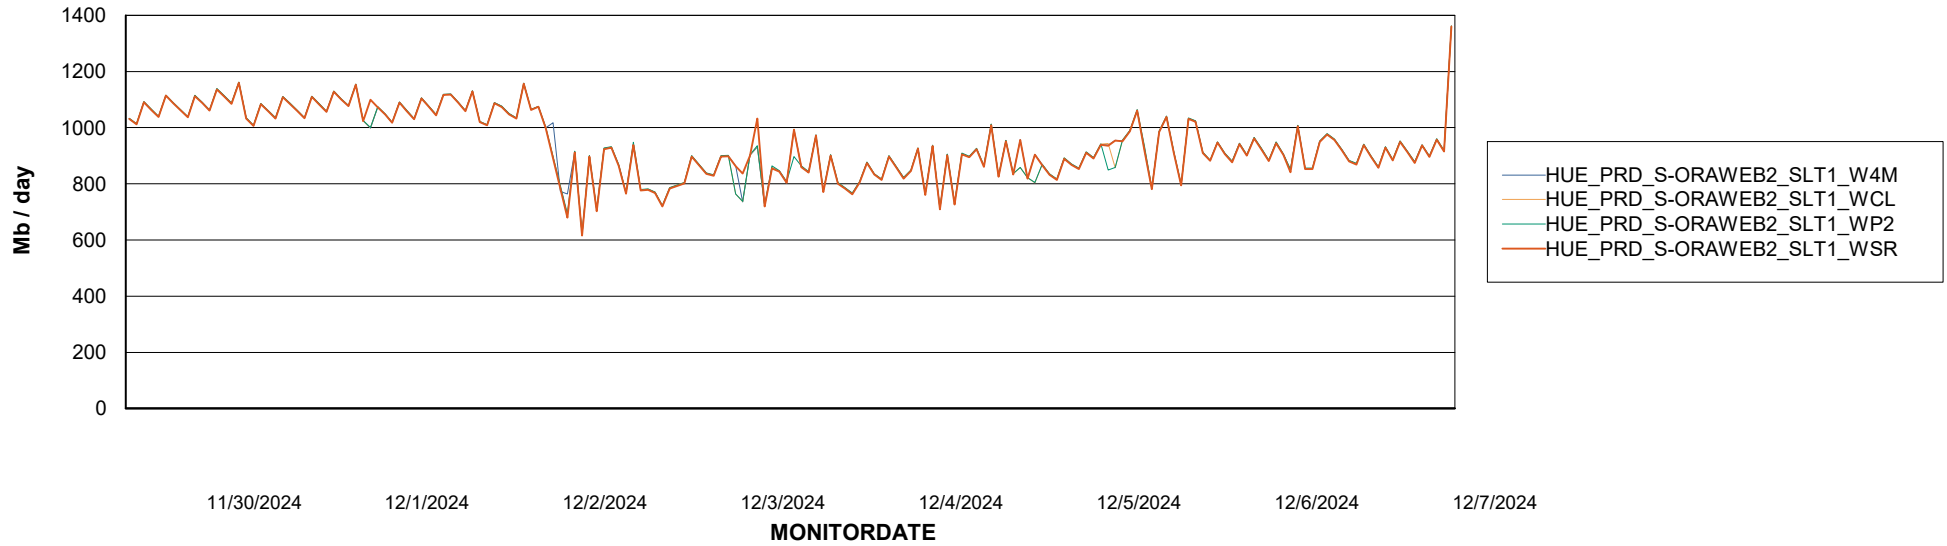

ABSolute Web Component Services

Avg memory used per ABS Web component