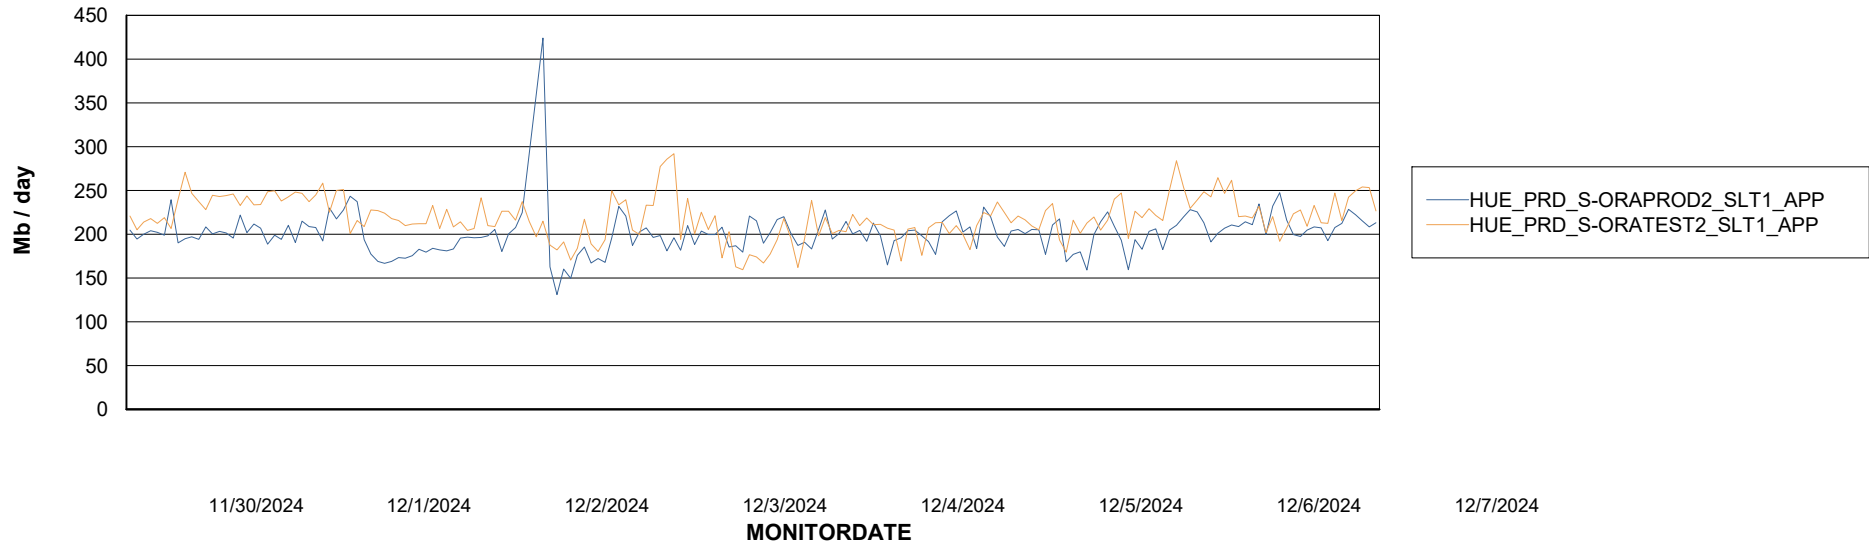

ABSolute Application Server Services

Avg memory used per ABS Server Service