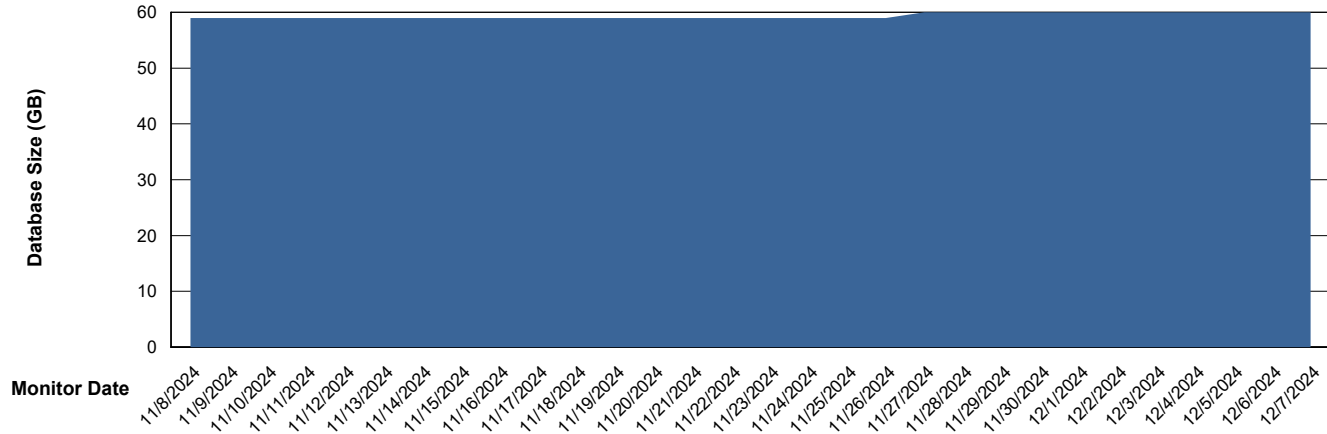

DB Processes Max 1,000

Weekly SLA Customer Report

Customer HUE_Production
Database ID 154

DATABASE SIZE HUE_PRD_S-ORABI2_ABS1

Database growth over last month

DATABASE SIZE HUE_PRD_S-ORABI2024_ABS1 (Future Live OAS)