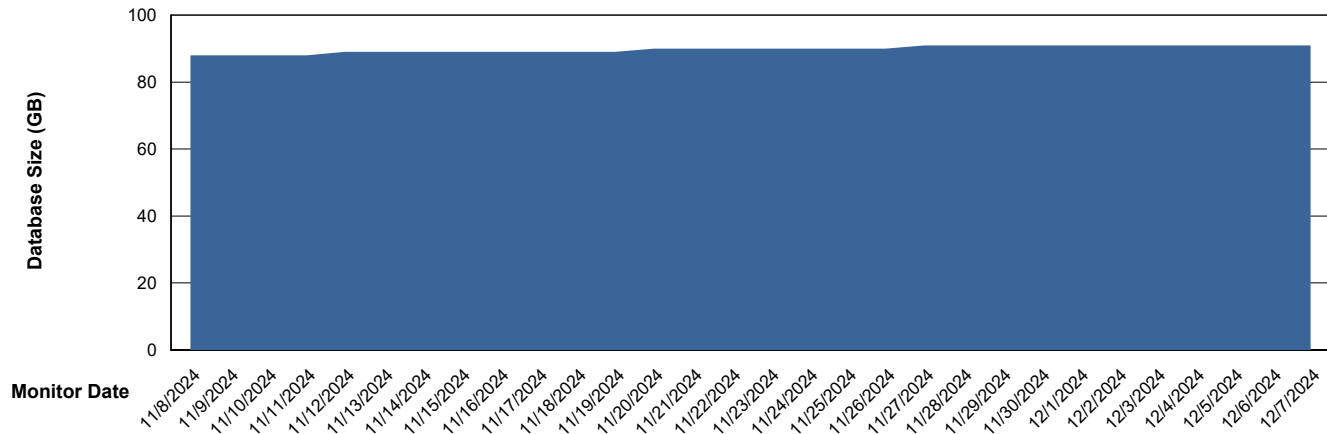

DATABASE SIZE HUE_PRD_S-ORABI2024_ABS1 (Future Live OAS)

Database growth over last month