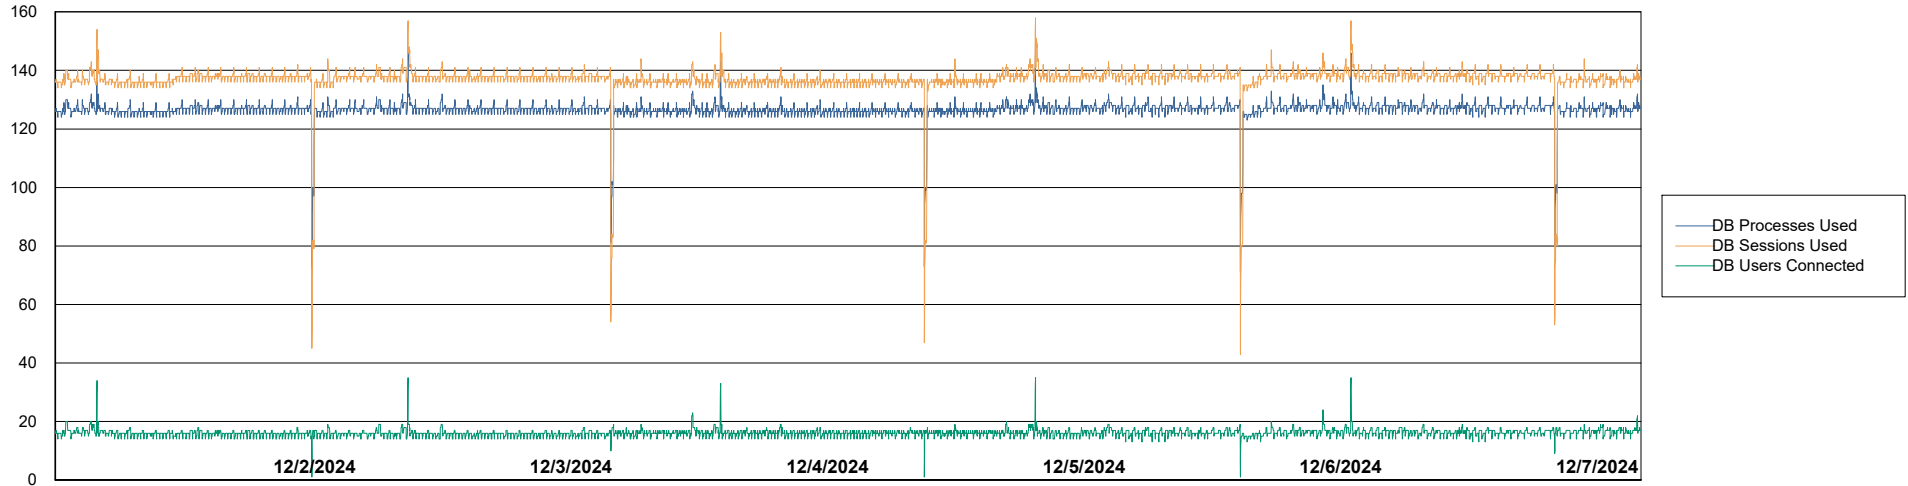

Weekly SLA Customer Report

Customer HUE_Production
Database ID 154

Database Performance HUE_PRD_S-ORABI2_ABS1

Weekly SLA Customer Report

Customer HUE_Production
Database ID 154

Database Performance HUE_PRD_S-ORABI2024_ABS1 (Future Live OAS)