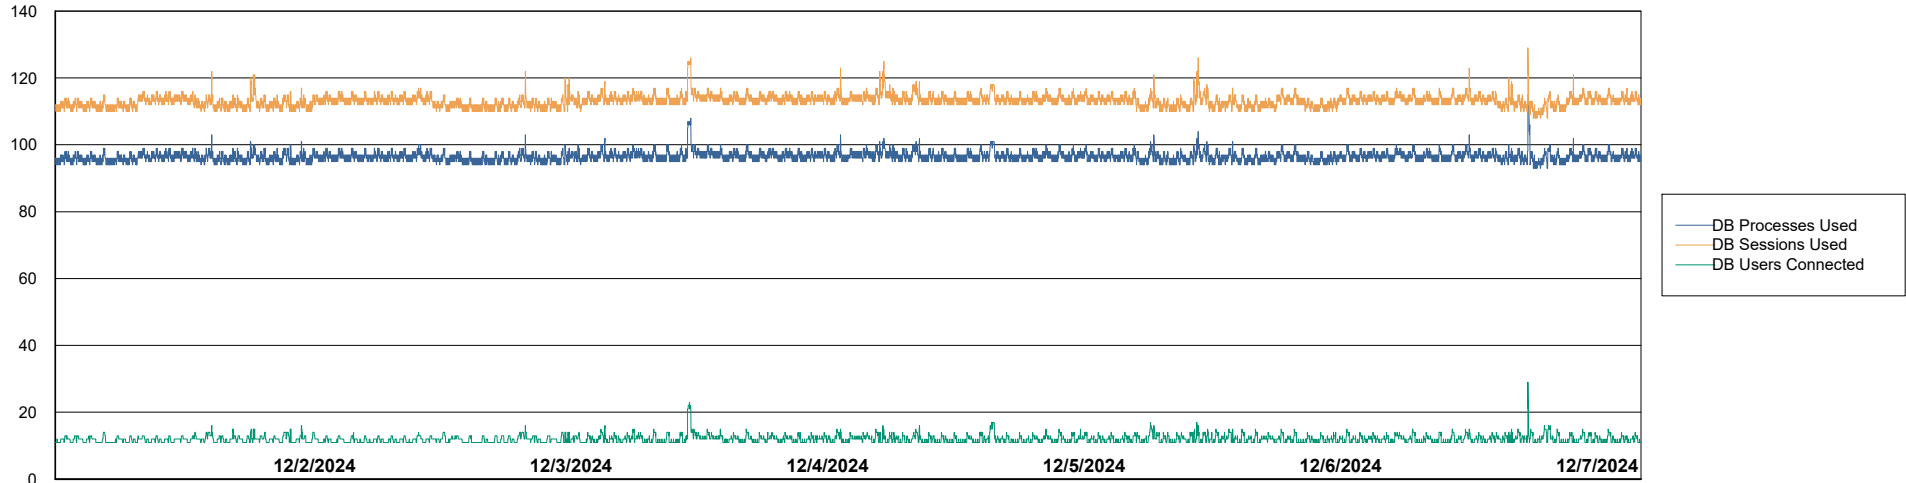

Database Performance ELJ_PRD_FRASEQXPRDDB03_ABS1