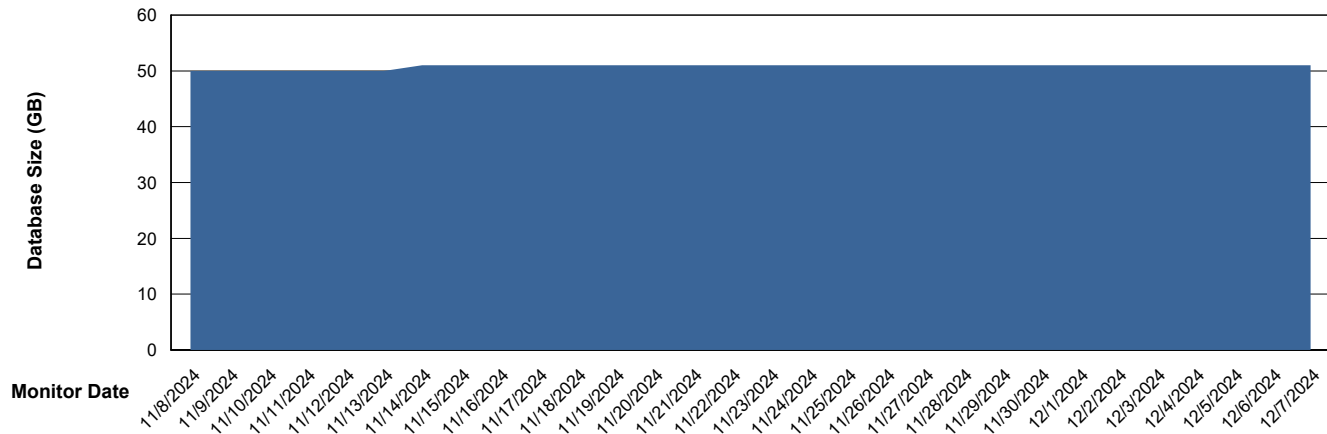

# Weekly SLA Customer Report

Customer ELJ Production  
Database ID 72

DATABASE SIZE ELJ\_PRD\_FRASEQXPRDDB01\_ABS1

### Database growth over last month

DATABASE SIZE ELJ\_PRD\_FRASEQXPRDDB03\_ABS1

### Database growth over last month