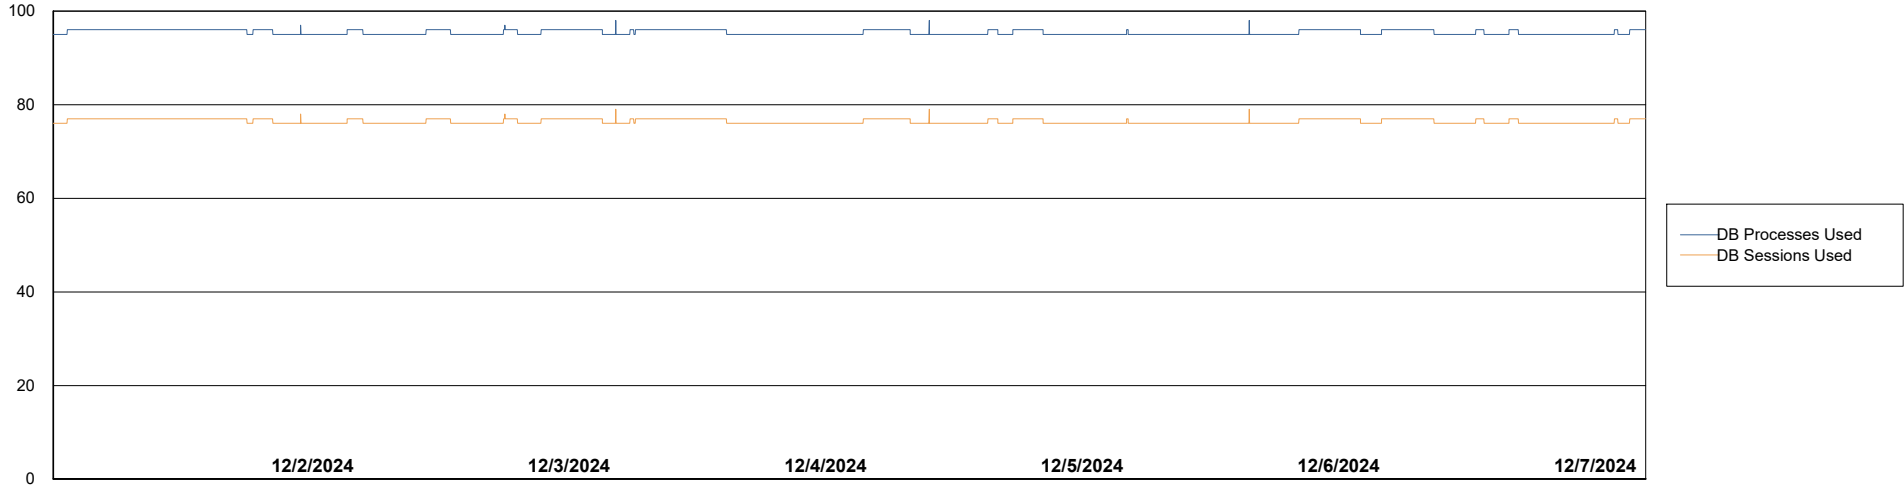

# Weekly SLA Customer Report

Customer ELJ Production  
Database ID 72

Database Performance ELJ\_PRD\_FRASEQXPRDDB02\_HSBABS1

DB Processes Max 0  
DB Processes Max 1,000