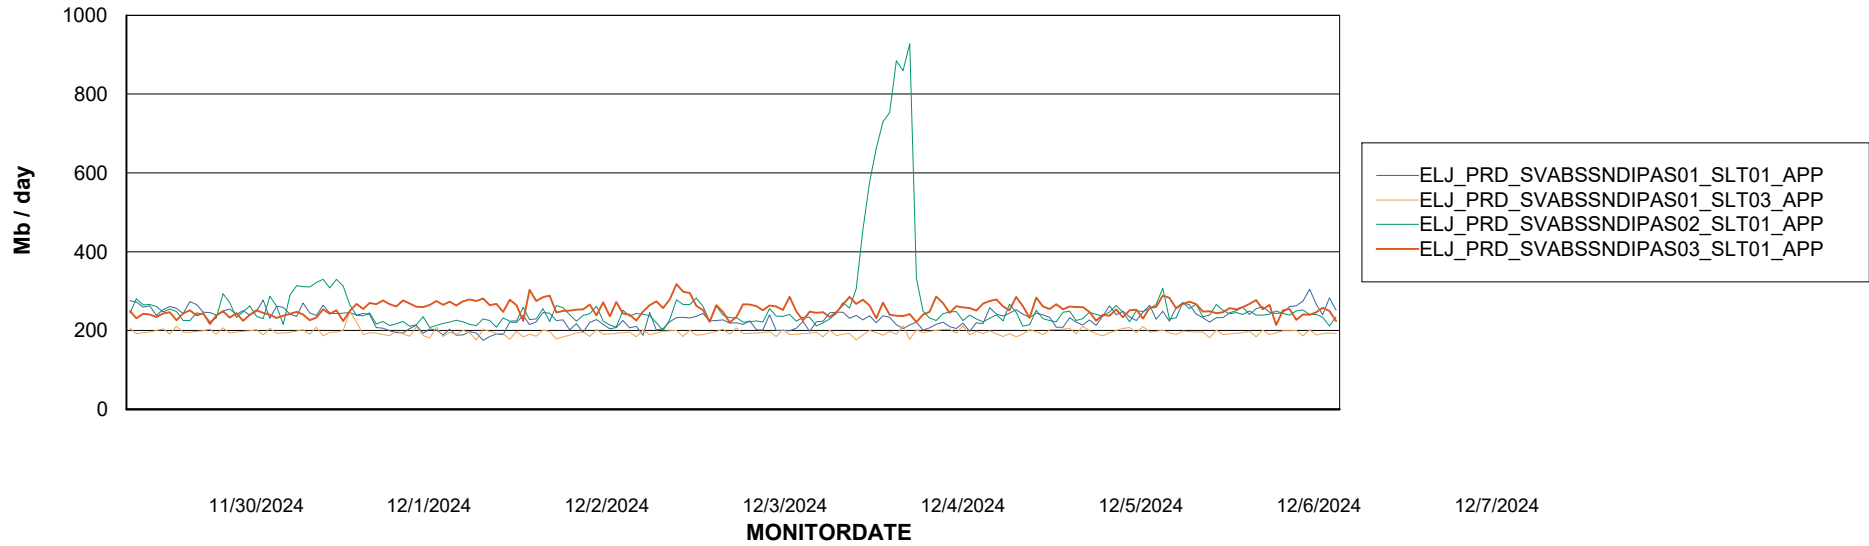

ABSSolute Application Server Services

Avg memory used per ABS Server Service