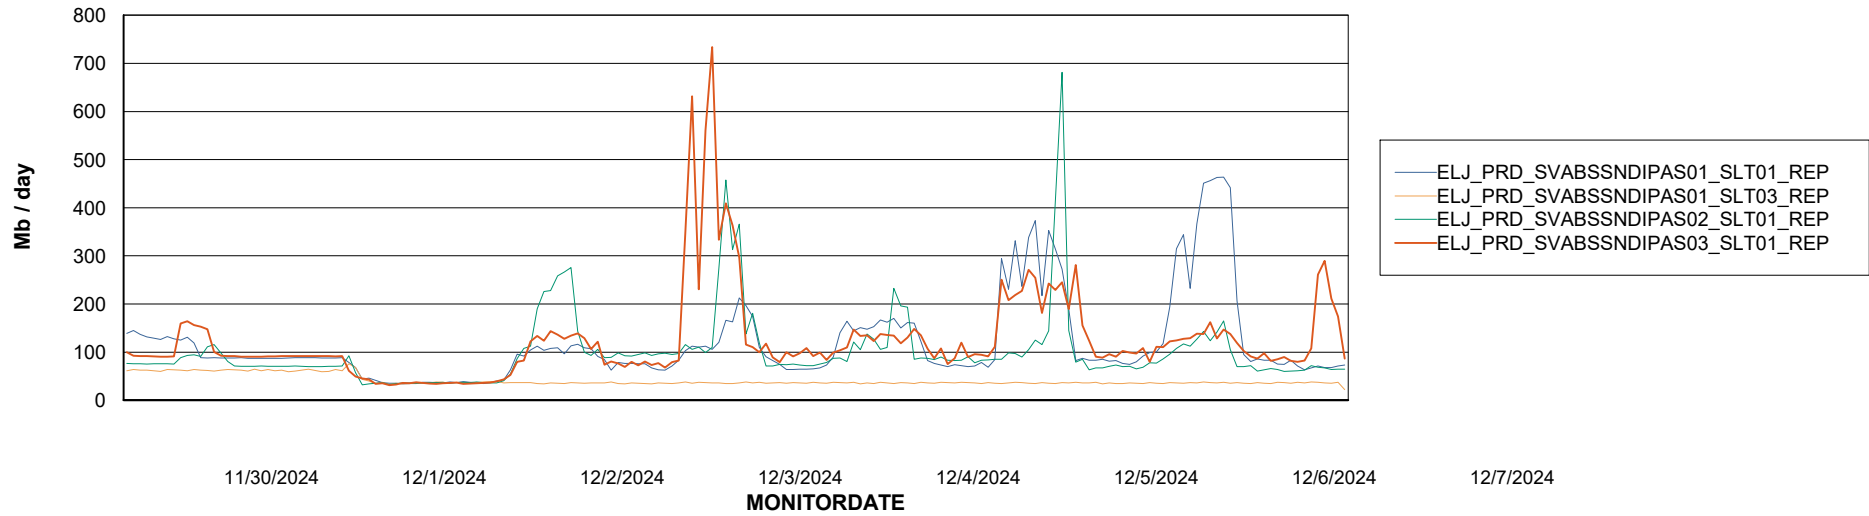

ABSSolute Application ReportServer Services

Avg memory used per ReportServer Service