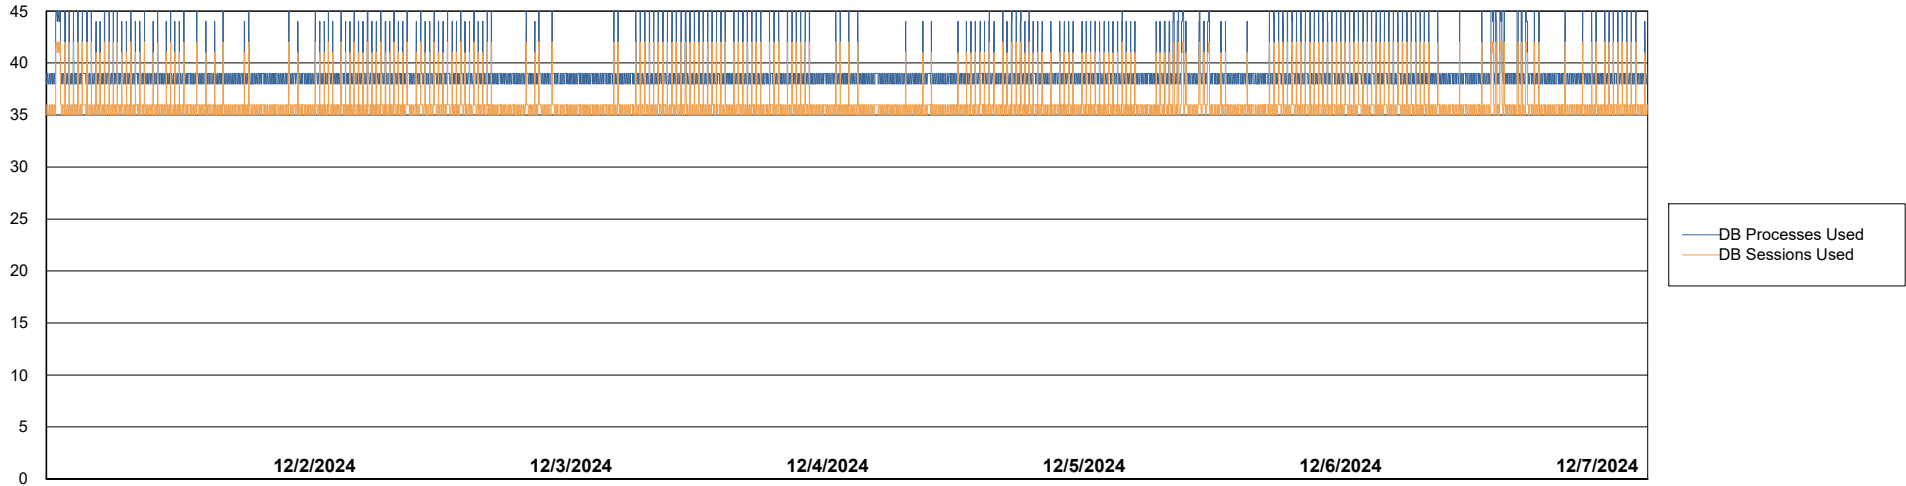

Database Performance ELI_PRD_FRASINTQUADB01_HSBABS1

DB Processes Max 1,000