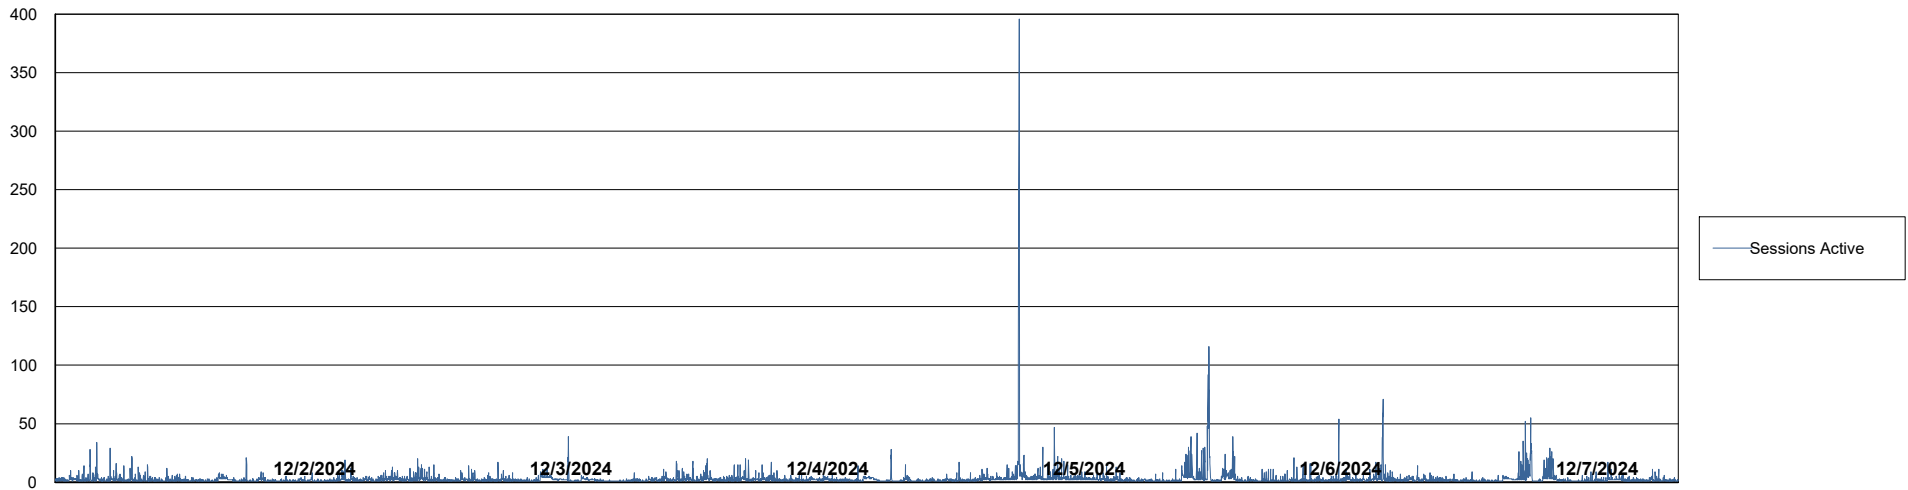

Weekly SLA Customer Report

Customer ELI_Production
Database ID 62

Database Performance ELI_PRD_FRASEQXPRDDB04-BI_ABS1

Weekly SLA Customer Report

Customer ELI_Production
Database ID 62

Database Performance ELI_PRD_FRASINTPRDDB01_ABS1