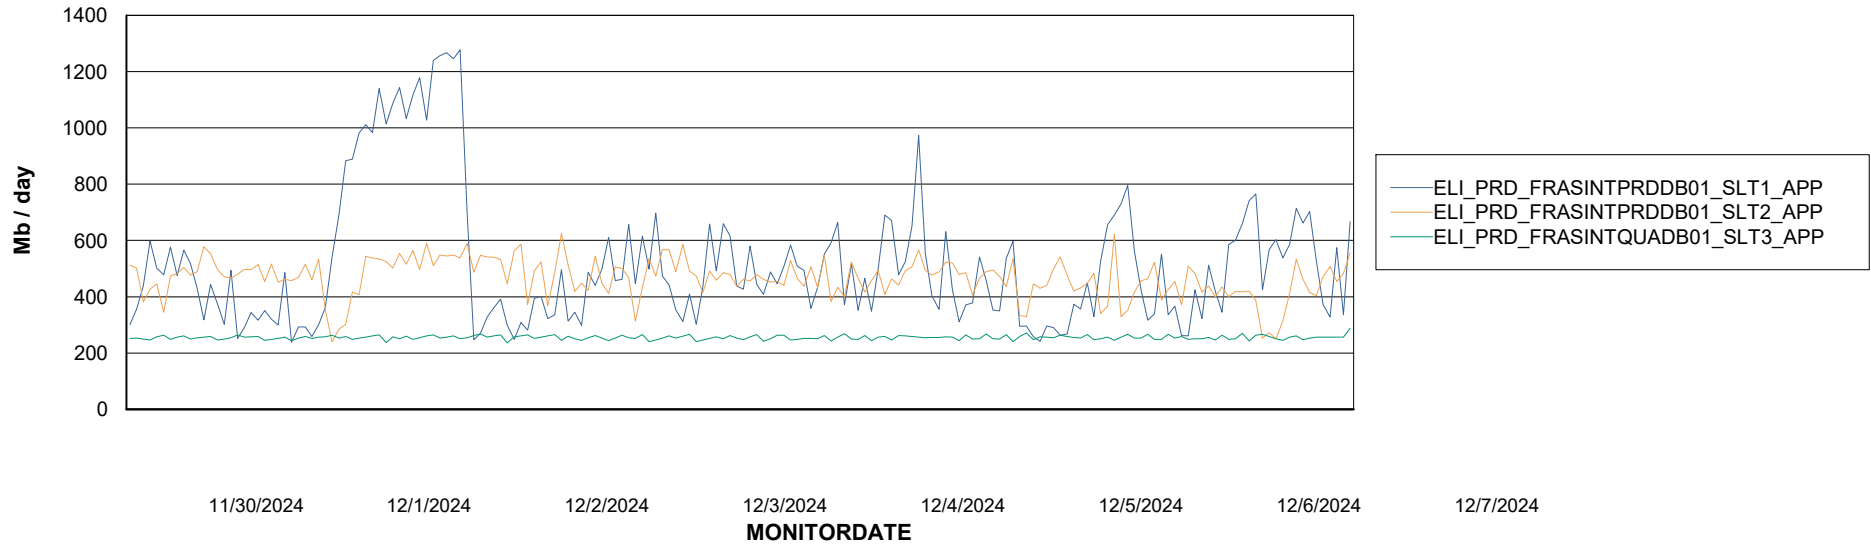

ABSSolute Application Server Services

Avg memory used per ABS Server Service