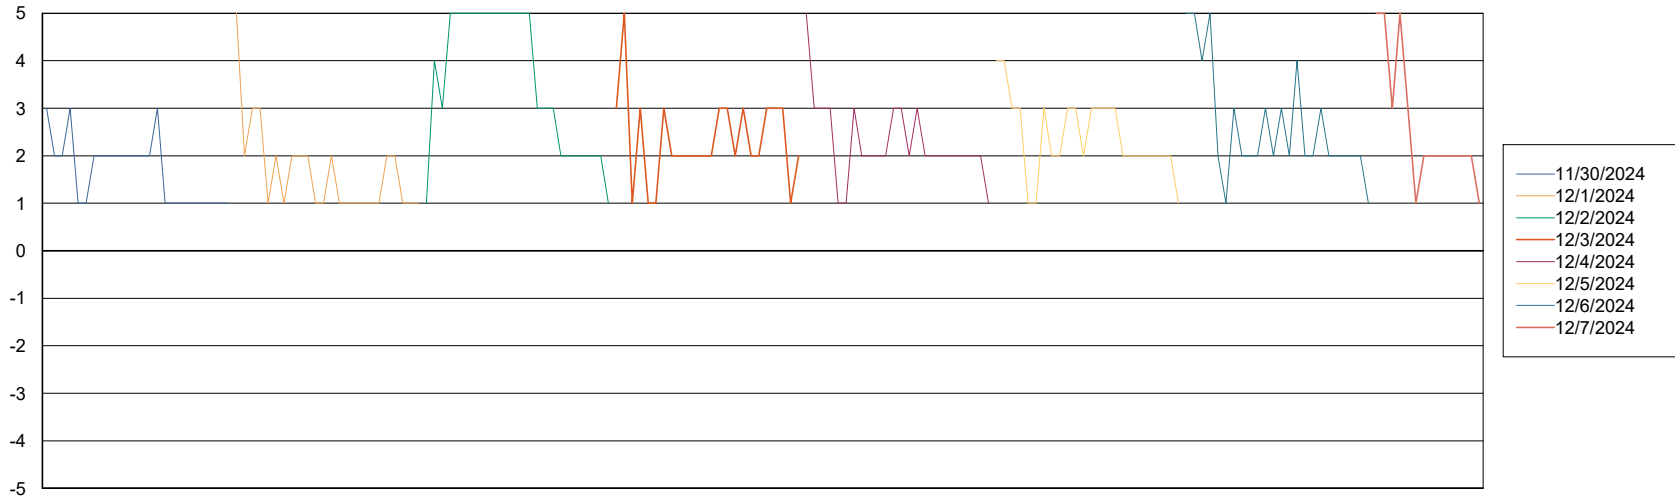

Standby Database Health ELI_Production

Recovery lag for last 7 days