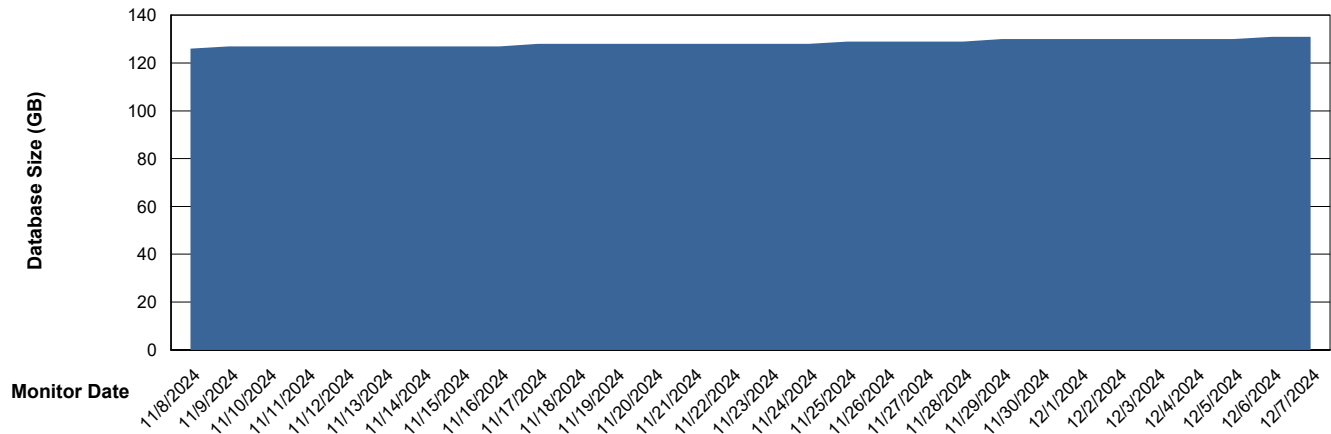

DATABASE SIZE ELI_PRD_FRASINTPRDDB01_ABS1

Database growth over last month