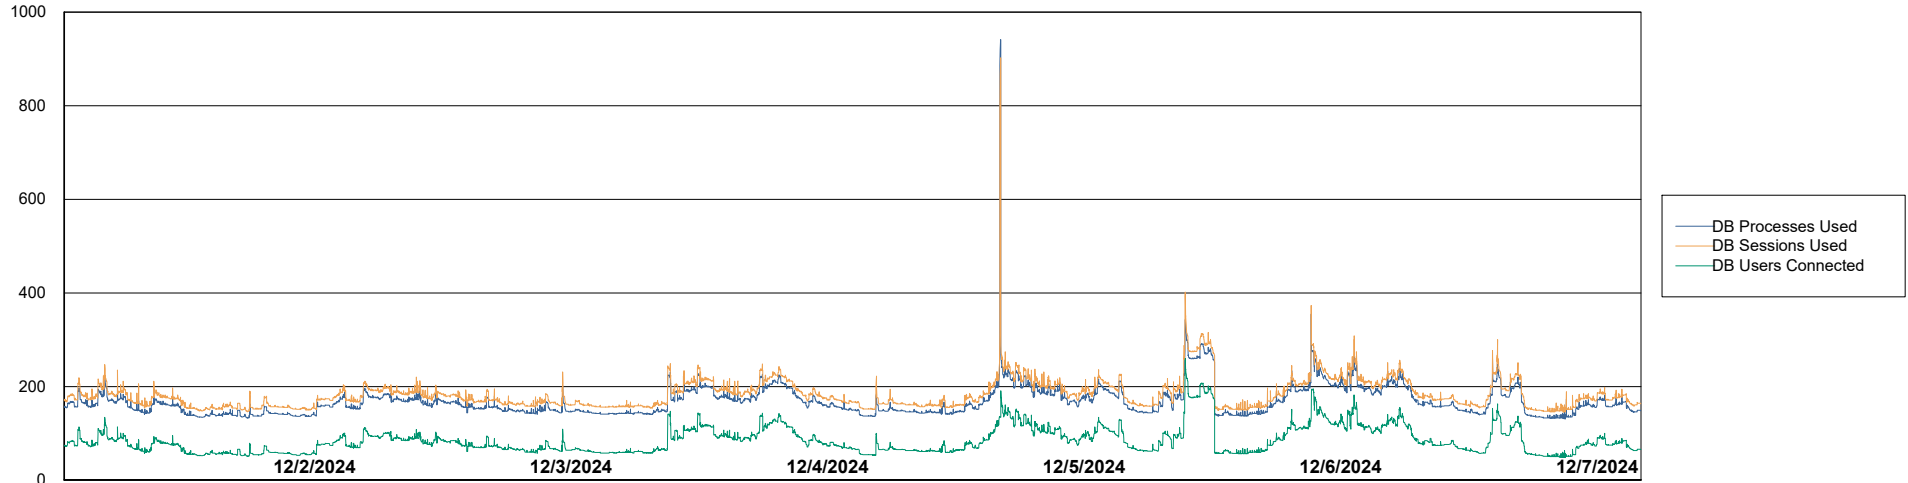

Weekly SLA Customer Report

Customer ELI_Production
Database ID 62

Database Performance ELI_PRD_FRASEQXPRDDB04-BI_ABS1

Weekly SLA Customer Report

Customer ELI_Production
Database ID 62

Database Performance ELI_PRD_FRASINTPRDDB01_ABS1