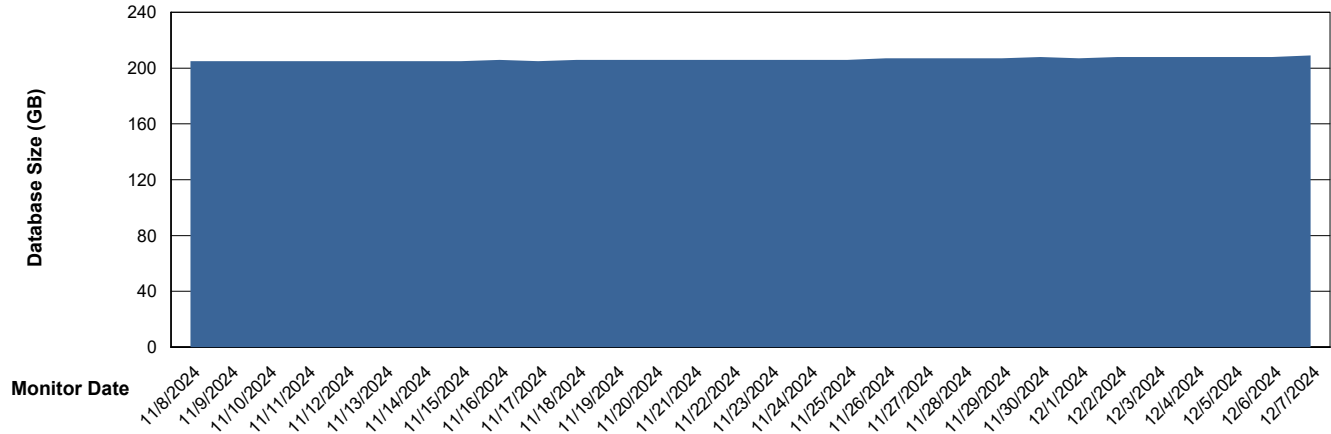

Weekly SLA Customer Report

Customer ELI_Production
Database ID 62

Database Performance ELI_PRD_FRASINTQUADB01_HSBABS1

DB Processes Max 1,000

Weekly SLA Customer Report

Customer ELI_Production
Database ID 62

DATABASE SIZE ELI_PRD_FRASEQXPRDDB04-BI_ABS1

Database growth over last month

DATABASE SIZE ELI_PRD_FRASINTPRDDB01_ABS1

Database growth over last month

Weekly SLA Customer Report

Customer ELI_Production
 Database ID 62