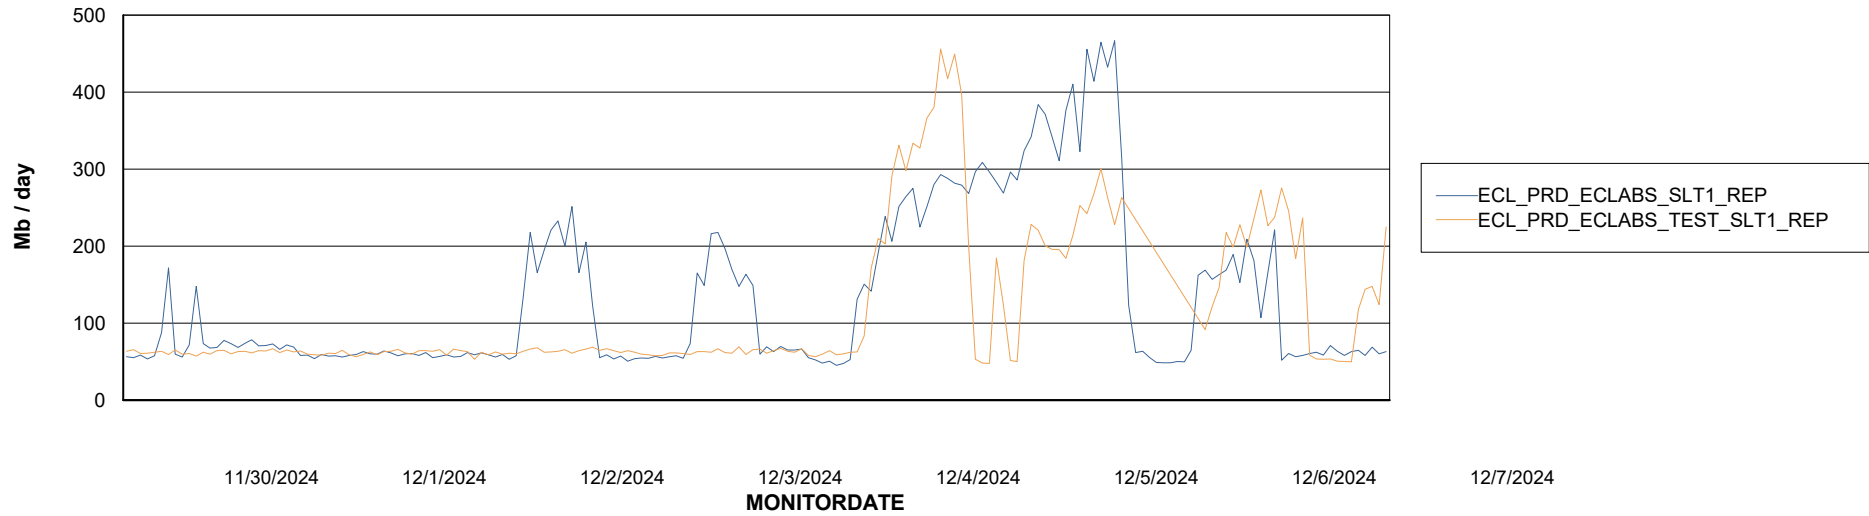

Avg memory used per ABS Server Service

Avg users per day per ABS server

Weekly SLA Customer Report

Customer ECL_Production
Database ID 156

ABSSolute Application ReportServer Services

Avg memory used per ReportServer Service