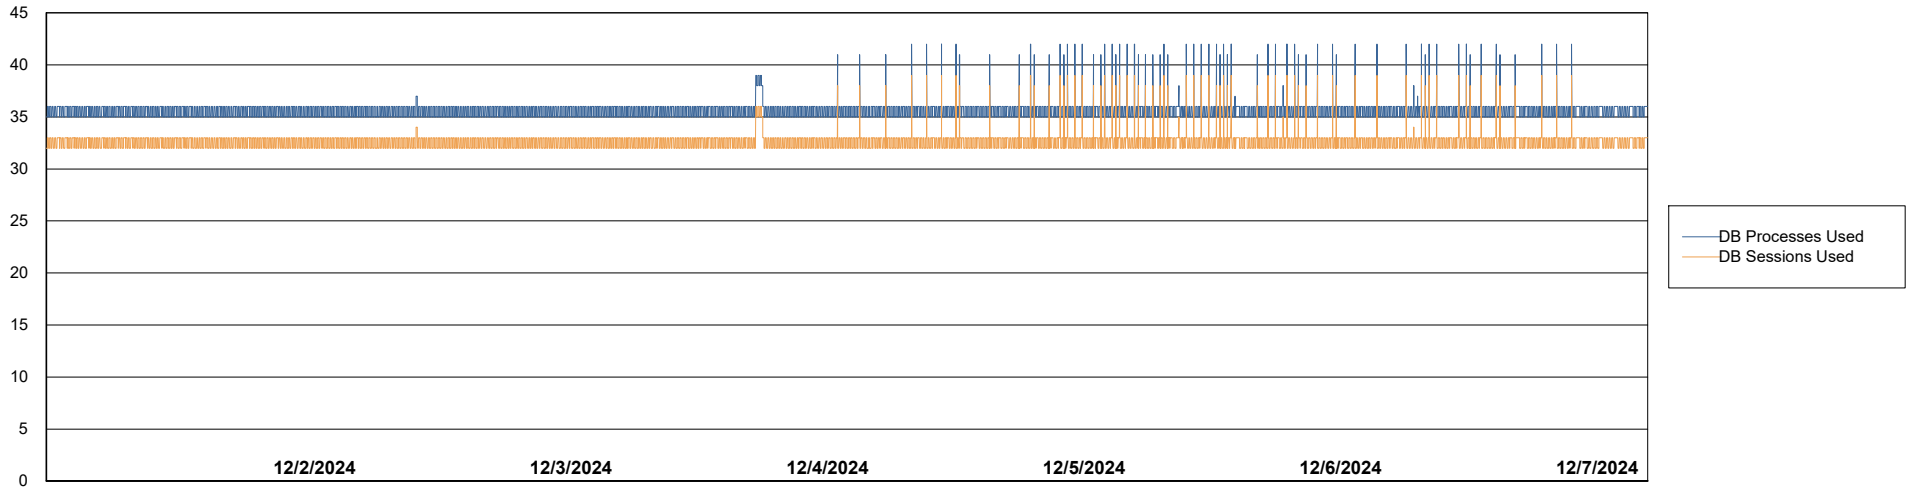

Weekly SLA Customer Report

Customer ECL_Production
Database ID 156

Database Performance ECL_PRD_ECLABS_ABS1

Weekly SLA Customer Report

Customer ECL_Production
Database ID 156

Database Performance ECL_PRD_ECLABS-TEST_HSBABS1

DB Processes Max 1,000

Weekly SLA Customer Report

Customer ECL_Production
 Database ID 156

DATABASE SIZE ECL_PRD_ECLABS_ABS1

Database growth over last month

Database Tablespace ECL_PRD_ECLABS_ABS1

Date	Tablespace Name	Filesize (Gb)	Usedsize (Gb)	Percentage free
12/7/2024	ABSDATA	81	65	20
	INDX	10	7	26
12/6/2024	ABSDATA	81	65	20
	INDX	10	7	26
12/5/2024	ABSDATA	81	65	20
	INDX	10	7	26
12/4/2024	ABSDATA	81	65	20
	INDX	10	7	26
12/3/2024	ABSDATA	81	65	20
	INDX	10	7	26
12/2/2024	ABSDATA	81	65	20
	INDX	10	7	26
12/1/2024	ABSDATA	81	65	20
	INDX	10	7	26