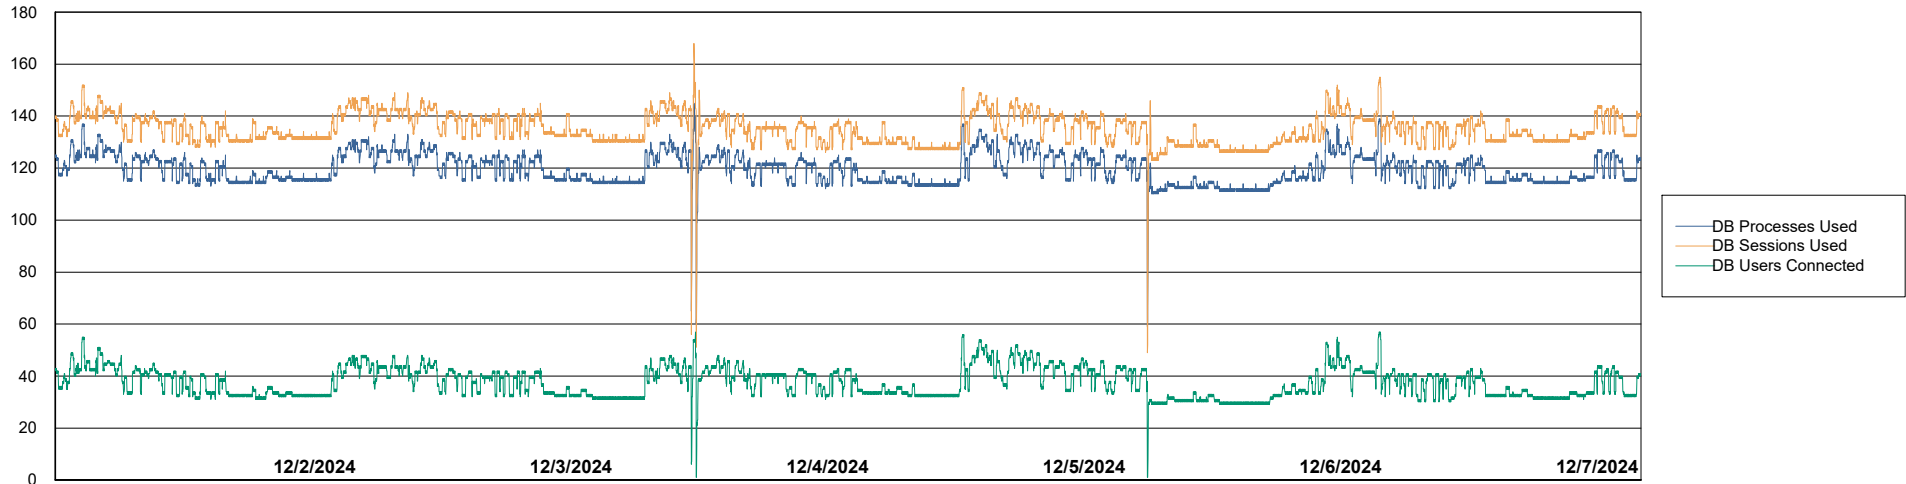

Weekly SLA Customer Report

Customer ECL_Production
Database ID 156

Harddisk Usage ECL_PRD_ECLABS-WEB

	Free disk space on C: (%)	Total disk space on C: (Gb)	Used disk space on C: (Gb)
12/7/2024	38	99	61
12/6/2024	38	99	61
12/5/2024	38	99	61
12/4/2024	38	99	62
12/3/2024	38	99	62
12/2/2024	38	99	62
12/1/2024	38	99	61

Weekly SLA Customer Report

Customer ECL_Production
Database ID 156

Database Performance ECL_PRD_ECLABS_ABS1

Weekly SLA Customer Report

Customer ECL_Production
Database ID 156

Database Performance ECL_PRD_ECLABS-TEST_HSBABS1