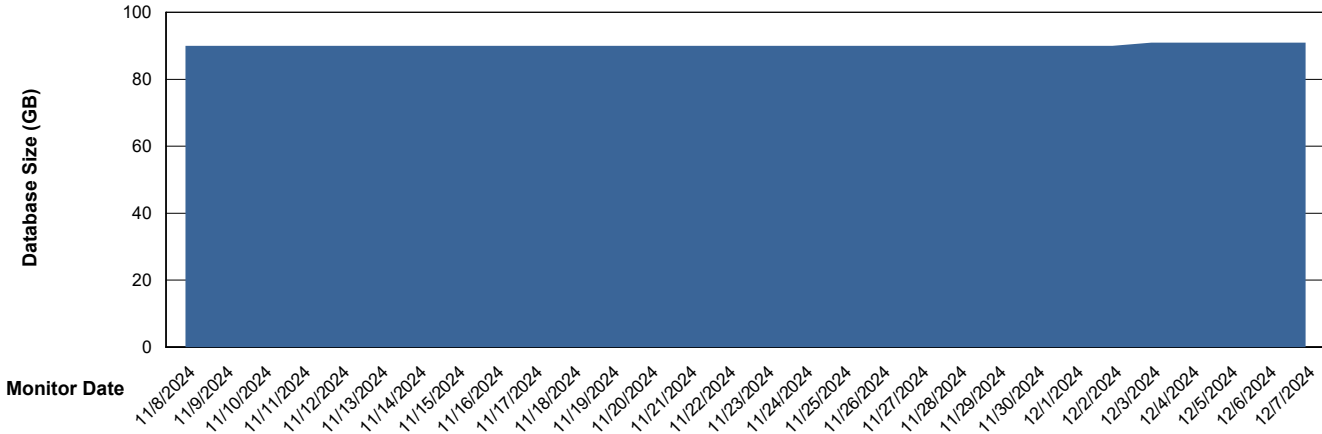

DB Processes Max 1,000

Weekly SLA Customer Report

Customer ECL_Production
 Database ID 156

DATABASE SIZE ECL_PRD_ECLABS_ABS1

Database growth over last month

Database Tablespace ECL_PRD_ECLABS_ABS1

Date	Tablespace Name	Filesize (Gb)	Usedsize (Gb)	Percentage free
12/7/2024	ABSDATA	81	65	20
	INDX	10	7	26
12/6/2024	ABSDATA	81	65	20
	INDX	10	7	26
12/5/2024	ABSDATA	81	65	20
	INDX	10	7	26
12/4/2024	ABSDATA	81	65	20
	INDX	10	7	26
12/3/2024	ABSDATA	81	65	20
	INDX	10	7	26
12/2/2024	ABSDATA	81	65	20
	INDX	10	7	26
12/1/2024	ABSDATA	81	65	20
	INDX	10	7	26

Weekly SLA Customer Report

Customer ECL_Production
Database ID 156

Standby Database Health ECL_Production

Recovery lag for last 7 days

Weekly SLA Customer Report

Customer ECL_Production
Database ID 156

ABSSolute Application Server Services