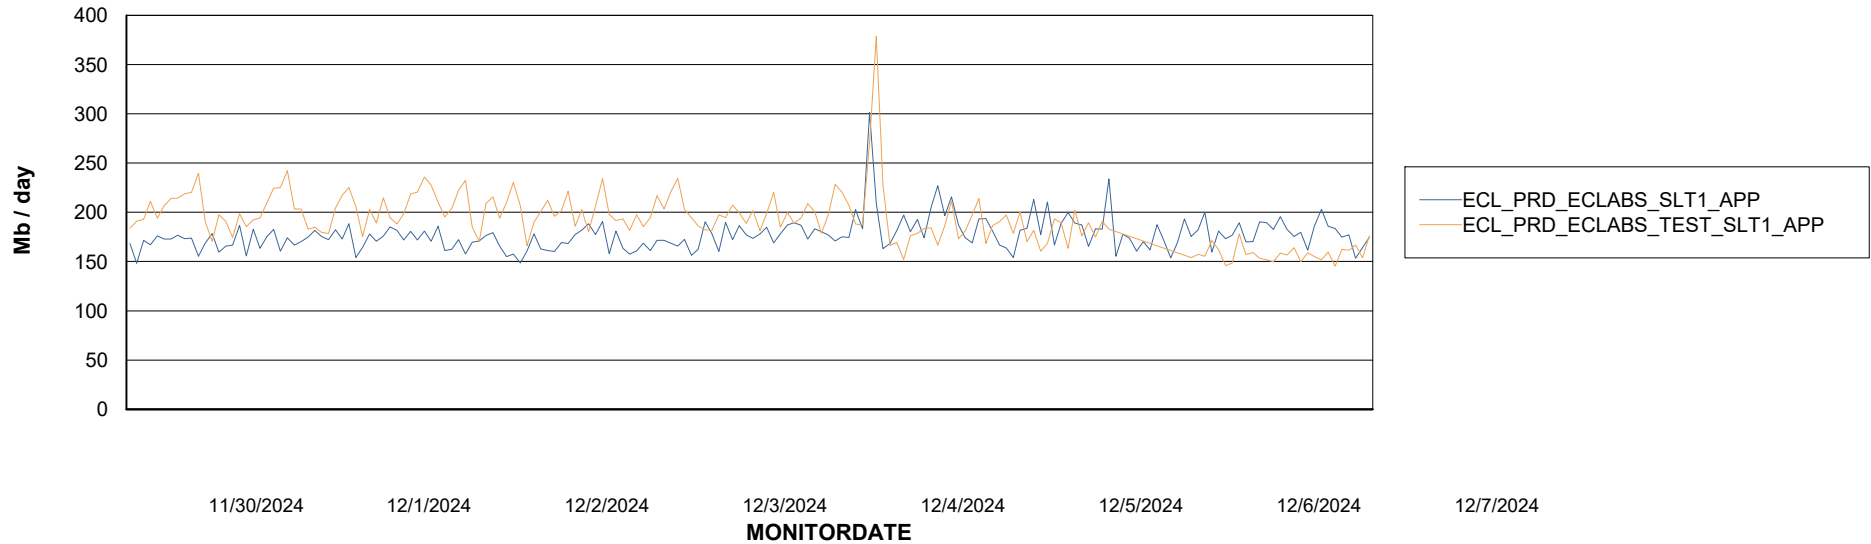

ABSSolute Application Server Services

Avg memory used per ABS Server Service