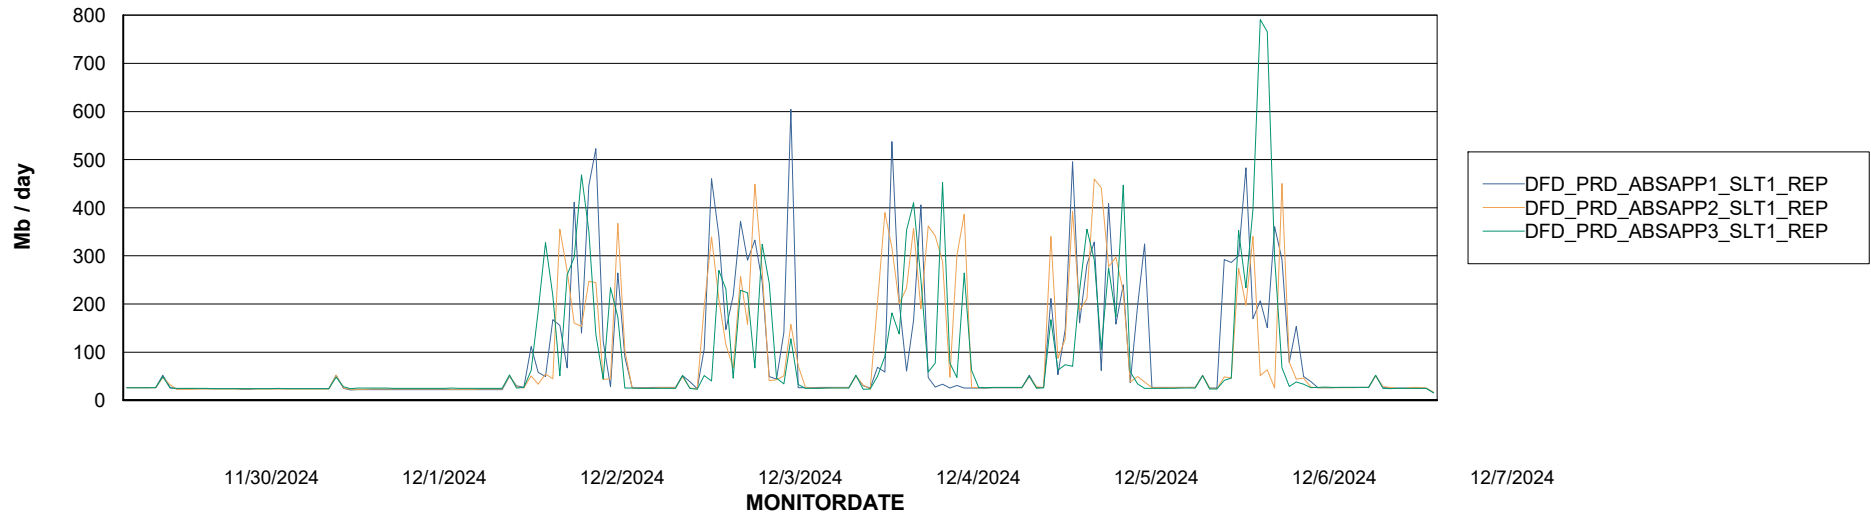

ABSSolute Application ReportServer Services

Avg memory used per ReportServer Service