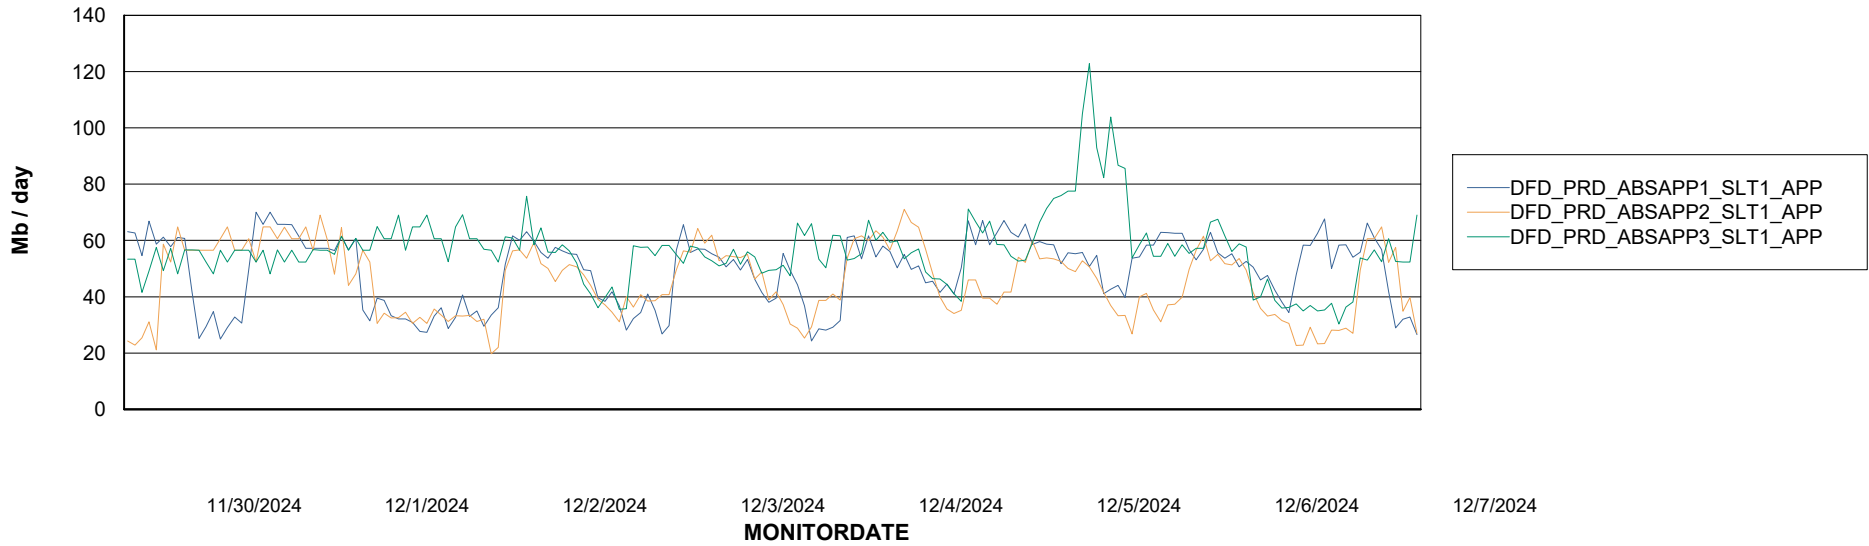

ABSSolute Application Server Services

Avg memory used per ABS Server Service