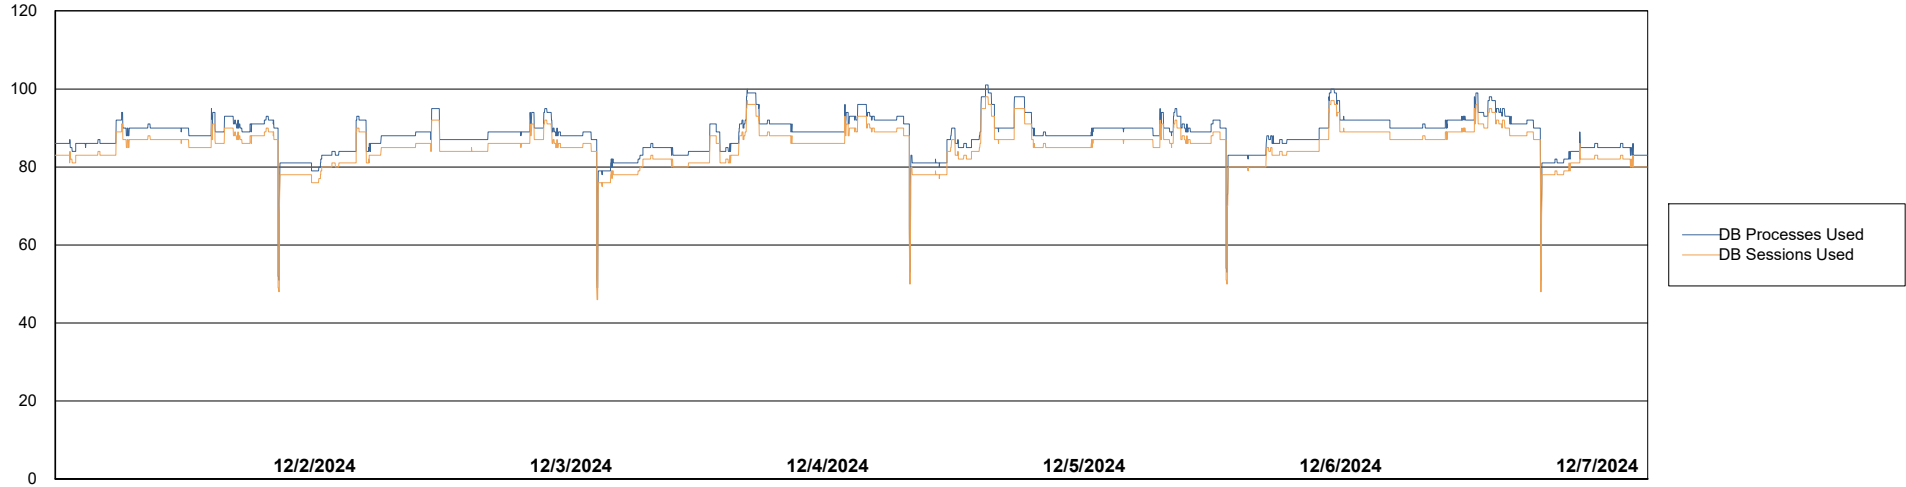

Database Performance DFD_PRD_S-S-ORACLE01-F_ABS1

DB Processes Max 4
DB Sessions Max 600