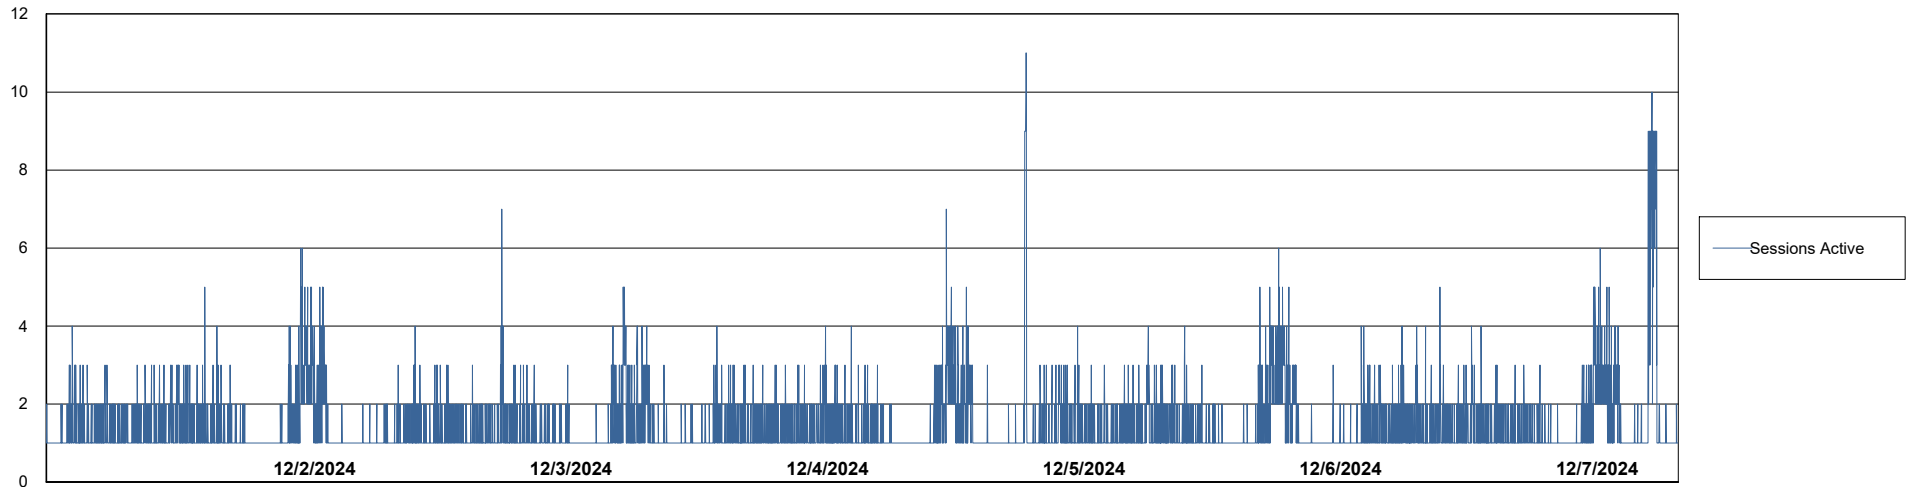

Weekly SLA Customer Report

Customer CUS_Production (24/7)
Database ID 131

Harddisk Usage CUS_PRD_ABSWEBPROD

	Free disk space on C: (%)	Total disk space on C: (Gb)	Used disk space on C: (Gb)
12/7/2024	88	199	24
12/6/2024	88	199	24
12/5/2024	88	199	24
12/4/2024	88	199	24
12/3/2024	88	199	24
12/2/2024	88	199	24
12/1/2024	88	199	24

Weekly SLA Customer Report

Customer CUS_Production (24/7)
Database ID 131

Database Performance CUS_PRD_ABSDB1_ABS1

Weekly SLA Customer Report

Customer CUS_Production (24/7)
Database ID 131

Database Performance CUS_PRD_ABSDB2_HSBABS1