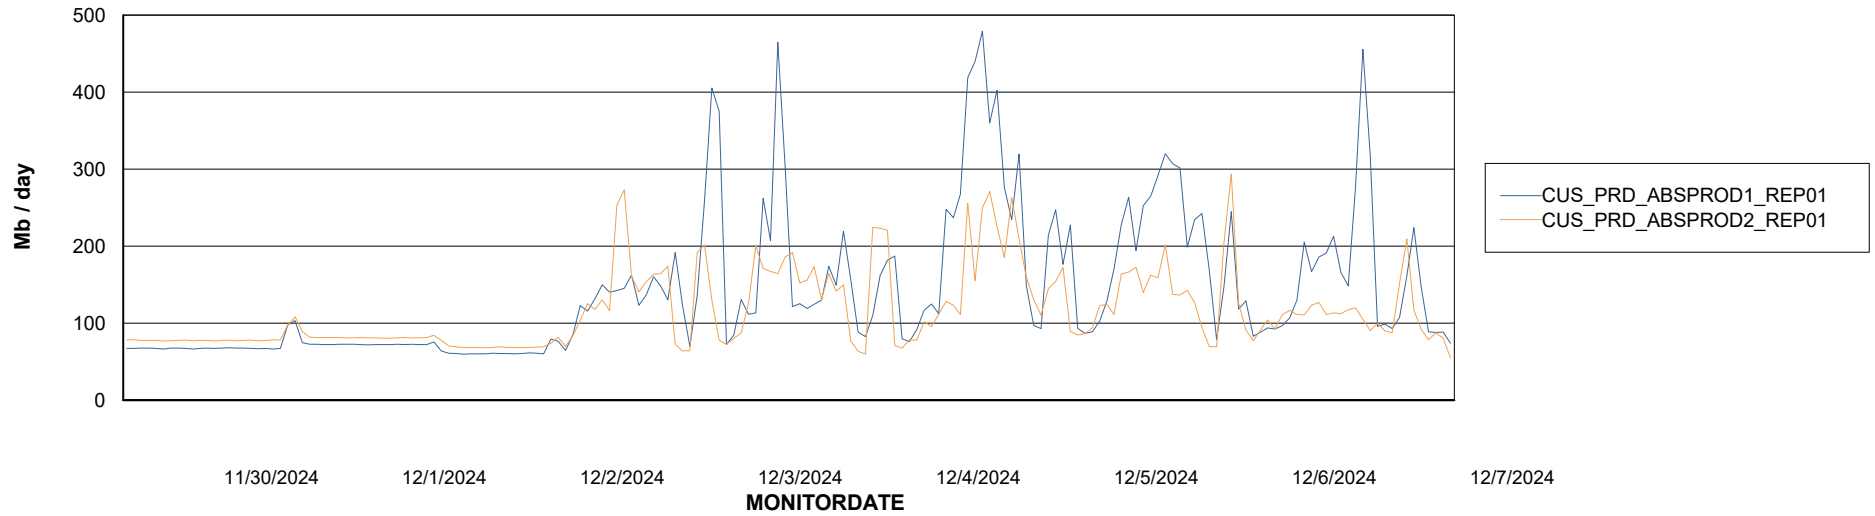

ABSSolute Application ReportServer Services

Avg memory used per ReportServer Service