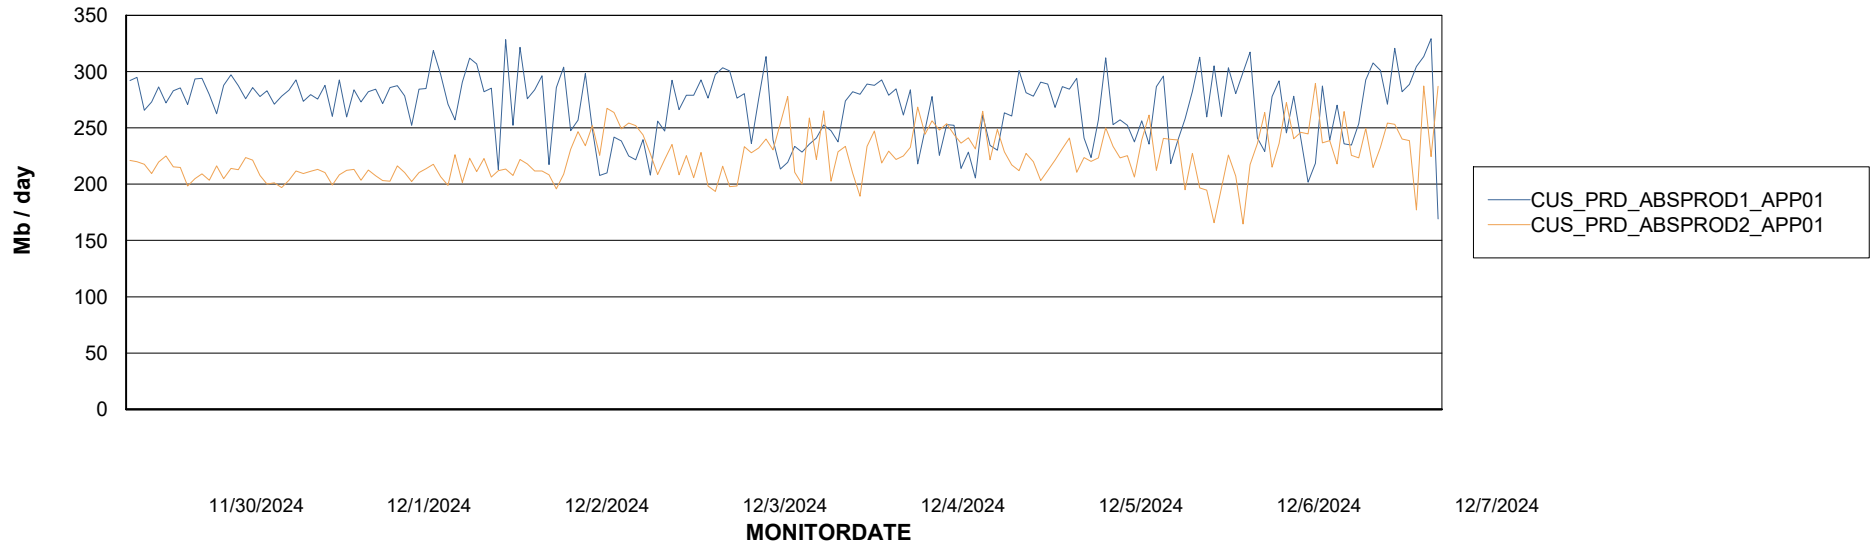

ABSolute Application Server Services

Avg memory used per ABS Server Service