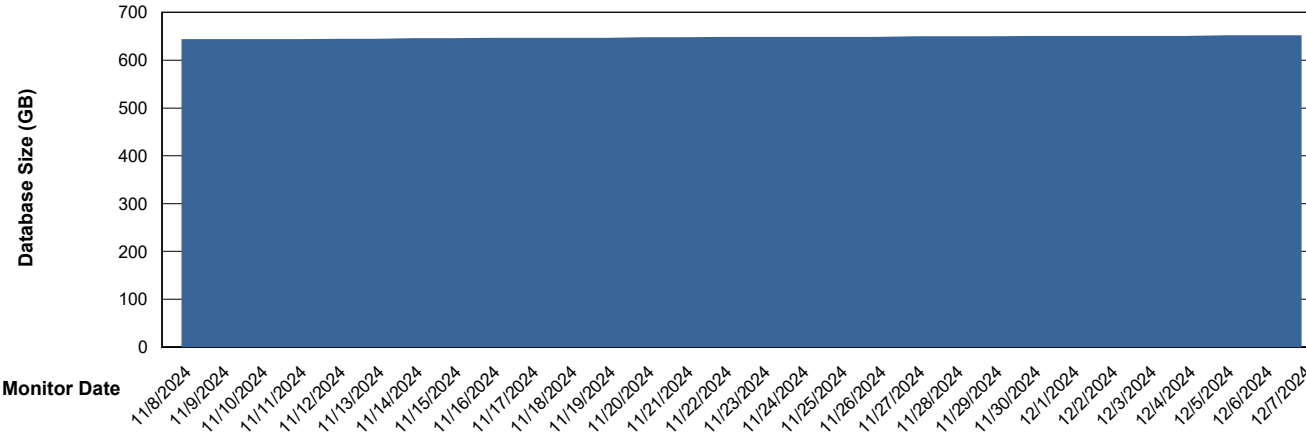

DB Processes Max 1,000

Weekly SLA Customer Report

Customer CUS_Production (24/7)
 Database ID 131

DATABASE SIZE CUS_PRD_ABSDB1_ABS1

Database growth over last month

Database Tablespace CUS_PRD_ABSDB1_ABS1

Date	Tablespace Name	Filesize (Gb)	Usedsize (Gb)	Percentage free
12/7/2024	ABSDATA	286	241	16
	INDX	475	396	17
12/6/2024	ABSDATA	286	241	16
	INDX	475	396	17
12/5/2024	ABSDATA	286	240	16
	INDX	475	395	17
12/4/2024	ABSDATA	286	240	16
	INDX	475	395	17
12/3/2024	ABSDATA	286	240	16
	INDX	475	395	17
12/2/2024	ABSDATA	286	240	16
	INDX	475	395	17
12/1/2024	ABSDATA	286	240	16
	INDX	475	395	17

Weekly SLA Customer Report

Customer CUS_Production (24/7)
Database ID 131

Standby Database Health CUS_Production (24/7)

Recovery lag for last 7 days

Weekly SLA Customer Report

Customer CUS_Production (24/7)
Database ID 131