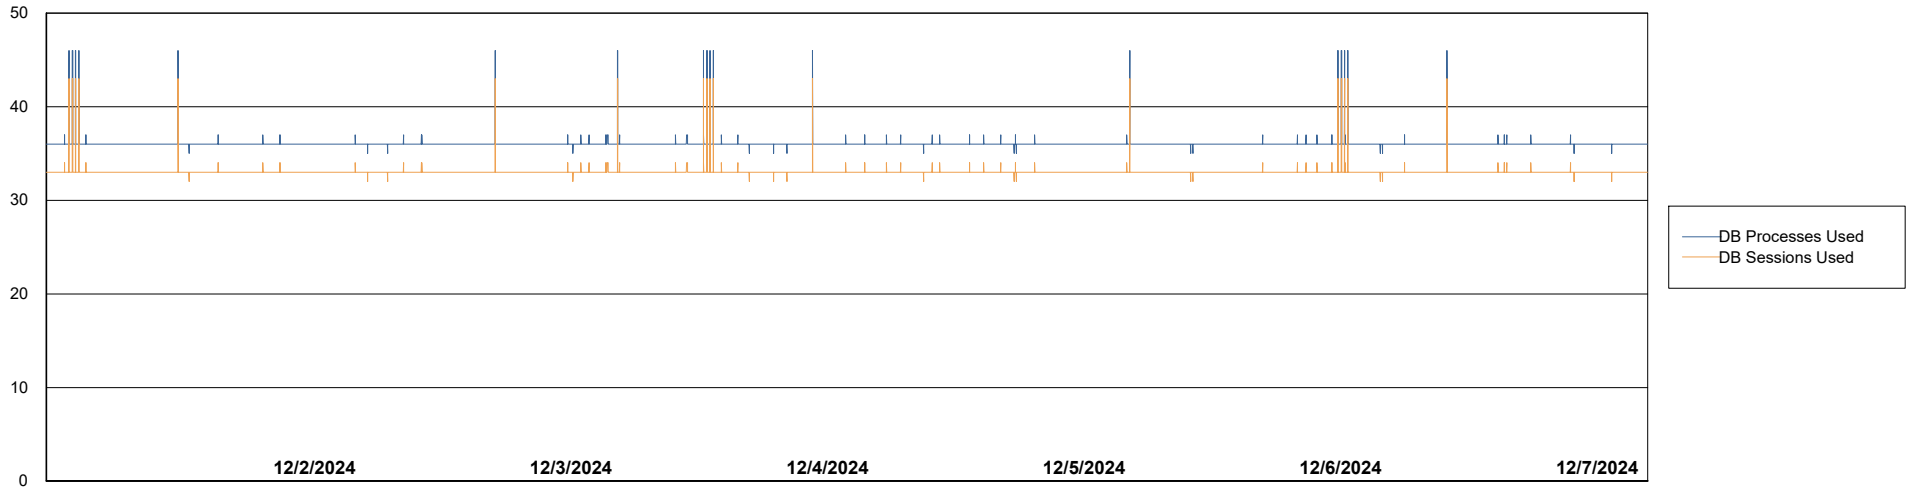

Database Performance CUS_PRD_ABSDB2_HSBABS1

DB Processes Max 1,000