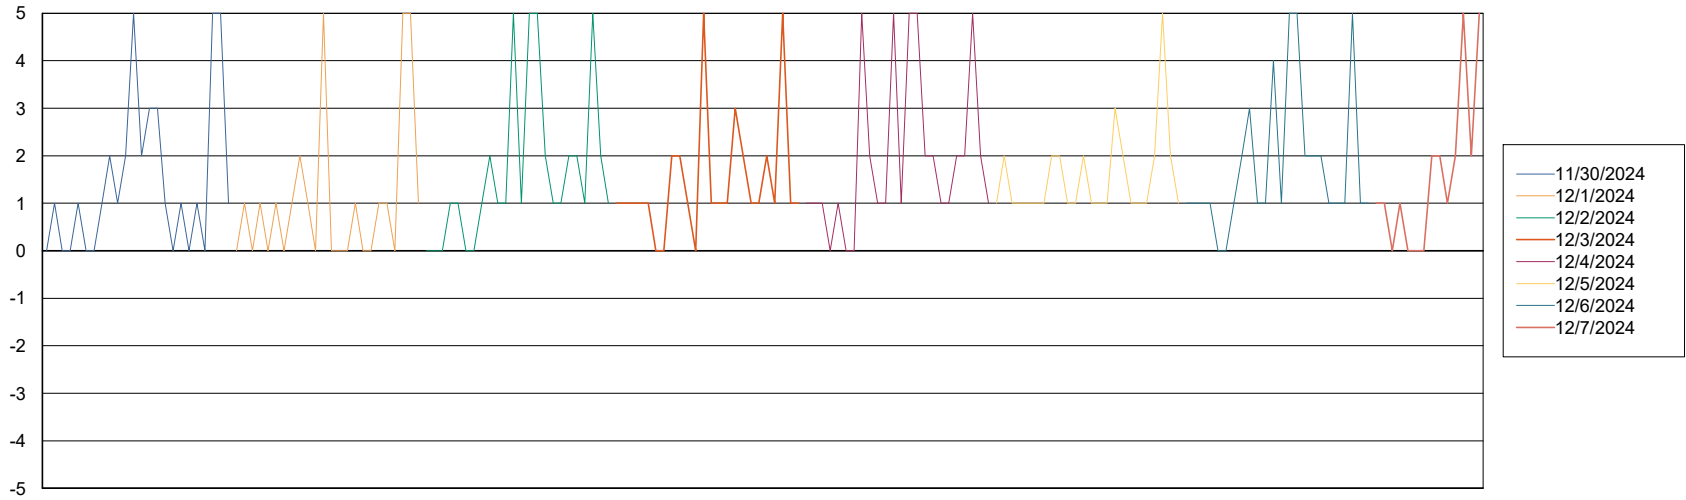

Standby Database Health CUS_Production (24/7)

Recovery lag for last 7 days