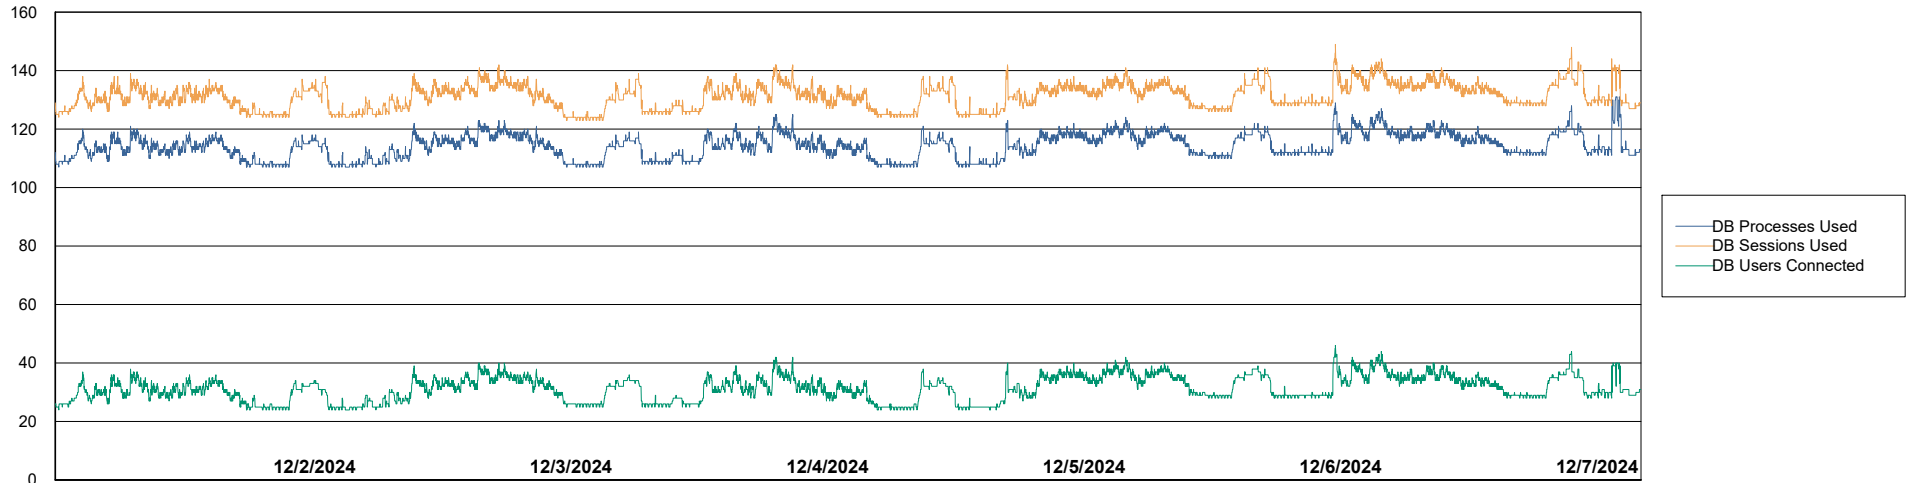

Weekly SLA Customer Report

Customer CUS_Production (24/7)
Database ID 131

Harddisk Usage CUS_PRD_ABSWEBPROD

	Free disk space on C: (%)	Total disk space on C: (Gb)	Used disk space on C: (Gb)
12/7/2024	88	199	24
12/6/2024	88	199	24
12/5/2024	88	199	24
12/4/2024	88	199	24
12/3/2024	88	199	24
12/2/2024	88	199	24
12/1/2024	88	199	24

Weekly SLA Customer Report

Customer CUS_Production (24/7)
Database ID 131

Database Performance CUS_PRD_ABSDB1_ABS1

Weekly SLA Customer Report

Customer CUS_Production (24/7)
Database ID 131

Database Performance CUS_PRD_ABSDB2_HSBABS1