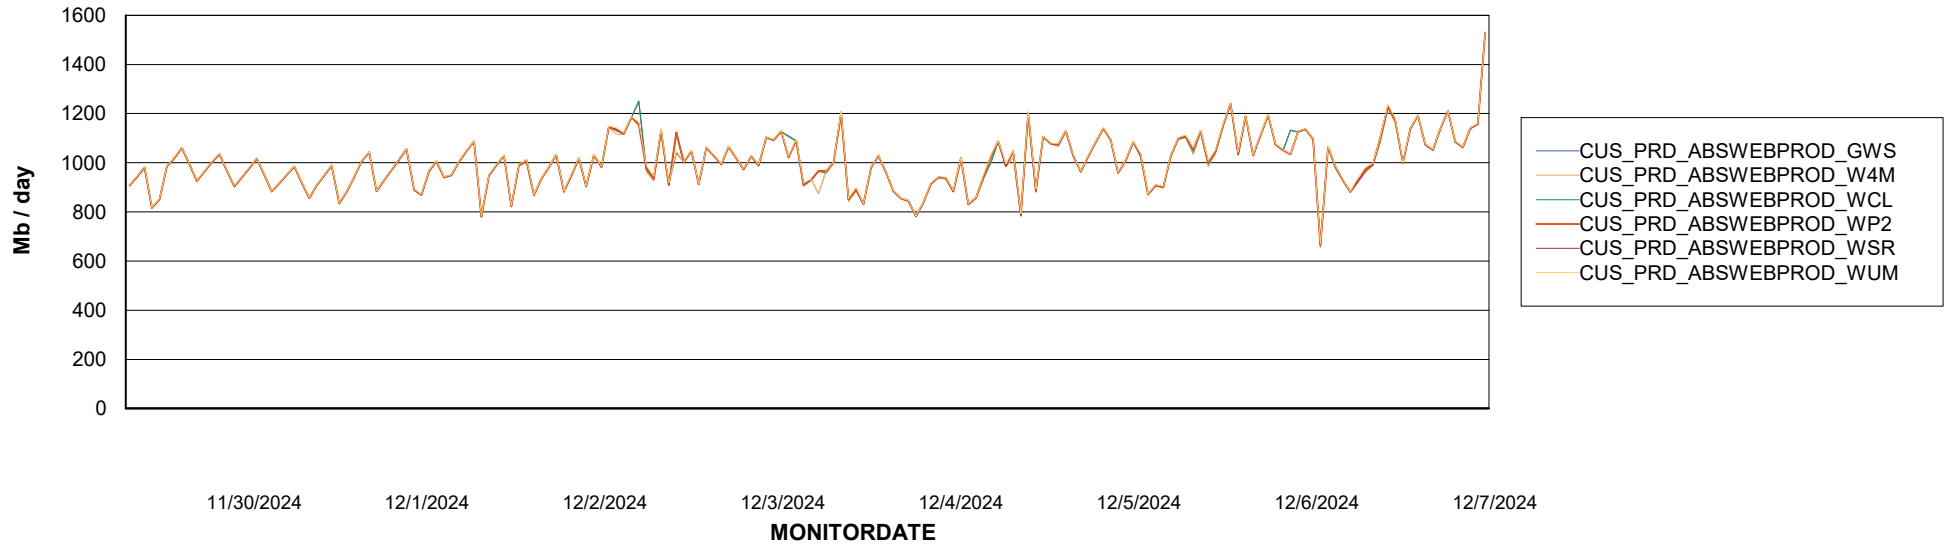

Avg memory used per ReportServer Service

Weekly SLA Customer Report

Customer CUS_Production (24/7)
Database ID 131

ABSSolute Web Component Services

Avg memory used per ABS Web component

Weekly SLA Customer Report