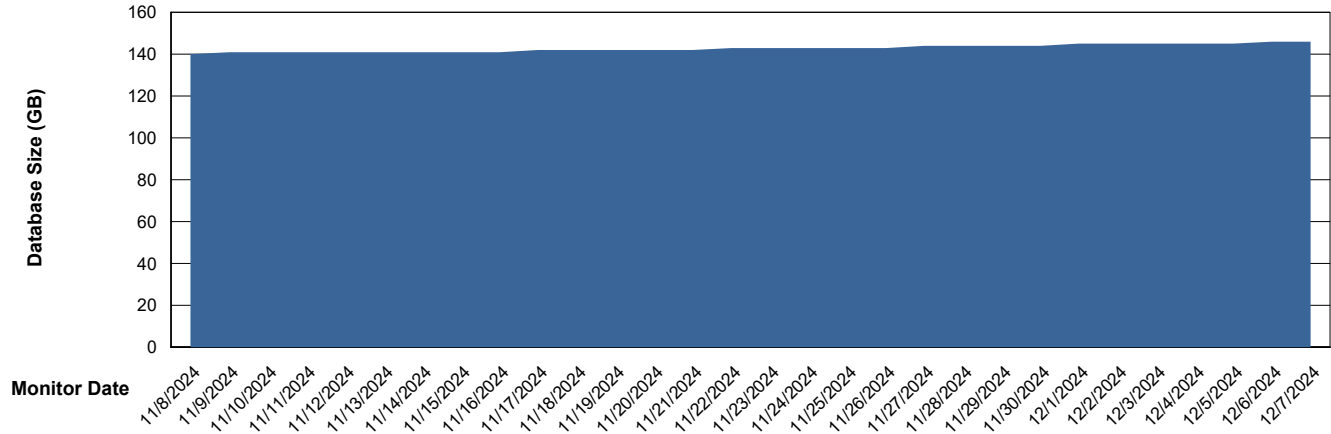

DATABASE SIZE CLB-BI-AMS_ABS1_DB

Database growth over last month