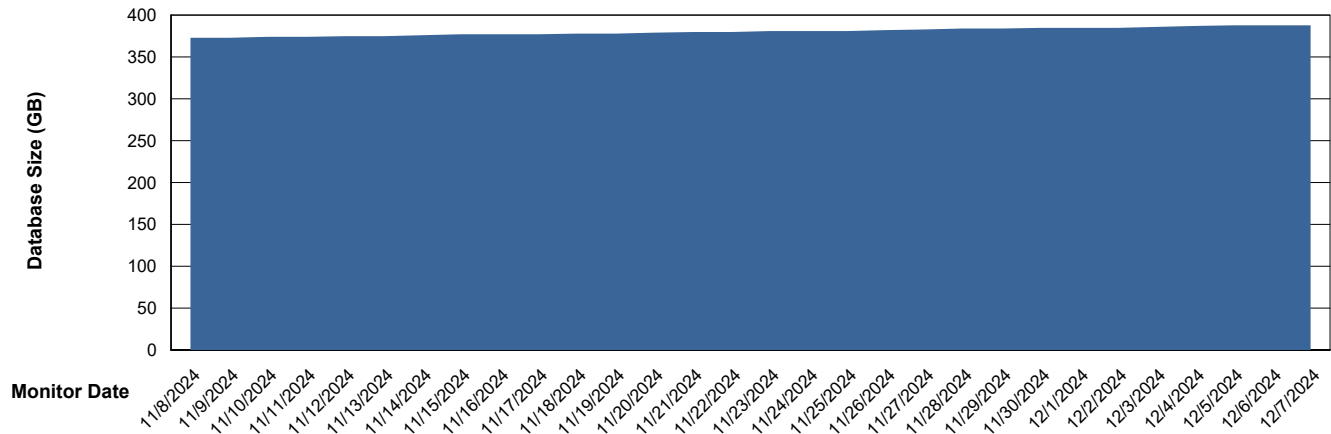

Customer CLB OCI AMS Production
Database ID 196

DATABASE SIZE CLB-BI-AMS_ABS1_DB

Database growth over last month

DATABASE SIZE CLB-DBS1-AMS_PROD_ABS1

Database growth over last month

Weekly SLA Customer Report