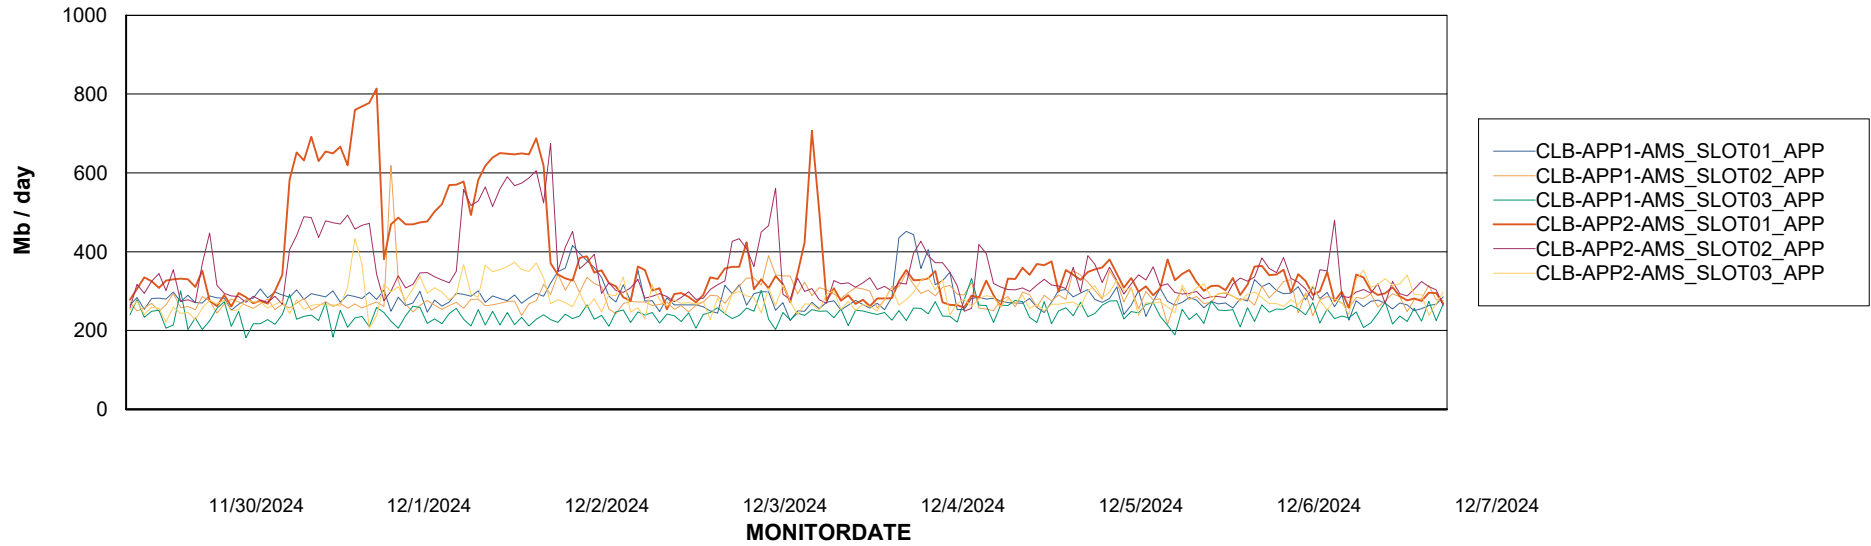

ABSSolute Application Server Services

Avg memory used per ABS Server Service