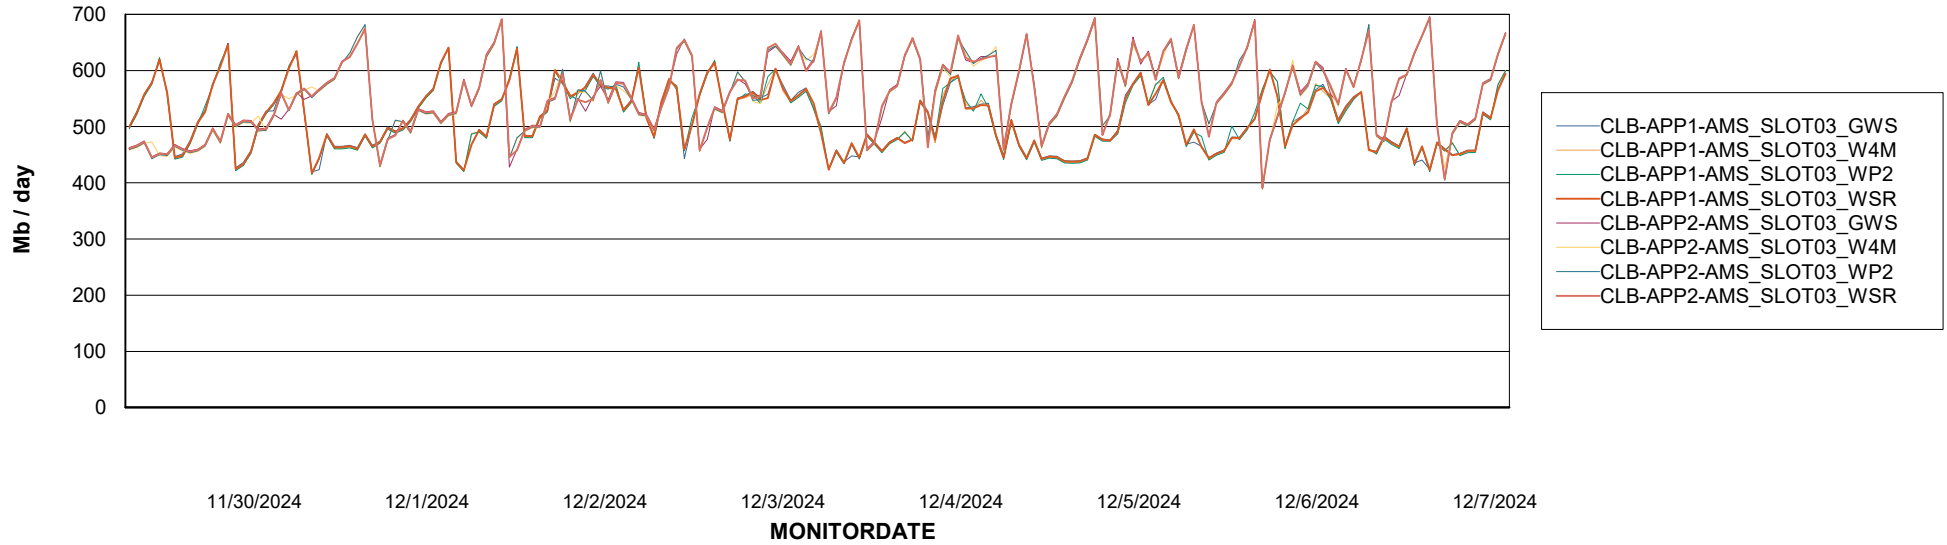

ABSSolute Web Component Services

Avg memory used per ABS Web component