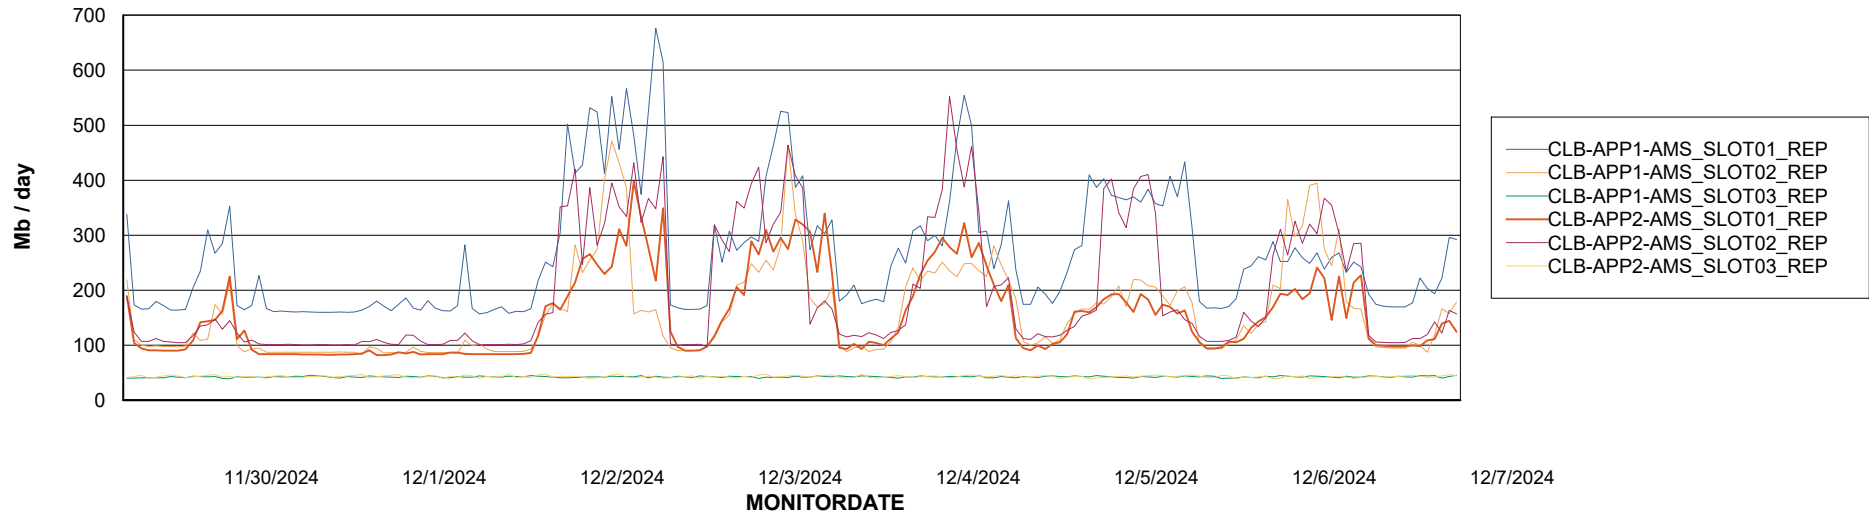

Avg memory used per ABS Server Service

Avg users per day per ABS server

Weekly SLA Customer Report

Customer: CLB OCI AMS Production
Database ID: 196

ABSSolute Application ReportServer Services

Avg memory used per ReportServer Service