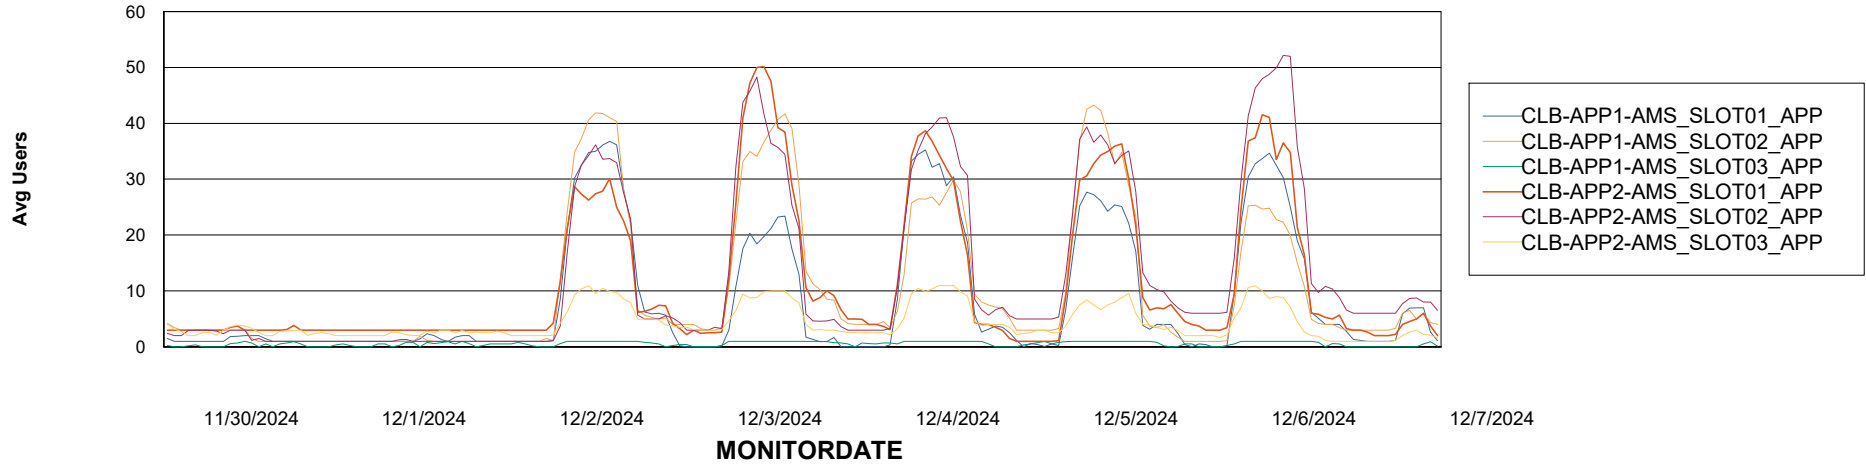

Avg users per day per ABS server