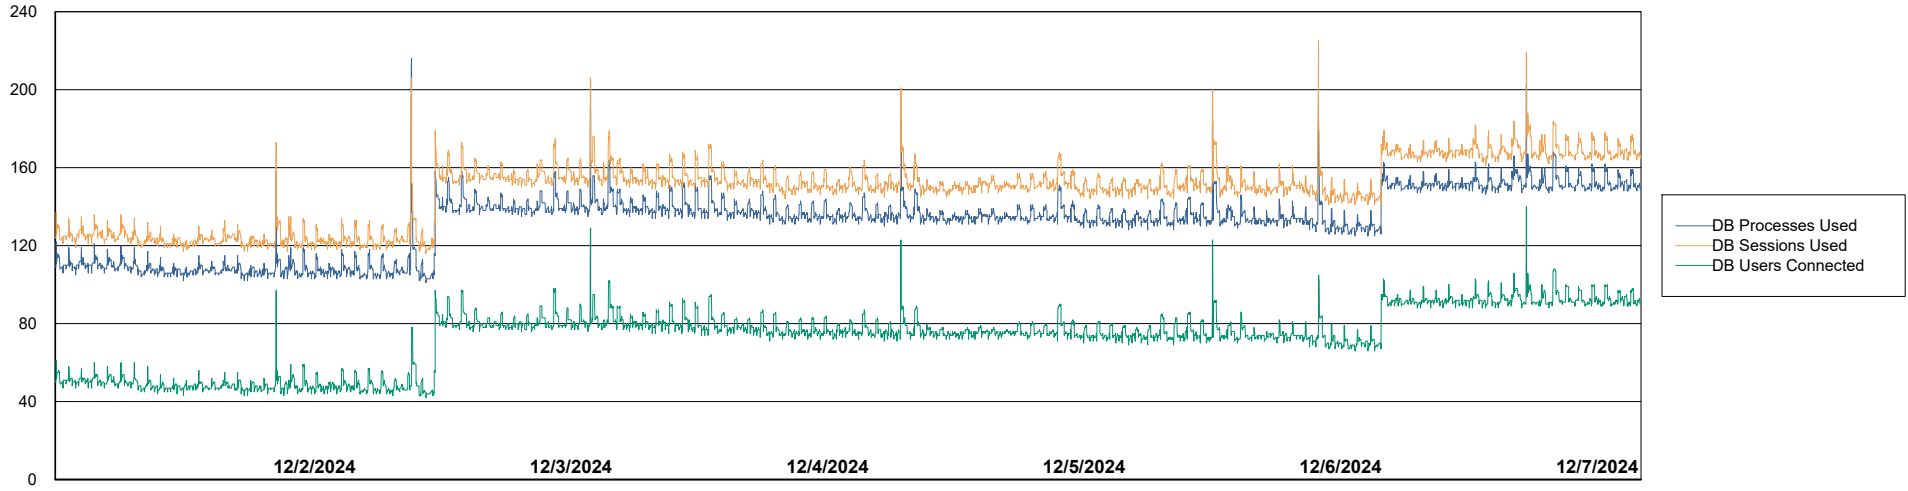

Database Performance CLB-BI-AMS_ABS1_DB