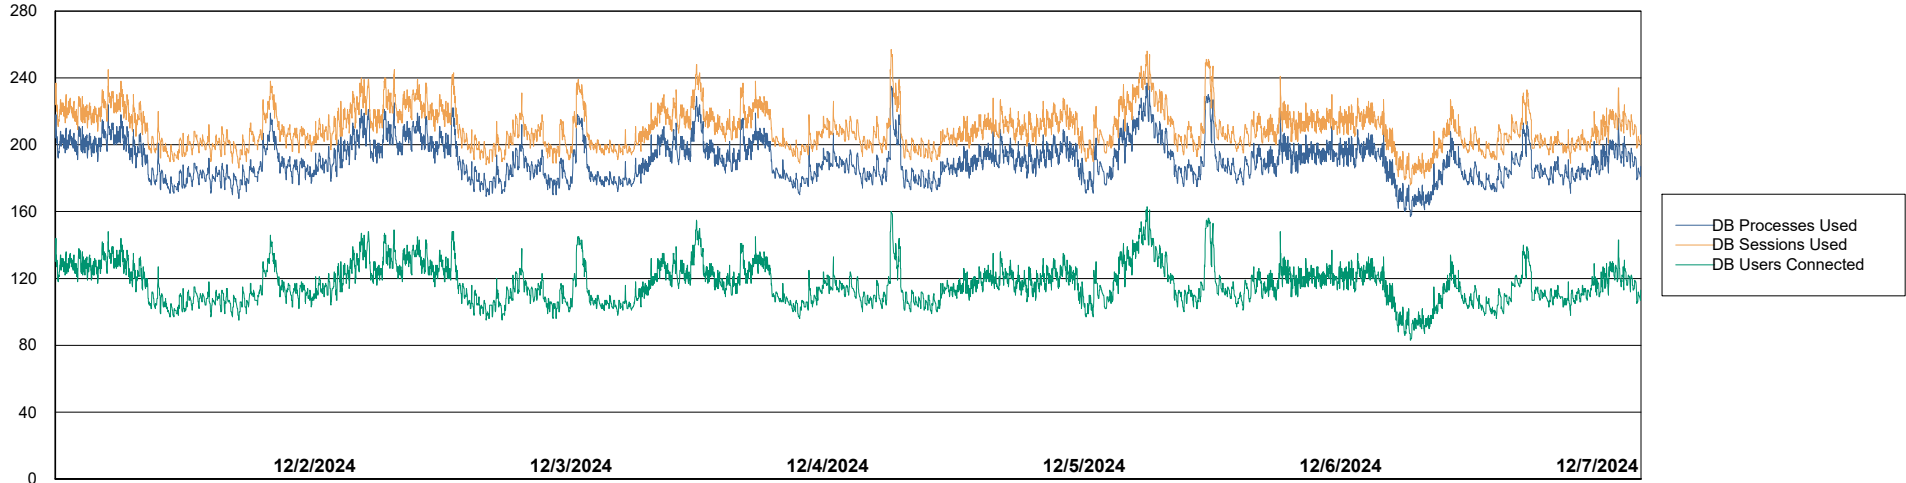

Weekly SLA Customer Report

Customer CLB OCI AMS Production
Database ID 196

Database Performance CLB-BI-AMS_ABS1_DB

Weekly SLA Customer Report

Customer CLB OCI AMS Production
Database ID 196

Database Performance CLB-DBS1-AMS_PROD_ABS1