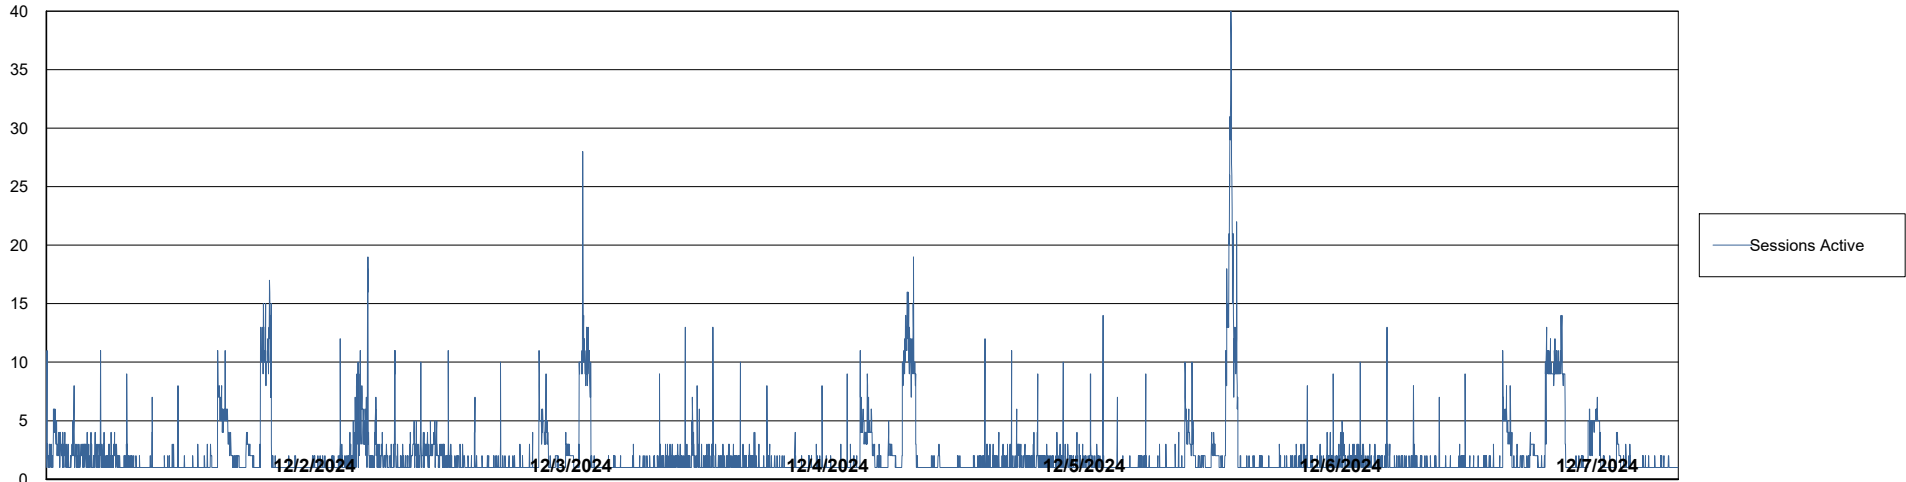

Weekly SLA Customer Report

Customer CLB OCI AMS Production
Database ID 196

Database Performance CLB-BI-AMS_ABS1_DB

Weekly SLA Customer Report

Customer CLB OCI AMS Production
Database ID 196

Database Performance CLB-DBS1-AMS_PROD_ABS1