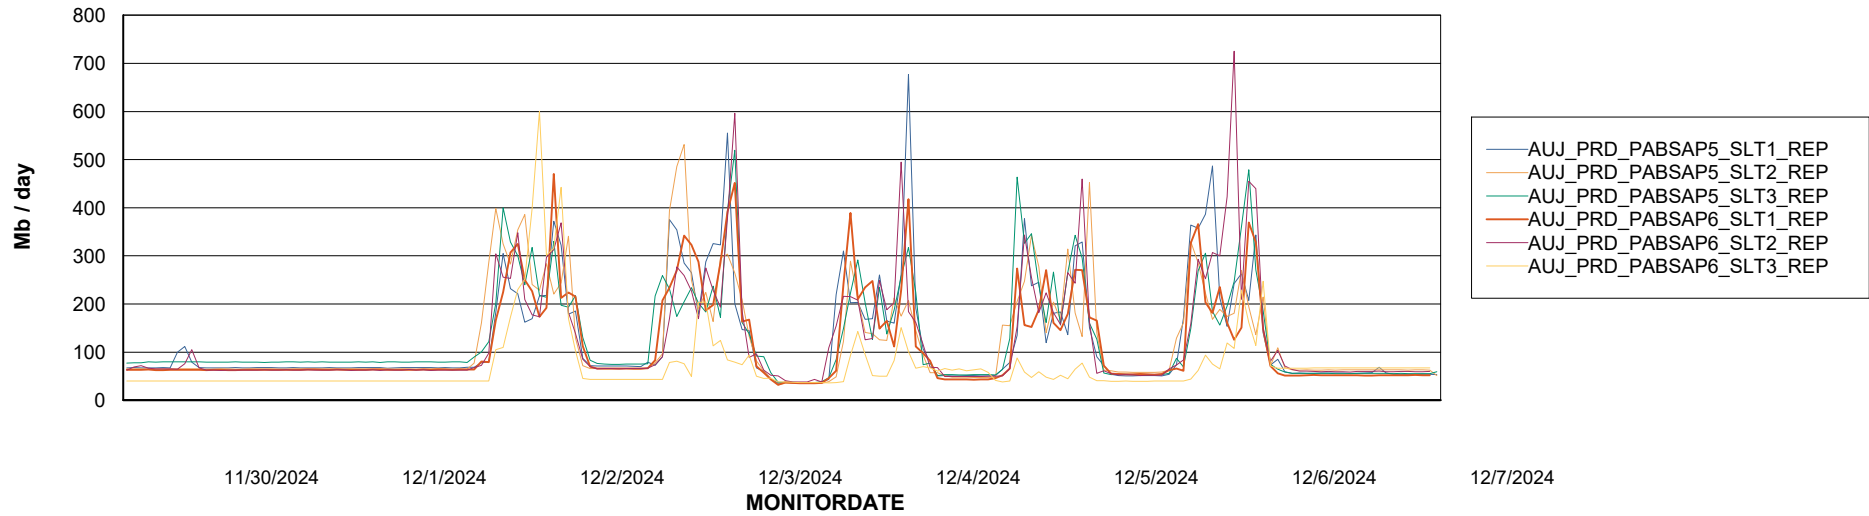

ABSSolute Application ReportServer Services

Avg memory used per ReportServer Service