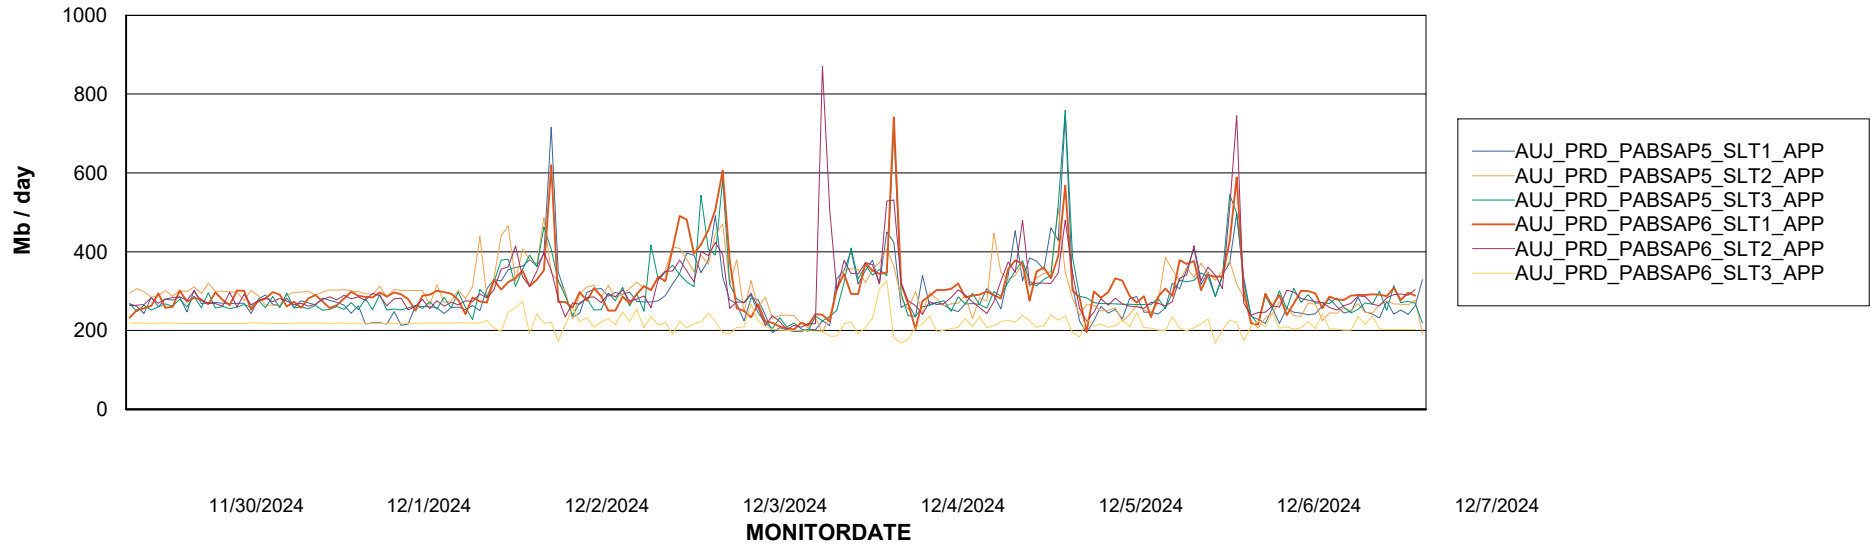

ABSSolute Application Server Services

Avg memory used per ABS Server Service