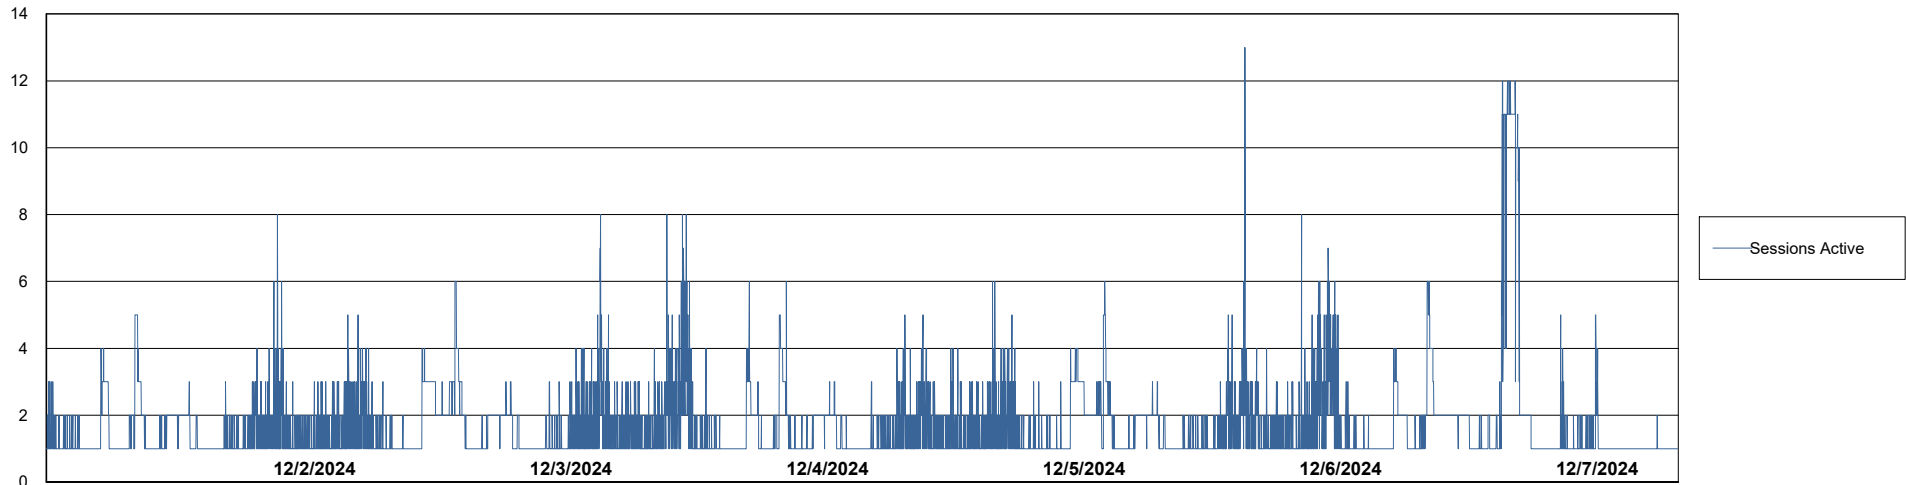

Database Performance AUJ_DB3_Primary