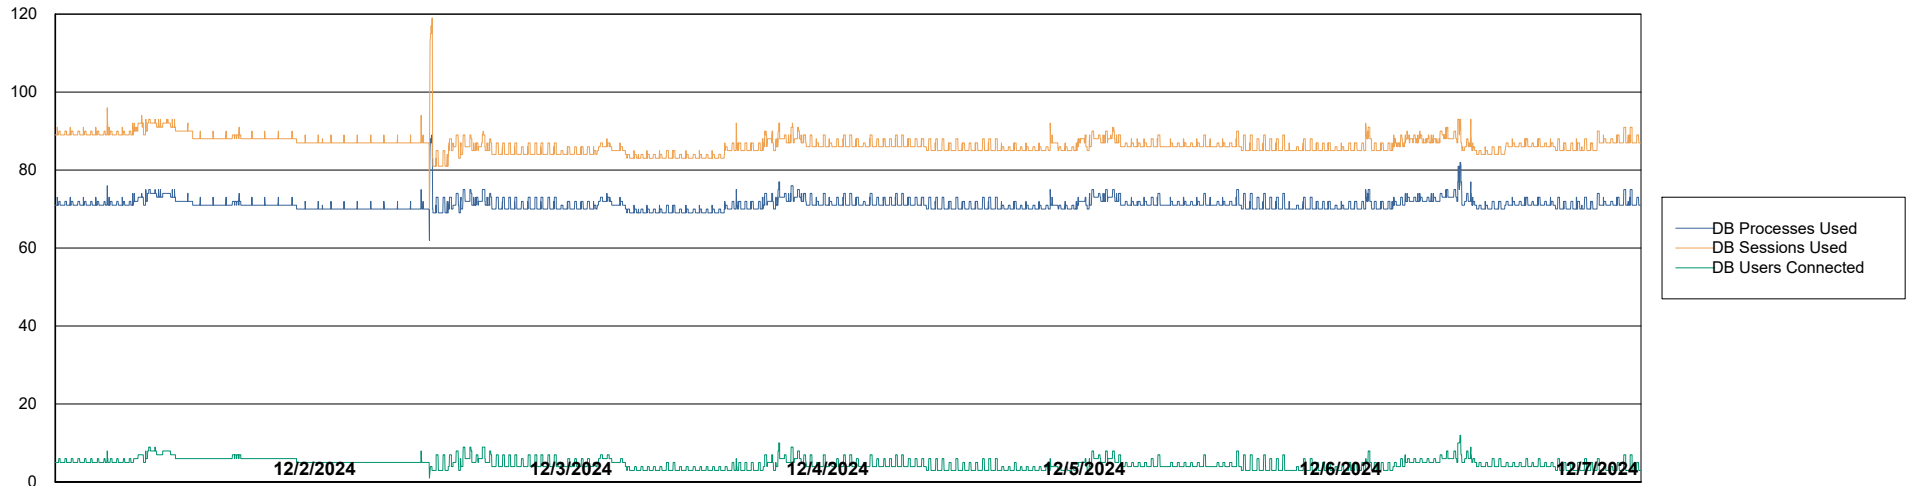

Database Performance AUJ_BI3_DB