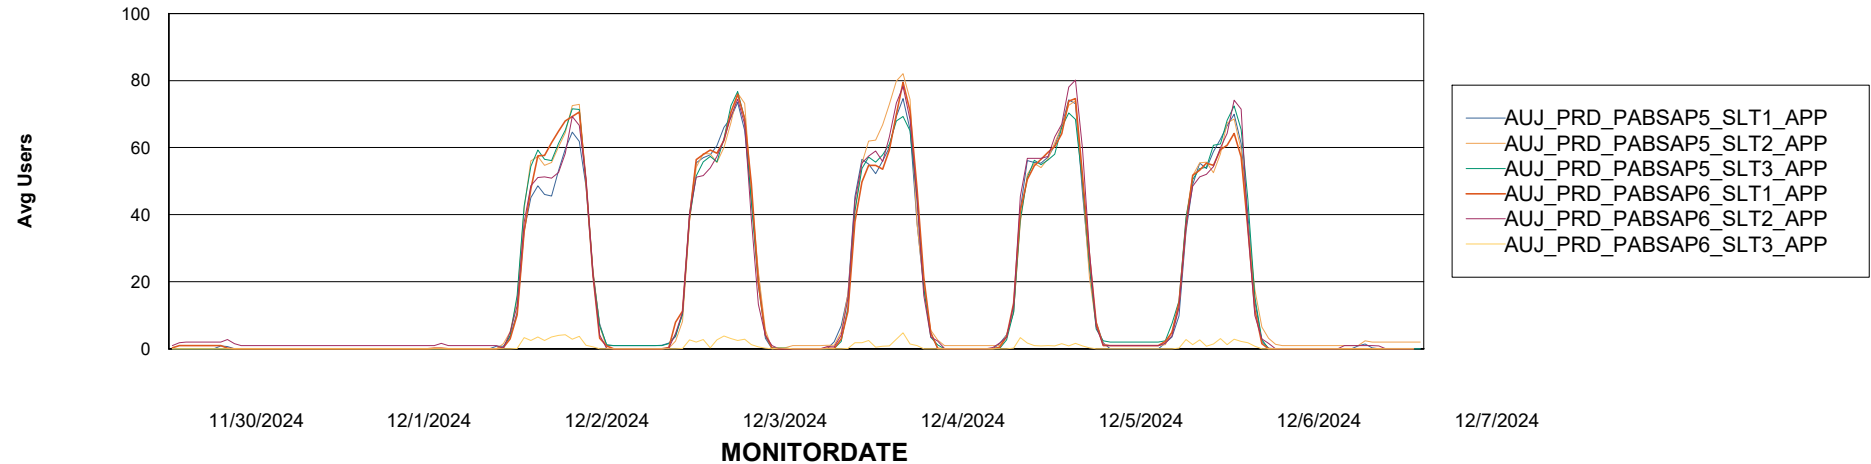

Avg users per day per ABS server