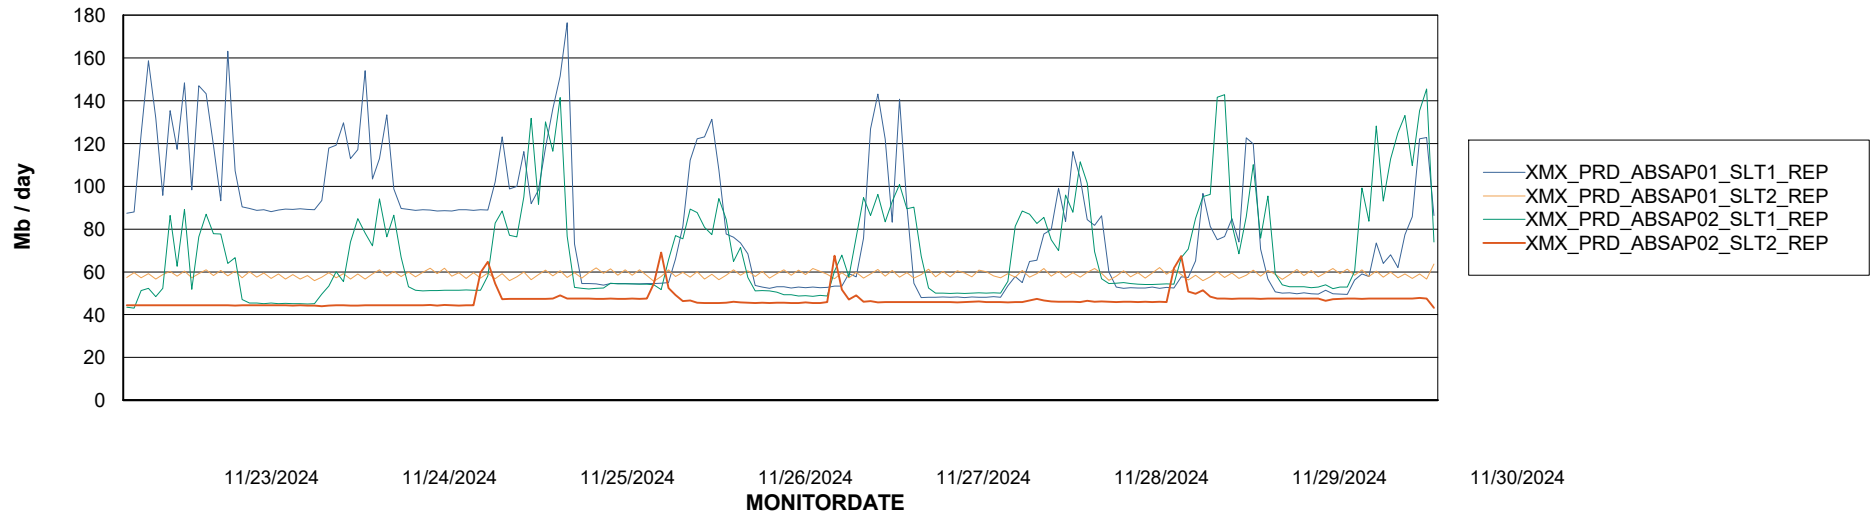

ABSSolute Application ReportServer Services

Avg memory used per ReportServer Service