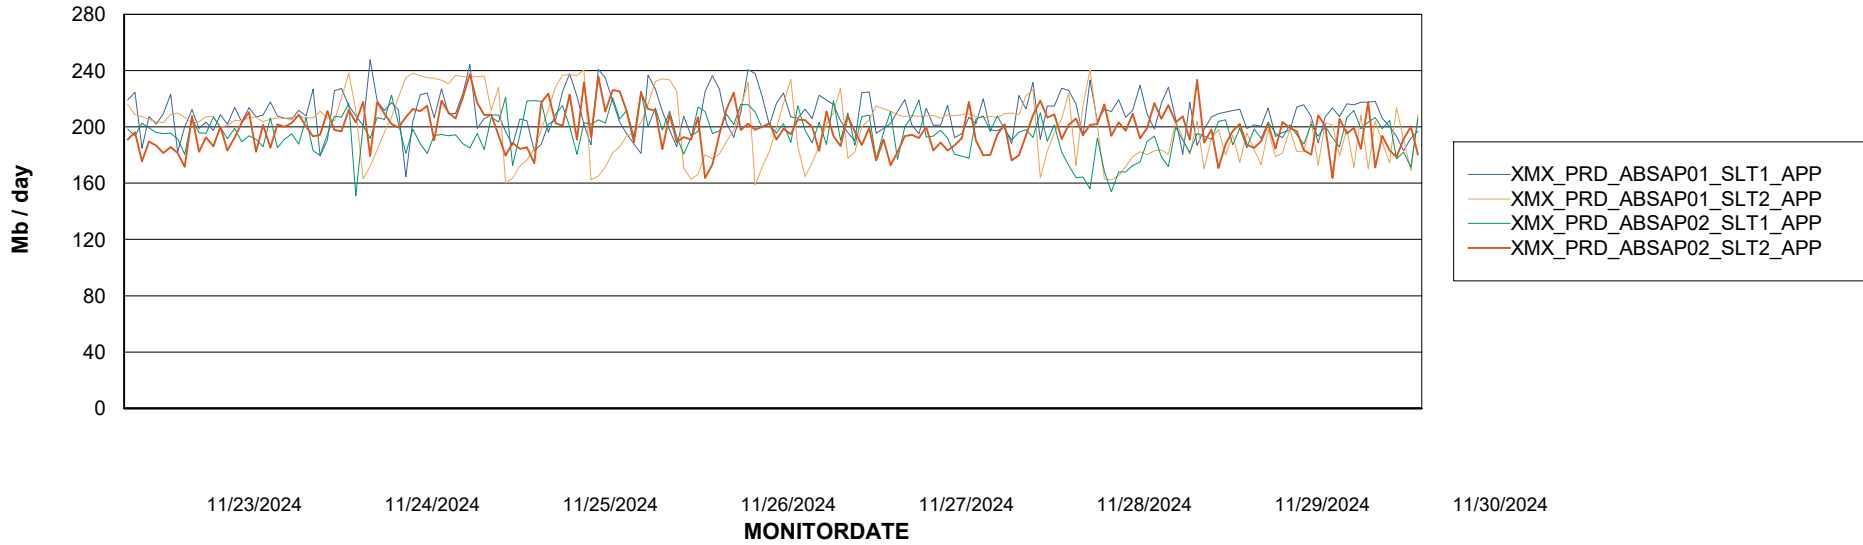

ABSSolute Application Server Services

Avg memory used per ABS Server Service