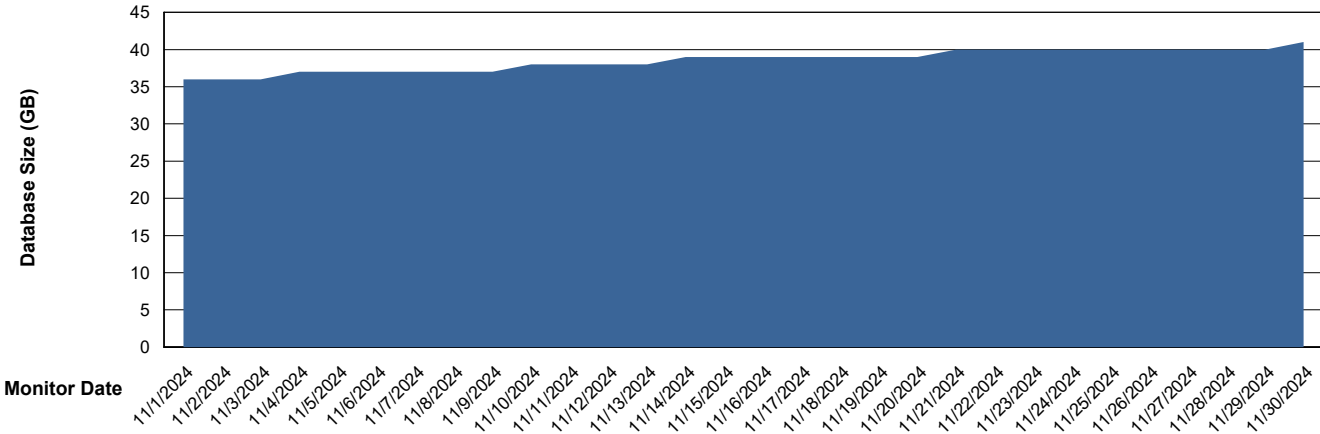

DB Processes Max 4
DB Processes Max 0
DB Processes Max 1,000

Weekly SLA Customer Report

Customer XMX Production (24/7)
 Database ID 146

DATABASE SIZE XMX_PROD_ABSDB01_PRDB_ABS1

Database growth over last month

Database Tablespace XMX_PROD_ABSDB01_PRDB_ABS1

Date	Tablespace Name	Filesize (Gb)	Usedsize (Gb)	Percentage free
11/30/2024	ABSDATA	26	21	18
	INDX	8	0	100
11/29/2024	ABSDATA	26	21	18
	INDX	8	0	100
11/28/2024	ABSDATA	26	21	19
	INDX	8	0	100
11/27/2024	ABSDATA	26	21	19
	INDX	8	0	100
11/26/2024	ABSDATA	26	21	20
	INDX	8	0	100
11/25/2024	ABSDATA	26	21	20
	INDX	8	0	100
11/24/2024	ABSDATA	26	21	21
	INDX	8	0	100

Weekly SLA Customer Report

Customer XMX Production (24/7)
Database ID 146

Standby Database Health XMX Production (24/7)

Recovery lag for last 7 days

Weekly SLA Customer Report

Customer XMX Production (24/7)
Database ID 146