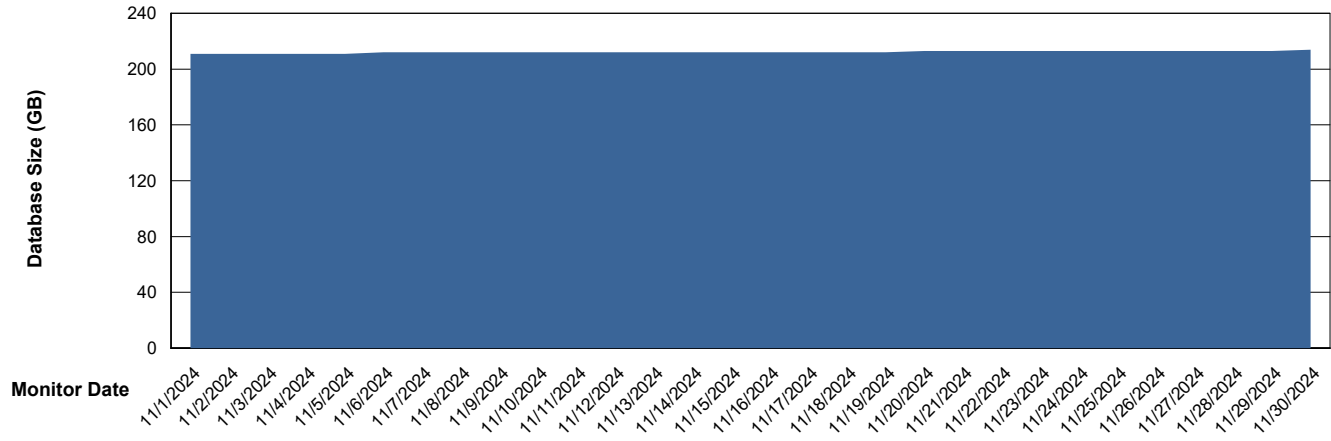

Weekly SLA Customer Report

Customer VOS_Production
Database ID 143

Database Performance VOS_PRD_ABSORA2-2022_HSBABS1

DB Processes Max 1,000

Weekly SLA Customer Report

Customer VOS_Production
Database ID 143

DATABASE SIZE VOS_PRD_ABSBI-2018_ABS1

Database growth over last month

DATABASE SIZE VOS_PRD_ABSORA1-2022_ABS1

Database growth over last month

Weekly SLA Customer Report

Customer VOS_Production
 Database ID 143