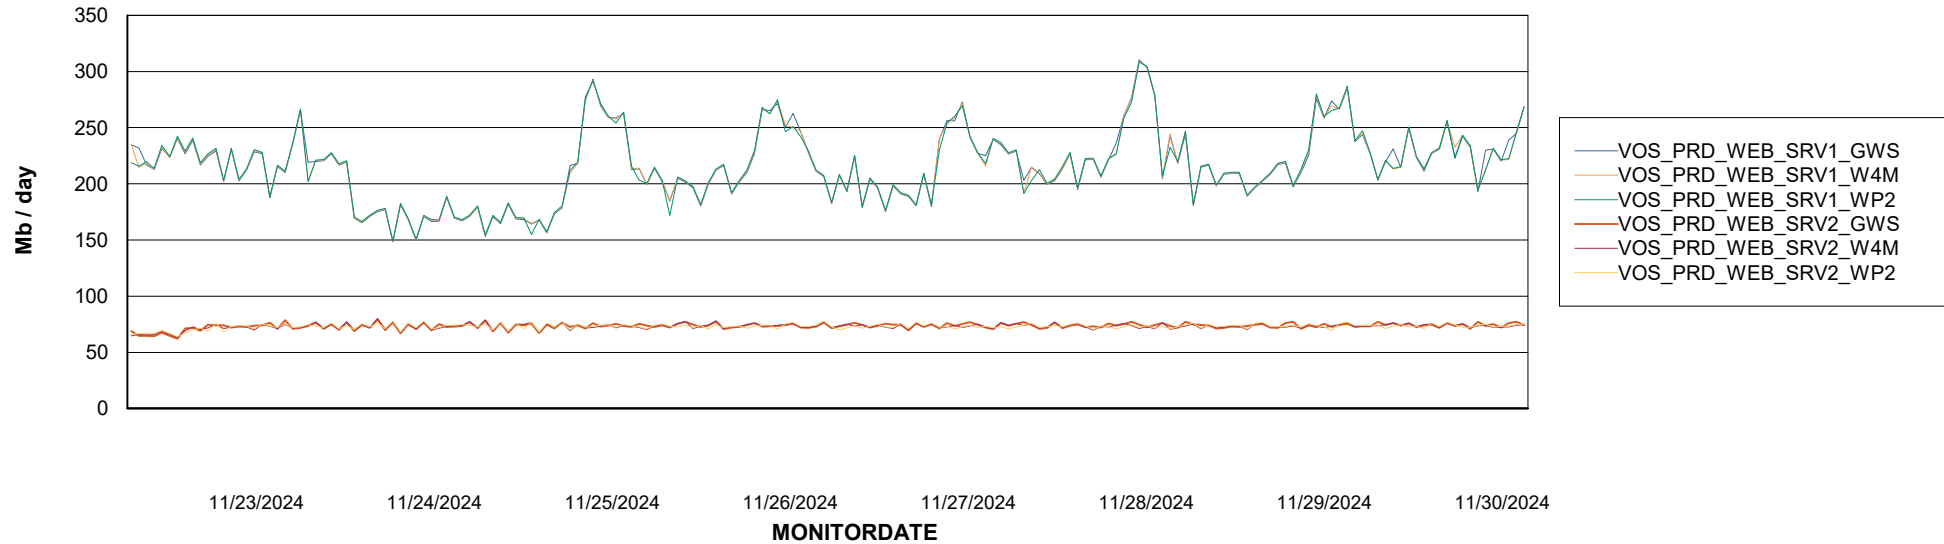

ABSSolute Web Component Services

Avg memory used per ABS Web component