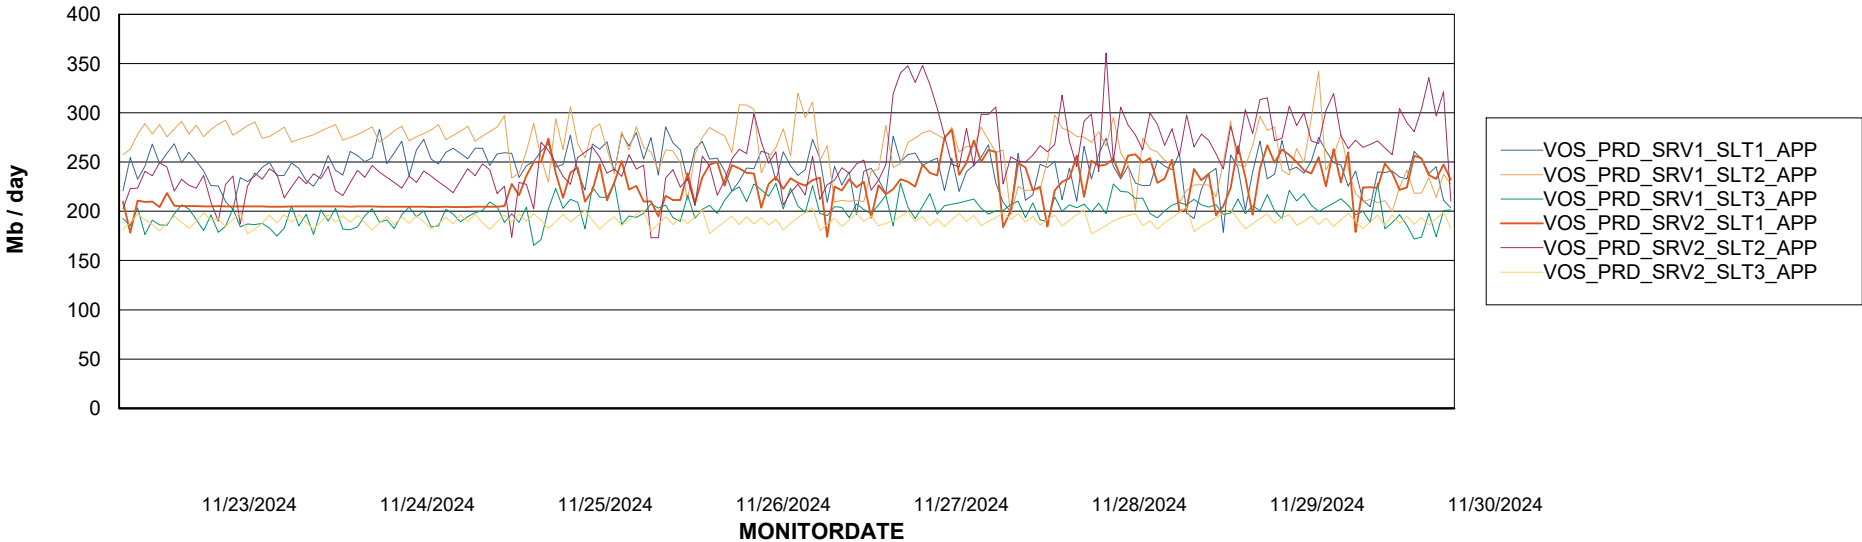

ABSSolute Application Server Services

Avg memory used per ABS Server Service