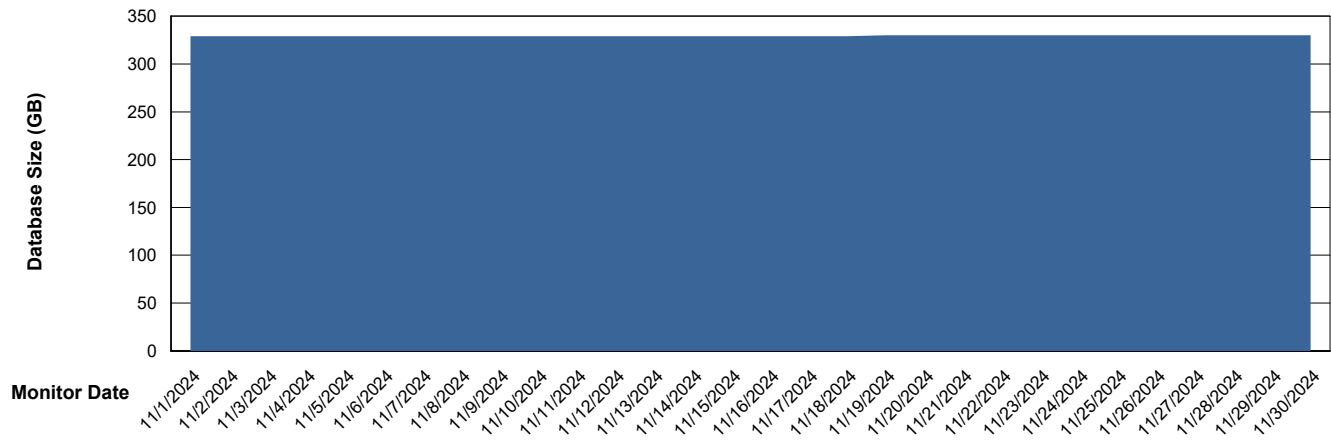

DATABASE SIZE VOS_PRD_ABSORA1-2022_ABS1

Database growth over last month