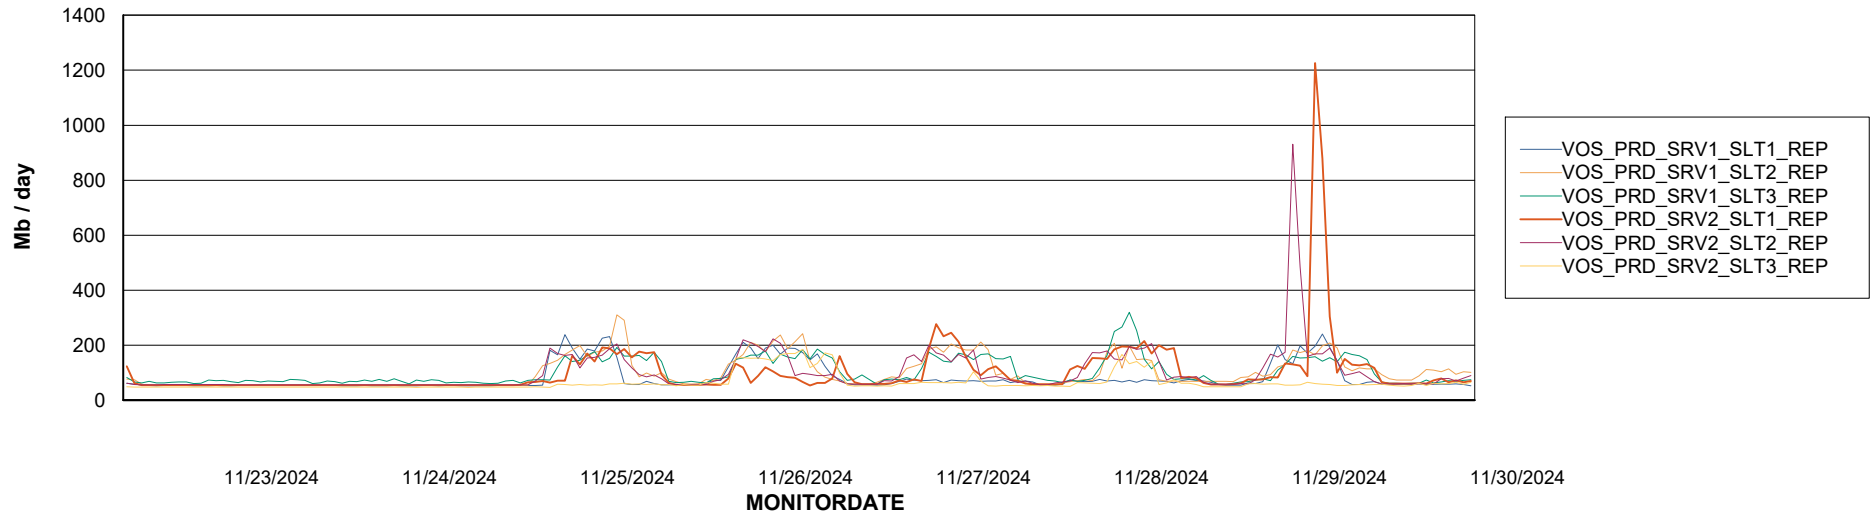

Avg memory used per ABS Server Service

Avg users per day per ABS server

Weekly SLA Customer Report

Customer VOS_Production
Database ID 143

ABSSolute Application ReportServer Services

Avg memory used per ReportServer Service