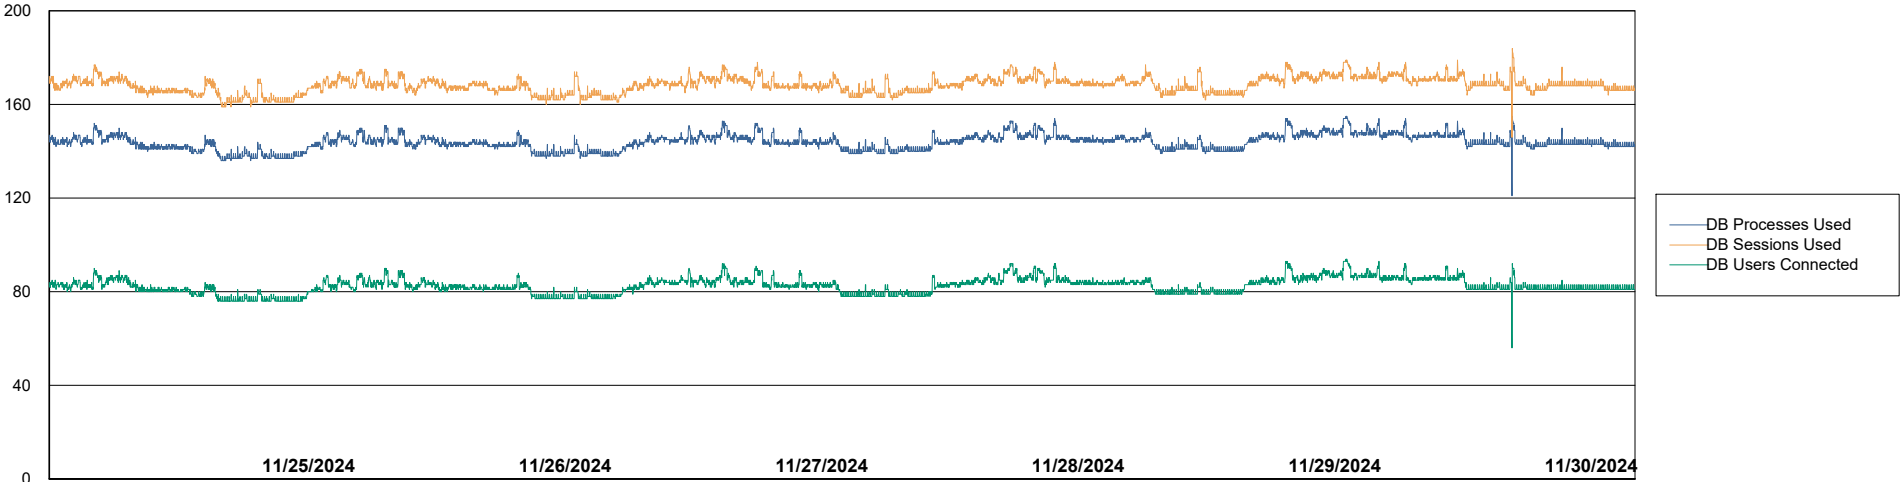

Weekly SLA Customer Report

Customer VOS_Production
Database ID 143

Database Performance VOS_PRD_ABSBI-2018_ABS1

Weekly SLA Customer Report

Customer VOS_Production
Database ID 143

Database Performance VOS_PRD_ABSORA1-2022_ABS1