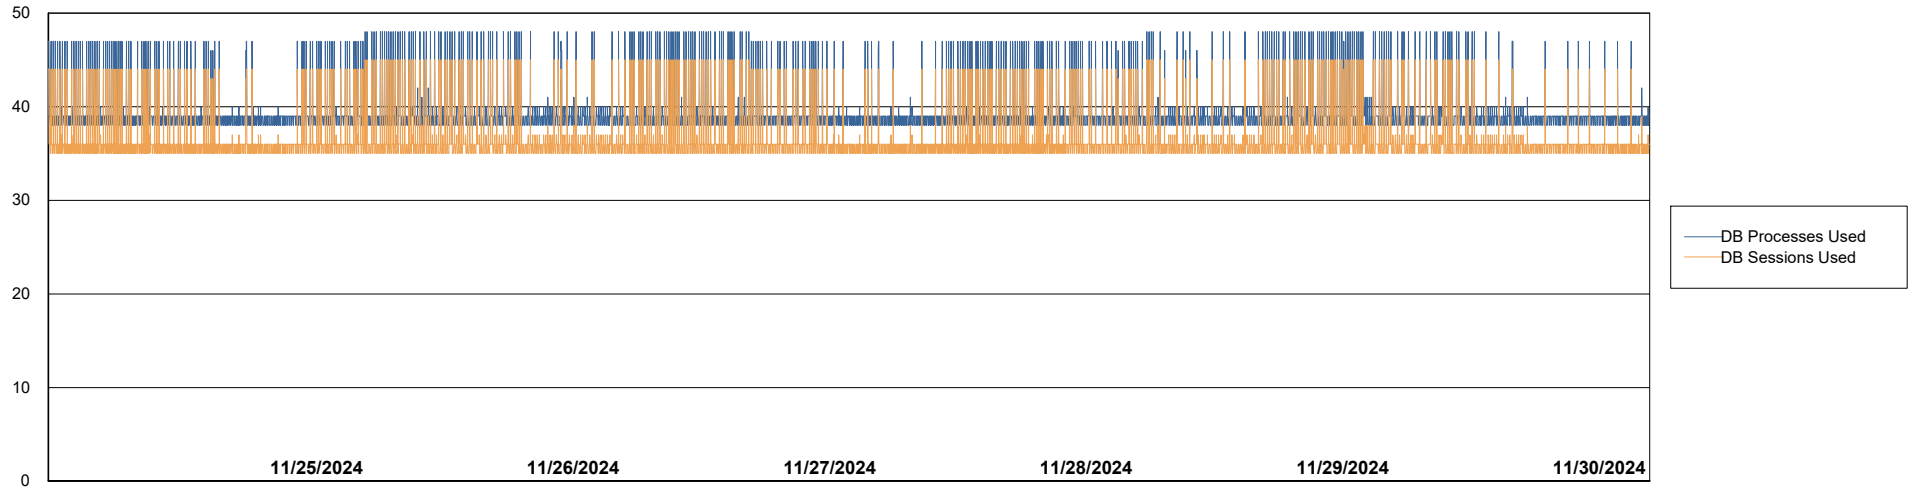

Database Performance VOS_PRD_ABSORA2-2022_HSBABS1

DB Processes Max 1,000