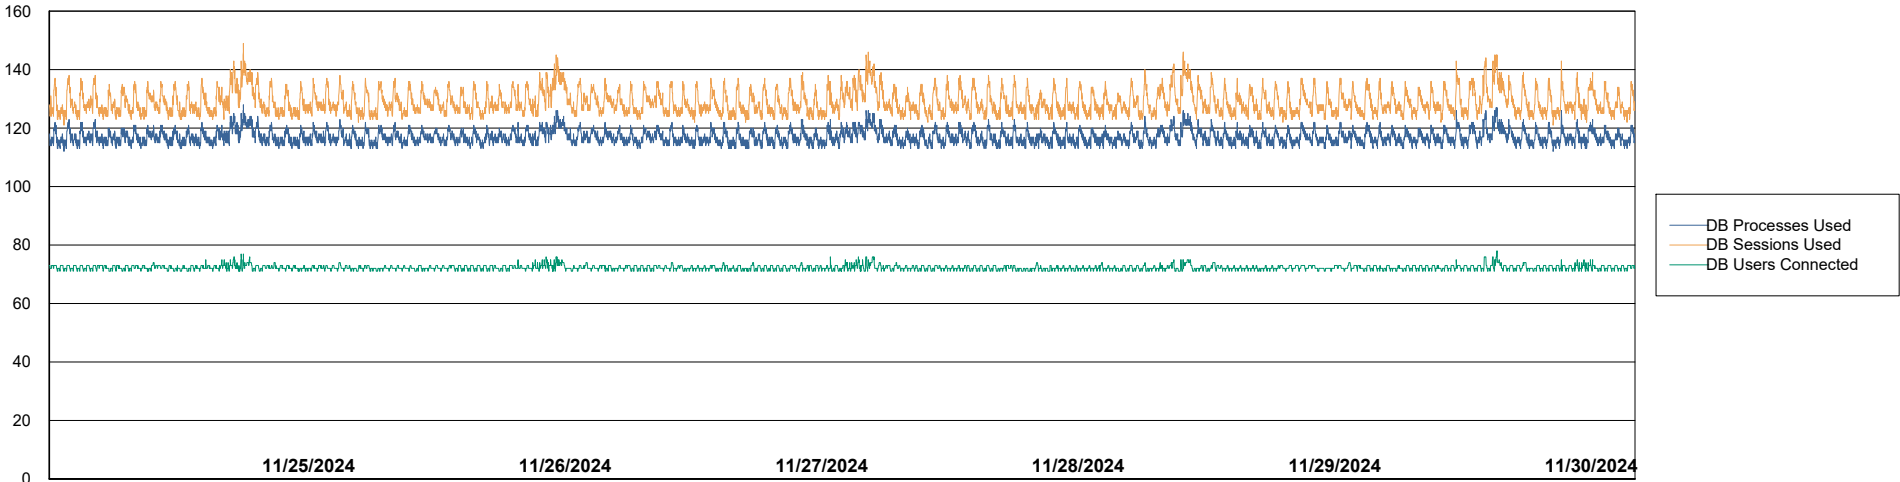

Database Performance VOS_PRD_ABSBI-2018_ABS1