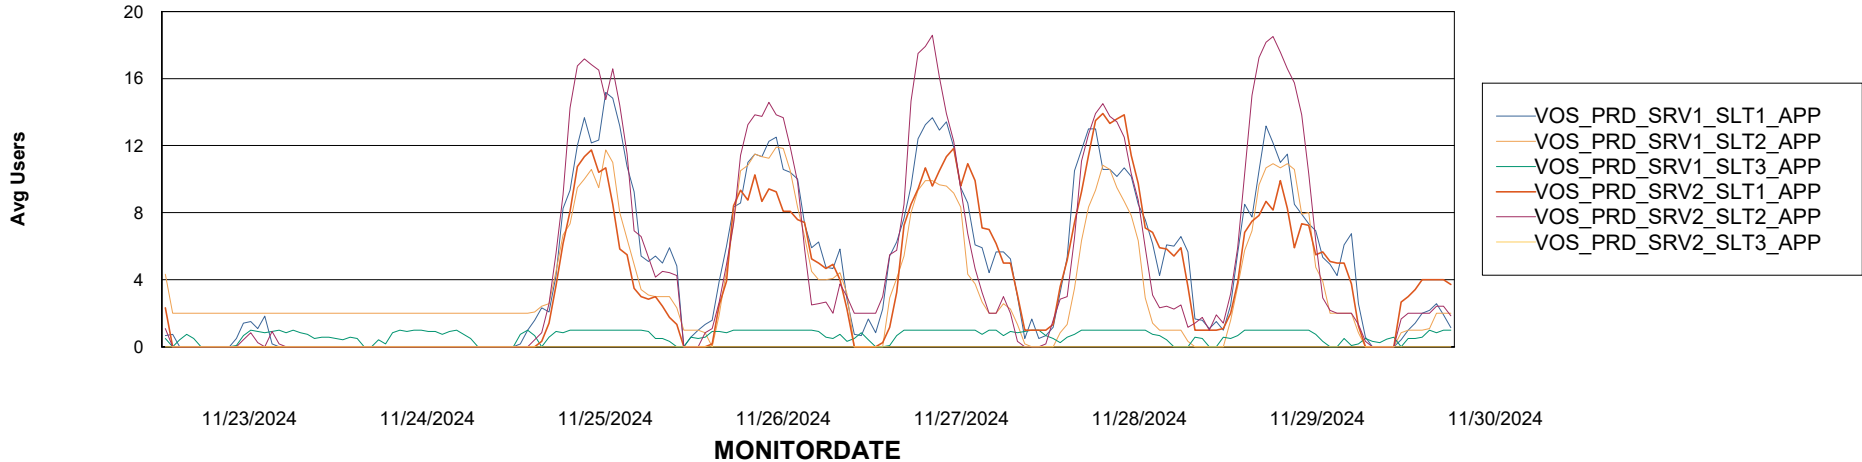

Avg users per day per ABS server