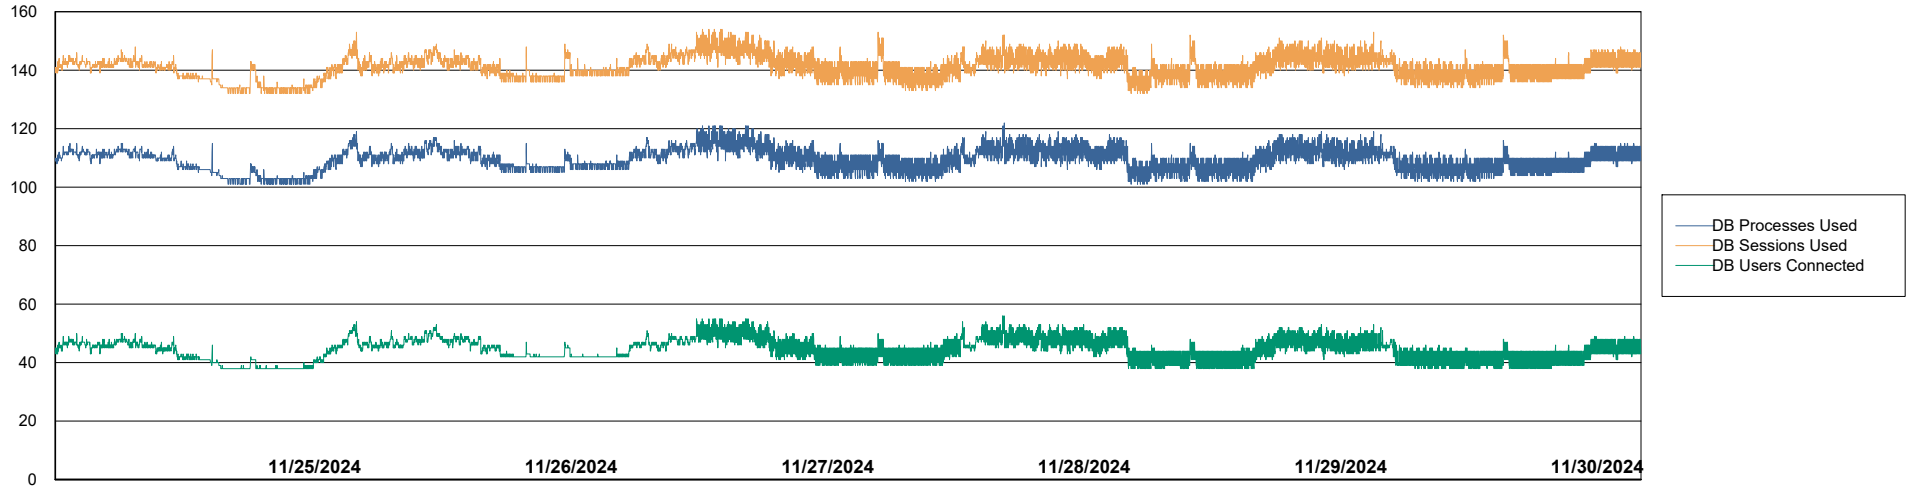

Harddisk Usage VEN_PRD_VENABS07_SB-DB

	Free disk space on C: (%)	Total disk space on C: (Gb)	Used disk space on C: (Gb)	Free disk space on D: (%)	Total disk space on D: (Gb)	Used disk space on D: (Gb)	Free disk space on E: (%)	Total disk space on E: (Gb)	Used disk space on E: (Gb)
11/30/2024	25	102	76	20	1,100	878	90	400	38
11/29/2024	25	102	77	20	1,100	878	90	400	39
11/28/2024	25	102	77	20	1,100	878	89	400	45
11/27/2024	25	102	77	20	1,100	878	90	400	41
11/26/2024	25	102	77	20	1,100	878	90	400	39
11/25/2024	25	102	77	20	1,100	878	92	400	32
11/24/2024	25	102	77	20	1,100	878	92	400	31

Weekly SLA Customer Report

Customer VEN_Production
Database ID 35

Database Performance VENDB_Production_ABS1

Weekly SLA Customer Report

Customer VEN_Production
Database ID 35

Database Performance VENDB_Standby_ABS1_SB