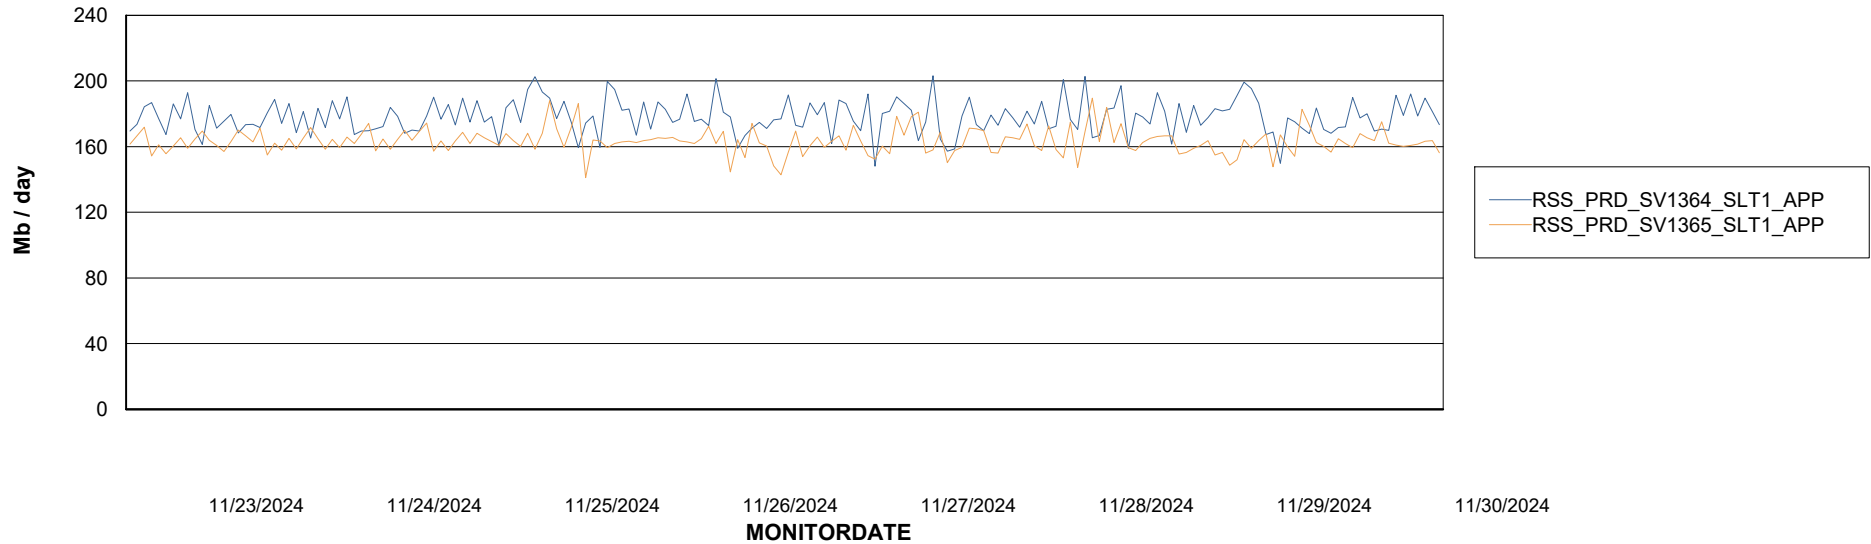

ABSSolute Application Server Services

Avg memory used per ABS Server Service