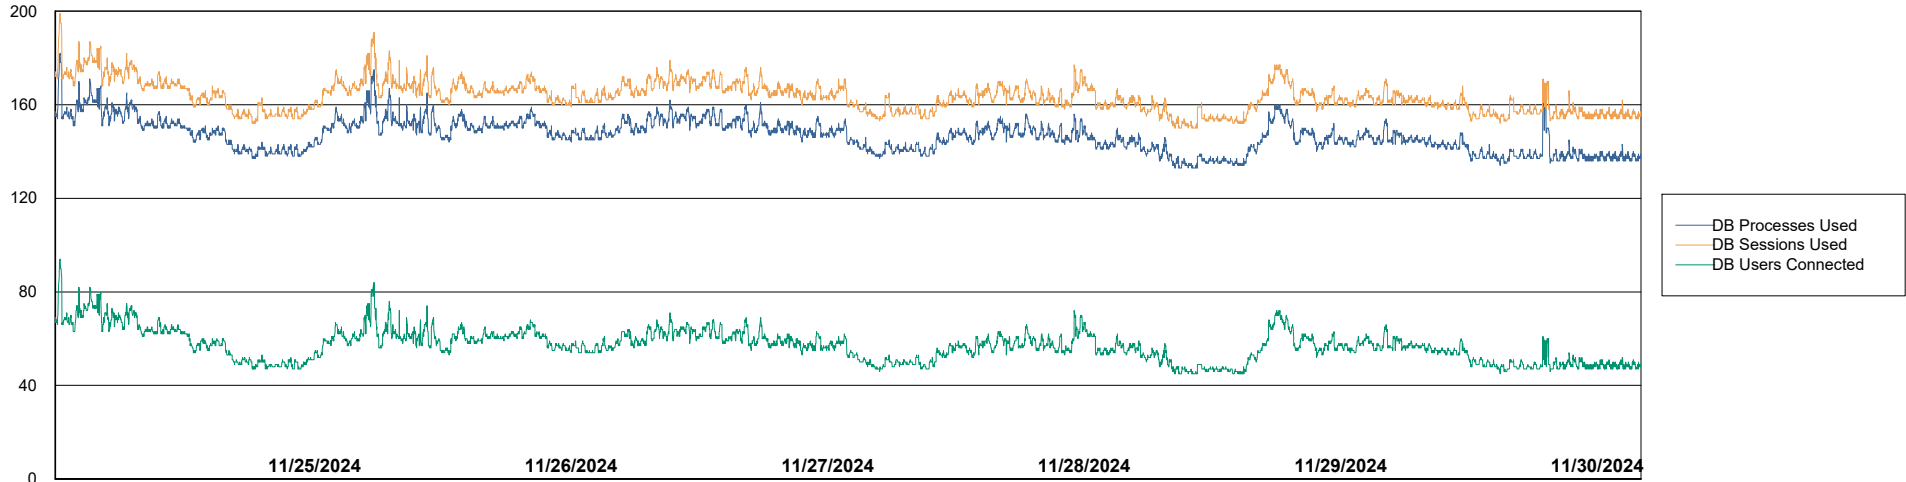

Database Performance RFL_PRD_ABS01_DB