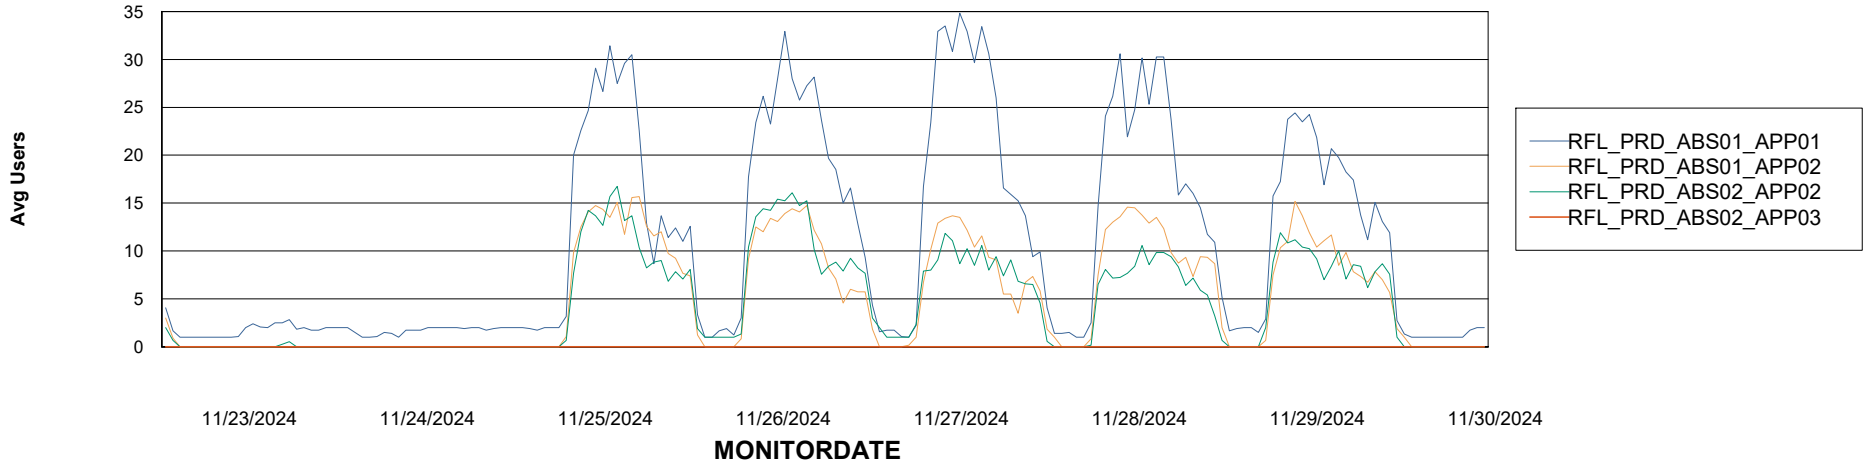

Avg users per day per ABS server