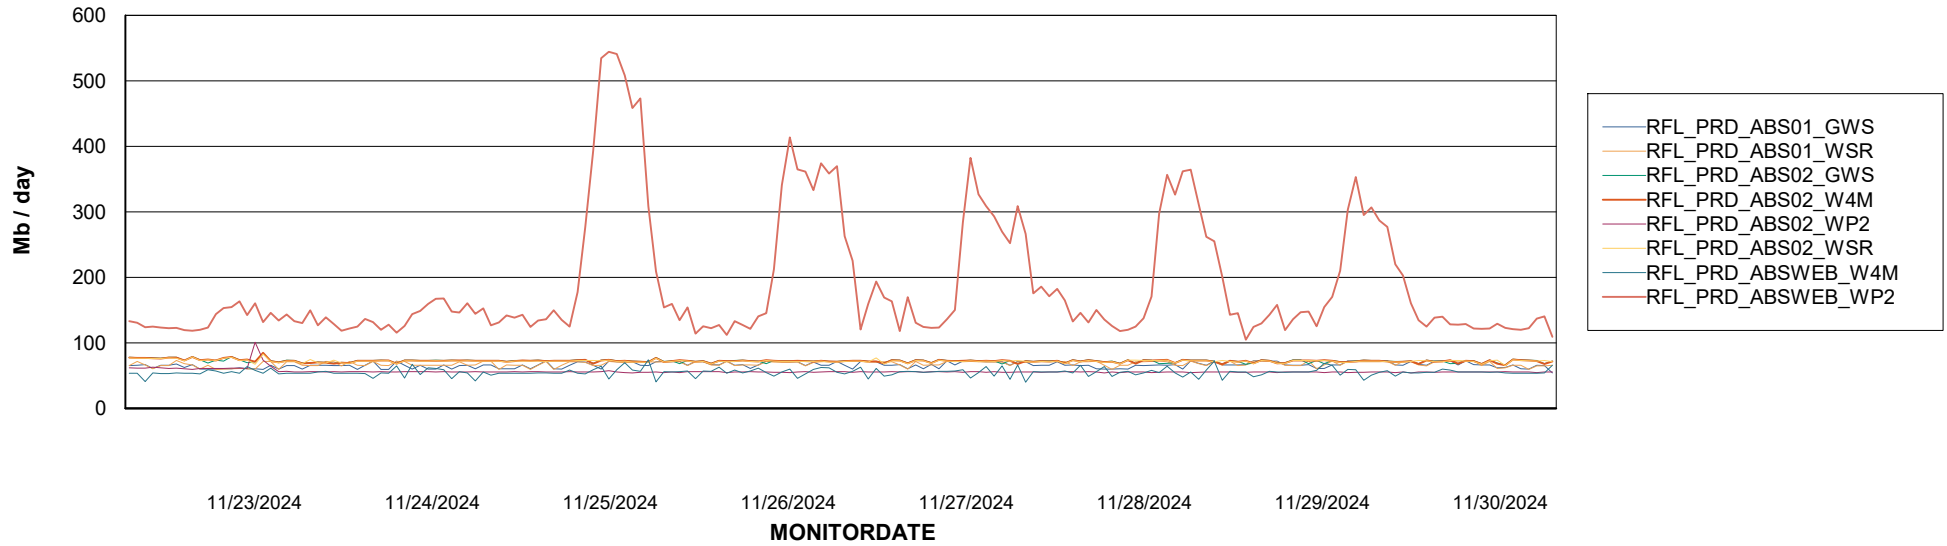

ABSSolute Web Component Services

Avg memory used per ABS Web component