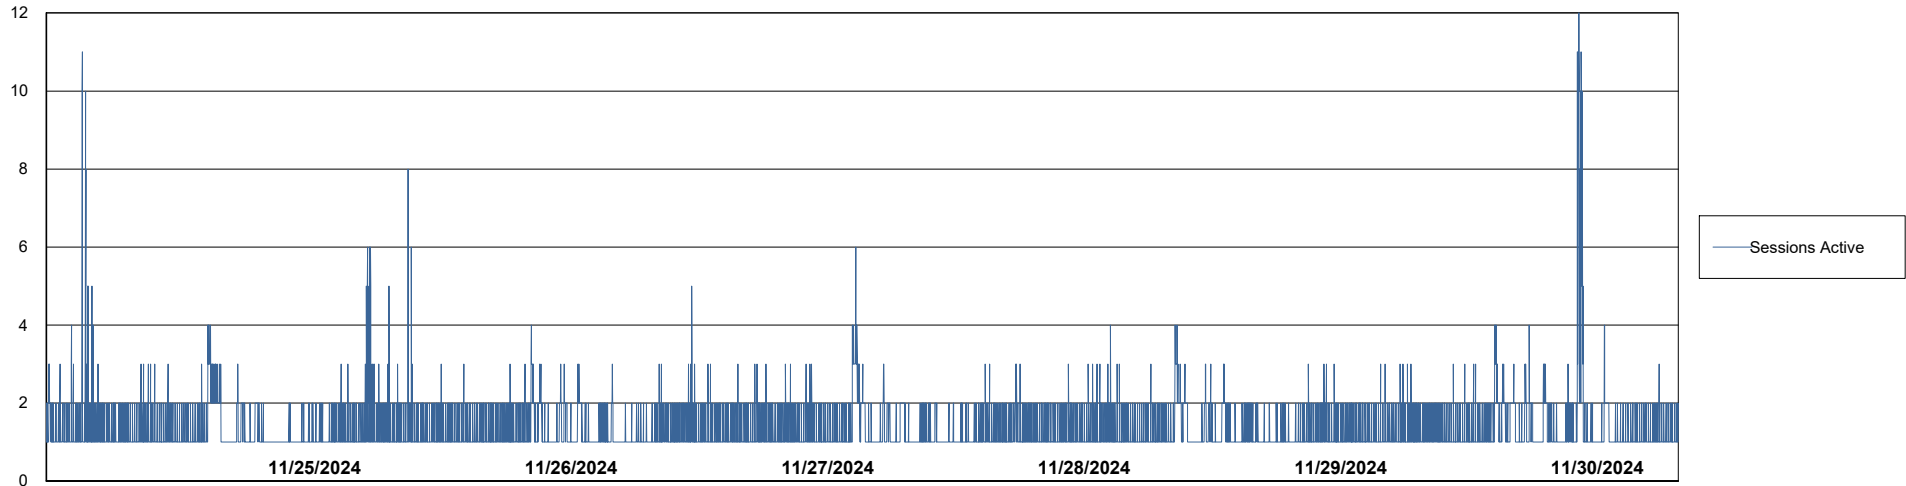

Database Performance RFL_PRD_ABS01_DB