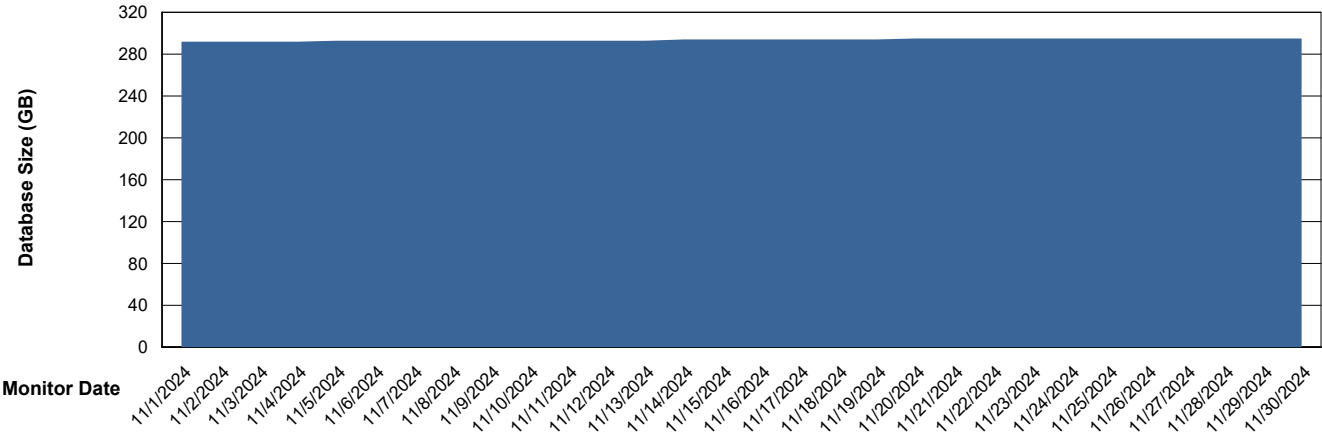

DB Processes Max 1,000

Weekly SLA Customer Report

Customer RFL_Production
 Database ID 36

DATABASE SIZE RFL_PRD_ABS01_DB

Database growth over last month

Database Tablespace RFL_PRD_ABS01_DB

Date	Tablespace Name	Filesize (Gb)	Usedsize (Gb)	Percentage free
11/30/2024	ABSDATA	100	82	18
	INDX	246	199	19
11/29/2024	ABSDATA	100	82	18
	INDX	246	199	19
11/28/2024	ABSDATA	100	82	18
	INDX	246	199	19
11/27/2024	ABSDATA	100	82	18
	INDX	246	199	19
11/26/2024	ABSDATA	100	82	18
	INDX	246	199	19
11/25/2024	ABSDATA	100	82	18
	INDX	246	198	19
11/24/2024	ABSDATA	100	82	18
	INDX	246	198	19

Weekly SLA Customer Report

Customer RFL_Production
Database ID 36

Standby Database Health RFL_Production

Recovery lag for last 7 days

Weekly SLA Customer Report

Customer RFL_Production
Database ID 36

ABSSolute Application Server Services