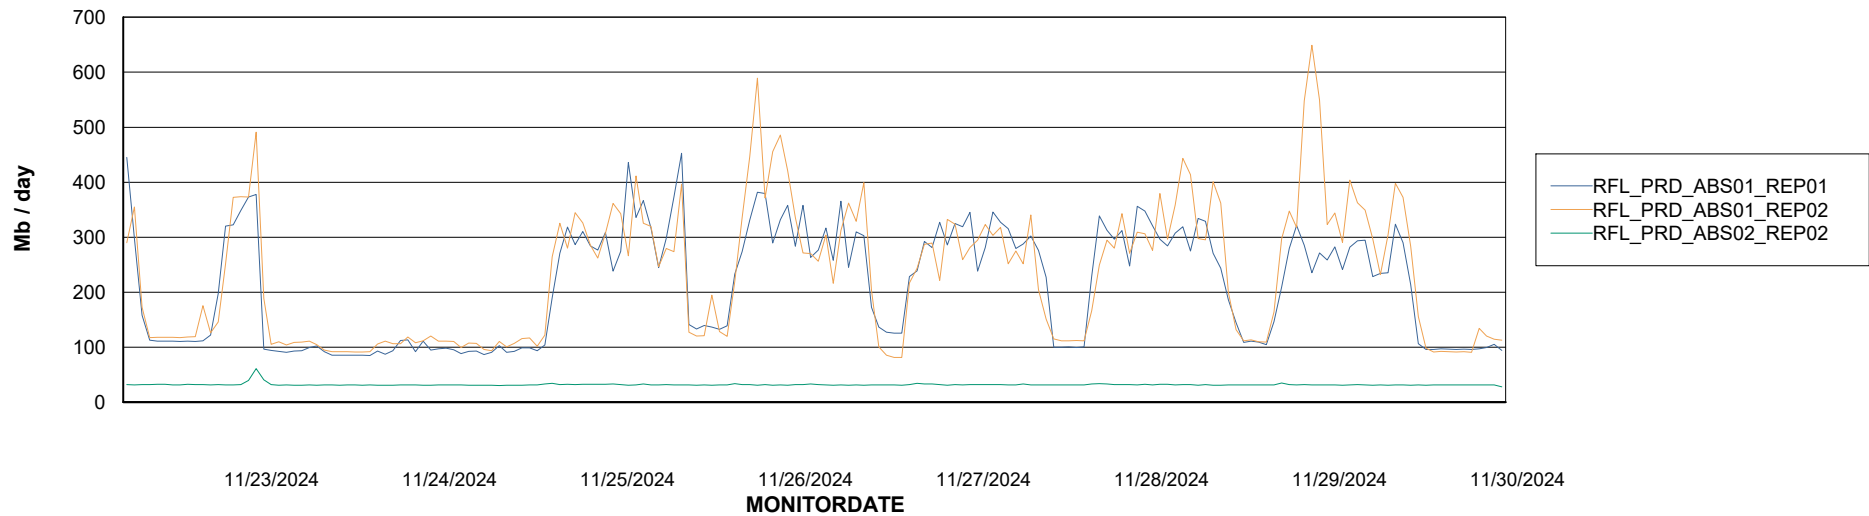

Avg memory used per ABS Server Service

Avg users per day per ABS server

Weekly SLA Customer Report

Customer RFL_Production
Database ID 36

ABSSolute Application ReportServer Services

Avg memory used per ReportServer Service