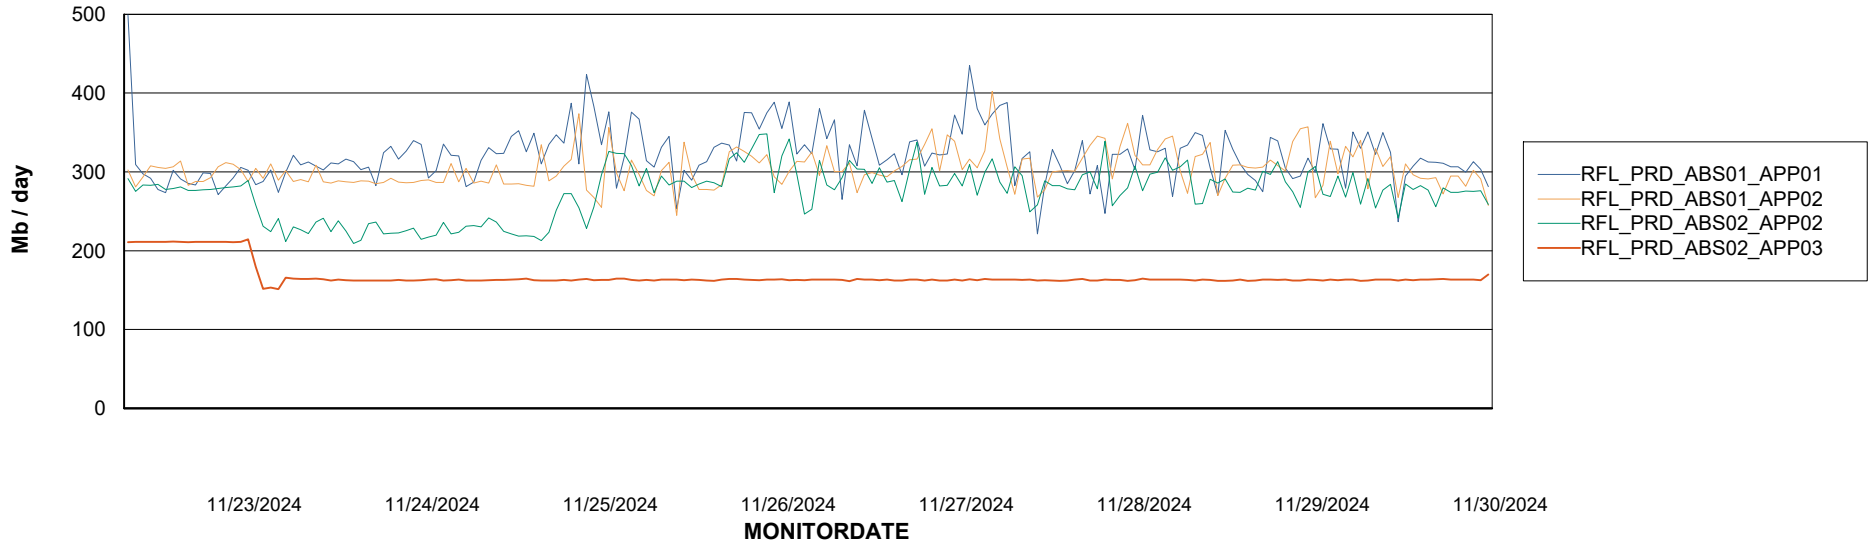

ABSSolute Application Server Services

Avg memory used per ABS Server Service