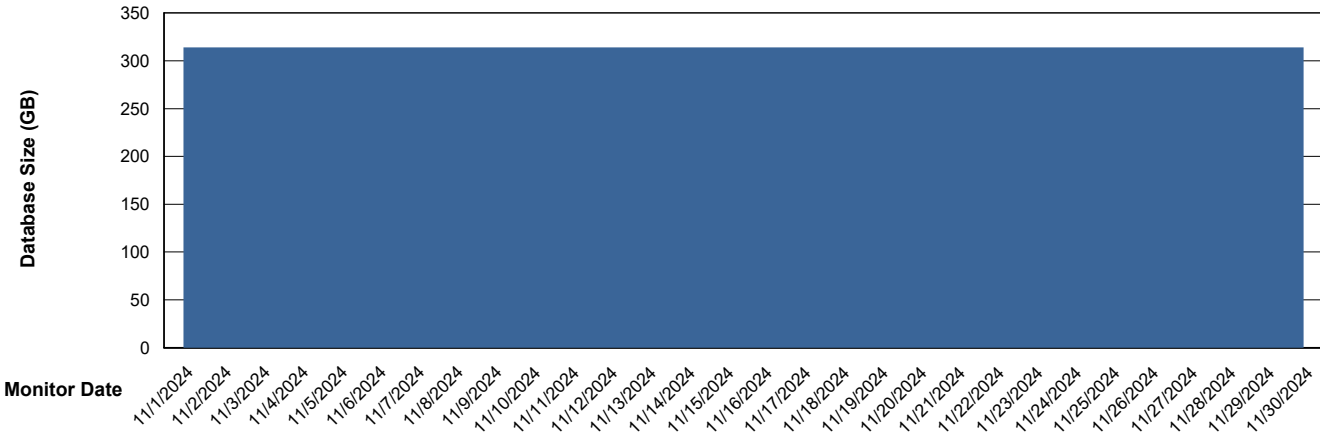

Database growth over last month

Database Tablespace PCO_PRD_PARIS-ABS1_ABS1

Date	Tablespace Name	Filesize (Gb)	Usedsize (Gb)	Percentage free
11/30/2024	ABSDATA	238	119	50
	INDX	329	192	42
11/29/2024	ABSDATA	238	119	50
	INDX	329	192	42
11/28/2024	ABSDATA	238	119	50
	INDX	329	192	42
11/27/2024	ABSDATA	238	119	50
	INDX	329	192	42
11/26/2024	ABSDATA	238	119	50
	INDX	329	192	42
11/25/2024	ABSDATA	238	119	50
	INDX	329	192	42
11/24/2024	ABSDATA	238	119	50
	INDX	329	192	42