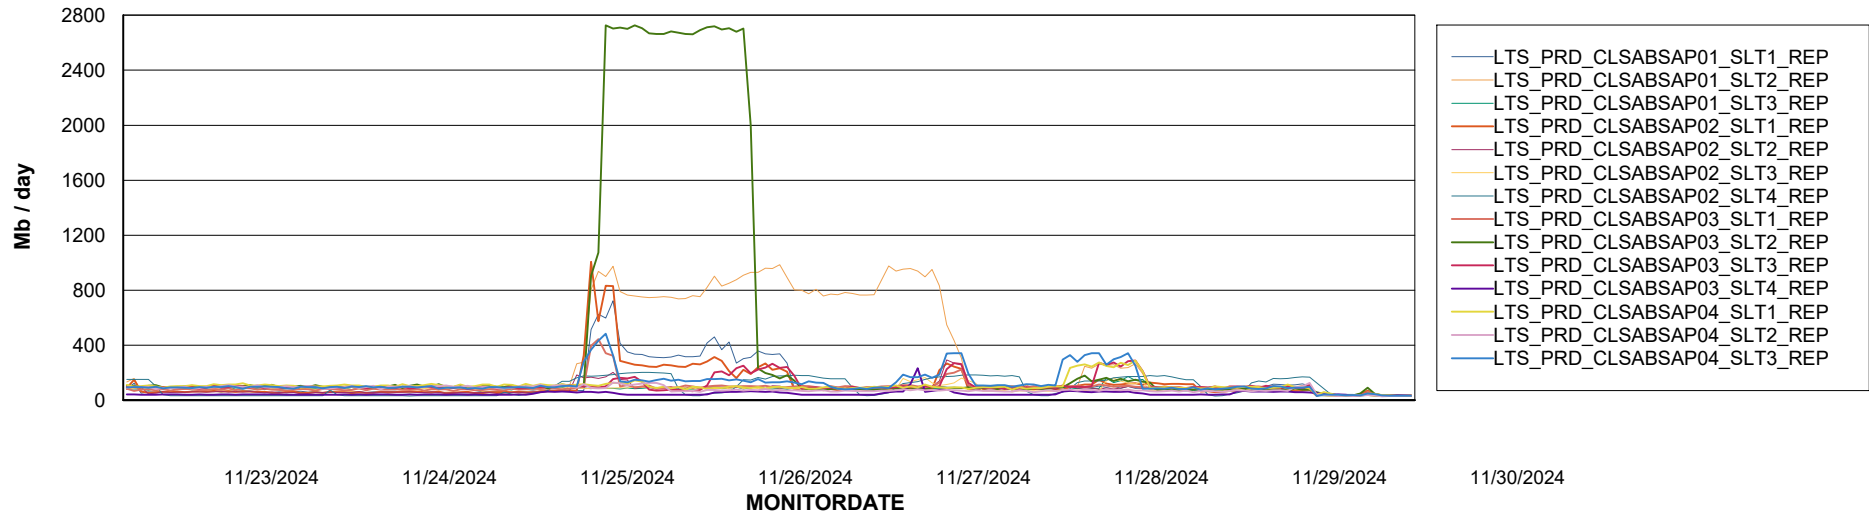

ABSSolute Application ReportServer Services

Avg memory used per ReportServer Service