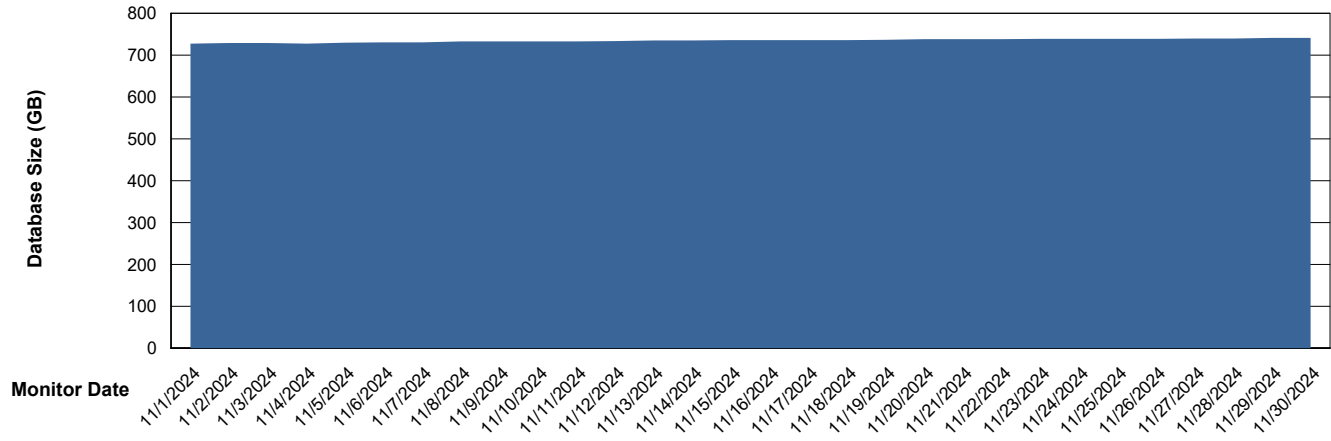

DATABASE SIZE LTS_PRD_CLSABSBI01_ABS1

Database growth over last month