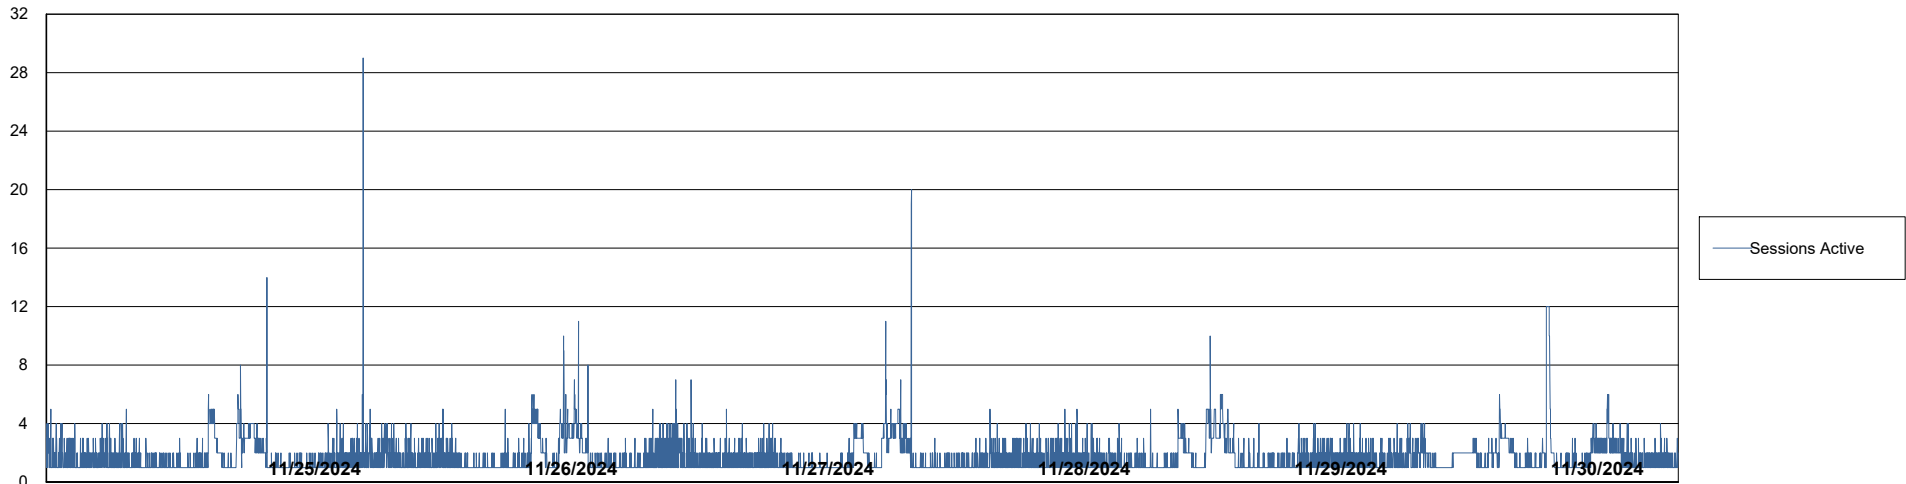

Database Performance LTS_PRD_CLSABSD01_ABS1