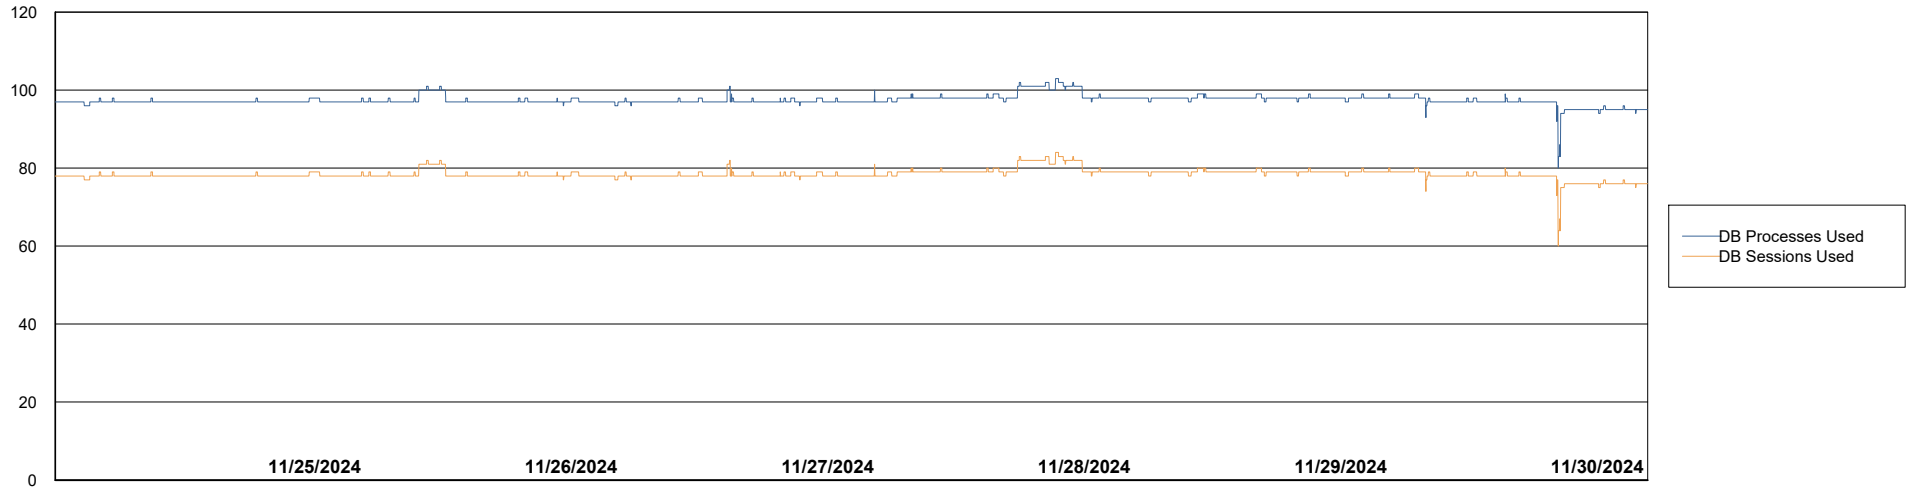

Database Performance LTS_PRD_CLSABSDB02_HSBABS1

DB Processes Max 0
DB Processes Max 4
DB Processes Max 1,000