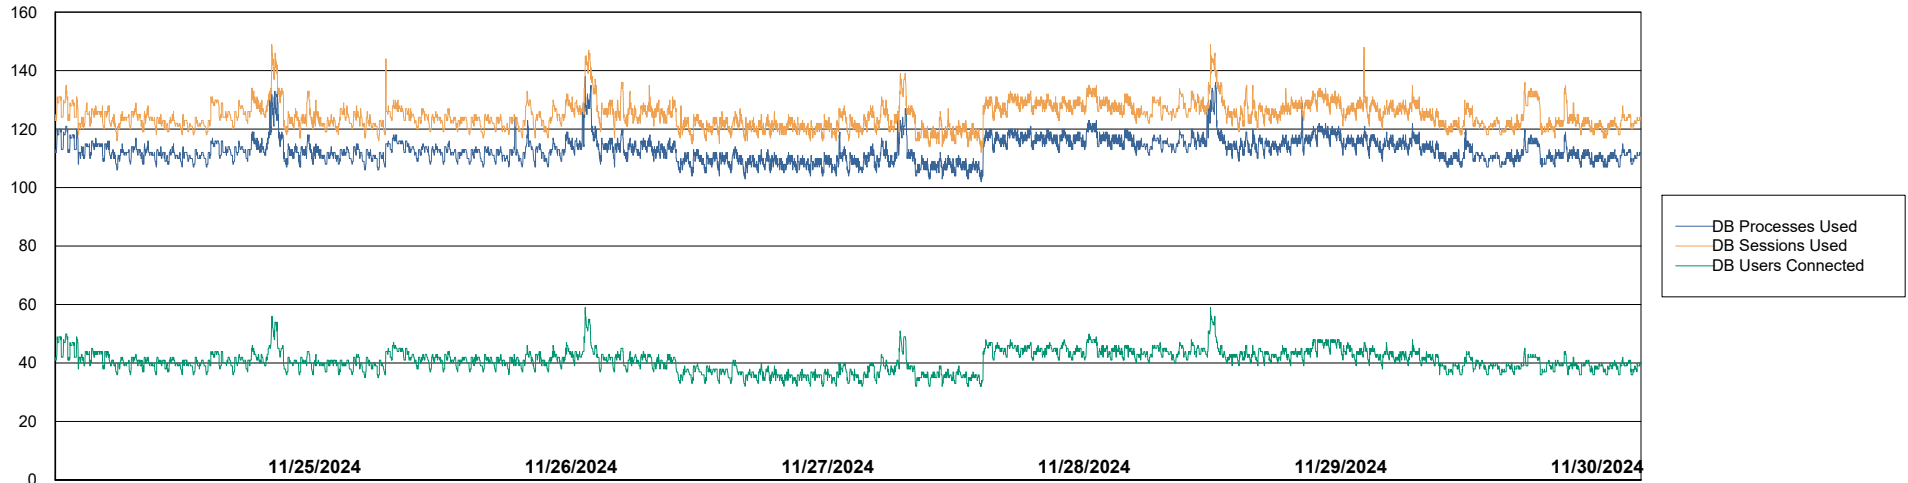

Database Performance LTS_PRD_CLSABSBI01_ABS1