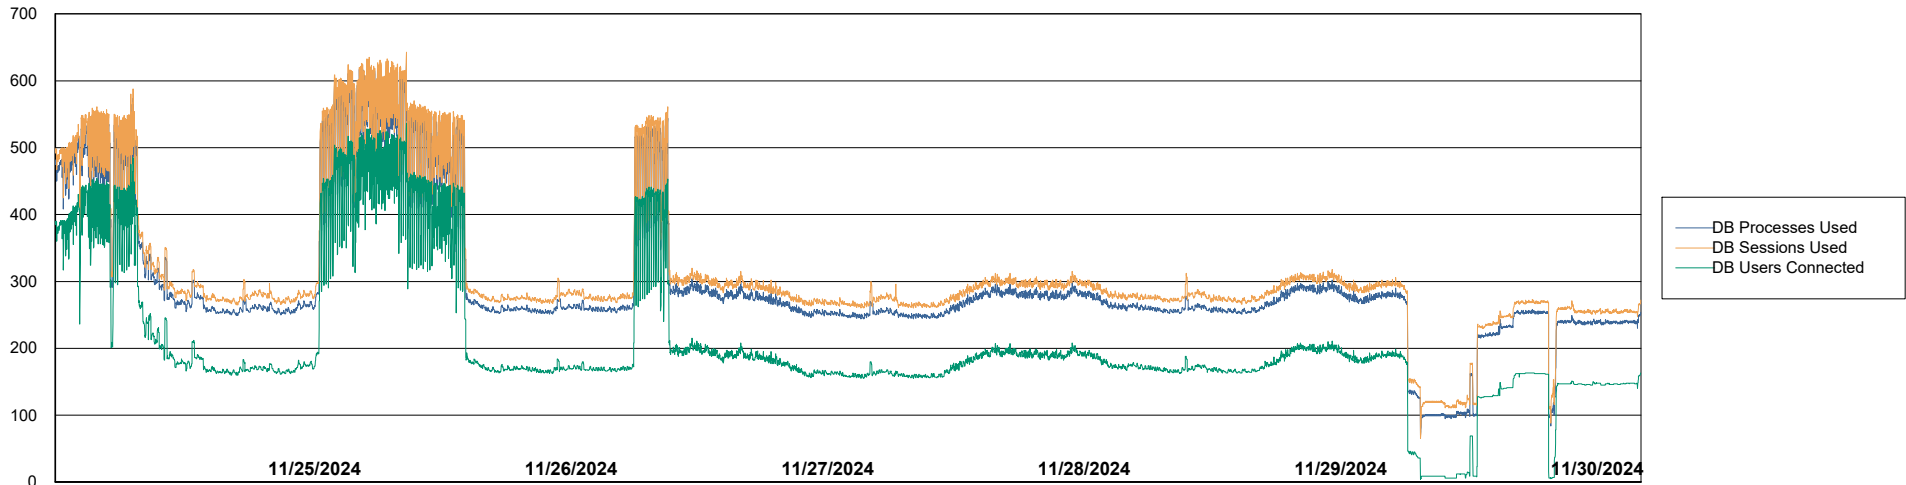

Database Performance LTS_PRD_CLSABSD01_ABS1