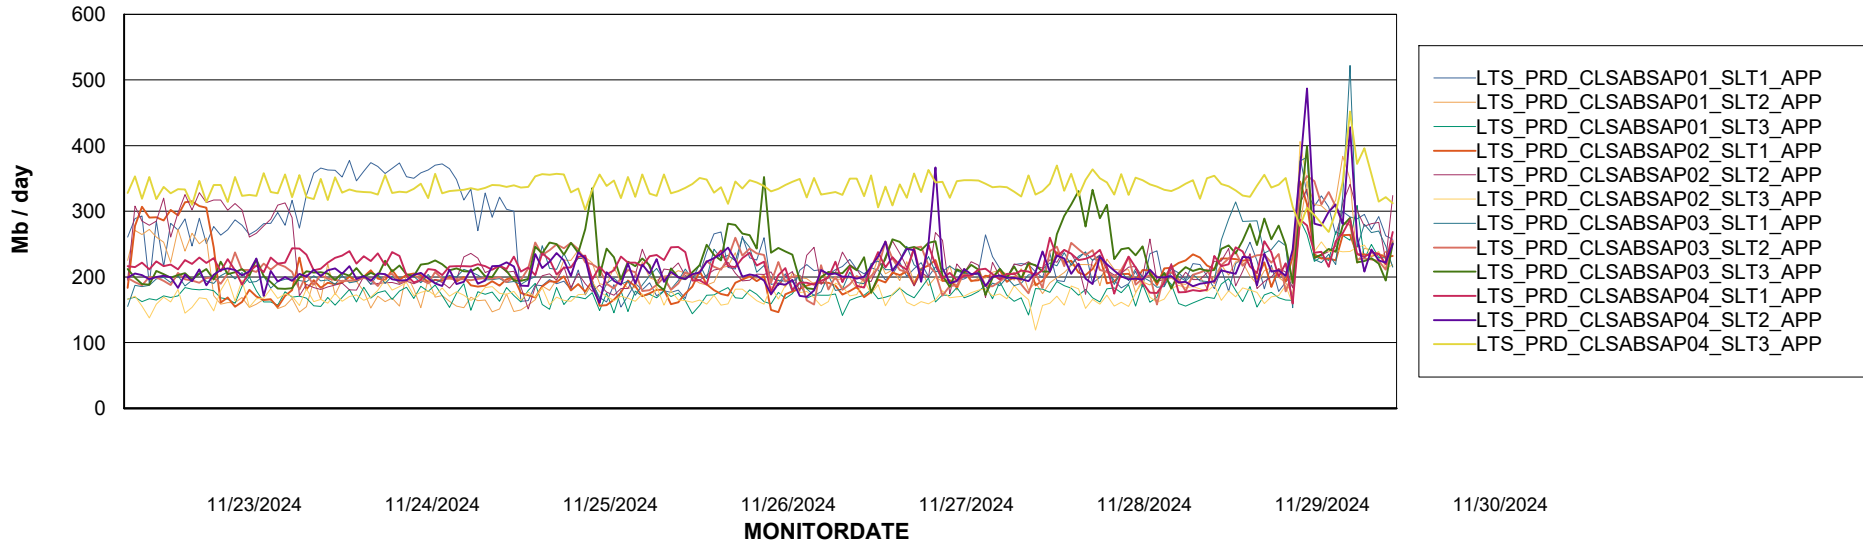

ABSSolute Application Server Services

Avg memory used per ABS Server Service